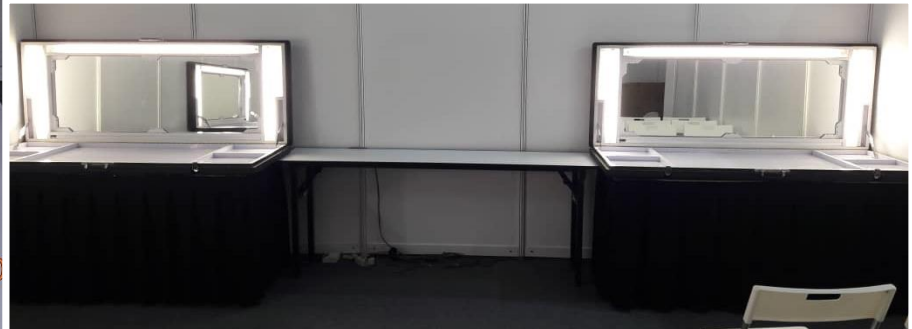

Extend Rental : Add On 30% for next day event

Name : Makeup Table 2' x 5' (High)

Dimensions : L2' x W5' x H45"

Power Supply : Light AC240V 3Amp

Material : Wooden + Cloth

Suitable : Indoor

Code : MKT-BLK-02 / BT-25-T1

STD : TB2-11*20220809#S01

Name : Makeup Table 2' x 5' (Low)

Dimensions : L2' x W5' x H33"

Power Supply : Light AC240V 3Amp

Material : Wooden + Cloth

Suitable : Indoor

Code : MKT-BLK-02 / BT-25-T1

STD : TB2-11*20220809#S01

WhatsApp

MAKEUP TABLE T2

Makeup Table T2
Rm **813.00**
Per Units

Makeup Table T2

Name : Makeup Table T2
Dimensions : L2' x W5' x H8' (Table H33")
Power Supply : Light AC240V 10Amp
Material : Wooden + Cloth
Suitable : Indoor
Code : MKT-BLK-01 / BT-25-T1
STD : TB2-6*20220809#S01
Extend Rental : Add On 30% for next day event