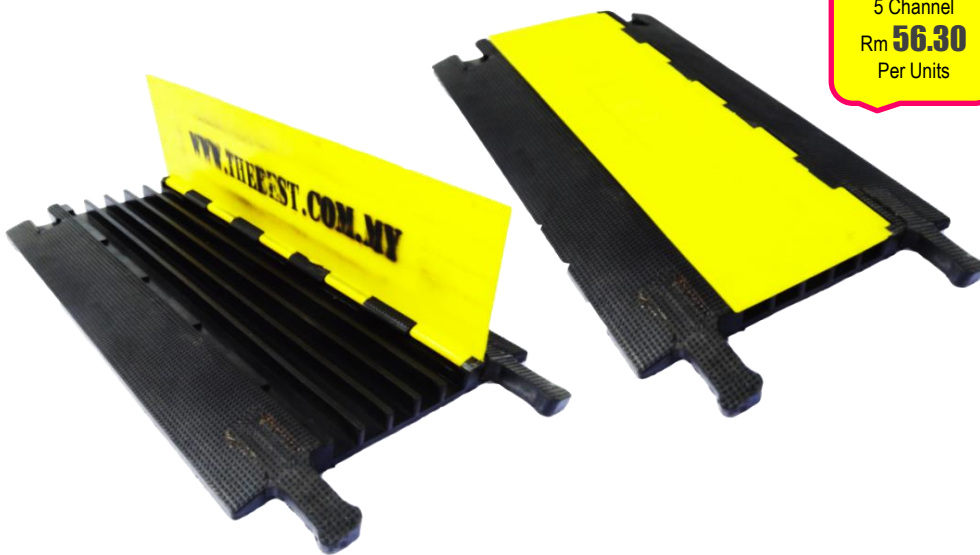

CABLE RAMP 2 CHANNEL

[Index](#)

2 Channel
Rm **43.80**
Per Units

Name : Cable Ramp 2 Channel
Material : Rubber + Plastic
Dimensions : L1000mm x W250mm x H50mm
Inner Slot : 30mm x 32mm Per Channel
Suitable : Indoor / Outdoor
Code : CR-2C-01
STD : TB2-30*20210528#S01

Extend Rental : Add On 10% for next day event

Cable Ramp 2 Channel

CABLE RAMP 5 CHANNEL

[Index](#)

5 Channel
Rm **56.30**
Per Units

Name : Cable Ramp 5 Channel
Material : Rubber + Plastic
Dimensions : L1000mm x W500mm x H50mm
Inner Slot : 39mm x 39mm Per Channel
Suitable : Indoor / Outdoor
Code : CR-2C-01
STD : TB2-30*20210528#S01