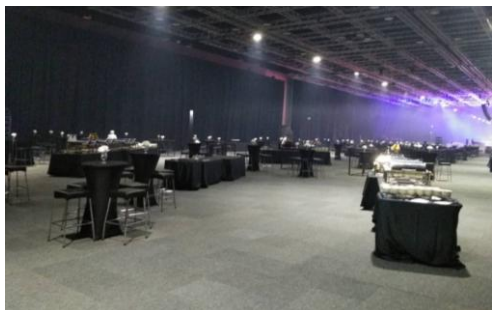

All photo in this catalogues is for illustration purpose only. All items or Prices shall be change without prior notice.

contact us for the size and price

CURTAIN DRAPES

Name : curtain drapes	Dimensions : H8ft / H12ft / H16ft	Code :
Stock : units		STD : TB3-2*20250829#A72
Colour : multiple colour	White : Normal	Suitable : Indoor & Outdoor
Material : Steel & cloth	Black : Blackout	Extend Rental : Add On 10% for next day event