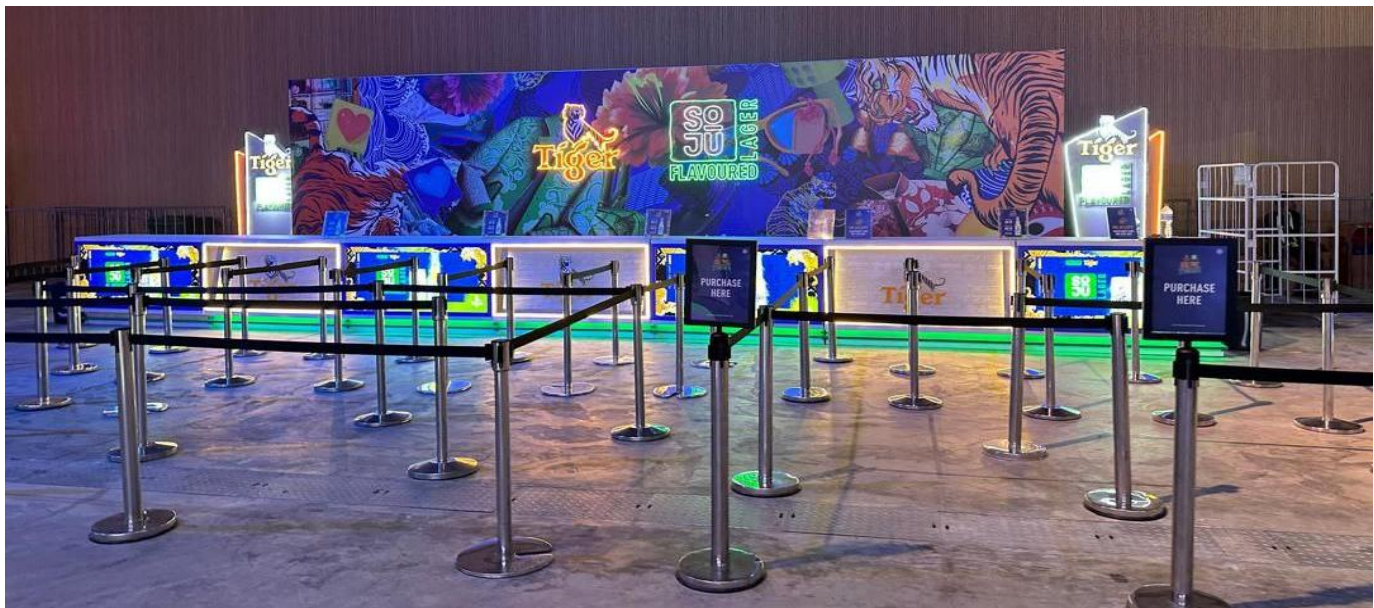

THE BEST STRUCTURE INDUSTRIAL SDN BHD (802457-K)

No.1, Jalan Suria Park 1, Suria Park Kawasan Perindustrian Kg. Baru Balakong, 43300 Seri Kembangan, Selangor Darul Ehsan, Malaysia
www.thebest.com.my | sales@thebest.com.my | H/P: 017 737 4088 / 017-707 4088 / 017-377 4088 | Tel: 03-3216 1331

WhatsApp

Copyright © 2021 By THE BEST STRUCTURE INDUSTRIAL SDN BHD & THE BEST RENTAL SERVICE All right reserved.

No part of this book may be reproduced or used in any manner without written permission of the copyright owner except for the use of quotations in a book review.

All photo in this catalogues is for illustration purpose only. All items or Prices shall be change without prior notice.