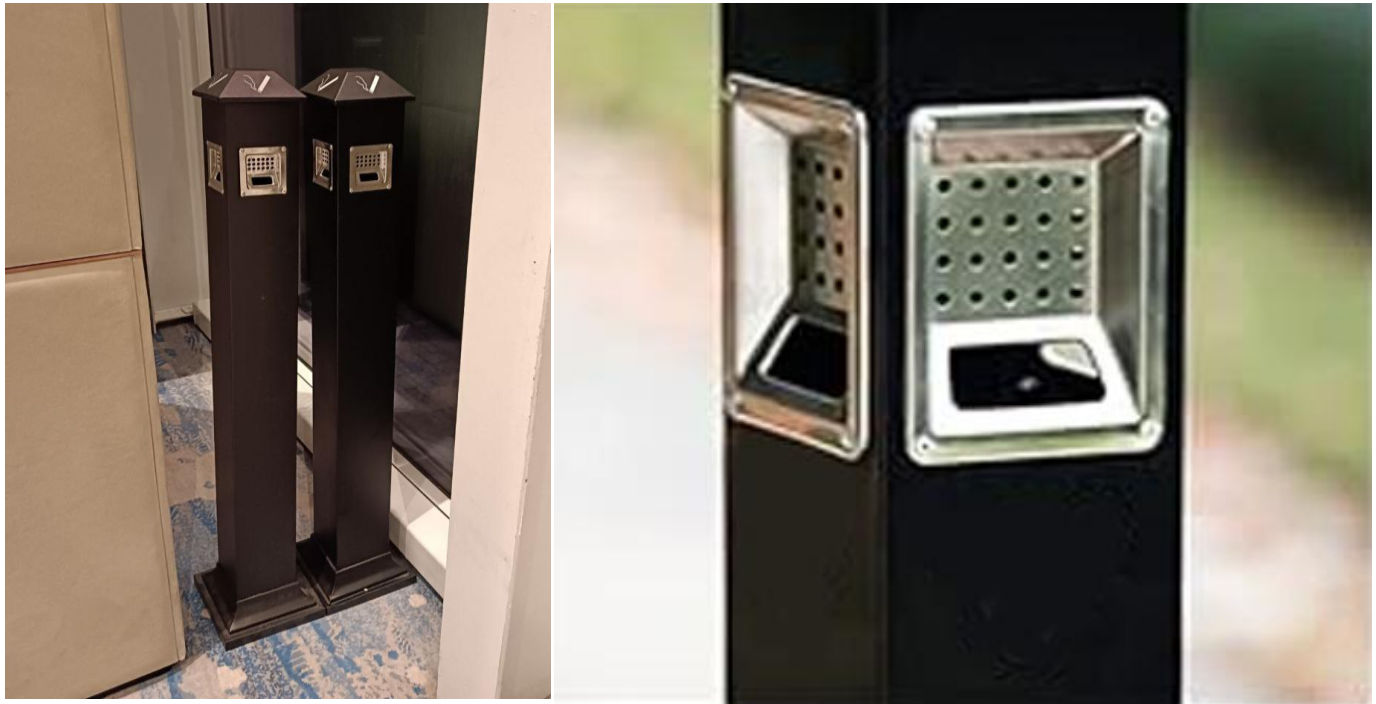

THE BEST STRUCTURE INDUSTRIAL SDN BHD (802457-K)
No.1, Jalan Suria Park 1, Suria Park Kawasan Perindustrian Kg. Baru Balakong, 43300 Seri Kembangan, Selangor Darul Ehsan, Malaysia
www.thebest.com.my | sales@thebest.com.my | H/P: 017 737 4088 / 017-707 4088 / 017-377 4088 | Tel: 03-3216 1331

WhatsApp

Copyright © 2021 By THE BEST STRUCTURE INDUSTRIAL SDN BHD & THE BEST RENTAL SERVICE All right reserved.
No part of this book may be reproduced or used in any manner without written permission of the copyright owner except for the use of quotations in a book review.
All photo in this catalogues is for illustration purpose only. All items or Prices shall be change without prior notice.