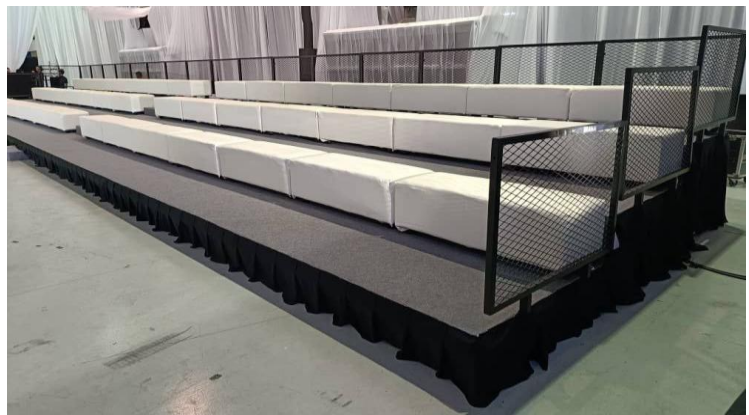

THE BEST STRUCTURE INDUSTRIAL SDN BHD (802457-K)
No.1, Jalan Suria Park 1, Suria Park Kawasan Perindustrian Kg. Baru Balakong, 43300 Seri Kembangan, Selangor Darul Ehsan, Malaysia
www.thebest.com.my | sales@thebest.com.my | H/P: 017 737 4088 / 017-707 4088 / 017-377 4088 | Tel: 03-3216 1331

WhatsApp

Copyright © 2021 By THE BEST STRUCTURE INDUSTRIAL SDN BHD & THE BEST RENTAL SERVICE All right reserved.
No part of this book may be reproduced or used in any manner without written permission of the copyright owner except for the use of quotations in a book review.
All photo in this catalogues is for illustration purpose only. All items or Prices shall be change without prior notice.