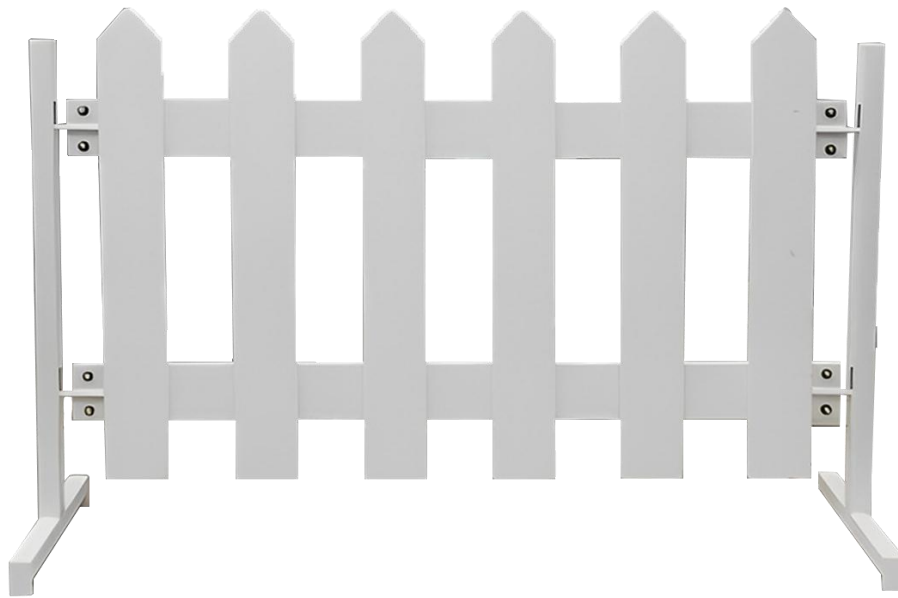

GARDEN WOODEN BARRICADE - WHITE

Rm **102.50**
Per Units

GARDEN WOODEN BARRICADE - WHITE

Name : Stainless Steel Q-Stand With Pane
Stock : 100 units (Panel)
Colour : White

Material : Wooden + Steel
Dimensions : L315 x W1335 x H930 (mm)
Suitable : Indoor & Outdoor

Code :
STD : TB14-8*2021231#S01

Extend Rental : Add on RM 10% for next day event