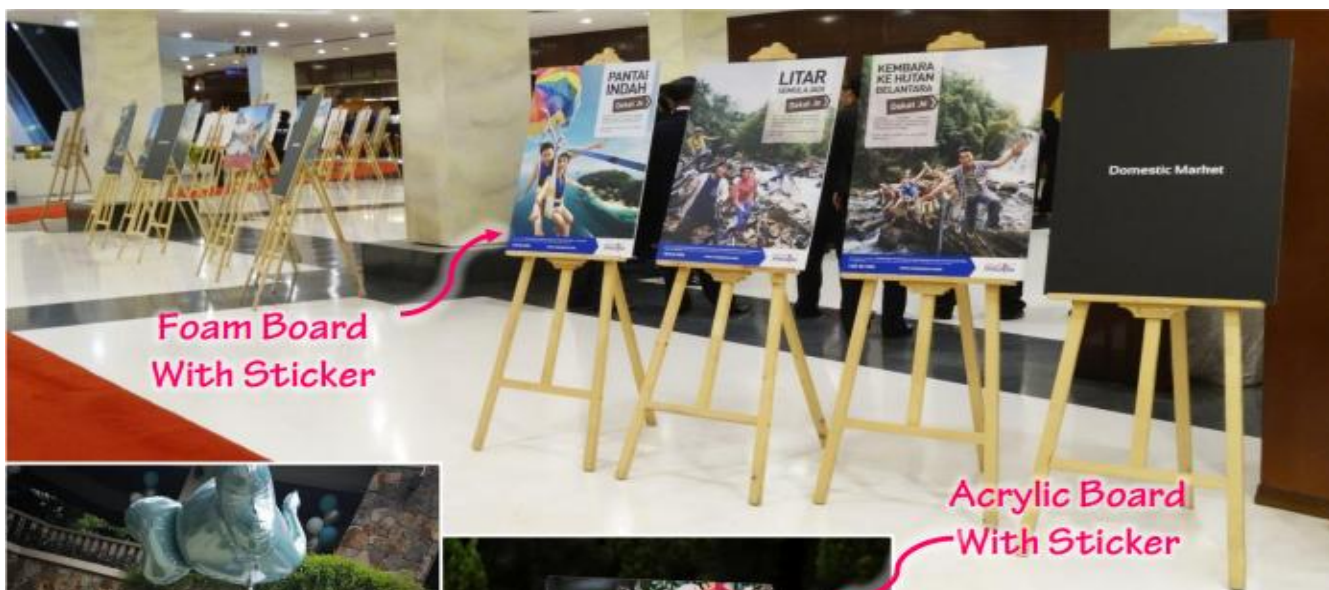

THE BEST STRUCTURE INDUSTRIAL SDN BHD (802457-K)
No.1, Jalan Suria Park 1, Suria Park Kawasan Perindustrian Kg. Baru Balakong, 43300 Seri Kembangan, Selangor Darul Ehsan, Malaysia
www.thebest.com.my | sales@thebest.com.my | H/P: 017 737 4088 / 017-707 4088 / 017-377 4088 | Tel: 03-3216 1331

WhatsApp

Copyright © 2021 By THE BEST STRUCTURE INDUSTRIAL SDN BHD & THE BEST RENTAL SERVICE All right reserved.
No part of this book may be reproduced or used in any manner without written permission of the copyright owner except for the use of quotations in a book review.
All photo in this catalogues is for illustration purpose only. All items or Prices shall be change without prior notice.