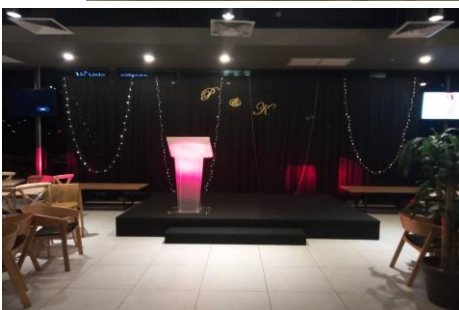

All photo in this catalogues is for illustration purpose only. All items or Prices shall be change without prior notice.

contact us for the size and price

CURTAIN DRAPES

Name : curtain drapes	Dimensions : H8ft / H12ft / H16ft	Code :
Stock : units		STD : TB3-2*20250829#A72
Colour : multiple colour	White : Normal	Suitable : Indoor & Outdoor
Material : Steel & cloth	Black : Blackout	Extend Rental : Add On 10% for next day event