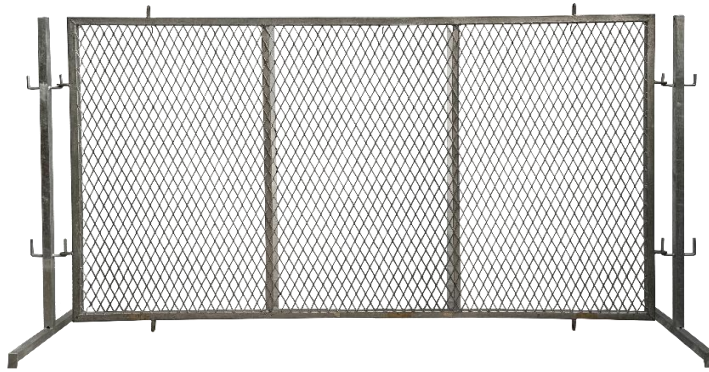

NET BARRICADE 4.7FT X 8FT

NET BARRICADE 4.7FT X 8

Net Barricade Only
Rm **81.30**
Per Units

Event Barricade with
1 side Canvas
Printing
Rm **235.00**
Per Pcs

Event Barricade with 2
side Canvas
Printing
Rm **388.80**
Per Pcs