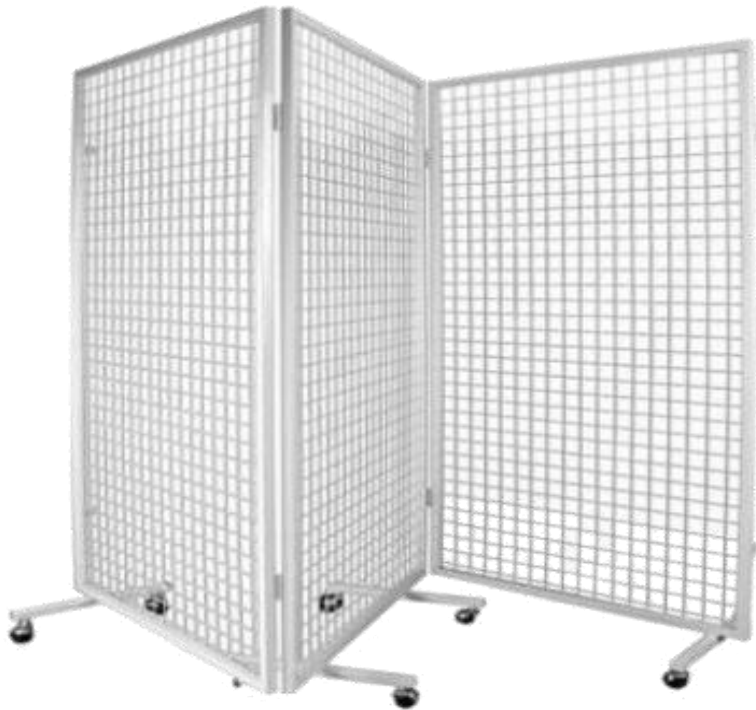

**NETTING FRAME WITH WHEEL 3FT X 6FT X 3PCS = 1SET
(NETTING DISPLAY FRAME)**

Netting Fraame with Wheel
3ft x 6ft x 3pcs
Rm **250.00**
Per Sets

Name : Netting Frame with Wheel
3ft x 6ft x 3Pcs
Stock : 20 units
Colour : white
Material : Steel
Dimensions : L465 x W2785 x H1920 (mm)
Sign Printing : H6ft x W3ft
Code : NF-3x6x3-WH
STD : TB3-141*2021231#S01
Suitable : Indoor & Outdoor
Extend Rental : Add On 10% for next day event