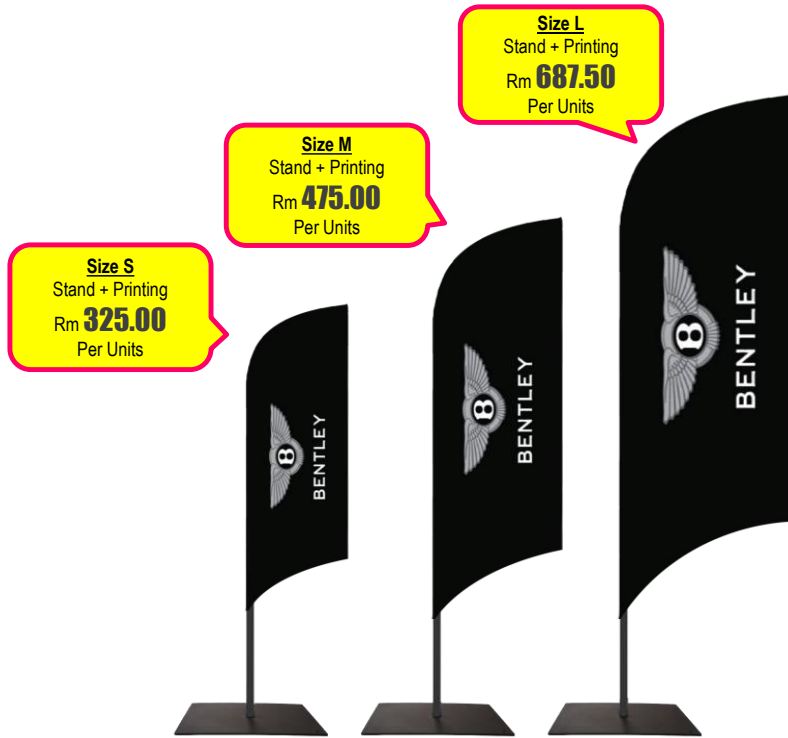

Size S
Stand + Printing
Rm **325.00**
Per Units

Size M
Stand + Printing
Rm **475.00**
Per Units

Size L
Stand + Printing
Rm **687.50**
Per Units

Name : Feather Flag Stand
Color : Black
Stock : Stand 40 Units
Material : Aluminium & Metal
Dimensions : Base 2ft x 2ft
LH 8ft x MH 16f
Code : MBS-2424-T1
STD : TB2#40*20211230#S01
Suitable : Indoor / Outdoor
Printing : Oxford Fabric or Korea Fabric
Size L : Stand H16'
Printing 3' x 12'
Size M : Stand H12'
Printing 2.5' x 9'
Size S : Stand H8'
Printing 2' x 6'

FEATHER FLAG STAND

Extend Rental : Add On 10% for next day event