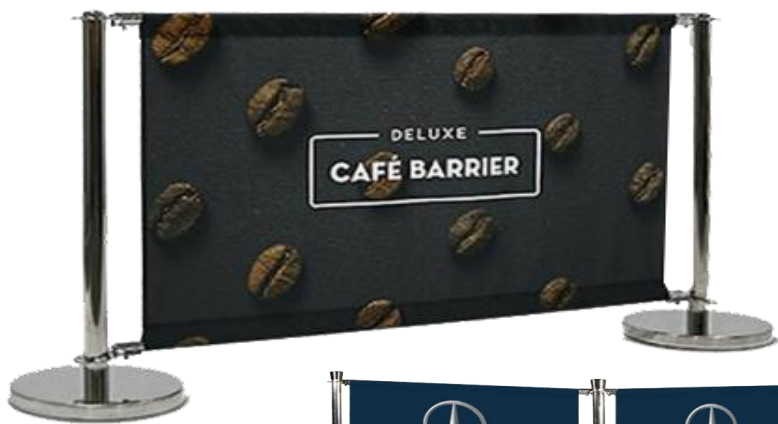

STAINLESS STEEL Q-STAND WITH PANEL

[Index](#)

STAINLESS STEEL Q-STAND WITH PANEL

Stand Q2
Rm **40.00**
Per Units

1 side Canvas
Printing Panel with
Frame
Rm **187.50**
Per Units

2 side Canvas
Printing Panel
with Frame
Rm **250.00**
Per Units