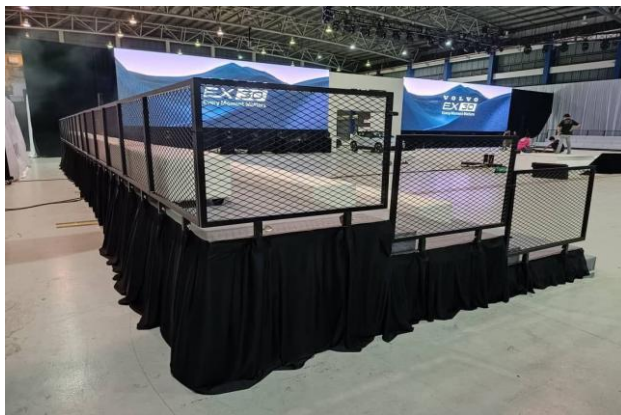

THE BEST STRUCTURE INDUSTRIAL SDN BHD (802457-K)
No.1, Jalan Suria Park 1, Suria Park Kawasan Perindustrian Kg. Baru Balakong, 43300 Seri Kembangan, Selangor Darul Ehsan, Malaysia
www.thebest.com.my | sales@thebest.com.my | H/P: 017 737 4088 / 017-707 4088 / 017-377 4088 | Tel: 03-3216 1331

WhatsApp

Copyright © 2021 By THE BEST STRUCTURE INDUSTRIAL SDN BHD & THE BEST RENTAL SERVICE All right reserved.
No part of this book may be reproduced or used in any manner without written permission of the copyright owner except for the use of quotations in a book review.
All photo in this catalogues is for illustration purpose only. All items or Prices shall be change without prior notice.