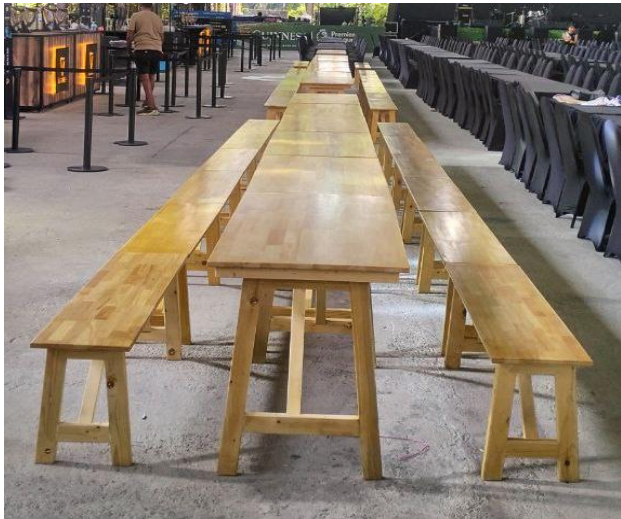

THE BEST STRUCTURE INDUSTRIAL SDN BHD (802457-K)

No.1, Jalan Suria Park 1, Suria Park Kawasan Perindustrian Kg. Baru Balakong, 43300 Seri Kembangan, Selangor Darul Ehsan, Malaysia
www.thebest.com.my | sales@thebest.com.my | H/P: 017 737 4088 / 017-707 4088 / 017-377 4088 | Tel: 03-8962 2822 | Fax: 03-8962 2832

WhatsApp

Copyright © 2021 By THE BEST STRUCTURE INDUSTRIAL SDN BHD & THE BEST RENTAL SERVICE All right reserved.
No part of this book may be reproduced or used in any manner without written permission of the copyright owner except for the use of quotations in a book review.
All photo in this catalogues is for illustration purpose only. All items or Prices shall be change without prior notice.