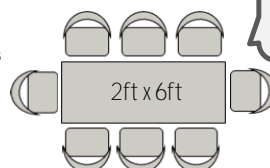

Material : Glass Table Top + Stainless Steel Leg

Dimensions : L610 x W1830 x H775 (mm)

Suitable : In / Outdoor

Green Glass

Black Glass

2ft x 6ft Table  
8 Seater  
Per Table

Glass Top Stainless Steel Dining Table 2' x 6'