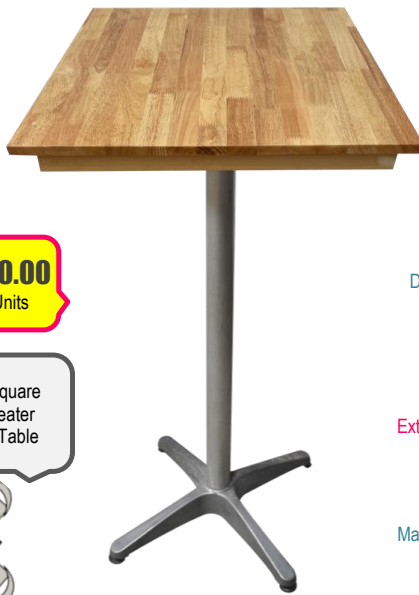

MAPLE WOODEN SQUARE COCKTAIL TABLE 2FT X 2FT

Rm **100.00**
Per Units

2ft Square
4 Seater
Per Table

Name : Maple Wooden Square Cocktail Table 2ft x 2ft
Colour : Light Brown
Stock : 40 Units
Suitable : In / Outdoor
Material : Maple Wood + Aluminium Leg
Dimensions : L604 x W604 x H1100 (mm)
Code :
STD : TB3#32* 201208S01

Rm **40.00**
Per Units

Extend Rental : Top Up RM 10% for next day event

Matching Item : Maple Wooden Square Bar Stool
(More Details Ref : Catalogue Chair)

Maple Wood Round Cocktail Table 2ft