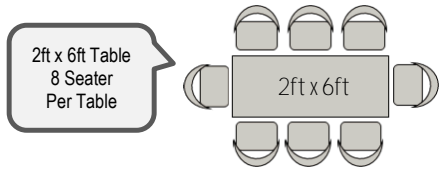

THE BEST STRUCTURE INDUSTRIAL SDN BHD (802457-K)
No.1, Jalan Suria Park 1, Suria Park Kawasan Perindustrian Kg. Baru Balakong, 43300 Seri Kembangan, Selangor Darul Ehsan, Malaysia
www.thebest.com.my | sales@thebest.com.my | H/P: 017 737 4088 / 017-707 4088 / 017-377 4088 | Tel: 03-8962 2822 | Fax: 03-8962 2832

WhatsApp

Copyright © 2021 By THE BEST STRUCTURE INDUSTRIAL SDN BHD & THE BEST RENTAL SERVICE All right reserved.
No part of this book may be reproduced or used in any manner without written permission of the copyright owner except for the use of quotations in a book review.
All photo in this catalogues is for illustration purpose only. All items or Prices shall be change without prior notice.