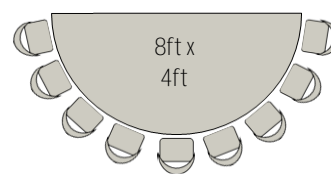

Banquet High Bar  
Half Moon 4'x 8'  
( Table Only )  
Rm **143.80** Per Units

Banquet High Bar  
Half Moon 4'x 8' with  
PQ Cloth + Skirting  
Rm **237.50** Per Units

Name : Banquet High Bar Table 8ft x 4ft Half Moon  
Color : Gray + Black Leg  
Material : Wooden Top + Metal Leg  
Stock : 10 units  
Dimensions : Half Moon L1215 x W24350 x H1158 (mm)  
Suitable : In / Outdoor  
Code : BRT-8FT-T1  
STD : TB1#10\*201204S01

Banquet Dining  
Half Moon 4'x 8'  
( Table Only )  
Rm **118.80** Per Units

Banquet Dining  
Half Moon 4'x 8' with  
PQ Cloth + Skirting  
Rm **255.00** Per Units

Name : Banquet Dining Table 8ft x 4ft Half Moon  
Color : Gray + Black Leg  
Material : Wooden Top + Metal Leg  
Stock : 10 units  
Dimensions : Half Moon L1215 x W24350 x H773 (mm)  
Suitable : In / Outdoor  
Code : BRT-8FT-T1  
STD : TB1#10\*201204S01

Extend Rental : Top Up RM 10% for next day event

Banquet Half Moon Table 4ft x 8ft  
Straight Side Seat  
6 Seater Per Table

Banquet Half Moon Table 4ft x 8ft  
Round Side Seat  
9 Seater Per Table

**THE BEST STRUCTURE INDUSTRIAL SDN BHD** (802457-K)  
No.1, Jalan Suria Park 1, Suria Park Kawasan Perindustrian Kg. Baru Balakong, 43300 Seri Kembangan, Selangor Darul Ehsan, Malaysia  
www.thebest.com.my | sales@thebest.com.my | H/P: 017 737 4088 / 017-707 4088 / 017-377 4088 | Tel: 03-8962 2822 | Fax: 03-8962 2832