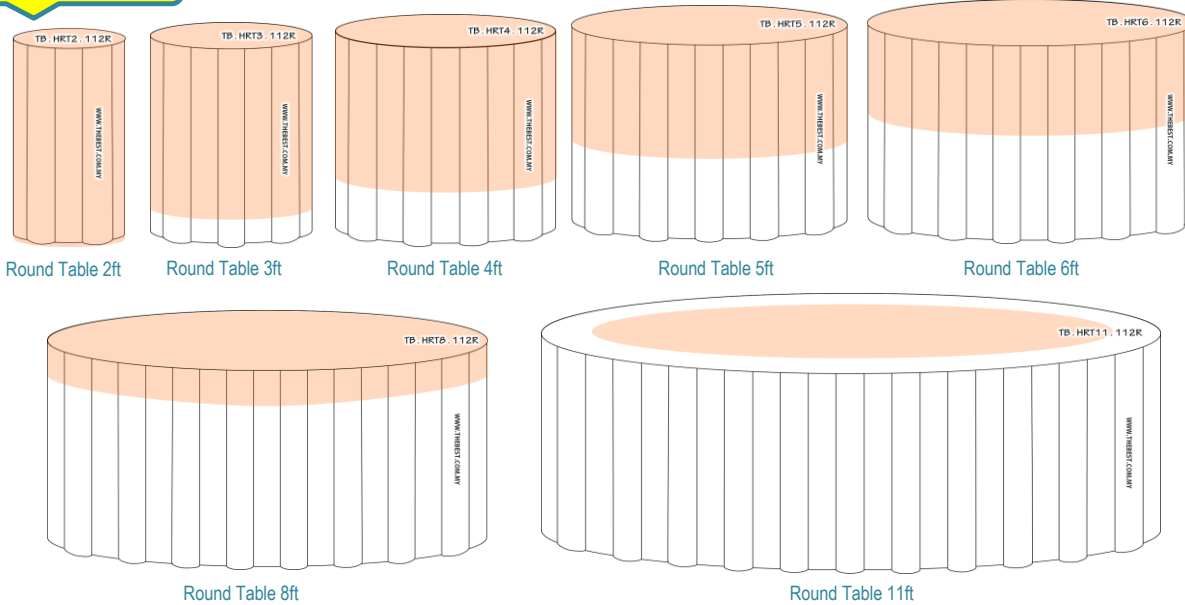

High Table 44" H

THE BEST STRUCTURE INDUSTRIAL SDN BHD (802457-K)
No.1, Jalan Suria Park 1, Suria Park Kawasan Perindustrian Kg. Baru Balakong, 43300 Seri Kembangan, Selangor Darul Ehsan, Malaysia
www.thebest.com.my | sales@thebest.com.my | H/P: 017 737 4088 / 017-707 4088 / 017-377 4088 | Tel: 03-8962 2822 | Fax: 03-8962 2832

WhatsApp

Copyright © 2021 By THE BEST STRUCTURE INDUSTRIAL SDN BHD & THE BEST RENTAL SERVICE All right reserved.
No part of this book may be reproduced or used in any manner without written permission of the copyright owner except for the use of quotations in a book review.
All photo in this catalogues is for illustration purpose only. All items or Prices shall be change without prior notice.