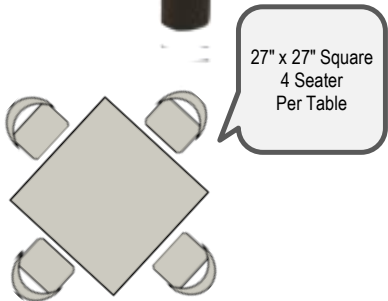

Bar Stool
Rm **81.30**
Per Units

THE BEST STRUCTURE INDUSTRIAL SDN BHD (802457-K)
No.1, Jalan Suria Park 1, Suria Park Kawasan Perindustrian Kg. Baru Balakong, 43300 Seri Kembangan, Selangor Darul Ehsan, Malaysia
www.thebest.com.my | sales@thebest.com.my | H/P: 017 737 4088 / 017-707 4088 / 017-377 4088 | Tel: 03-8962 2822 | Fax: 03-8962 2832

WhatsApp

Copyright © 2021 By THE BEST STRUCTURE INDUSTRIAL SDN BHD & THE BEST RENTAL SERVICE All right reserved.
No part of this book may be reproduced or used in any manner without written permission of the copyright owner except for the use of quotations in a book review.
All photo in this catalogues is for illustration purpose only. All items or Prices shall be change without prior notice.