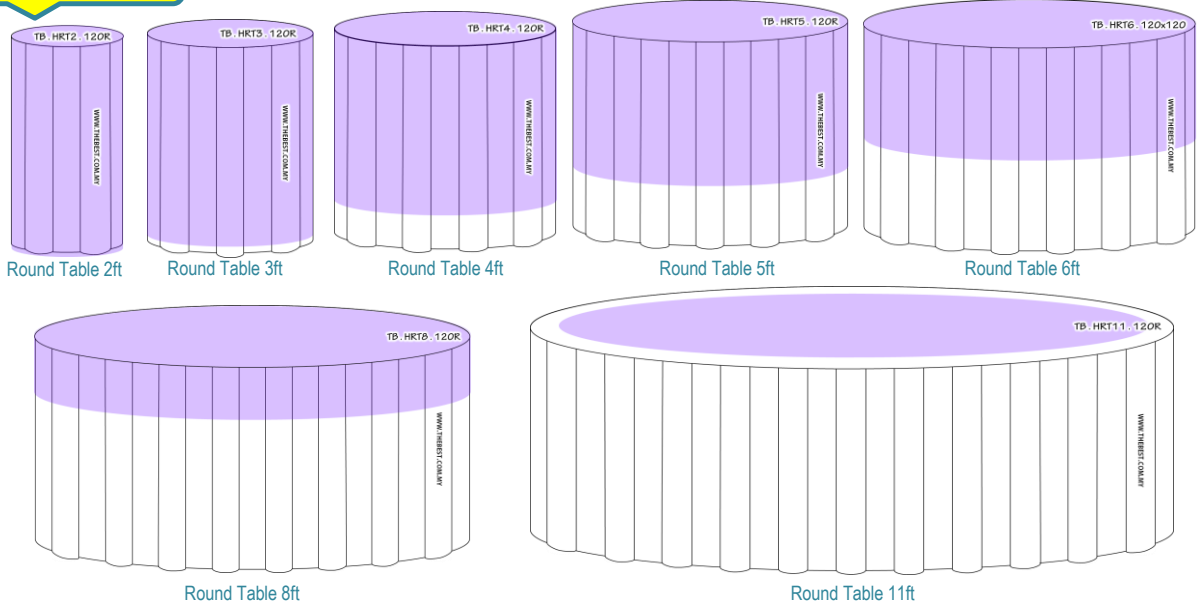

High Table 44" H

THE BEST STRUCTURE INDUSTRIAL SDN BHD (802457-K)
No.1, Jalan Suria Park 1, Suria Park Kawasan Perindustrian Kg. Baru Balakong, 43300 Seri Kembangan, Selangor Darul Ehsan, Malaysia
www.thebest.com.my | sales@thebest.com.my | H/P: 017 737 4088 / 017-707 4088 / 017-377 4088 | Tel: 03-8962 2822 | Fax: 03-8962 2832

Copyright © 2021 By THE BEST STRUCTURE INDUSTRIAL SDN BHD & THE BEST RENTAL SERVICE All right reserved.
No part of this book may be reproduced or used in any manner without written permission of the copyright owner except for the use of quotations in a book review.
All photo in this catalogues is for illustration purpose only. All items or Prices shall be change without prior notice.