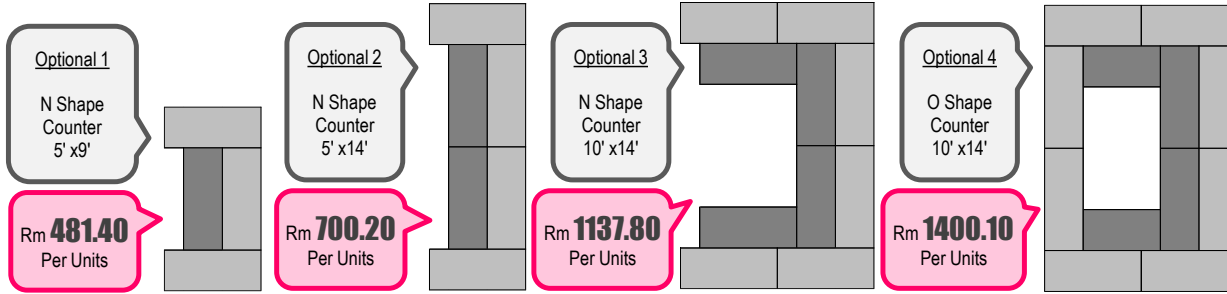

**Rm 131.30**  
Per Units

Name : High Bar Banquet Table 2' x 5' with Cloth + Skirting

Code :

**Rm 87.50**  
Per Units

Name : Banquet Table 2' x 5' with Cloth + Skirting

Code :

**THE BEST STRUCTURE INDUSTRIAL SDN BHD (802457-K)**