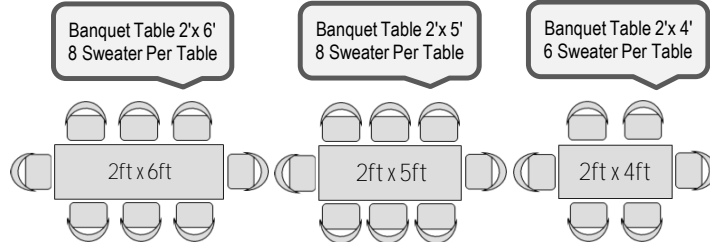

1) Light Pink
Stock : 150 Units
Code:
STD :TB1#3-30 / 15-50

2) Pink
Stock : 100 Units
Code:
STD :TB1#3-15 / 15-60

3) Light Purple
Stock : 100 Units
Code:
STD :TB1#3-70 / 15-80

4) Deep Purple
Stock : 200 Units
Code:
STD :TB1#3-58 / 15-54

5) Maroon
Stock : 200 Units
Code:
STD :TB1#3-58 / 15-54

6) Yellow
Stock : 80 Units
Code:
STD :TB1#3-63 / 15-49

7) Golden Yellow
Stock : 80 Units
Code:
STD :TB1#3-15 / 15-45

8) Gold
Stock : 100 Units
Code:
STD :TB1#3-00 / 15-60

9) Orange
Stock : 100 Units
Code:
STD :TB1#3-25 / 15-62

10) Red
Stock : 250 Units
Code:
STD :TB1#3-100 / 15-140

11) White
Stock : 250 Units
Code:
STD :TB1#3-122 / 15-100

12) Cream
Stock : 200 Units
Code:
STD :TB1#3-72 / 15-150

13) Apple Green
Stock : 80 Units
Code:
STD :TB1#3-12 / 15-36

14) Olive Green
Stock : 80 Units
Code:
STD :TB1#3-35 / 15-77

15) Green
Stock : 80 Units
Code:
STD :TB1#3-55 / 15-70

16) Grey
Stock : 100 Units
Code:
STD :TB1#3-34 / 15-80

17) Turquoise
Stock : 80 Units
Code:
STD :TB1#3-35 / 15-71

18) Light Blue
Stock : 80 Units
Code:
STD :TB5#3-20 / 15-34

19) Royal Blue
Stock : 200 Units
Code:
STD :TB1#3-25 / 15-200

20) Dark Blue
Stock : 100 Units
Code:
STD :TB1#3-00 / 15-00

THE BEST STRUCTURE INDUSTRIAL SDN BHD (802457-K)
No.1, Jalan Suria Park 1, Suria Park Kawasan Perindustrian Kg. Baru Balakong, 43300 Seri Kembangan, Selangor Darul Ehsan, Malaysia
www.thebest.com.my | sales@thebest.com.my | H/P: 017 737 4088 / 017-707 4088 / 017-377 4088 | Tel: 03-8962 2822 | Fax: 03-8962 2832

WhatsApp

Copyright © 2021 By THE BEST STRUCTURE INDUSTRIAL SDN BHD & THE BEST RENTAL SERVICE All right reserved.
No part of this book may be reproduced or used in any manner without written permission of the copyright owner except for the use of quotations in a book review.
All photo in this catalogues is for illustration purpose only. All items or Prices shall be change without prior notice.