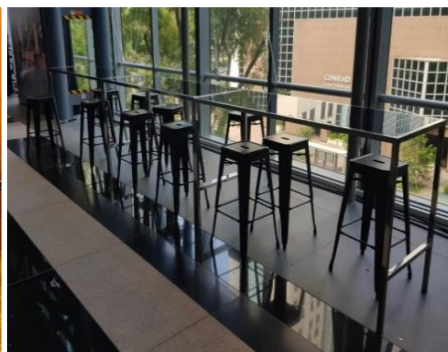

THE BEST STRUCTURE INDUSTRIAL SDN BHD (802457-K)
No.1, Jalan Suria Park 1, Suria Park Kawasan Perindustrian Kg. Baru Balakong, 43300 Seri Kembangan, Selangor Darul Ehsan, Malaysia
www.thebest.com.my | sales@thebest.com.my | H/P: 017 737 4088 / 017-707 4088 / 017-377 4088 | Tel: 03-8962 2822 | Fax: 03-8962 2832

WhatsApp

Copyright © 2021 By THE BEST STRUCTURE INDUSTRIAL SDN BHD & THE BEST RENTAL SERVICE All right reserved.
No part of this book may be reproduced or used in any manner without written permission of the copyright owner except for the use of quotations in a book review.
All photo in this catalogues is for illustration purpose only. All items or Prices shall be change without prior notice.