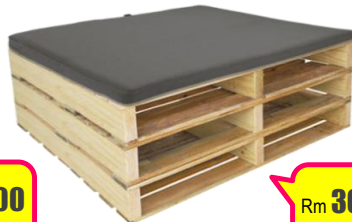

Rm 303.80
Per Units

Name : Wooden Pallet 45" x 48" x 3 Level with Cushion
Stock : 16 Units
Code : MPWP-4548 + MPWP-LCS-4548-BK
STD : TB7#0 *201002S01
(Extend Rental : Top Up RM 10% for next day event)