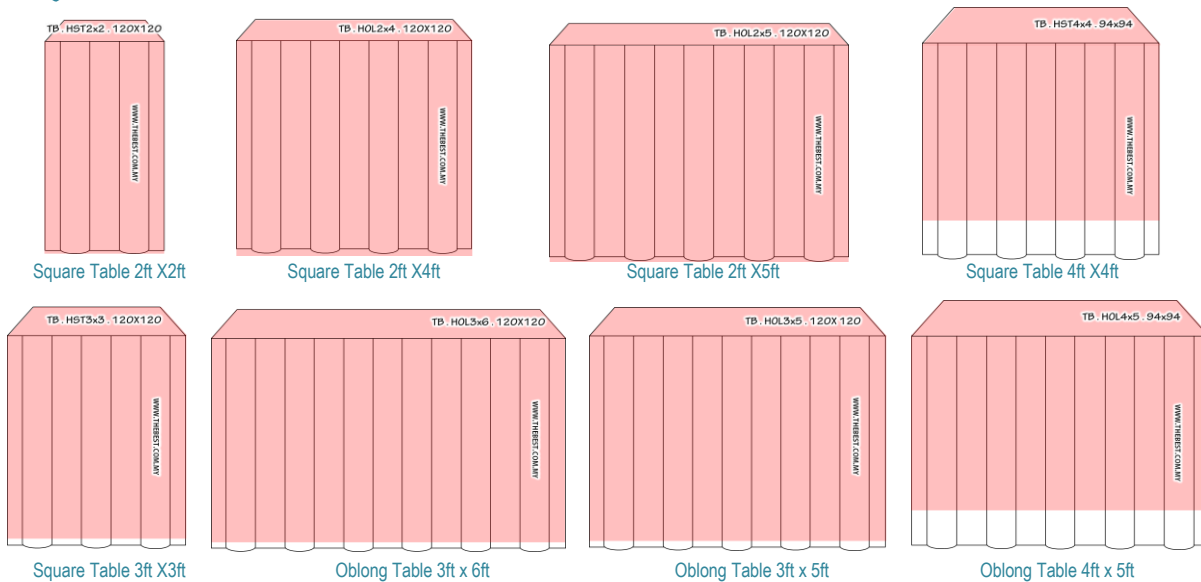

High Table 44" H

THE BEST STRUCTURE INDUSTRIAL SDN BHD (802457-K)

No.1, Jalan Suria Park 1, Suria Park Kawasan Perindustrian Kg. Baru Balakong, 43300 Seri Kembangan, Selangor Darul Ehsan, Malaysia
www.thebest.com.my | sales@thebest.com.my | H/P: 017 737 4088 / 017-707 4088 / 017-377 4088 | Tel: 03-8962 2822 | Fax: 03-8962 2832

WhatsApp

Copyright © 2021 By THE BEST STRUCTURE INDUSTRIAL SDN BHD & THE BEST RENTAL SERVICE All right reserved.
No part of this book may be reproduced or used in any manner without written permission of the copyright owner except for the use of quotations in a book review.
All photo in this catalogues is for illustration purpose only. All items or Prices shall be change without prior notice.