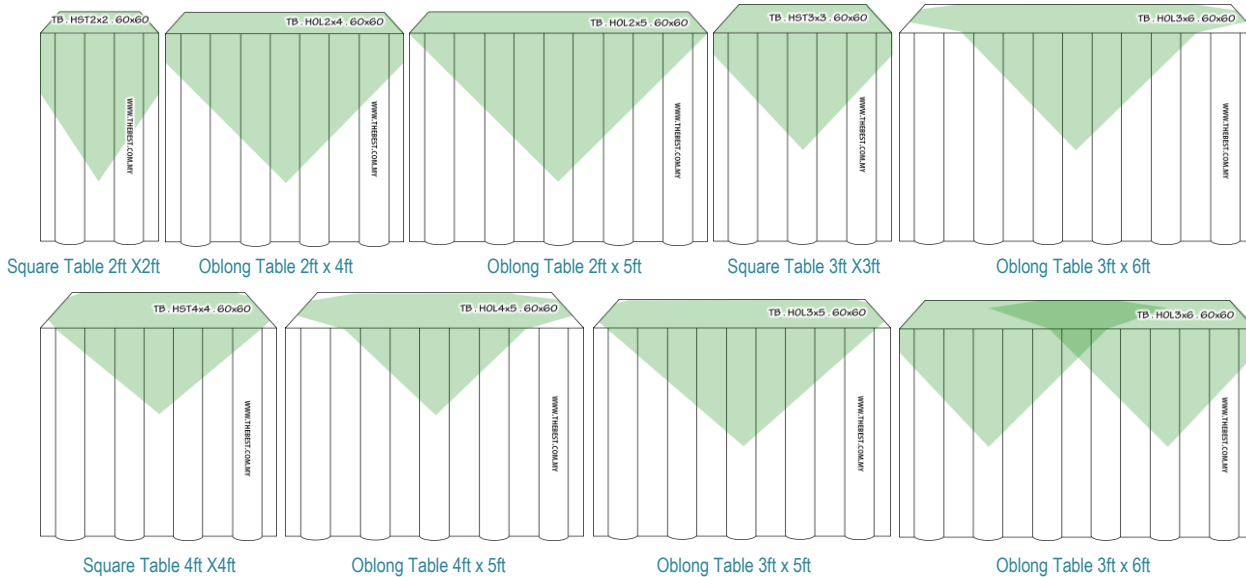

High Table 44" H

THE BEST STRUCTURE INDUSTRIAL SDN BHD (802457-K)

No.1, Jalan Suria Park 1, Suria Park Kawasan Perindustrian Kg. Baru Balakong, 43300 Seri Kembangan, Selangor Darul Ehsan, Malaysia
www.thebest.com.my | sales@thebest.com.my | H/P: 017 737 4088 / 017-707 4088 / 017-377 4088 | Tel: 03-8962 2822 | Fax: 03-8962 2832

WhatsApp

Copyright © 2021 By THE BEST STRUCTURE INDUSTRIAL SDN BHD & THE BEST RENTAL SERVICE All right reserved.
No part of this book may be reproduced or used in any manner without written permission of the copyright owner except for the use of quotations in a book review.
All photo in this catalogues is for illustration purpose only. All items or Prices shall be change without prior notice.