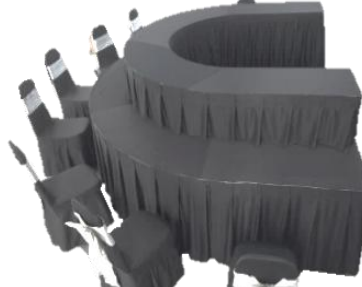

Sample 13

Low Out 30"

Name : Xleg Half Moon Bar Counter 14' x 11'
Xleg Quarter Round Table 3ft x 8 Units +
Xleg Square Table 3ft x 3ft x 1 Units +
2 Level * In High 44" * Out Low 30"

Size +/-: L11' x W8'6"

Code :