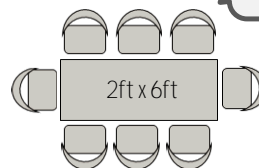

Material : Glass Table Top + Stainless Steel Leg

Dimensions : L610 x W1830 x H1063 (mm)

Suitable : In / Outdoor

Green Glass

Black Glass

2ft x 6ft Table  
8 Sweater  
Per Table

Glass Top Stainless Steel High Bar Table 2' x 6'