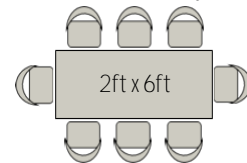

# HIGH BAR BANQUET TABLE 2FT X 6FT WITH FITTED COVER

[Index](#)

High Bar Banquet Table 2ft x 6ft With Fitted Cover

Square  
Rm **168.80**  
Per Units

6 Seater

Extend Rental : Top Up RM 10% for next day event