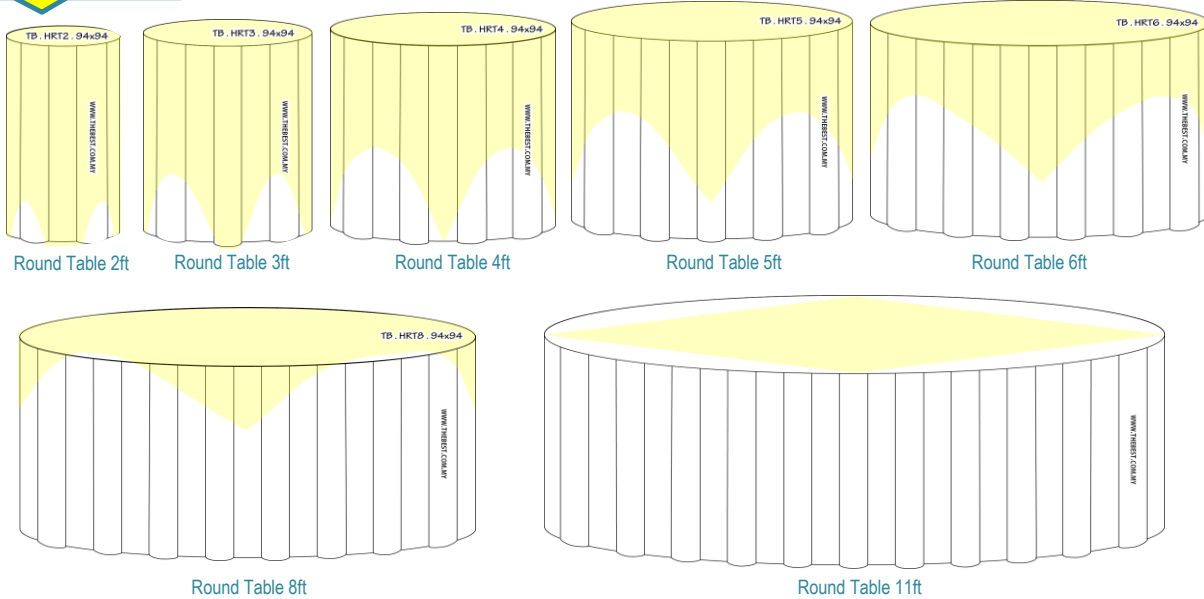

High Table 44" H

THE BEST STRUCTURE INDUSTRIAL SDN BHD (802457-K)
No.1, Jalan Suria Park 1, Suria Park Kawasan Perindustrian Kg. Baru Balakong, 43300 Seri Kembangan, Selangor Darul Ehsan, Malaysia
www.thebest.com.my | sales@thebest.com.my | H/P: 017 737 4088 / 017-707 4088 / 017-377 4088 | Tel: 03-8962 2822 | Fax: 03-8962 2832

WhatsApp

Copyright © 2021 By THE BEST STRUCTURE INDUSTRIAL SDN BHD & THE BEST RENTAL SERVICE All right reserved.
No part of this book may be reproduced or used in any manner without written permission of the copyright owner except for the use of quotations in a book review.
All photo in this catalogues is for illustration purpose only. All items or Prices shall be change without prior notice.