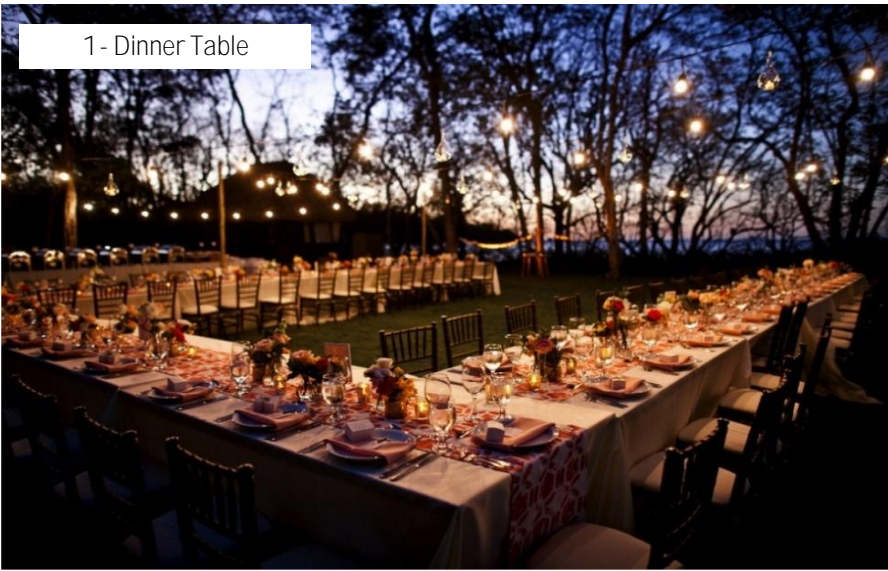

3 - Dinner Table

1 - Dinner Table