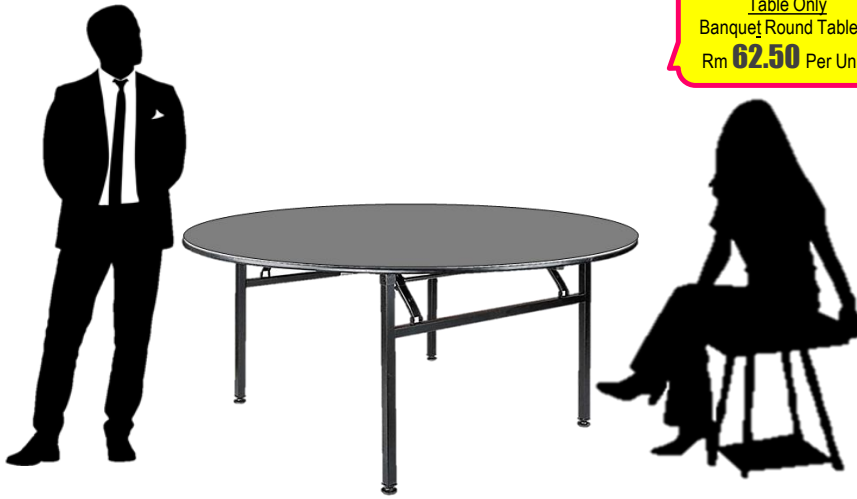

Table Only
Banquet Round Table 3'
Rm **62.50** Per Units

Table Only
Banquet Round Table 4'
Rm **62.50** Per Units

Table Only
Banquet Round Table 5'
Rm **75.00** Per Units

Table Only
Banquet Round Table 6'
Rm **93.80** Per Units

Table Only
Banquet Round Table 8'
Rm **237.50** Per Units

Name: Banquet Round Table 3ft	Stock: 20 Units	Code: BRT-3FT-T1	STD: TB3#0*201223S01	Color: Gray + Black Leg
Name: Banquet Round Table 4ft	Stock: 8 Units	Code: BRT-4FT-T1	STD: TB4#100*190802C01	Material : Wooden Top + Metal Leg
Name: Banquet Round Table 5ft	Stock: 64 Units	Code: BRT-5FT-T1	STD: TB2#100*190802C01	Dimensions Top : Ø 3' / Ø 4' / Ø 5' / Ø 6' / Ø 8'
Name: Banquet Round Table 6ft	Stock: 33 Units	Code: BRT-6FT-T1	STD: TB2#30*200205C01	Dimensions of High: H 30" (H765mm)
Name: Banquet Round Table 8ft	Stock: 2 Units	Code: BRT-8FT-T1	STD: TB3#5*190725C01	Suitable : In / Outdoor

Extend Rental : Top Up RM 10% for next day event