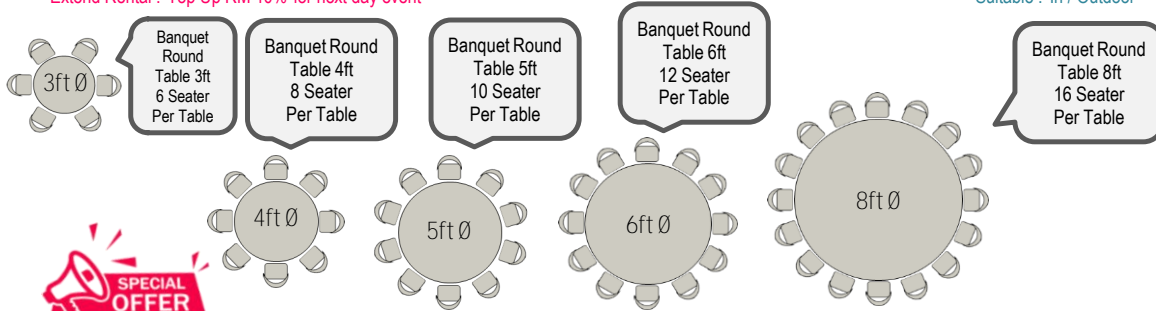

SPECIAL OFFER

Banquet Dining Round Table 3'
Rm **93.80** Per Units

Banquet Dining Round Table 4'
Rm **93.80** Per Units

Banquet Dining Round Table 5'
Rm **106.30** Per Units

Banquet Dining Round Table 3'
Rm **134.40** Per Units

Banquet Dining Round Table 4'
Rm **134.40** Per Units

Banquet Dining Round Table 5'
Rm **165.70** Per Units

Banquet Dining Round Table 5'
Rm **117.50** Per Units

Banquet Dining Round Table 6'
Rm **202.00** Per Units

Banquet Dining Round Table 8'
Rm **378.80** Per Units