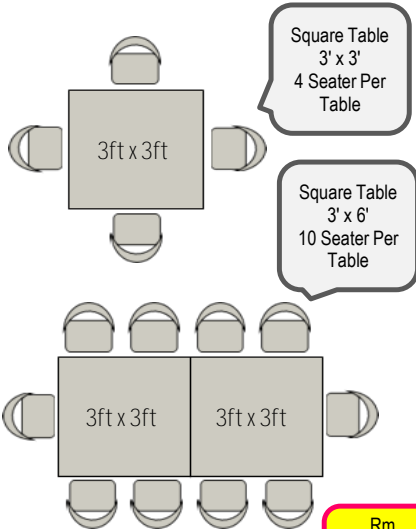

Xleg Low Square Table 3' x 3' with PQ Cloth 72"x72" & Skirting