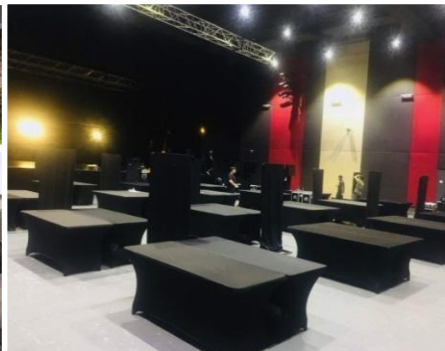

THE BEST STRUCTURE INDUSTRIAL SDN BHD (802457-K)
No.1, Jalan Suria Park 1, Suria Park Kawasan Perindustrian Kg. Baru Balakong, 43300 Seri Kembangan, Selangor Darul Ehsan, Malaysia
www.thebest.com.my | sales@thebest.com.my | H/P: 017 737 4088 / 017-707 4088 / 017-377 4088 | Tel: 03-8962 2822 | Fax: 03-8962 2832

WhatsApp

Copyright © 2021 By THE BEST STRUCTURE INDUSTRIAL SDN BHD & THE BEST RENTAL SERVICE All right reserved.
No part of this book may be reproduced or used in any manner without written permission of the copyright owner except for the use of quotations in a book review.
All photo in this catalogues is for illustration purpose only. All items or Prices shall be change without prior notice.