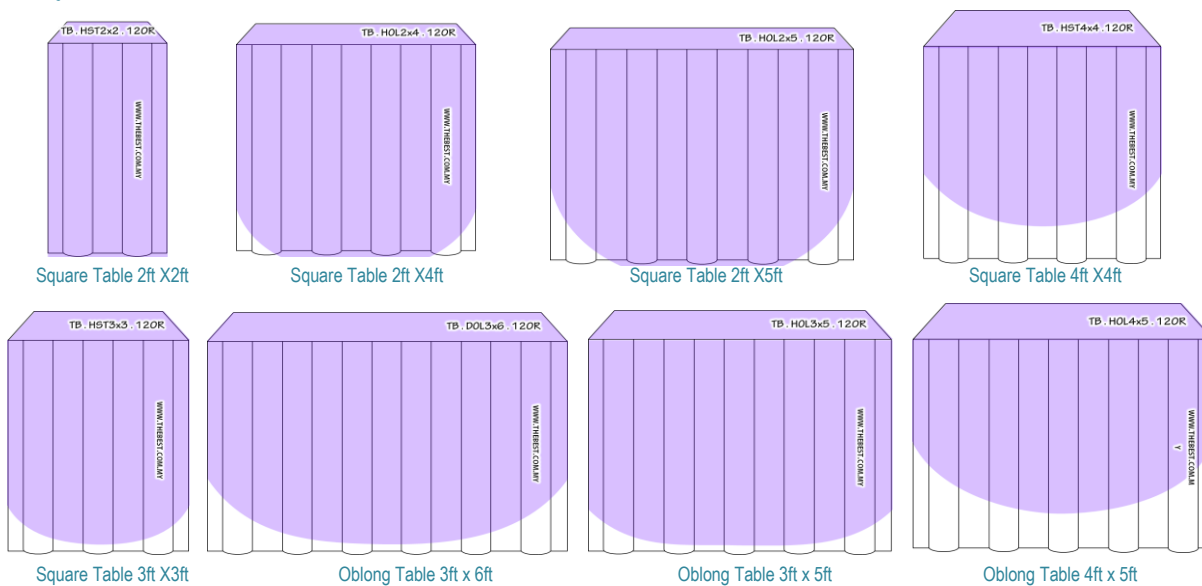

High Table 44" H

THE BEST STRUCTURE INDUSTRIAL SDN BHD (802457-K)

No.1, Jalan Suria Park 1, Suria Park Kawasan Perindustrian Kg. Baru Balakong, 43300 Seri Kembangan, Selangor Darul Ehsan, Malaysia
www.thebest.com.my | sales@thebest.com.my | H/P: 017 737 4088 / 017-707 4088 / 017-377 4088 | Tel: 03-8962 2822 | Fax: 03-8962 2832

WhatsApp

Copyright © 2021 By THE BEST STRUCTURE INDUSTRIAL SDN BHD & THE BEST RENTAL SERVICE All right reserved.
No part of this book may be reproduced or used in any manner without written permission of the copyright owner except for the use of quotations in a book review.
All photo in this catalogues is for illustration purpose only. All items or Prices shall be change without prior notice.