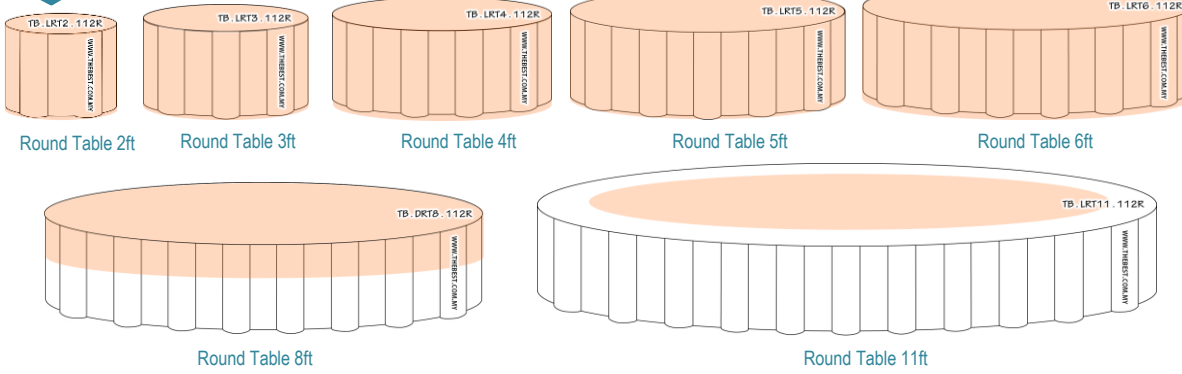

Low Table 18" H