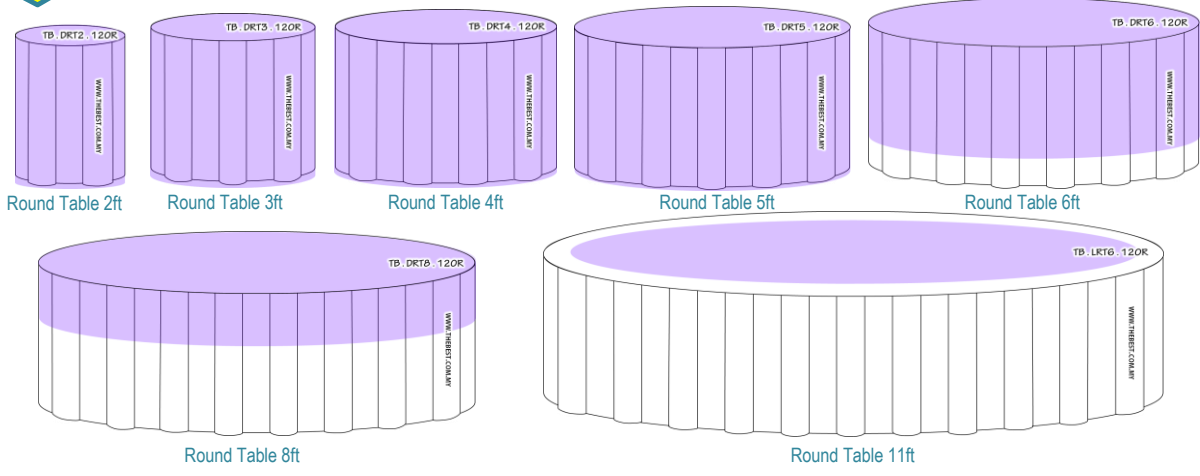

Dining Table 30" H