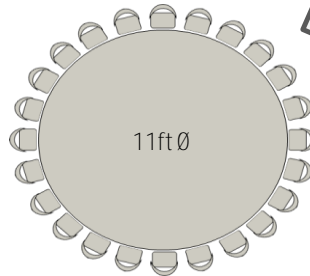

Dimensions : Table Cloth Ø 192" Full Cover

Table Cloth Ø 144" + Skirting 36ft

Code : Table QTR-33-T1

STD : TB1#24\*201204S01

Extend Rental : Top Up RM 10% for next day event

Round Table 11ft  
Normal 20 Sweater  
Per Table  
Max 24 Sweater  
Per Table