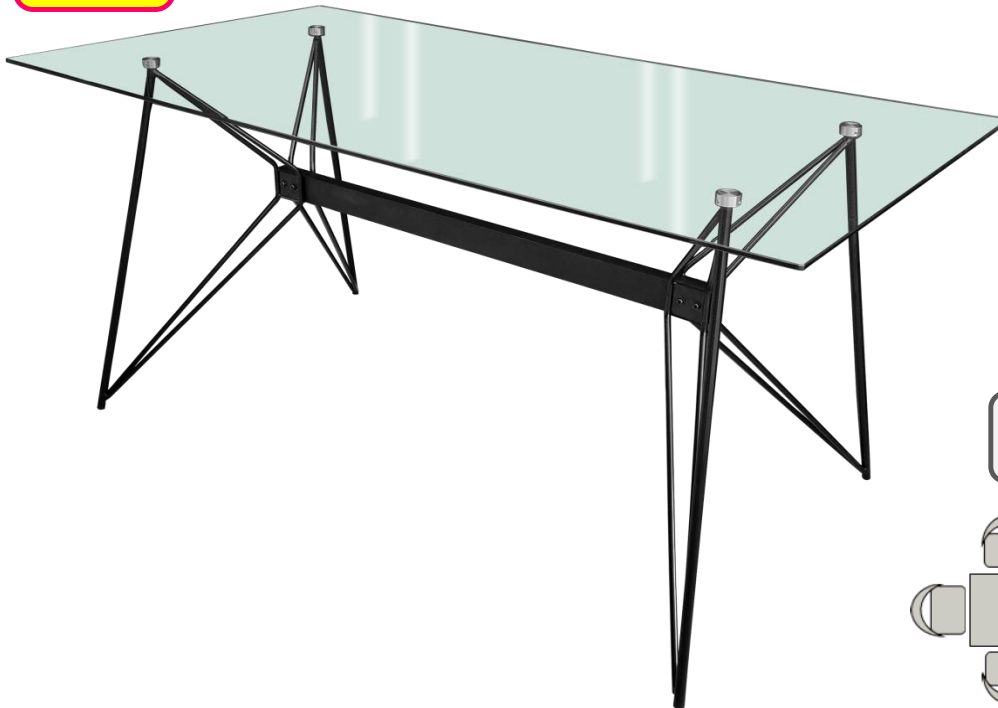

Black Leg
Rm **390.70**
Per Units

Gold Leg
Rm **437.50**
Per Units