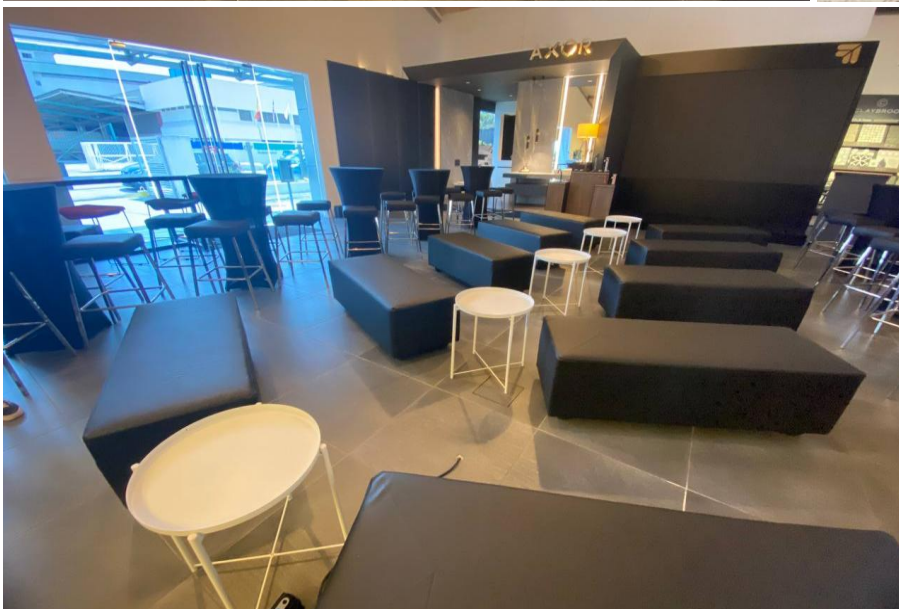

THE BEST STRUCTURE INDUSTRIAL SDN BHD (802457-K)
No.1, Jalan Suria Park 1, Suria Park Kawasan Perindustrian Kg. Baru Balakong, 43300 Seri Kembangan, Selangor Darul Ehsan, Malaysia
www.thebest.com.my | sales@thebest.com.my | H/P: 017 737 4088 / 017-707 4088 / 017-377 4088 | Tel: 03-8962 2822 | Fax: 03-8962 2832

WhatsApp

Copyright © 2021 By THE BEST STRUCTURE INDUSTRIAL SDN BHD & THE BEST RENTAL SERVICE All right reserved.
No part of this book may be reproduced or used in any manner without written permission of the copyright owner except for the use of quotations in a book review.
All photo in this catalogues is for illustration purpose only. All items or Prices shall be change without prior notice.