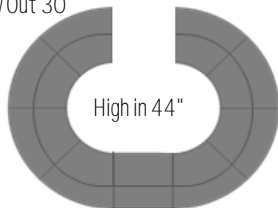

Name : Xleg Bar Counter Round 14' x 11'
Xleg Quarter Round Table 3ft x 8 Units +
Xleg Square Table 3ft x 3ft x 1 Units +
2 Level * In High 44" * Out Low 30"

Size +/-: L11' x W14'

Code :

Rm **1358.40**
Per Units