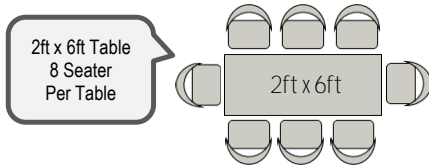

THE BEST STRUCTURE INDUSTRIAL SDN BHD (802457-K)

No.1, Jalan Suria Park 1, Suria Park Kawasan Perindustrian Kg. Baru Balakong, 43300 Seri Kembangan, Selangor Darul Ehsan, Malaysia
www.thebest.com.my | sales@thebest.com.my | H/P: 017 737 4088 / 017-707 4088 / 017-377 4088 | Tel: 03-8962 2822 | Fax: 03-8962 2832

WhatsApp

Copyright © 2021 By THE BEST STRUCTURE INDUSTRIAL SDN BHD & THE BEST RENTAL SERVICE All right reserved.
No part of this book may be reproduced or used in any manner without written permission of the copyright owner except for the use of quotations in a book review.
All photo in this catalogues is for illustration purpose only. All items or Prices shall be change without prior notice.