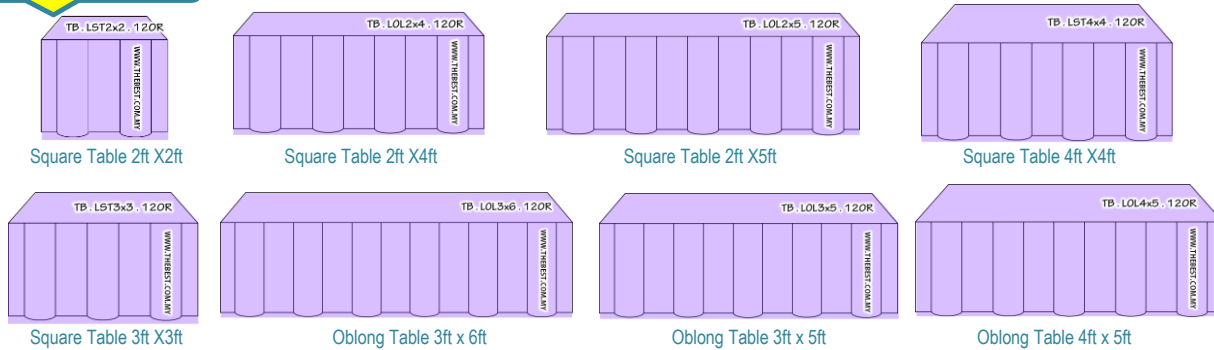

Low Table 18" H