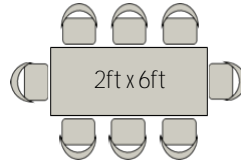

Extend Rental : Top Up RM 10% for next day event