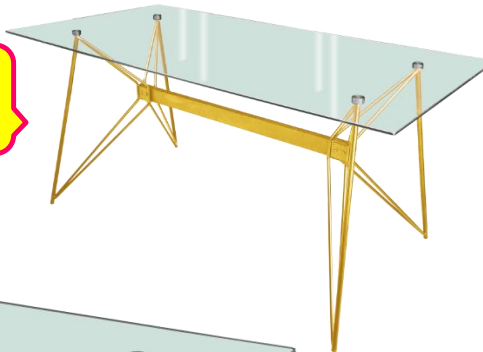

Black Leg
Rm **390.70**
Per Units

Gold Leg
Rm **437.50**
Per Units