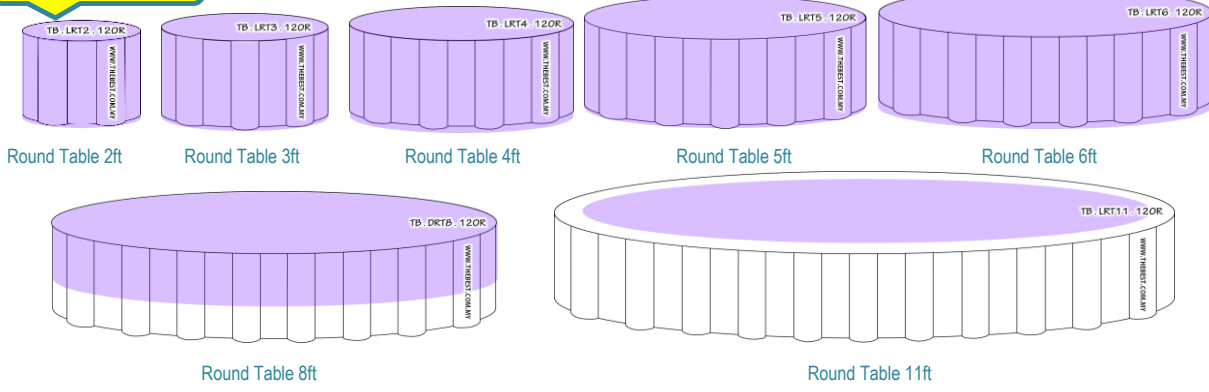

Low Table 18" H