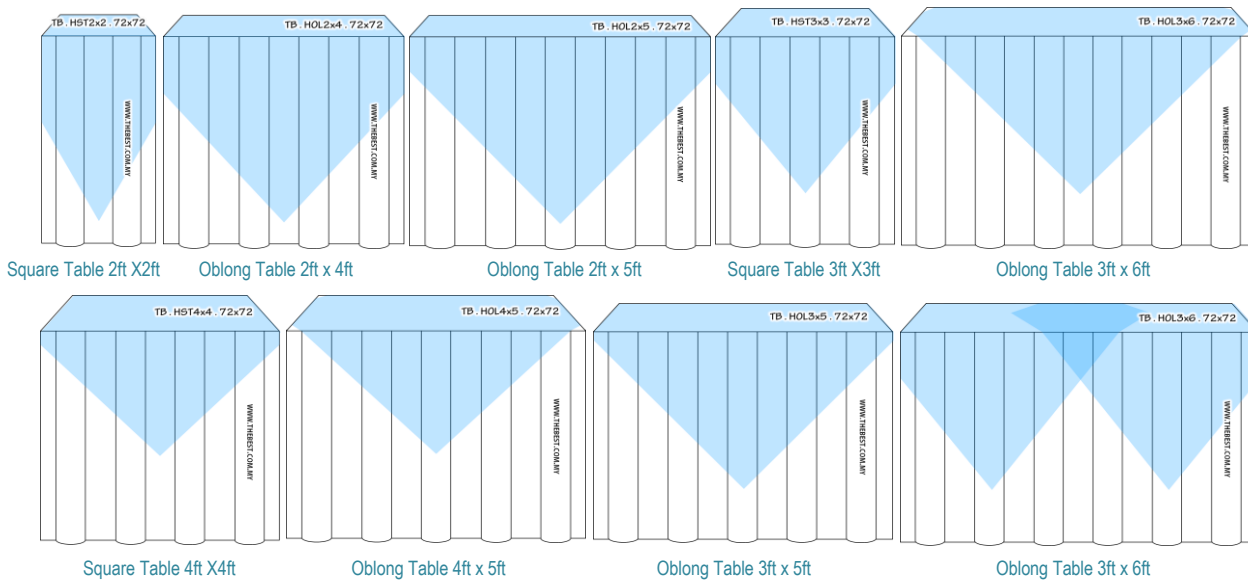

High Table 44" H

THE BEST STRUCTURE INDUSTRIAL SDN BHD (802457-K)

No.1, Jalan Suria Park 1, Suria Park Kawasan Perindustrian Kg. Baru Balakong, 43300 Seri Kembangan, Selangor Darul Ehsan, Malaysia
www.thebest.com.my | sales@thebest.com.my | H/P: 017 737 4088 / 017-707 4088 / 017-377 4088 | Tel: 03-8962 2822 | Fax: 03-8962 2832

WhatsApp

Copyright © 2021 By THE BEST STRUCTURE INDUSTRIAL SDN BHD & THE BEST RENTAL SERVICE All right reserved.
No part of this book may be reproduced or used in any manner without written permission of the copyright owner except for the use of quotations in a book review.
All photo in this catalogues is for illustration purpose only. All items or Prices shall be change without prior notice.