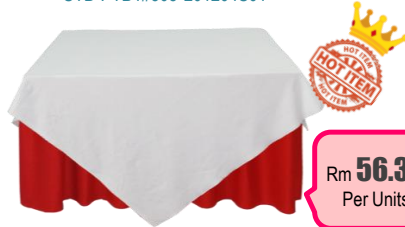

Xleg Low Square Table 3' x 3' with PQ Cloth 72"x72" & Skirting