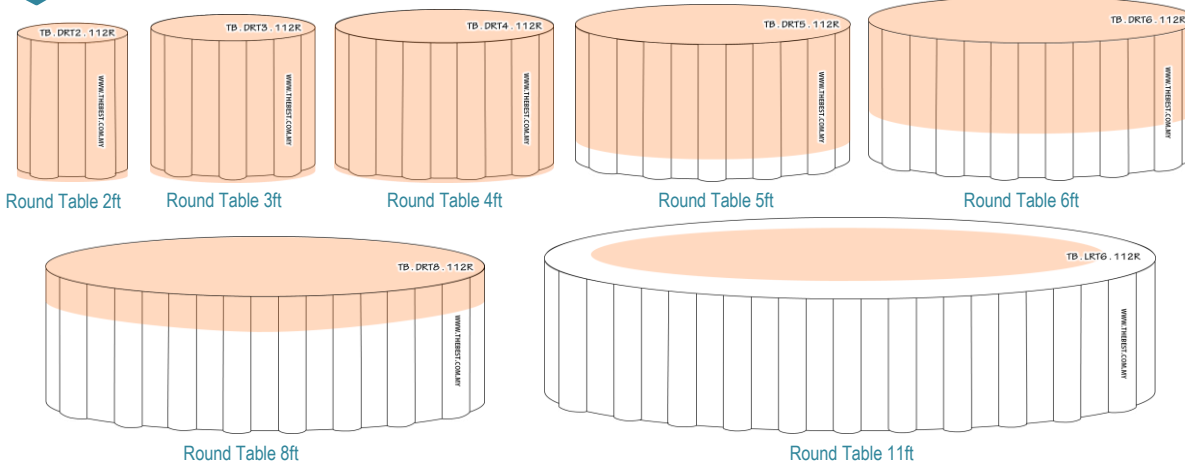

Dining Table 30" H