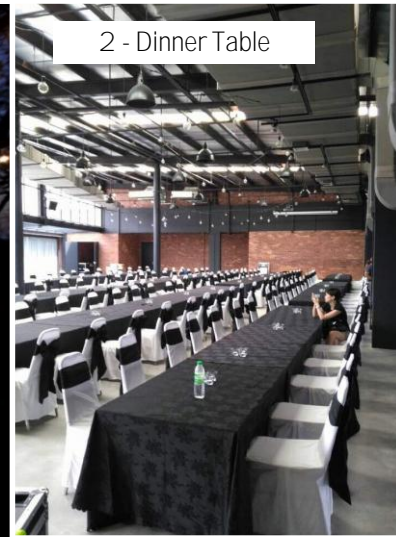

2 - Dinner Table