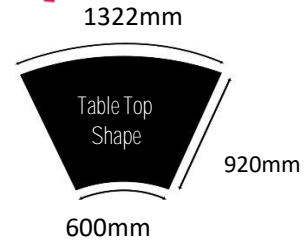

STD : TB1#24*201204S01

Rm 162.50 Per Units

Rm 68.80 Per Units

Rm 68.80 Per Units

Xleg High Bar Quarter Round Table 3ft
With PQ Cloth 72"x72" & Skirting

Xleg Dining Quarter Round Table 3ft
With PQ Cloth 72"x72" & Skirting