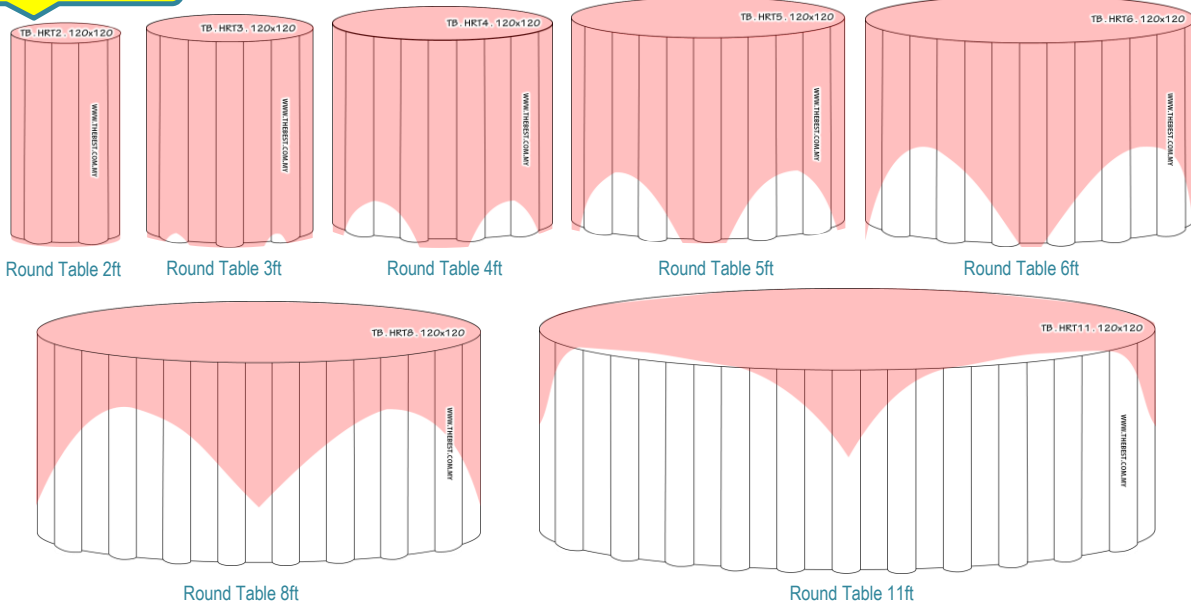

High Table 44" H

THE BEST STRUCTURE INDUSTRIAL SDN BHD (802457-K)
No.1, Jalan Suria Park 1, Suria Park Kawasan Perindustrian Kg. Baru Balakong, 43300 Seri Kembangan, Selangor Darul Ehsan, Malaysia
www.thebest.com.my | sales@thebest.com.my | H/P: 017-737 4088 / 017-707 4088 / 017-377 4088 | Tel: 03-3216 1331

WhatsApp

Copyright © 2021 By THE BEST STRUCTURE INDUSTRIAL SDN BHD & THE BEST RENTAL SERVICE All right reserved.
No part of this book may be reproduced or used in any manner without written permission of the copyright owner except for the use of quotations in a book review.
All photo in this catalogues is for illustration purpose only. All items or Prices shall be change without prior notice.