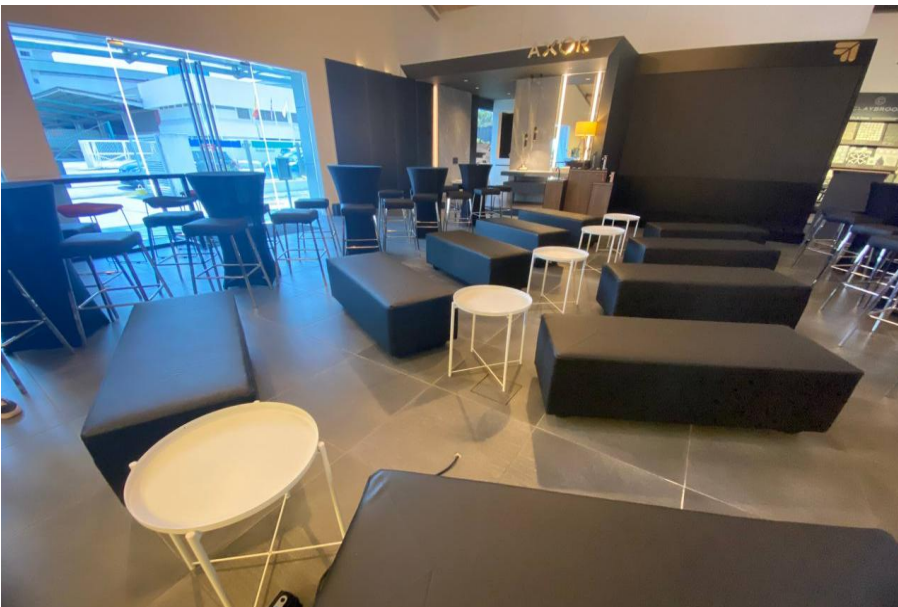

THE BEST STRUCTURE INDUSTRIAL SDN BHD (802457-K)

No.1, Jalan Suria Park 1, Suria Park Kawasan Perindustrian Kg. Baru Balakong, 43300 Seri Kembangan, Selangor Darul Ehsan, Malaysia
www.thebest.com.my | sales@thebest.com.my | H/P: 017-737 4088 / 017-707 4088 / 017-377 4088 | Tel: 03-3216 1331

WhatsApp

Copyright © 2021 By THE BEST STRUCTURE INDUSTRIAL SDN BHD & THE BEST RENTAL SERVICE All right reserved.
No part of this book may be reproduced or used in any manner without written permission of the copyright owner except for the use of quotations in a book review.
All photo in this catalogues is for illustration purpose only. All items or Prices shall be change without prior notice.