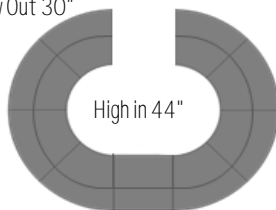

Name : Xleg Bar Counter Round 14' x 11'
Xleg Quarter Round Table 3ft x 8 Units +
Xleg Square Table 3ft x 3ft x 1 Units +
2 Level * In High 44" * Out Low 30"

Size +/-: L11' x W14'

Code :

Rm **1358.40**
Per Units