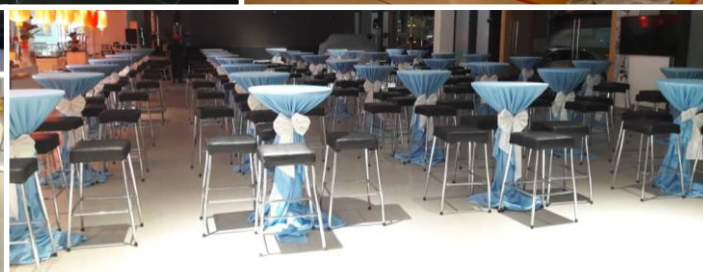

ALUMINIUM COCKTAIL TABLE WITH LAYER CLOTH + RIBBON

Index

Aluminium Cocktail Table With Layer Cloth + Ribbon

THE BEST STRUCTURE INDUSTRIAL SDN BHD (802457-K)
No.1, Jalan Suria Park 1, Suria Park Kawasan Perindustrian Kg. Baru Balakong, 43300 Seri Kembangan, Selangor Darul Ehsan, Malaysia
www.thebest.com.my | sales@thebest.com.my | H/P: 017-737 4088 / 017-707 4088 / 017-377 4088 | Tel: 03-3216 1331

WhatsApp

Copyright © 2021 By THE BEST STRUCTURE INDUSTRIAL SDN BHD & THE BEST RENTAL SERVICE All right reserved.
No part of this book may be reproduced or used in any manner without written permission of the copyright owner except for the use of quotations in a book review.
All photo in this catalogues is for illustration purpose only. All items or Prices shall be change without prior notice.