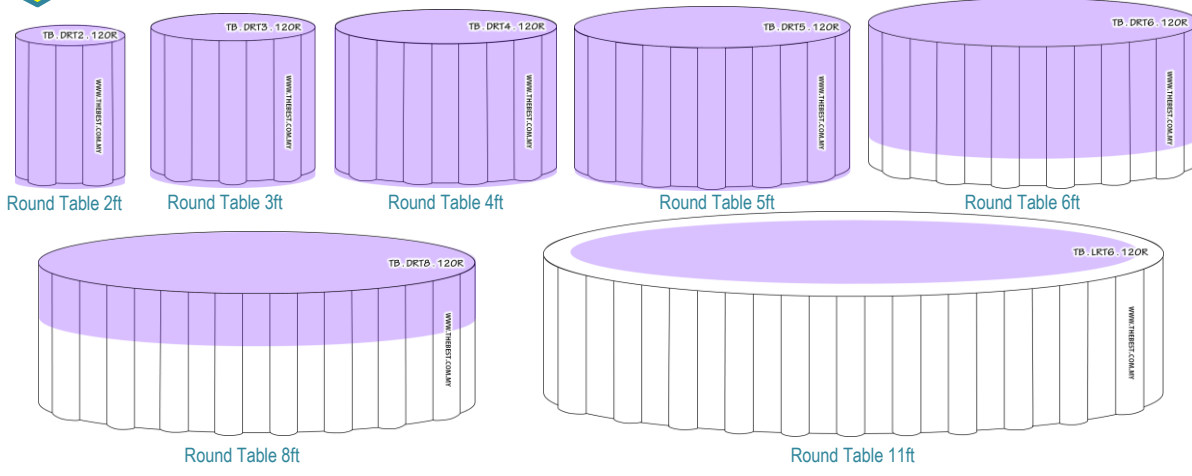

Dining Table 30" H