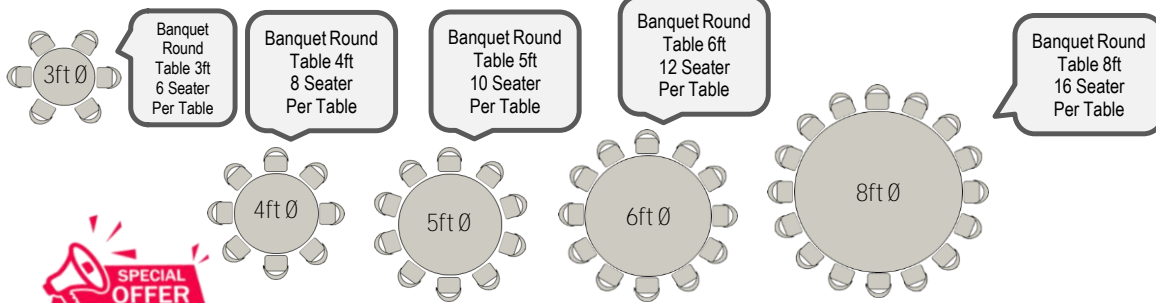

SPECIAL OFFER

Banquet Dining Round Table 3'
Rm **93.80** Per Units
Banquet Dining Round Table 4'
Rm **93.80** Per Units
Banquet Dining Round Table 5'
Rm **106.30** Per Units

Banquet Dining Round Table 3'
Rm **134.40** Per Units
Banquet Dining Round Table 4'
Rm **134.40** Per Units
Banquet Dining Round Table 5'
Rm **165.70** Per Units

Banquet Dining Round Table 5'
Rm **117.50** Per Units

Banquet Dining Round Table 6'
Rm **202.00** Per Units
Banquet Dining Round Table 8'
Rm **378.80** Per Units