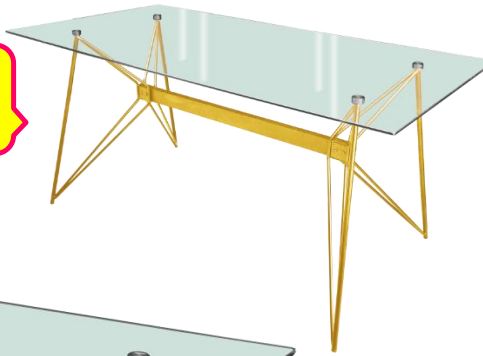

GLASS DISCUSSION TABLE 32" X 63"

[Index](#)

Glass Discussion Table 32" x 63"

Black Leg
Rm **390.70**
Per Units

Gold Leg
Rm **437.50**
Per Units