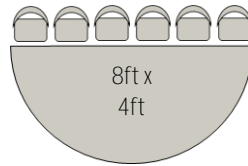

BANQUET TABLE HALF MOON 8FT X 4FT (HIGH BAR + DINING)

[Index](#)

Banquet Table Half Moon 8ft x 4ft (High Bar + Dining)

Banquet High Bar
Half Moon 4'x 8'
(Table Only)
Rm **143.80** Per Units

Banquet High Bar
Half Moon 4'x 8' with
PQ Cloth + Skirting
Rm **237.50** Per Units

Name : Banquet High Bar Table 8ft x 4ft Half Moon
Color : Gray + Black Leg
Material : Wooden Top + Metal Leg
Stock : 10 units
Dimensions : Half Moon L1215 x W24350 x H1158 (mm)
Suitable : In / Outdoor
Code : BRT-8FT-T1
STD : TB1#10*201204S01

Banquet Dining
Half Moon 4'x 8'
(Table Only)
Rm **118.80** Per Units

Banquet Dining
Half Moon 4'x 8' with
PQ Cloth + Skirting
Rm **255.00** Per Units

Name : Banquet Dining Table 8ft x 4ft Half Moon
Color : Gray + Black Leg
Material : Wooden Top + Metal Leg
Stock : 10 units
Dimensions : Half Moon L1215 x W24350 x H773 (mm)
Suitable : In / Outdoor
Code : BRT-8FT-T1
STD : TB1#10*201204S01

Extend Rental : Top Up RM 10% for next day event

Banquet Half Moon Table 4ft x 8ft
Straight Side Seat
6 Seater Per Table

Banquet Half Moon Table 4ft x 8ft
Round Side Seat
9 Seater Per Table

THE BEST STRUCTURE INDUSTRIAL SDN BHD (802457-K)