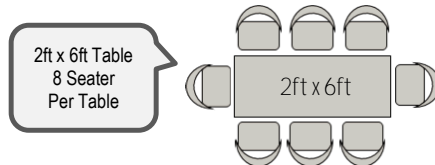

THE BEST STRUCTURE INDUSTRIAL SDN BHD (802457-K)
No.1, Jalan Suria Park 1, Suria Park Kawasan Perindustrian Kg. Baru Balakong, 43300 Seri Kembangan, Selangor Darul Ehsan, Mal aysia
www.thebest.com.my | sales@thebest.com.my | H/P: 017-737 4088 / 017-707 4088 / 017-377 4088 | Tel: 03-3216 1331

WhatsApp

Copyright © 2021 By THE BEST STRUCTURE INDUSTRIAL SDN BHD & THE BEST RENTAL SERVICE All right reserved.
No part of this book may be reproduced or used in any manner without written permission of the copyright owner except for the use of quotations in a book review.
All photo in this catalogues is for illustration purpose only. All items or Prices shall be change without prior notice.