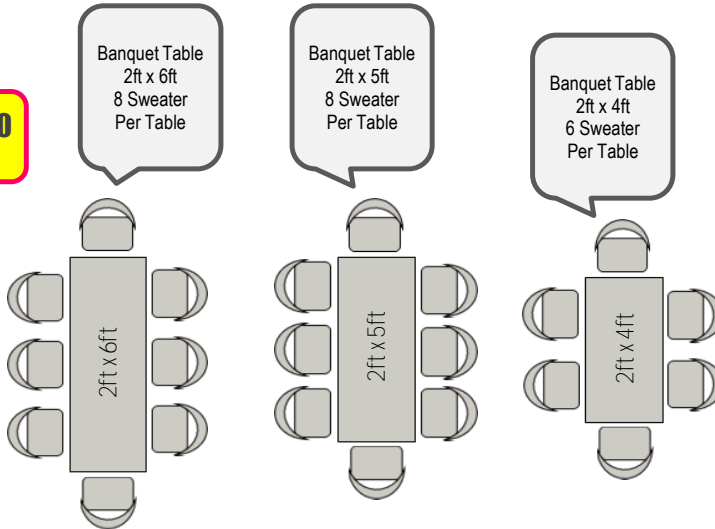

THE BEST STRUCTURE INDUSTRIAL SDN BHD (802457-K)
No.1, Jalan Suria Park 1, Suria Park Kawasan Perindustrian Kg. Baru Balakong, 43300 Seri Kembangan, Selangor Darul Ehsan, Mal aysia
www.thebest.com.my | sales@thebest.com.my | H/P: 017-737 4088 / 017-707 4088 / 017-377 4088 | Tel: 03-3216 1331

WhatsApp

Copyright © 2021 By THE BEST STRUCTURE INDUSTRIAL SDN BHD & THE BEST RENTAL SERVICE All right reserved.
No part of this book may be reproduced or used in any manner without written permission of the copyright owner except for the use of quotations in a book review.
All photo in this catalogues is for illustration purpose only. All items or Prices shall be change without prior notice.