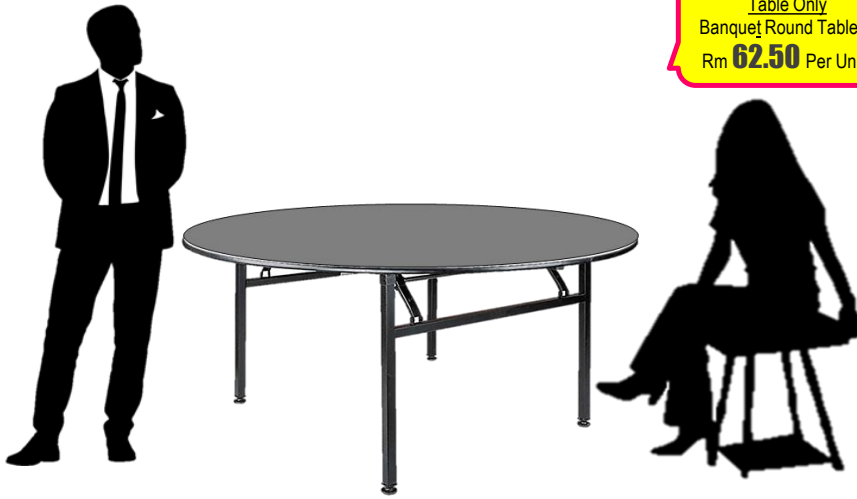

XLEG Low Round Table 3ft / 4ft / 5ft Children Table (High 18")

Table Only
Banquet Round Table 3'
Rm **62.50** Per Units

Table Only
Banquet Round Table 4'
Rm **62.50** Per Units

Table Only
Banquet Round Table 5'
Rm **75.00** Per Units

Table Only
Banquet Round Table 6'
Rm **93.80** Per Units

Table Only
Banquet Round Table 8'
Rm **237.50** Per Units

Name: Banquet Round Table 3ft	Stock: 20 Units	Code: BRT-3FT-T1	STD: TB3#0*201223S01	Color: Gray + Black Leg Material: Wooden Top + Metal Leg Dimensions Top: Ø 3' / Ø 4' / Ø 5' / Ø 6' / Ø 8' Dimensions of High: H 30" (H765mm) Suitable: In / Outdoor
Name: Banquet Round Table 4ft	Stock: 8 Units	Code: BRT-4FT-T1	STD: TB4#100*190802C01	
Name: Banquet Round Table 5ft	Stock: 64 Units	Code: BRT-5FT-T1	STD: TB2#100*190802C01	
Name: Banquet Round Table 6ft	Stock: 33 Units	Code: BRT-6FT-T1	STD: TB2#30*200205C01	
Name: Banquet Round Table 8ft	Stock: 2 Units	Code: BRT-8FT-T1	STD: TB3#5*190725C01	