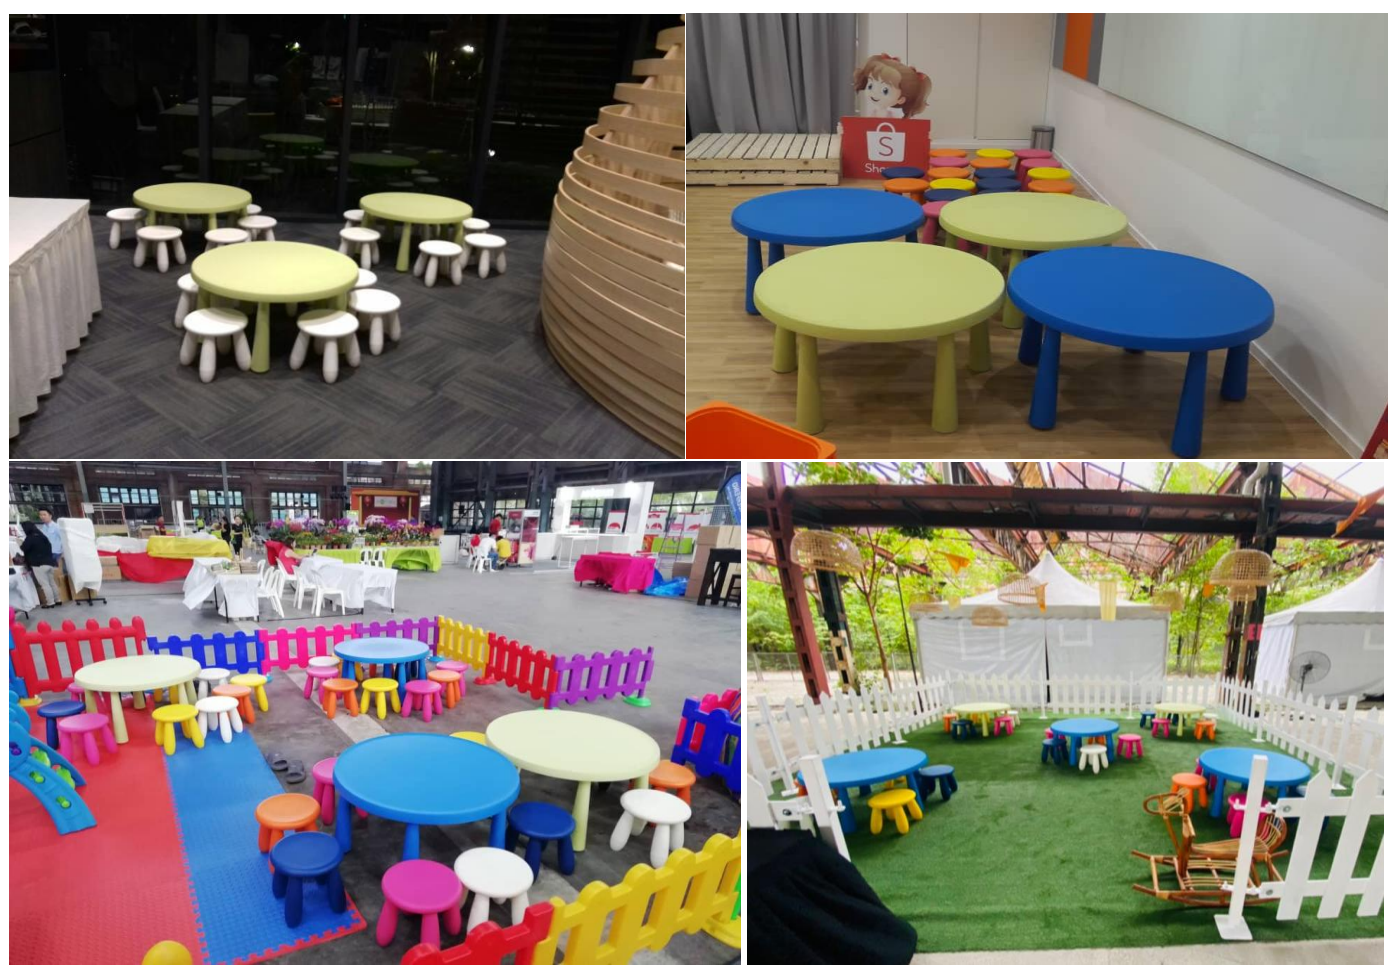

THE BEST STRUCTURE INDUSTRIAL SDN BHD (802457-K)
No.1, Jalan Suria Park 1, Suria Park Kawasan Perindustrian Kg. Baru Balakong, 43300 Seri Kembangan, Selangor Darul Ehsan, Malaysia
www.thebest.com.my | sales@thebest.com.my | H/P: 017-737 4088 / 017-707 4088 / 017-377 4088 | Tel: 03-3216 1331

WhatsApp

Copyright © 2021 By THE BEST STRUCTURE INDUSTRIAL SDN BHD & THE BEST RENTAL SERVICE All right reserved.
No part of this book may be reproduced or used in any manner without written permission of the copyright owner except for the use of quotations in a book review.
All photo in this catalogues is for illustration purpose only. All items or Prices shall be change without prior notice.