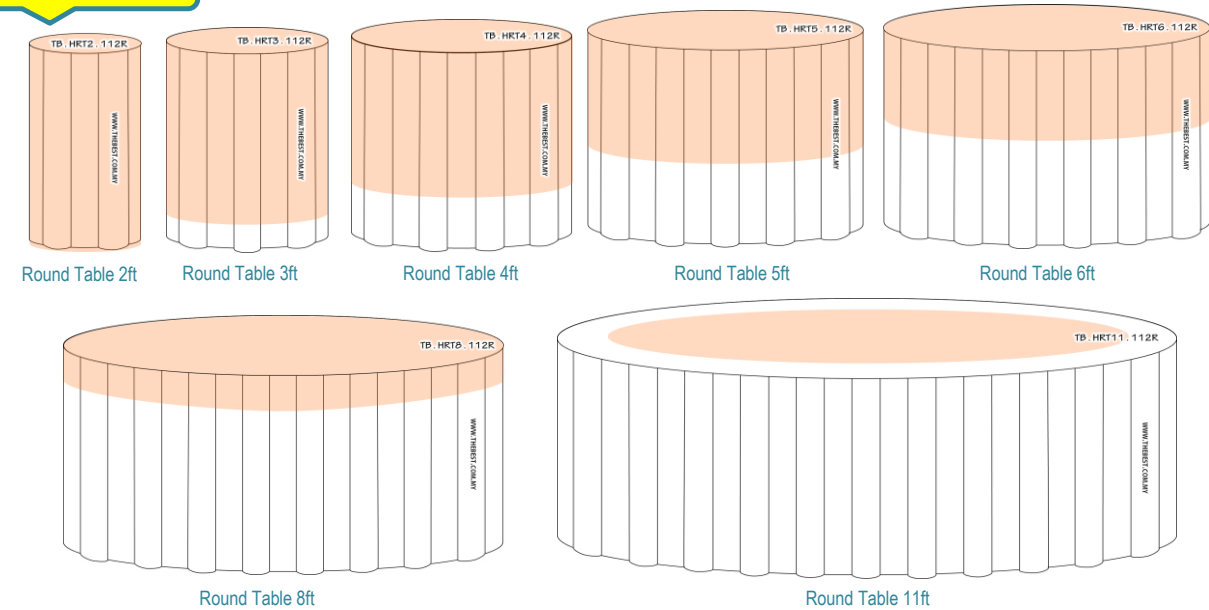

High Table 44" H

THE BEST STRUCTURE INDUSTRIAL SDN BHD (802457-K)
No.1, Jalan Suria Park 1, Suria Park Kawasan Perindustrian Kg. Baru Balakong, 43300 Seri Kembangan, Selangor Darul Ehsan, Malaysia
www.thebest.com.my | sales@thebest.com.my | H/P: 017-737 4088 / 017-707 4088 / 017-377 4088 | Tel: 03-3216 1331

WhatsApp

Copyright © 2021 By THE BEST STRUCTURE INDUSTRIAL SDN BHD & THE BEST RENTAL SERVICE All right reserved.
No part of this book may be reproduced or used in any manner without written permission of the copyright owner except for the use of quotations in a book review.
All photo in this catalogues is for illustration purpose only. All items or Prices shall be change without prior notice.