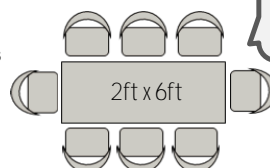

2ft x 6ft Table
8 Seater
Per Table

Glass Top Stainless Steel Dining Table 2' x 6'

GLASS TOP STAINLESS STEEL HIGH BAR TABLE 2' X 6'

INDEX