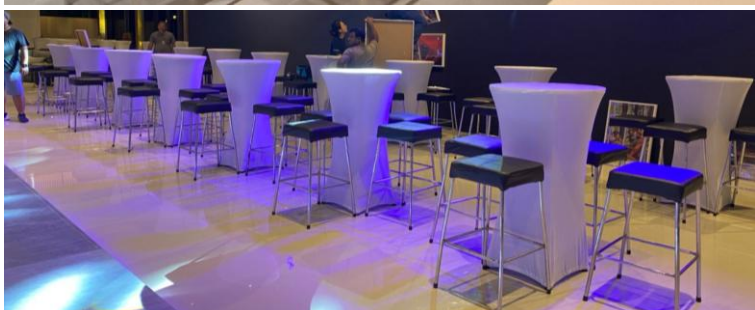

ALUMINIUM COCKTAIL TABLE WITH FITTED COVER

Aluminium Cocktail Table With Fitted Cover

THE BEST STRUCTURE INDUSTRIAL SDN BHD (802457-K)

No.1, Jalan Suria Park 1, Suria Park Kawasan Perindustrian Kg. Baru Balakong, 43300 Seri Kembangan, Selangor Darul Ehsan, Malaysia
 www.thebest.com.my | sales@thebest.com.my | H/P: 017-737 4088 / 017-707 4088 / 017-377 4088 | Tel: 03-3216 1331