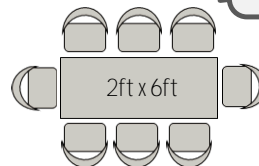

2ft x 6ft Table
8 Sweater
Per Table

Glass Top Stainless Steel High Bar Table 2' x 6'

THE BEST STRUCTURE INDUSTRIAL SDN BHD (802457-K)

No.1, Jalan Suria Park 1, Suria Park Kawasan Perindustrian Kg. Baru Balakong, 43300 Seri Kembangan, Selangor Darul Ehsan, Mal aysia
www.thebest.com.my | sales@thebest.com.my | H/P: 017-737 4088 / 017-707 4088 / 017-377 4088 | Tel: 03-3216 1331

WhatsApp

Copyright © 2021 By THE BEST STRUCTURE INDUSTRIAL SDN BHD & THE BEST RENTAL SERVICE All right reserved.

No part of this book may be reproduced or used in any manner without written permission of the copyright owner except for the use of quotations in a book review. All photo in this catalogues is for illustration purpose only. All items or Prices shall be change without prior notice.