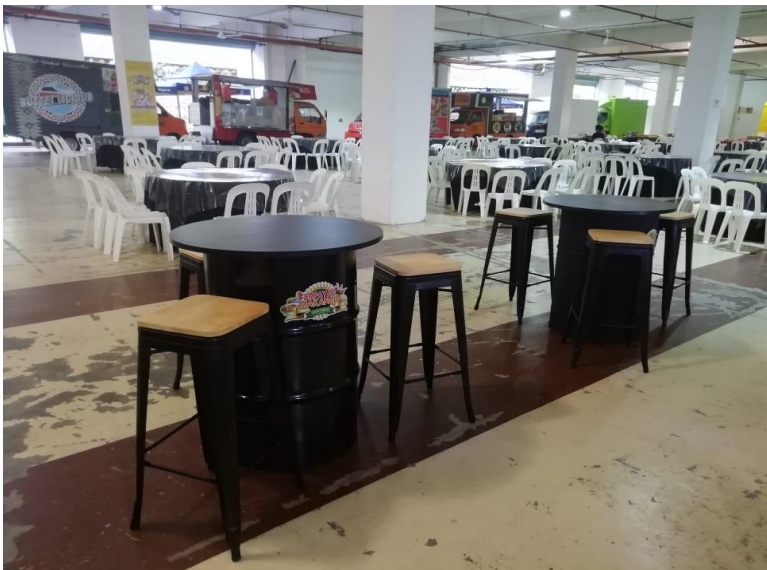

THE BEST STRUCTURE INDUSTRIAL SDN BHD (802457-K)

No.1, Jalan Suria Park 1, Suria Park Kawasan Perindustrian Kg. Baru Balakong, 43300 Seri Kembangan, Selangor Darul Ehsan, Mal aysia
www.thebest.com.my | sales@thebest.com.my | H/P: 017-737 4088 / 017-707 4088 / 017-377 4088 | Tel: 03-3216 1331

WhatsApp

Copyright © 2021 By THE BEST STRUCTURE INDUSTRIAL SDN BHD & THE BEST RENTAL SERVICE All right reserved.
No part of this book may be reproduced or used in any manner without written permission of the copyright owner except for the use of quotations in a book review.
All photo in this catalogues is for illustration purpose only. All items or Prices shall be change without prior notice.