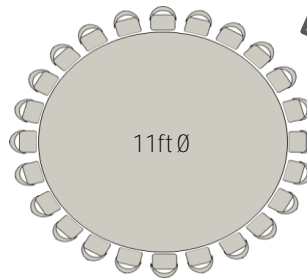

Dimensions : Table Cloth Ø 192" Full Cover

Table Cloth Ø 144" + Skirting 36ft

Code : Table QTR-33-T1

STD : TB1#24*201204S01

Extend Rental : Top Up RM 10% for next day event

Round Table 11ft
Normal 20 Sweater
Per Table
Max 24 Sweater
Per Table