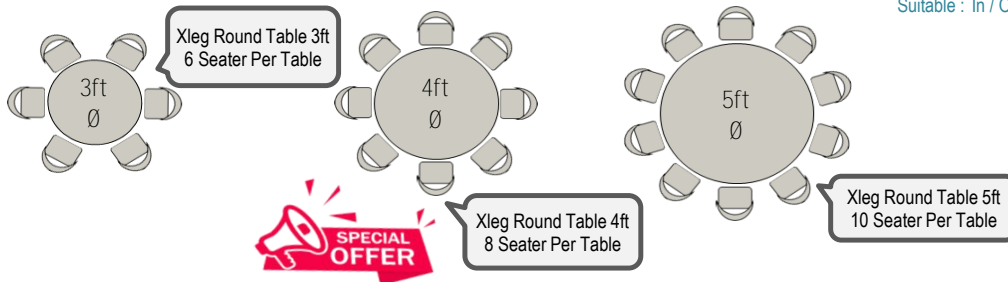

Extend Rental : Top Up RM 10% for next day event

Dimensions of High: H 30.5"

Suitable : In / Outdoor

Table With Cloth
Xleg Dining Round Table 3'
Rm **25.00** Per Units
Xleg Dining Round Table 4'
Rm **28.80** Per Units
Xleg Dining Round Table 5'
Rm **32.50** Per Units

Table With Cloth + Skirting
Xleg Dining Round Table 3'
Rm **50.00** Per Units
Xleg Dining Round Table 4'
Rm **56.30** Per Units
Xleg Dining Round Table 5'
Rm **62.50** Per Units

Table With Cloth + Skirting
Xleg Dining Round Table 3'
Rm **84.40** Per Units
Xleg Dining Round Table 4'
Rm **88.20** Per Units
Xleg Dining Round Table 5'
Rm **110.70** Per Units