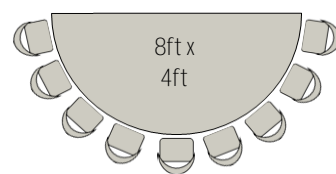

Banquet Dining
Half Moon 4'x 8'
(Table Only)
Rm **118.80** Per Units

Banquet Dining
Half Moon 4'x 8' with
PQ Cloth + Skirting
Rm **255.00** Per Units

Name : Banquet Dining Table 8ft x 4ft Half Moon
Color : Gray + Black Leg
Material : Wooden Top + Metal Leg
Stock : 10 units
Dimensions : Half Moon L1215 x W24350 x H773 (mm)
Suitable : In / Outdoor
Code : BRT-8FT-T1
STD : TB1#10*201204S01

Extend Rental : Top Up RM 10% for next day event

Banquet Half Moon Table 4ft x 8ft
Straight Side Seat
6 Seater Per Table

Banquet Half Moon Table 4ft x 8ft
Round Side Seat
9 Seater Per Table

THE BEST STRUCTURE INDUSTRIAL SDN BHD (802457-K)