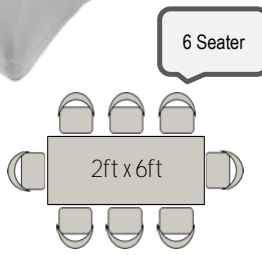

DINING BANQUET TABLE 2FT X 6FT WITH FITTED COVER

[Index](#)

Square
Rm **131.30**
Per Units

Name : Dining Banquet Table 2ft x 6ft With Fitted Cover
Colour : White Stock : 20 Units
Colour : Black Stock : 20 Units

Dimensions : L630 x W1825 x H770
Suitable : In / Outdoor
Material : Laminate Top Steel Leg

Code :
Code :

Extend Rental : Top Up RM 10% for next day event

Dining Banquet Table 2ft x 6ft With Fitted Cover