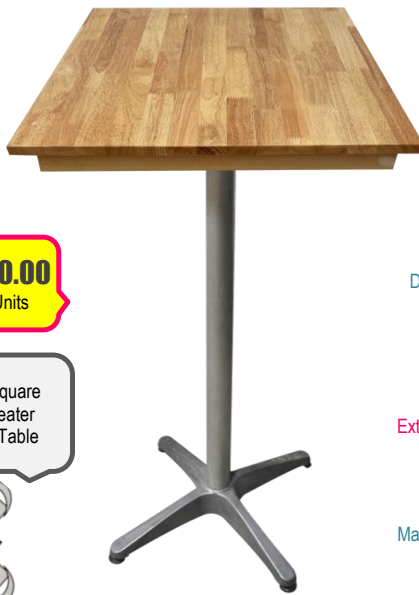

2ft square
4 Seater
Per Table

Extend Rental : Top Up RM 10% for next day event

Maple Wood Round Coffee Table 2ft

MAPLE WOODEN SQUARE COCKTAIL TABLE 2FT X 2FT

[INDEX](#)

Rm **100.00**
Per Units

2ft Square
4 Seater
Per Table