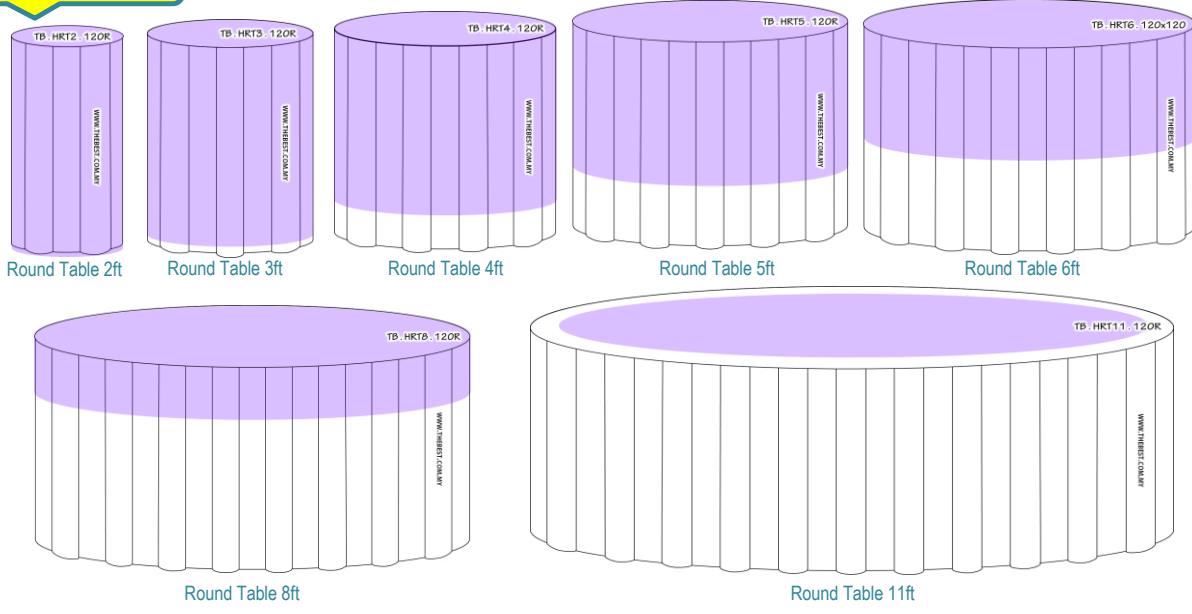

High Table 44" H

THE BEST STRUCTURE INDUSTRIAL SDN BHD (802457-K)
No.1, Jalan Suria Park 1, Suria Park Kawasan Perindustrian Kg. Baru Balakong, 43300 Seri Kembangan, Selangor Darul Ehsan, Malaysia
www.thebest.com.my | sales@thebest.com.my | H/P: 017-737 4088 / 017-707 4088 / 017-377 4088 | Tel: 03-3216 1331

WhatsApp

Copyright © 2021 By THE BEST STRUCTURE INDUSTRIAL SDN BHD & THE BEST RENTAL SERVICE All right reserved.
No part of this book may be reproduced or used in any manner without written permission of the copyright owner except for the use of quotations in a book review.
All photo in this catalogues is for illustration purpose only. All items or Prices shall be change without prior notice.