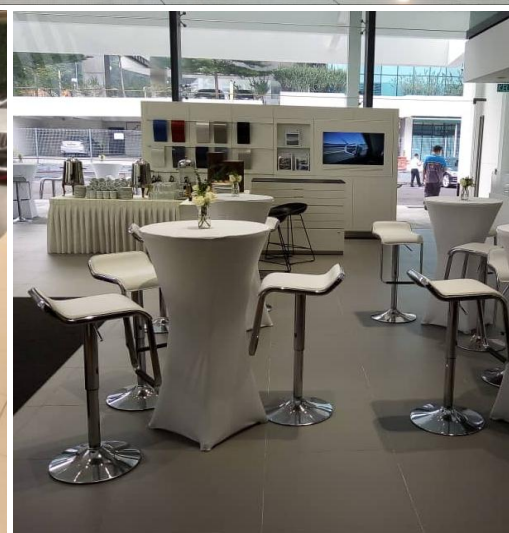

ALUMINIUM COCKTAIL TABLE WITH FITTED COVER

Aluminium Cocktail Table With Fitted Cover

THE BEST STRUCTURE INDUSTRIAL SDN BHD (802457-K)

No.1, Jalan Suria Park 1, Suria Park Kawasan Perindustrian Kg. Baru Balakong, 43300 Seri Kembangan, Selangor Darul Ehsan, Malaysia
 www.thebest.com.my | sales@thebest.com.my | H/P: 017-737 4088 / 017-707 4088 / 017-377 4088 | Tel: 03-3216 1331