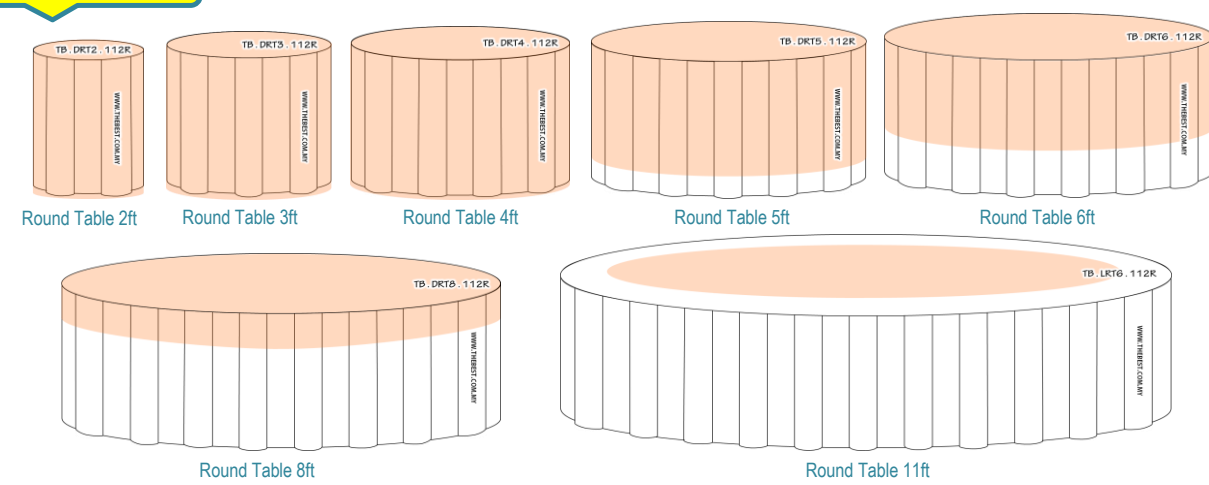

Dining Table 30" H