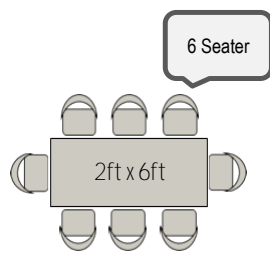

HIGH BAR BANQUET TABLE 2FT X 6FT WITH FITTED COVER

[Index](#)

Square
Rm **168.80**
Per Units

Extend Rental : Top Up RM 10% for next day event

Name : High Bar Banquet Table 2ft x 6ft With Fitted Cover
Colour : White Stock :
Colour : Black Stock :
Suitable : In / Outdoor
Material : Laminate Top Steel Leg
Dimensions : L630 x W1825 x H1145
Code :
Code :

High Bar Banquet Table 2ft x 6ft With Fitted Cover

THE BEST STRUCTURE INDUSTRIAL SDN BHD (802457-K)
No.1, Jalan Suria Park 1, Suria Park Kawasan Perindustrian Kg. Baru Balakong, 43300 Seri Kembangan, Selangor Darul Ehsan, Malaysia
www.thebest.com.my | sales@thebest.com.my | H/P: 017-737 4088 / 017-707 4088 / 017-377 4088 | Tel: 03-3216 1331

WhatsApp

Copyright © 2021 By THE BEST STRUCTURE INDUSTRIAL SDN BHD & THE BEST RENTAL SERVICE All right reserved.
No part of this book may be reproduced or used in any manner without written permission of the copyright owner except for the use of quotations in a book review.
All photo in this catalogues is for illustration purpose only. All items or Prices shall be change without prior notice.