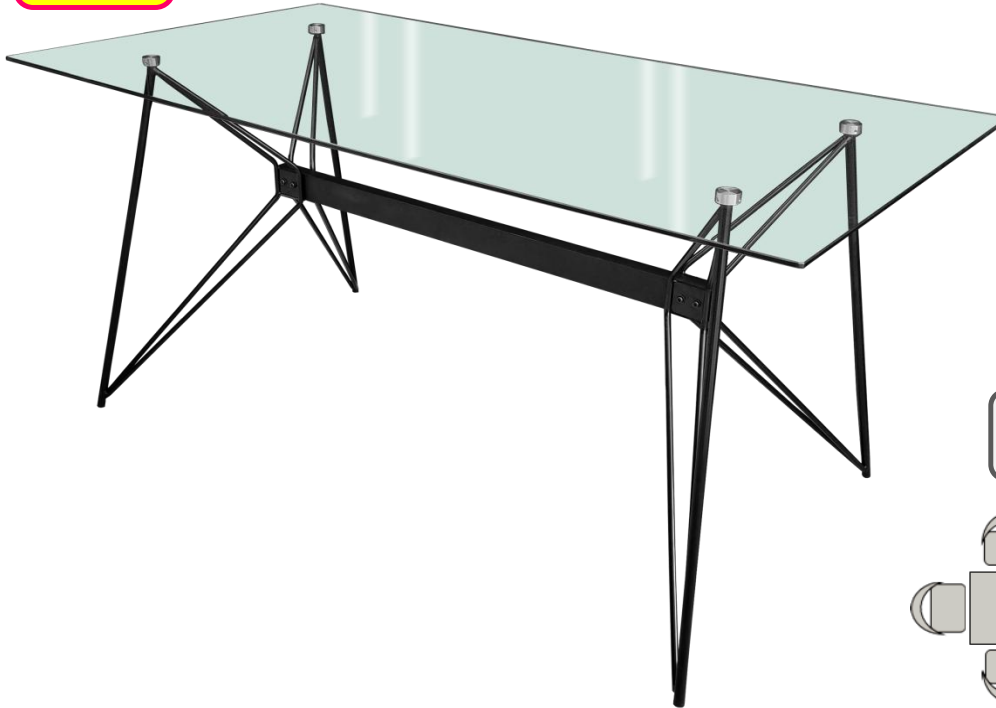

GLASS DISCUSSION TABLE 32" X 63"

[Index](#)

Glass Discussion Table 32" x 63"

Black Leg
Rm **390.70**
Per Units

Gold Leg
Rm **437.50**
Per Units