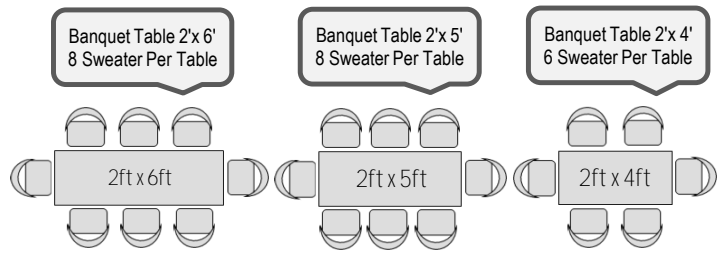

1) Baby Pink
Stock : 150 Units
Code:
STD :TB1#3-30 / 15-50

2) Pink
Stock : 100 Units
Code:
STD :TB1#3-15 / 15-60

3) Light Purple
Stock : 100 Units
Code:
STD :TB1#3-70 / 15-80

4) Deep Purple
Stock : 200 Units
Code:
STD :TB1#3-58 / 15-54

5) Maroon
Stock : 200 Units
Code:
STD :TB1#3-58 / 15-54

6) Yellow
Stock : 80 Units
Code:
STD :TB1#3-63 / 15-49

7) Golden Yellow
Stock : 80 Units
Code:
STD :TB1#3-15 / 15-45

8) Gold
Stock : 100 Units
Code:
STD :TB1#3-00 / 15-60

9) Orange
Stock : 100 Units
Code:
STD :TB1#3-25 / 15-62

10) Red
Stock : 250 Units
Code:
STD :TB1#3-100 / 15-140

11) White
Stock : 250 Units
Code:
STD :TB1#3-122 / 15-100

12) Cream
Stock : 200 Units
Code:
STD :TB1#3-72 / 15-150

13) Apple Green
Stock : 80 Units
Code:
STD :TB1#3-12 / 15-36

14) Olive Green
Stock : 80 Units
Code:
STD :TB1#3-35 / 15-77

15) Green
Stock : 80 Units
Code:
STD :TB1#3-55 / 15-70

16) Grey
Stock : 100 Units
Code:
STD :TB1#3-34 / 15-80

17) Turquoise
Stock : 80 Units
Code:
STD :TB1#3-35 / 15-71

18) Baby Blue
Stock : 80 Units
Code:
STD :TB5#3-20 / 15-34

19) Royal Blue
Stock : 200 Units
Code:
STD :TB1#3-25 / 15-200

20) Dark Blue
Stock : 100 Units
Code:
STD :TB1#3-00 / 15-00

THE BEST STRUCTURE INDUSTRIAL SDN BHD (802457-K)
No.1, Jalan Suria Park 1, Suria Park Kawasan Perindustrian Kg. Baru Balakong, 43300 Seri Kembangan, Selangor Darul Ehsan, Malaysia
www.thebest.com.my | sales@thebest.com.my | H/P: 017-737 4088 / 017-707 4088 / 017-377 4088 | Tel: 03-3216 1331

WhatsApp

Copyright © 2021 By THE BEST STRUCTURE INDUSTRIAL SDN BHD & THE BEST RENTAL SERVICE All right reserved.
No part of this book may be reproduced or used in any manner without written permission of the copyright owner except for the use of quotations in a book review.
All photo in this catalogues is for illustration purpose only. All items or Prices shall be change without prior notice.