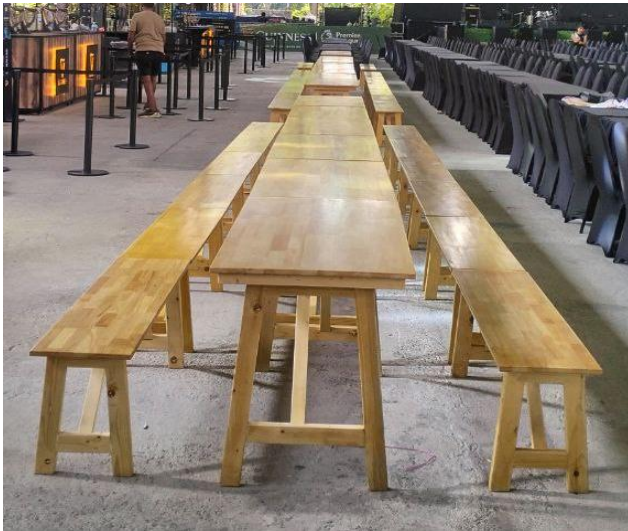

Color : Light Brown Maple

Stock : 100 units

Material : Wooden

Suitable : In / Outdoor

Dimensions : L310 x W1220 x H460 (mm)

Code : MWB-12-FM

STD : TB2#50 *190812S01

Extend Rental : Top Up RM 10% for next day event