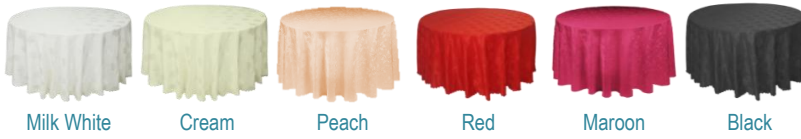

Cloth Only

1) Damask Cloth 120"

RM 42.50

NORMAL UNITS

LOW TABLE

1) Low X-leg 3'x3' Table with Damask Cloth 120"

RM 55.00

2) Low X-leg 3' Round Table with Damask Cloth 120"

RM 55.00

3) Low X-leg 4' Round Table with Damask Cloth 120"

RM 58.80

4) Low X-leg 5' Round Table with Damask Cloth 120"

RM 62.50

DINING TABLE

1) Dining X-leg 3'x3' Table with Damask Cloth 120"

RM 55.00

2) Dining X-leg 3' Round Table with Damask Cloth 120"

RM 55.00

3) Dining X-leg 4' Round Table with Damask Cloth 120"

RM 58.80

4) Dining X-leg 5' Round Table with Damask Cloth 120"

RM 62.50

5) Dining Banquet Round Table 2' x 4' with Damask Cloth 120" & Skirting 18ft

RM 139.40

6) Dining Banquet Round Table 2' x 5' with Damask Cloth 120" & Skirting 18ft

RM 139.40

7) Dining Banquet Round Table 2' x 6' with Damask Cloth 120" & Skirting 18ft

RM 173.80

8) Dining Banquet Round Table 3' with Damask Cloth 120"

RM 105.00

9) Dining Banquet Round Table 4' with Damask Cloth 120"

RM 105.00

10) Dining Banquet Round Table 5' with Damask Cloth 120"

RM 117.50

11) Dining Banquet Round Table 6' with Damask Cloth 120" & Skirting 18ft

RM 202.00

12) Dining Banquet Half Moon Table 8' with Damask Cloth 120" & Skirting 30ft

RM 255.10

13) Dining Banquet Round Table 8' with Damask Cloth 120" & Skirting 30ft

RM 373.80

14) Dining Round Table 11' with Damask Cloth 144" & Skirting 36ft

RM 625.00

HIGHT TABLE

1) Aluminium Cocktail Table 2' Round with Damask Cloth & Nor Ribbon

RM 111.30

2) Aluminium Cocktail Table 2'x2' Round with Damask Cloth & Nor Ribbon

RM 117.50

3) High Bar X-leg 3' Round Table with Damask Cloth 120"

RM 105.00

4) High Bar X-leg 3' Round Table with Damask Cloth 120" & Skirting 15ft

RM 180.00

5) High Bar X-leg 4' Round Table with Damask Cloth 120" & Skirting 18ft

RM 192.50

6) High Bar X-leg 5' Round Table with Damask Cloth 120" & Skirting 18ft

RM 276.30

7) High Bar X-leg 3'x3' Table with Damask Cloth 120" & Skirting 15ft

RM 180.00

8) High Bar X-leg 3'x5' Table with Damask Cloth 120" & Skirting 18ft

RM 257.50

9) High Bar X-leg 3'x6' Table with Damask Cloth 120" & Skirting 18ft

RM 257.50

10) High Bar Banquet Round Table 2' x 4' with Damask Cloth 120" & Skirting 15ft

RM 192.50

11) High Bar Banquet Round Table 2' x 5' with Damask Cloth 120" & Skirting 18ft

RM 192.50

12) High Bar Banquet Round Table 2' x 6' with Damask Cloth 120" & Skirting 18ft

RM 232.50

THE BEST STRUCTURE INDUSTRIAL SDN BHD (802457-K)

No.1, Jalan Suria Park 1, Suria Park Kawasan Perindustrian Kg. Baru Balakong, 43300 Seri Kembangan, Selangor Darul Ehsan, Mal aysia
www.thebest.com.my | sales@thebest.com.my | H/P: 017-737 4088 / 017-707 4088 / 017-377 4088 | Tel: 03-3216 1331

WhatsApp