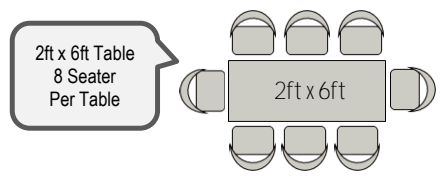

THE BEST STRUCTURE INDUSTRIAL SDN BHD (802457-K)
No.1, Jalan Suria Park 1, Suria Park Kawasan Perindustrian Kg. Baru Balakong, 43300 Seri Kembangan, Selangor Darul Ehsan, Mal aysia
www.thebest.com.my | sales@thebest.com.my | H/P: 017-737 4088 / 017-707 4088 / 017-377 4088 | Tel: 03-3216 1331

WhatsApp

Copyright © 2021 By THE BEST STRUCTURE INDUSTRIAL SDN BHD & THE BEST RENTAL SERVICE All right reserved.
No part of this book may be reproduced or used in any manner without written permission of the copyright owner except for the use of quotations in a book review.
All photo in this catalogues is for illustration purpose only. All items or Prices shall be change without prior notice.