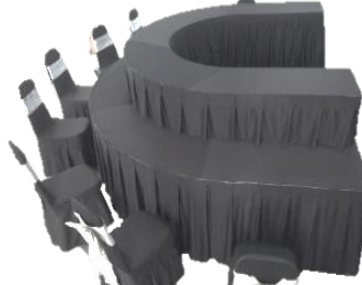

Sample 13

Low Out 30"

Name : Xleg Half Moon Bar Counter 14' x 11'
Xleg Quarter Round Table 3ft x 8 Units +
Xleg Square Table 3ft x 3ft x 1 Units +
2 Level * In High 44" * Out Low 30"

Size +/-: L11' x W8'6"

Code :