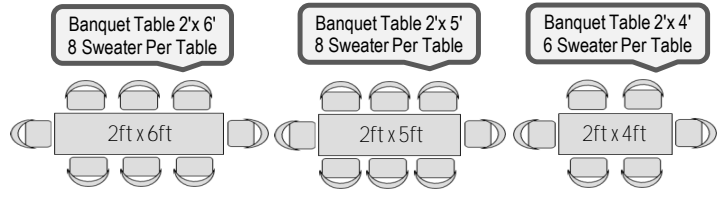

1) Baby Pink
Stock : 10 Units
Code:
STD :TB5#3-0 / 15-0

2) Pink
Stock : 10 Units
Code:
STD :TB5#3-0 / 15-0

3) Light Purple
Stock : 10 Units
Code:
STD :TB5#3-0 / 15-0

4) Deep Purple
Stock : 50 Units
Code:
STD :TB5#3-0 / 15-0

5) Maroon
Stock : 50 Units
Code:
STD :TB5#3-0 / 15-0

6) Yellow
Stock : 10 Units
Code:
STD :TB5#3-0 / 15-0

7) Golden Yellow
Stock : 10 Units
Code:
STD :TB5#3-0 / 15-0

8) Gold
Stock : 10 Units
Code:
STD :TB5#3-0 / 15-0

9) Orange
Stock : 10 Units
Code:
STD :TB5#3-4 / 15-4

10) Red
Stock : 50 Units
Code:
STD :TB5#3-6 / 15-9

11) White
Stock : 50 Units
Code:
STD :TB2#3-44 / 15-44

12) Cream
Stock : 50 Units
Code:
STD :TB5#3-0 / 15-0

13) Apple Green
Stock : 10 Units
Code:
STD :TB5#3-0 / 15-0

14) Olive Green
Stock : 10 Units
Code:
STD :TB5#3-0 / 15-0

15) Green
Stock : 10 Units
Code:
STD :TB5#3-0 / 15-0

16) Grey
Stock : 50 Units
Code:
STD :TB5#3-0 / 15-0

17) Turquoise
Stock : 10 Units
Code:
STD :TB5#3-0 / 15-0

18) Baby Blue
Stock : 10 Units
Code:
STD :TB5#3-0 / 15-0

19) Royal Blue
Stock : 10 Units
Code:
STD :TB5#3-0 / 15-0

20) Dark Blue
Stock : 10 Units
Code:
STD :TB5#3-0 / 15-0

THE BEST STRUCTURE INDUSTRIAL SDN BHD (802457-K)

No.1, Jalan Suria Park 1, Suria Park Kawasan Perindustrian Kg. Baru Balakong, 43300 Seri Kembangan, Selangor Darul Ehsan, Mal aysia
www.thebest.com.my | sales@thebest.com.my | H/P: 017-737 4088 / 017-707 4088 / 017-377 4088 | Tel: 03-3216 1331

WhatsApp

Copyright © 2021 By THE BEST STRUCTURE INDUSTRIAL SDN BHD & THE BEST RENTAL SERVICE All right reserved.
No part of this book may be reproduced or used in any manner without written permission of the copyright owner except for the use of quotations in a book review.
All photo in this catalogues is for illustration purpose only. All items or Prices shall be change without prior notice.