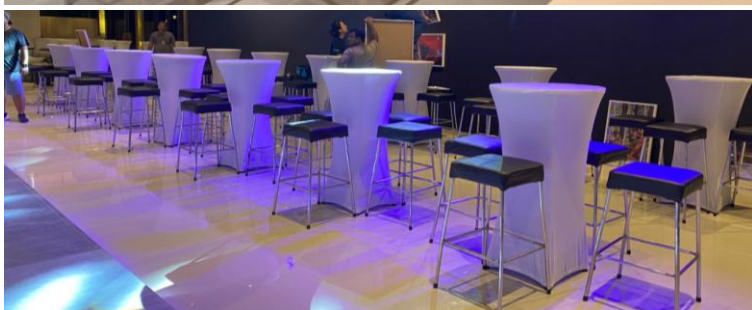

ALUMINIUM COCKTAIL TABLE WITH FITTED COVER

THE BEST STRUCTURE INDUSTRIAL SDN BHD (802457-K)

No.1, Jalan Suria Park 1, Suria Park Kawasan Perindustrian Kg. Baru Balakong, 43300 Seri Kembangan, Selangor Darul Ehsan, Malaysia
www.thebest.com.my | sales@thebest.com.my | H/P: 017-737 4088 / 017-707 4088 / 017-377 4088 | Tel: 03-3216 1331

WhatsApp

Copyright © 2021 By THE BEST STRUCTURE INDUSTRIAL SDN BHD & THE BEST RENTAL SERVICE All right reserved.
No part of this book may be reproduced or used in any manner without written permission of the copyright owner except for the use of quotations in a book review.
All photo in this catalogues is for illustration purpose only. All items or Prices shall be change without prior notice.