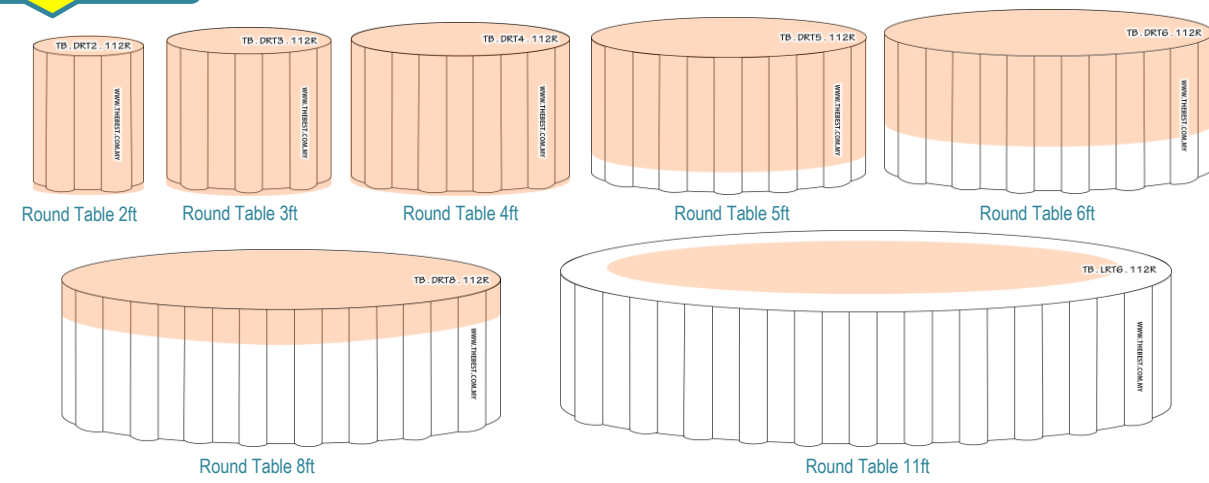

Dining Table 30" H