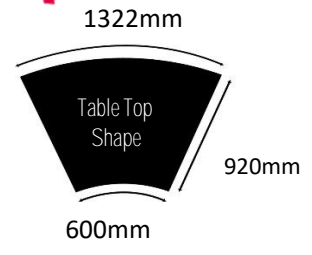

Name: Xleg High Bar Quarter Round Table 3ft
Colour : Brown   Stock : 32 Units
Material : Wooden Top + Metal Leg
Dimensions : L970 x (MW1280/IW600 Ø) x H1150
Suitable : In / Outdoor
Code : QRT-33-T1
STD : TB1#24*201204S01

Name: Xleg Dining Quarter Round Table 3ft
Colour : Brown   Stock : 32 Units
Material : Wooden Top + Metal Leg
Dimensions : L970 x (MW 1280/IW 600 Ø) x H775
Suitable : In / Outdoor
Code : QRT-33-T1
STD : TB1#24*201204S01

Name: Xleg Low Quarter Round Table 3ft
Colour : Brown   Stock :
Material : Wooden Top + Metal Leg
Dimensions : L970 x (MW 1280/IW 600 Ø) x H475
Suitable : In / Outdoor
Code : QRT-33-T1
STD : TB1#24*201204S01

Extend Rental : Top Up RM 10% for next day event

Xleg High Bar Quarter Round Table 3ft
With PQ Cloth 72"x72" & Skirting