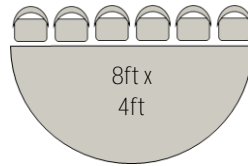

BANQUET TABLE HALF MOON 8FT X 4FT (HIGH BAR + DINING)

[Index](#)

Banquet Table Half Moon 8ft x 4ft (High Bar + Dining)

Banquet High Bar
Half Moon 4'x 8'
(Table Only)
Rm **143.80** Per Units

Banquet High Bar
Half Moon 4'x 8' with
PQ Cloth + Skirting
Rm **237.50** Per Units

Banquet Dining
Half Moon 4'x 8'
(Table Only)
Rm **118.80** Per Units

Banquet Dining
Half Moon 4'x 8' with
PQ Cloth + Skirting
Rm **255.00** Per Units

Name : Banquet Dining Table 8ft x 4ft Half Moon
Color : Gray + Black Leg
Material : Wooden Top + Metal Leg
Stock : 10 units
Dimensions : Half Moon L1215 x W24350 x H773 (mm)
Suitable : In / Outdoor
Code : BRT-8FT-T1
STD : TB1#10*201204S01

Extend Rental : Top Up RM 10% for next day event

Banquet Half Moon Table 4ft x 8ft
Straight Side Seat
6 Seater Per Table

Banquet Half Moon Table 4ft x 8ft
Round Side Seat
9 Seater Per Table

THE BEST STRUCTURE INDUSTRIAL SDN BHD (802457-K)