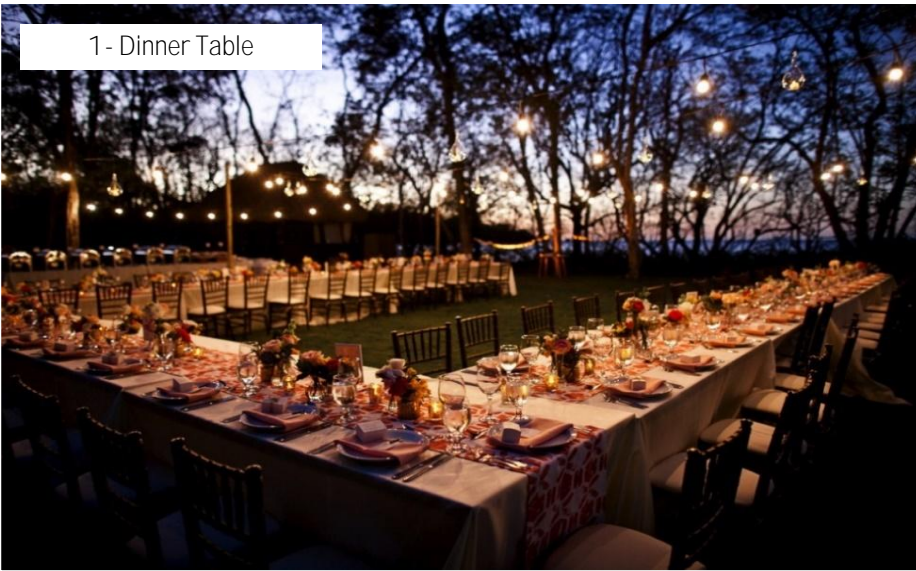

2 - Dinner Table

3 - Dinner Table

1 - Dinner Table