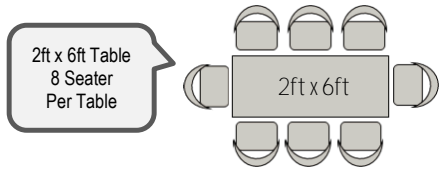

THE BEST STRUCTURE INDUSTRIAL SDN BHD (802457-K)
No.1, Jalan Suria Park 1, Suria Park Kawasan Perindustrian Kg. Baru Balakong, 43300 Seri Kembangan, Selangor Darul Ehsan, Mal aysia
www.thebest.com.my | sales@thebest.com.my | H/P: 017-737 4088 / 017-707 4088 / 017-377 4088 | Tel: 03-3216 1331

WhatsApp

Copyright © 2021 By THE BEST STRUCTURE INDUSTRIAL SDN BHD & THE BEST RENTAL SERVICE All right reserved.
No part of this book may be reproduced or used in any manner without written permission of the copyright owner except for the use of quotations in a book review.
All photo in this catalogues is for illustration purpose only. All items or Prices shall be change without prior notice.