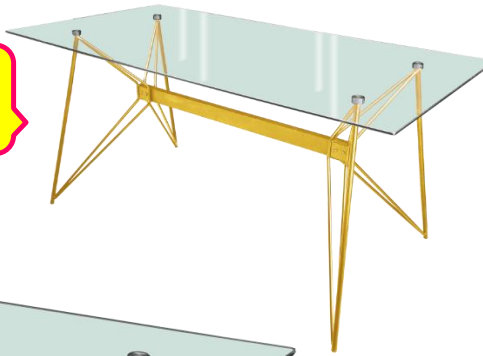

Black Leg
Rm **390.70**
Per Units

Gold Leg
Rm **437.50**
Per Units