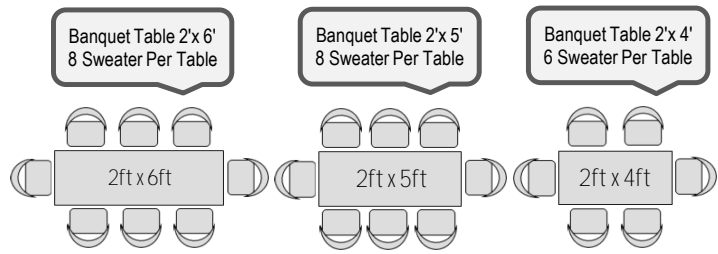

1) Baby Pink
Stock : 150 Units
Code:
STD :TB1#3-30 / 15-50

2) Pink
Stock : 100 Units
Code:
STD :TB1#3-15 / 15-60

3) Light Purple
Stock : 100 Units
Code:
STD :TB1#3-70 / 15-80

4) Deep Purple
Stock : 200 Units
Code:
STD :TB1#3-58 / 15-54

5) Maroon
Stock : 200 Units
Code:
STD :TB1#3-58 / 15-54

6) Yellow
Stock : 80 Units
Code:
STD :TB1#3-63 / 15-49

7) Golden Yellow
Stock : 80 Units
Code:
STD :TB1#3-15 / 15-45

8) Gold
Stock : 100 Units
Code:
STD :TB1#3-00 / 15-60

9) Orange
Stock : 100 Units
Code:
STD :TB1#3-25 / 15-62

10) Red
Stock : 250 Units
Code:
STD :TB1#3-100 / 15-140

11) White
Stock : 250 Units
Code:
STD :TB1#3-122 / 15-100

12) Cream
Stock : 200 Units
Code:
STD :TB1#3-72 / 15-150

13) Apple Green
Stock : 80 Units
Code:
STD :TB1#3-12 / 15-36

14) Olive Green
Stock : 80 Units
Code:
STD :TB1#3-35 / 15-77

15) Green
Stock : 80 Units
Code:
STD :TB1#3-55 / 15-70

16) Grey
Stock : 100 Units
Code:
STD :TB1#3-34 / 15-80

17) Turquoise
Stock : 80 Units
Code:
STD :TB1#3-35 / 15-71

18) Baby Blue
Stock : 80 Units
Code:
STD :TB5#3-20 / 15-34

19) Royal Blue
Stock : 200 Units
Code:
STD :TB1#3-25 / 15-200

20) Dark Blue
Stock : 100 Units
Code:
STD :TB1#3-00 / 15-00

THE BEST STRUCTURE INDUSTRIAL SDN BHD (802457-K)
No.1, Jalan Suria Park 1, Suria Park Kawasan Perindustrian Kg. Baru Balakong, 43300 Seri Kembangan, Selangor Darul Ehsan, Malaysia
www.thebest.com.my | sales@thebest.com.my | H/P: 017-737 4088 / 017-707 4088 / 017-377 4088 | Tel: 03-3216 1331

WhatsApp

Copyright © 2021 By THE BEST STRUCTURE INDUSTRIAL SDN BHD & THE BEST RENTAL SERVICE All right reserved.
No part of this book may be reproduced or used in any manner without written permission of the copyright owner except for the use of quotations in a book review.
All photo in this catalogues is for illustration purpose only. All items or Prices shall be change without prior notice.