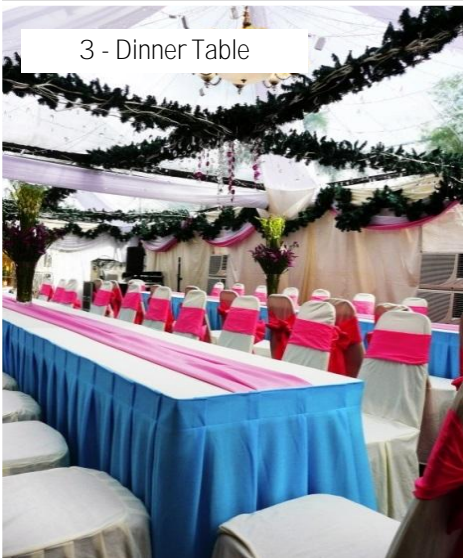

THE BEST STRUCTURE INDUSTRIAL SDN BHD (802457-K)
No.1, Jalan Suria Park 1, Suria Park Kawasan Perindustrian Kg. Baru Balakong, 43300 Seri Kembangan, Selangor Darul Ehsan, Mal aysia
www.thebest.com.my | sales@thebest.com.my | H/P: 017-737 4088 / 017-707 4088 / 017-377 4088 | Tel: 03-3216 1331

WhatsApp

Copyright © 2021 By THE BEST STRUCTURE INDUSTRIAL SDN BHD & THE BEST RENTAL SERVICE All right reserved.
No part of this book may be reproduced or used in any manner without written permission of the copyright owner except for the use of quotations in a book review.
All photo in this catalogues is for illustration purpose only. All items or Prices shall be change without prior notice.