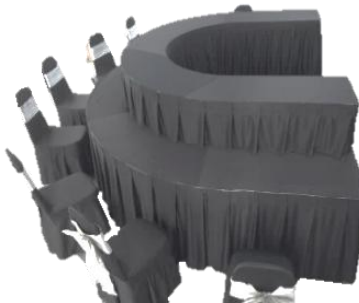

Sample 13

Low Out 30"

Name : Xleg Half Moon Bar Counter 14' x 11'
Xleg Quarter Round Table 3ft x 8 Units +
Xleg Square Table 3ft x 3ft x 1 Units +
2 Level * In High 44" * Out Low 30"

Size +/-: L11' x W8'6"

Code :