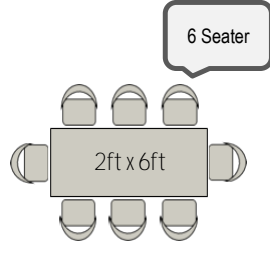

[Index](#)

Square
Rm **168.80**
Per Units

Extend Rental : Top Up RM 10% for next day event

Name : High Bar Banquet Table 2ft x 6ft With Fitted Cover Suitable : In / Outdoor
Colour : White Stock : Material : Laminate Top Steel Leg Code :
Colour : Black Stock : Dimensions : L630 x W1825 x H1145 Code :