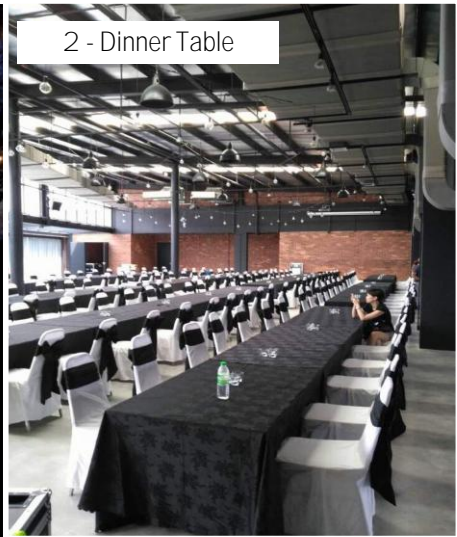

2 - Dinner Table