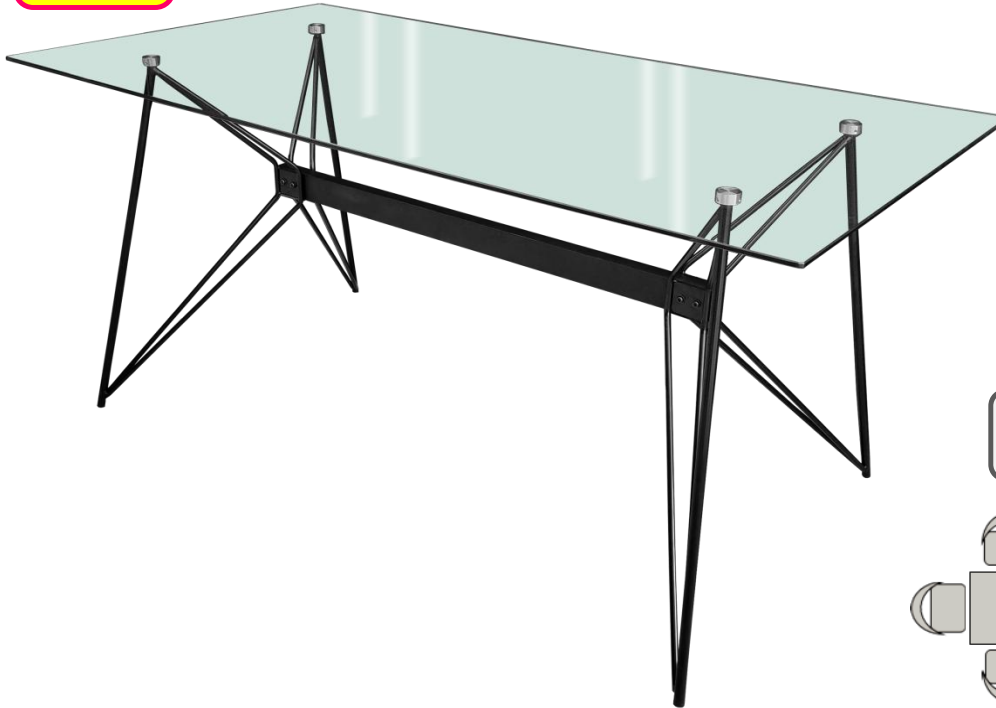

Black Leg
Rm **390.70**
Per Units

Gold Leg
Rm **437.50**
Per Units