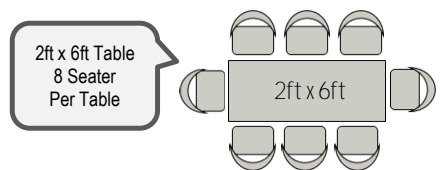

THE BEST STRUCTURE INDUSTRIAL SDN BHD (802457-K)
No.1, Jalan Suria Park 1, Suria Park Kawasan Perindustrian Kg. Baru Balakong, 43300 Seri Kembangan, Selangor Darul Ehsan, Mal aysia
www.thebest.com.my | sales@thebest.com.my | H/P: 017-737 4088 / 017-707 4088 / 017-377 4088 | Tel: 03-3216 1331

WhatsApp

Copyright © 2021 By THE BEST STRUCTURE INDUSTRIAL SDN BHD & THE BEST RENTAL SERVICE All right reserved.
No part of this book may be reproduced or used in any manner without written permission of the copyright owner except for the use of quotations in a book review.
All photo in this catalogues is for illustration purpose only. All items or Prices shall be change without prior notice.