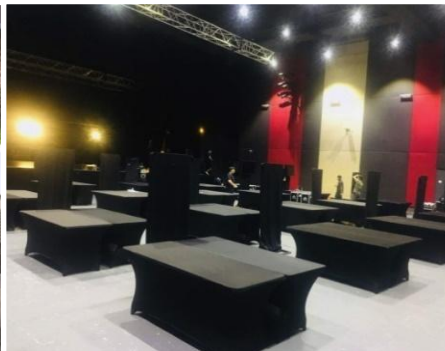

THE BEST STRUCTURE INDUSTRIAL SDN BHD (802457-K)

No.1, Jalan Suria Park 1, Suria Park Kawasan Perindustrian Kg. Baru Balakong, 43300 Seri Kembangan, Selangor Darul Ehsan, Malaysia
www.thebest.com.my | sales@thebest.com.my | H/P: 017-737 4088 / 017-707 4088 / 017-377 4088 | Tel: 03-3216 1331

WhatsApp

Copyright © 2021 By THE BEST STRUCTURE INDUSTRIAL SDN BHD & THE BEST RENTAL SERVICE All right reserved.
No part of this book may be reproduced or used in any manner without written permission of the copyright owner except for the use of quotations in a book review.
All photo in this catalogues is for illustration purpose only. All items or Prices shall be change without prior notice.