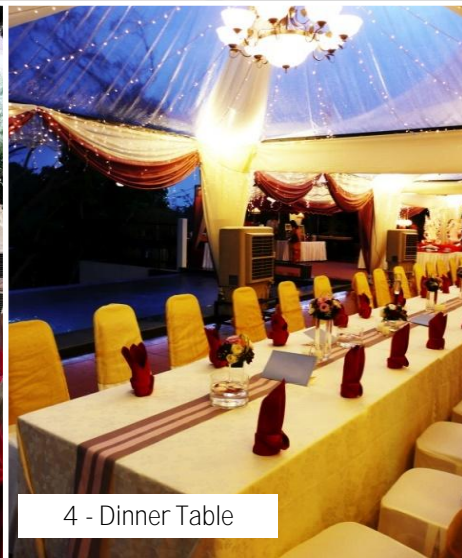

THE BEST STRUCTURE INDUSTRIAL SDN BHD (802457-K)
No.1, Jalan Suria Park 1, Suria Park Kawasan Perindustrian Kg. Baru Balakong, 43300 Seri Kembangan, Selangor Darul Ehsan, Mal aysia
www.thebest.com.my | sales@thebest.com.my | H/P: 017-737 4088 / 017-707 4088 / 017-377 4088 | Tel: 03-3216 1331

WhatsApp

Copyright © 2021 By THE BEST STRUCTURE INDUSTRIAL SDN BHD & THE BEST RENTAL SERVICE All right reserved.
No part of this book may be reproduced or used in any manner without written permission of the copyright owner except for the use of quotations in a book review.
All photo in this catalogues is for illustration purpose only. All items or Prices shall be change without prior notice.