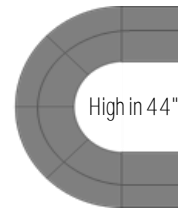

Size +/-: L11' x W14'

Code :

Rm **1358.40**
Per Units

Sample 13

Low Out 30"

Name : Xleg Half Moon Bar Counter 14' x 11'
Xleg Quarter Round Table 3ft x 8 Units +
Xleg Square Table 3ft x 3ft x 1 Units +
2 Level * In High 44" * Out Low 30"