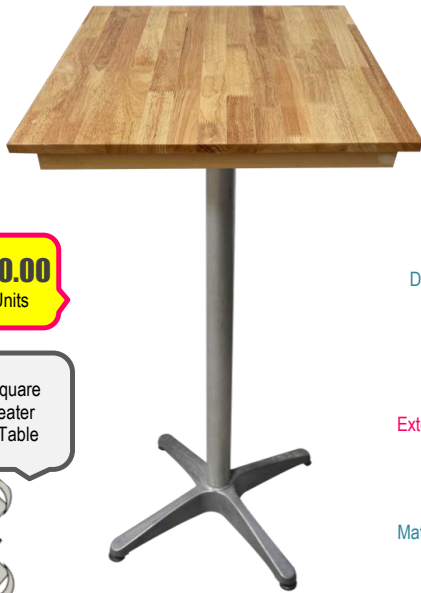

MAPLE WOODEN SQUARE COCKTAIL TABLE 2FT X 2FT

[INDEX](#)

Rm **100.00**
Per Units

2ft Square
4 Seater
Per Table

Name : Maple Wooden Square Cocktail Table 2ft x 2ft

Colour : Light Brown

Stock : 40 Units

Suitable : In / Outdoor

Material : Maple Wood + Aluminium Leg

Dimensions : L604 x W604 x H1100 (mm)

Code :

STD : TB3#32* 201208S01

Rm **40.00**
Per Units

Extend Rental : Top Up RM 10% for next day event

Matching Item : Maple Wooden Square Bar Stool
(More Details Ref : Catalogue Chair)

Maple Wood Round Cocktail Table 2ft