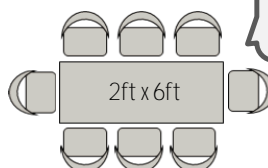

2ft x 6ft Table
8 Seater
Per Table

Glass Top Stainless Steel Dining Table 2' x 6'

GLASS TOP STAINLESS STEEL HIGH BAR TABLE 2' X 6'

INDEX