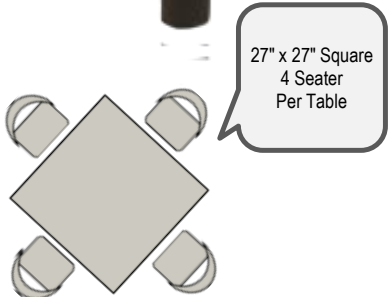

GARDEN WOODEN HIGH BAR TABLE 27" X 27"

Garden Wooden High Bar Table 27" x 27"

Table
Rm **212.50**
Per Units

Name: Garden Wooden High Bar Table 27" x 27"
Color: Black & Dark Brown
Stock : 27 units
Material : Wooden & Aluminium
Dimensions : L698 x W698 x H1027 (mm)
Suitable : In / Outdoor
Code :
STD : TB7-#0 *190812S01

Extend Rental : Top Up RM 10% for next day event
Matching Item : More Detail Ref Chair Catalogue
Name: Garden Wooden Backing Bar Stool T2
Color: Black & Dark Brown

Bar Stool
Rm **81.30**
Per Units

THE BEST STRUCTURE INDUSTRIAL SDN BHD (802457-K)
No.1, Jalan Suria Park 1, Suria Park Kawasan Perindustrian Kg. Baru Balakong, 43300 Seri Kembangan, Selangor Darul Ehsan, Malaysia
www.thebest.com.my | sales@thebest.com.my | H/P: 017-737 4088 / 017-707 4088 / 017-377 4088 | Tel: 03-3216 1331

WhatsApp

Copyright © 2021 By THE BEST STRUCTURE INDUSTRIAL SDN BHD & THE BEST RENTAL SERVICE All right reserved.
No part of this book may be reproduced or used in any manner without written permission of the copyright owner except for the use of quotations in a book review.
All photo in this catalogues is for illustration purpose only. All items or Prices shall be change without prior notice.