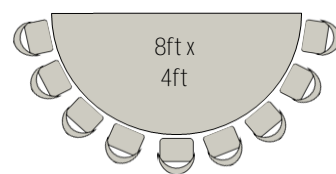

BANQUET TABLE HALF MOON 8FT X 4FT (HIGH BAR + DINING)

[Index](#)

Banquet Table Half Moon 8ft x 4ft (High Bar + Dining)

Banquet High Bar
Half Moon 4'x 8'
(Table Only)
Rm **143.80** Per Units

Banquet High Bar
Half Moon 4'x 8' with
PQ Cloth + Skirting
Rm **237.50** Per Units

Banquet Dining
Half Moon 4'x 8'
(Table Only)
Rm **118.80** Per Units

Banquet Dining
Half Moon 4'x 8' with
PQ Cloth + Skirting
Rm **255.00** Per Units

Name : Banquet Dining Table 8ft x 4ft Half Moon
Color : Gray + Black Leg
Material : Wooden Top + Metal Leg
Stock : 10 units
Dimensions : Half Moon L1215 x W24350 x H773 (mm)
Suitable : In / Outdoor
Code : BRT-8FT-T1
STD : TB1#10*201204S01

Extend Rental : Top Up RM 10% for next day event

Banquet Half Moon Table 4ft x 8ft
Straight Side Seat
6 Seater Per Table

Banquet Half Moon Table 4ft x 8ft
Round Side Seat
9 Seater Per Table

THE BEST STRUCTURE INDUSTRIAL SDN BHD (802457-K)