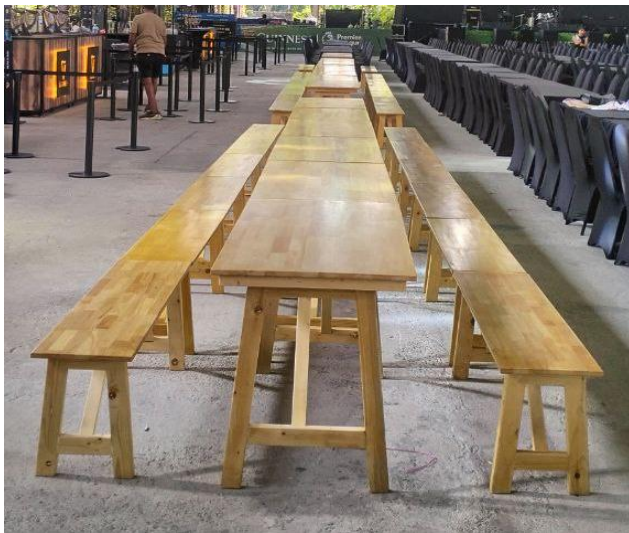

THE BEST STRUCTURE INDUSTRIAL SDN BHD (802457-K)

No.1, Jalan Suria Park 1, Suria Park Kawasan Perindustrian Kg. Baru Balakong, 43300 Seri Kembangan, Selangor Darul Ehsan, Mal aysia
www.thebest.com.my | sales@thebest.com.my | H/P: 017-737 4088 / 017-707 4088 / 017-377 4088 | Tel: 03-3216 1331

WhatsApp

Copyright © 2021 By THE BEST STRUCTURE INDUSTRIAL SDN BHD & THE BEST RENTAL SERVICE All right reserved.
No part of this book may be reproduced or used in any manner without written permission of the copyright owner except for the use of quotations in a book review.
All photo in this catalogues is for illustration purpose only. All items or Prices shall be change without prior notice.