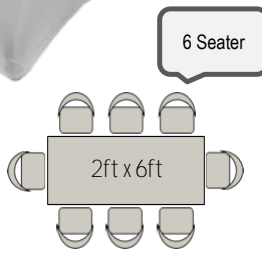

DINING BANQUET TABLE 2FT X 6FT WITH FITTED COVER

[Index](#)

Square
Rm **131.30**
Per Units

Name : Dining Banquet Table 2ft x 6ft With Fitted Cover
Colour : White   Stock : 20 Units
Colour : Black   Stock : 20 Units

Dimensions : L630 x W1825 x H770
Suitable : In / Outdoor
Material : Laminate Top Steel Leg

Code :
Code :

Extend Rental : Top Up RM 10% for next day event

Dining Banquet Table 2ft x 6ft With Fitted Cover