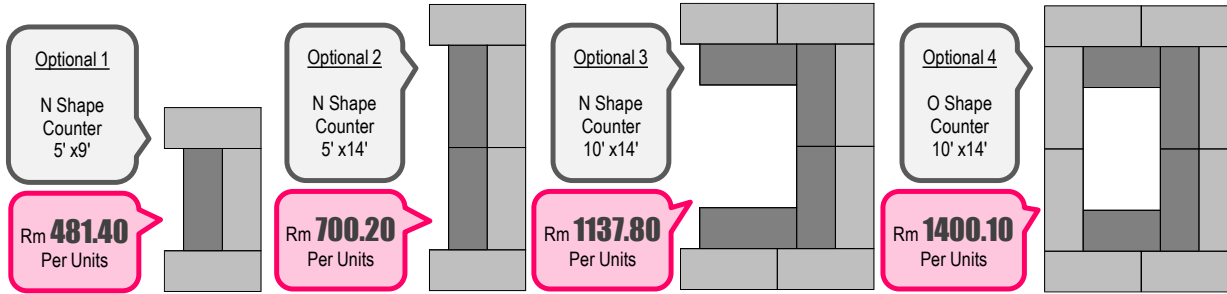

THE BEST STRUCTURE INDUSTRIAL SDN BHD (802457-K)

No.1, Jalan Suria Park 1, Suria Park Kawasan Perindustrian Kg. Baru Balakong, 43300 Seri Kembangan, Selangor Darul Ehsan, Mal aysia
www.thebest.com.my | sales@thebest.com.my | H/P: 017-737 4088 / 017-707 4088 / 017-377 4088 | Tel: 03-3216 1331

WhatsApp

Copyright © 2021 By THE BEST STRUCTURE INDUSTRIAL SDN BHD & THE BEST RENTAL SERVICE All right reserved.
No part of this book may be reproduced or used in any manner without written permission of the copyright owner except for the use of quotations in a book review.
All photo in this catalogues is for illustration purpose only. All items or Prices shall be change without prior notice.