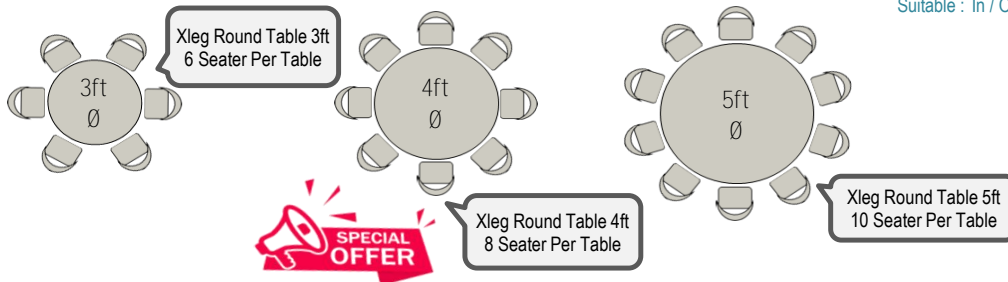

THANKS

Table Only
Xleg Dining Round Table 3'
Rm **12.50**
Per Units

Table Only
Xleg Dining Round Table 4'
Rm **16.30**
Per Units

Table Only
Xleg Dining Round Table 5'
Rm **20.00**
Per Units

Name: Xleg Round Table 3ft	Stock : 831 Units	Code : WTTR-3FT-CH-T1	STD : TB1#80*170530C01	Color: Brown + Silver Leg
Name: Xleg Round Table 4ft	Stock : 300 Units	Code : WTTR-4FT-CH-T1	STD : TB1#300*170530C01	Material : Wooden Top + Metal Leg
Name: Xleg Round Table 5ft	Stock : 119 Units	Code : WTTR-5FT-CH-T1	STD : TB1#172*170530C01	Dimensions Top : Ø 3' / Ø 4' / Ø 5'

Extend Rental : Top Up RM 10% for next day event

Dimensions of High: H 30.5"

Suitable : In / Outdoor

<p>Table With Cloth</p> <p>Xleg Dining Round Table 3' Rm 25.00 Per Units</p> <p>Xleg Dining Round Table 4' Rm 28.80 Per Units</p> <p>Xleg Dining Round Table 5' Rm 32.50 Per Units</p>	<p>Table With Cloth + Skirting</p> <p>Xleg Dining Round Table 3' Rm 50.00 Per Units</p> <p>Xleg Dining Round Table 4' Rm 56.30 Per Units</p> <p>Xleg Dining Round Table 5' Rm 62.50 Per Units</p>	<p>Table With Cloth + Skirting</p> <p>Xleg Dining Round Table 3' Rm 84.40 Per Units</p> <p>Xleg Dining Round Table 4' Rm 88.20 Per Units</p> <p>Xleg Dining Round Table 5' Rm 110.70 Per Units</p>	<p>Table With Full Layer Cloth</p> <p>Xleg Dining Round Table 5' Rm 62.50 Per Units</p>
<p>Xleg Dining Round Table with PQ Table Cloth 72" x 72"</p>	<p>Xleg Dining Round Table with PQ Table Cloth 72" x 72" Overlay & Skirting</p>	<p>Xleg Dining Round Table with PQ Table Cloth 72" x 72" Inside & Skirting</p>	<p>Xleg Dining Round Table with Damask Cloth 120"</p>