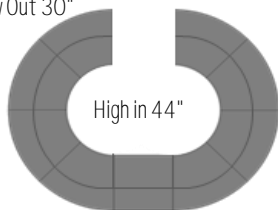

Size +/-: L11' x W14'

Code:

Rm **1358.40**
Per Units

Sample 11

High Out 44"

Name : Xleg Half Moon Bar Counter 14' x 11'
Xleg Quarter Round Table 3ft x 8 Units +
Xleg Square Table 3ft x 3ft x 1 Units +
2 Level * In Low 30" * Out High 44"

Size +/-: L11' x W8'6"

Codde :

Rm **2037.60**
Per Units

Sample 12

Low Out 30"

Name : Xleg Bar Counter Round 14' x 11'
Xleg Quarter Round Table 3ft x 8 Units +
Xleg Square Table 3ft x 3ft x 1 Units +
2 Level * In High 44" * Out Low 30"