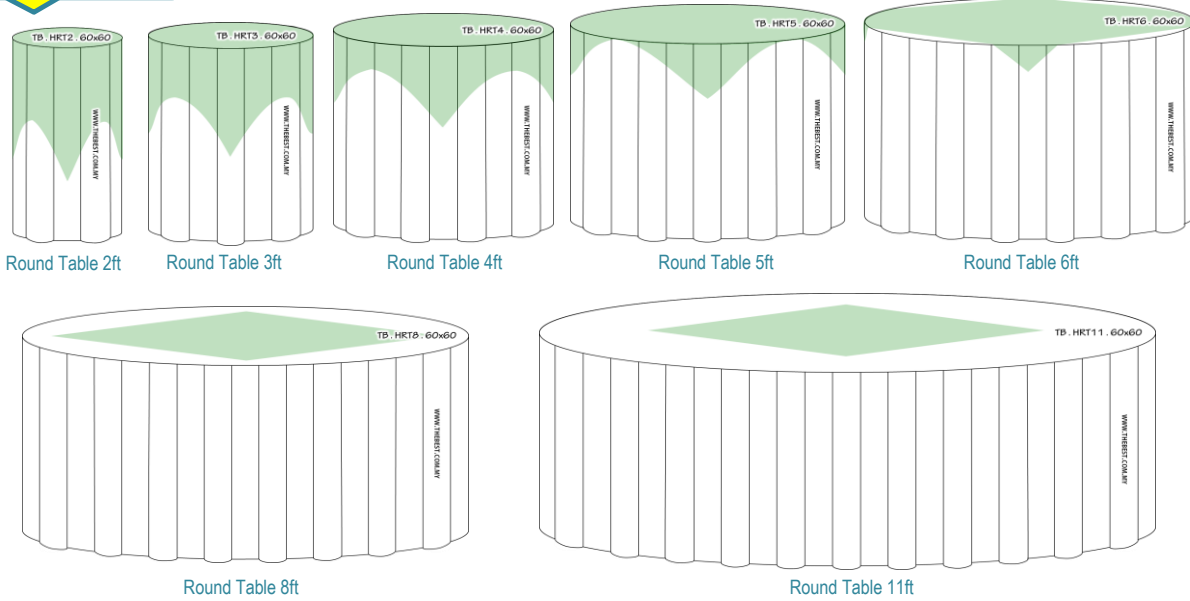

High Table 44" H

THE BEST STRUCTURE INDUSTRIAL SDN BHD (802457-K)

No.1, Jalan Suria Park 1, Suria Park Kawasan Perindustrian Kg. Baru Balakong, 43300 Seri Kembangan, Selangor Darul Ehsan, Malaysia
www.thebest.com.my | sales@thebest.com.my | H/P: 017-737 4088 / 017-707 4088 / 017-377 4088 | Tel: 03-3216 1331

WhatsApp

Copyright © 2021 By THE BEST STRUCTURE INDUSTRIAL SDN BHD & THE BEST RENTAL SERVICE All right reserved.
No part of this book may be reproduced or used in any manner without written permission of the copyright owner except for the use of quotations in a book review.
All photo in this catalogues is for illustration purpose only. All items or Prices shall be change without prior notice.