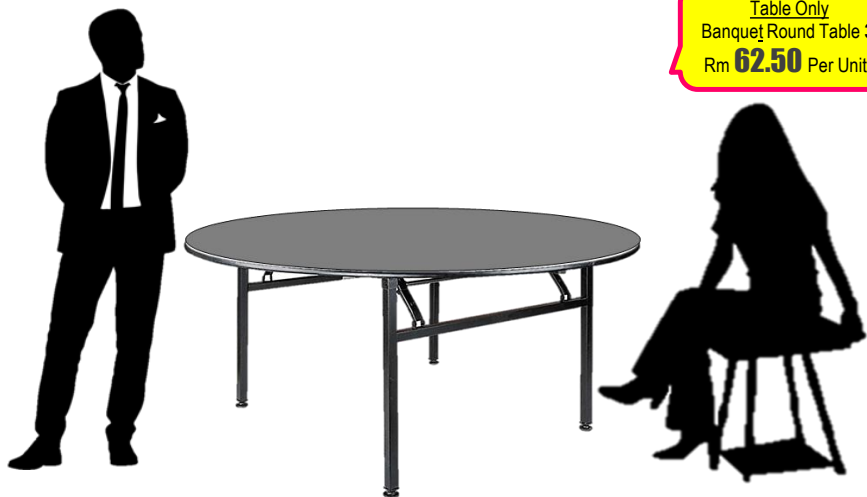

Table Only
Banquet Round Table 3'
Rm **62.50** Per Units

Table Only
Banquet Round Table 4'
Rm **62.50** Per Units

Table Only
Banquet Round Table 5'
Rm **75.00** Per Units

Table Only
Banquet Round Table 6'
Rm **93.80** Per Units

Table Only
Banquet Round Table 8'
Rm **237.50** Per Units

Name: Banquet Round Table 3ft	Stock: 20 Units	Code: BRT-3FT-T1	STD: TB3#0*201223S01	
Name: Banquet Round Table 4ft	Stock: 8 Units	Code: BRT-4FT-T1	STD: TB4#100*190802C01	Color: Gray + Black Leg
Name: Banquet Round Table 5ft	Stock: 64 Units	Code: BRT-5FT-T1	STD: TB2#100*190802C01	Material : Wooden Top + Metal Leg
Name: Banquet Round Table 6ft	Stock: 33 Units	Code: BRT-6FT-T1	STD: TB2#30*200205C01	Dimensions Top : Ø 3' / Ø 4' / Ø 5' / Ø 6' / Ø 8'
Name: Banquet Round Table 8ft	Stock: 2 Units	Code: BRT-8FT-T1	STD: TB3#5*190725C01	Dimensions of High: H 30" (H765mm)

Extend Rental : Top Up RM 10% for next day event

Suitable : In / Outdoor