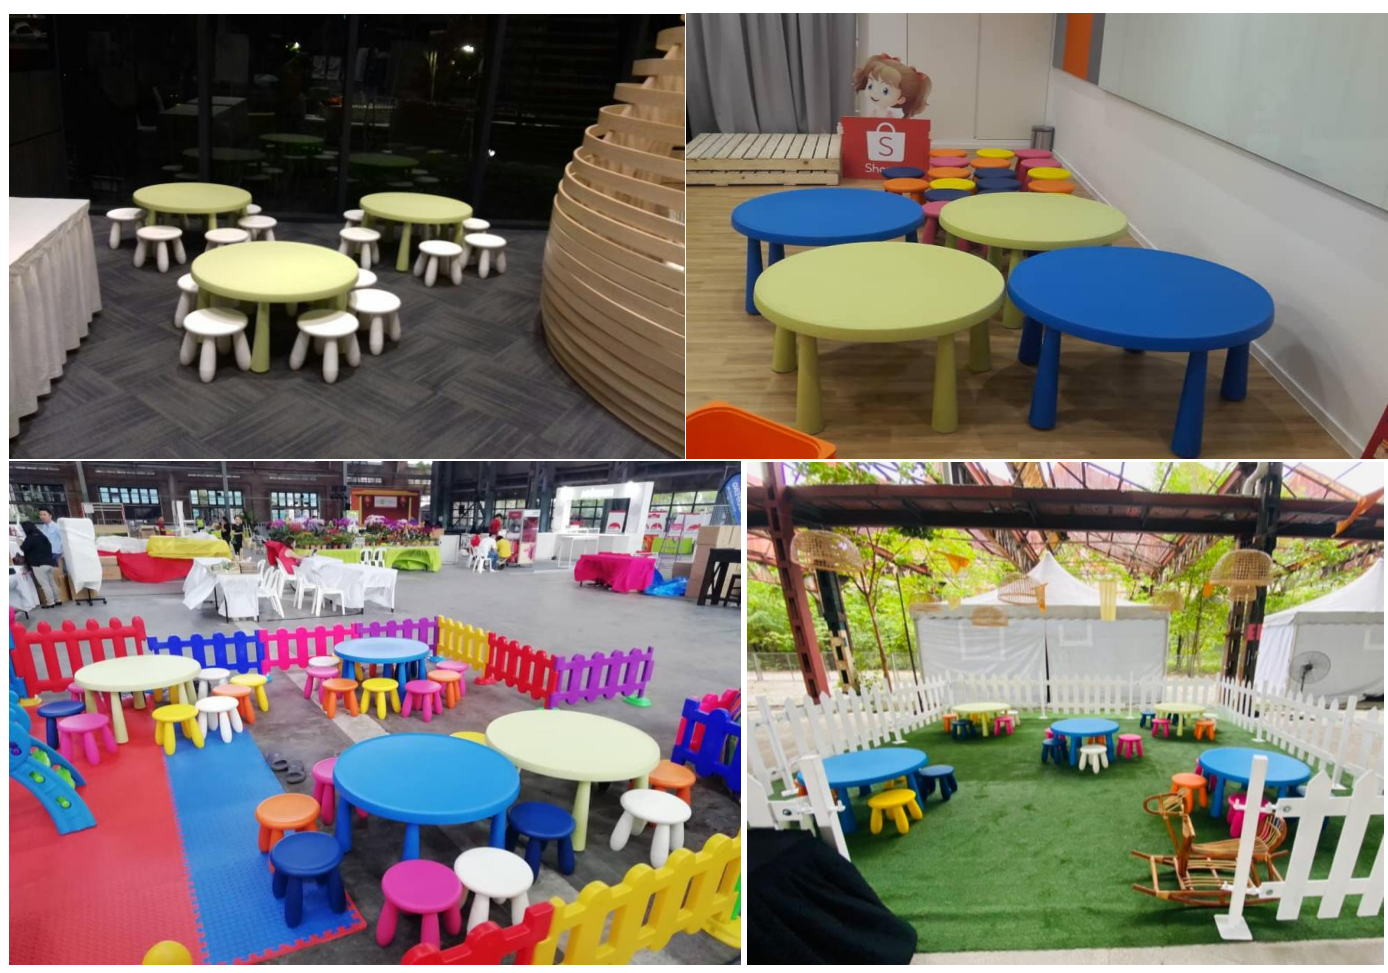

THE BEST STRUCTURE INDUSTRIAL SDN BHD (802457-K)
No.1, Jalan Suria Park 1, Suria Park Kawasan Perindustrian Kg. Baru Balakong, 43300 Seri Kembangan, Selangor Darul Ehsan, Malaysia
www.thebest.com.my | sales@thebest.com.my | H/P: 017-737 4088 / 017-707 4088 / 017-377 4088 | Tel: 03-3216 1331

Copyright © 2021 By THE BEST STRUCTURE INDUSTRIAL SDN BHD & THE BEST RENTAL SERVICE All right reserved.
No part of this book may be reproduced or used in any manner without written permission of the copyright owner except for the use of quotations in a book review.
All photo in this catalogues is for illustration purpose only. All items or Prices shall be change without prior notice.