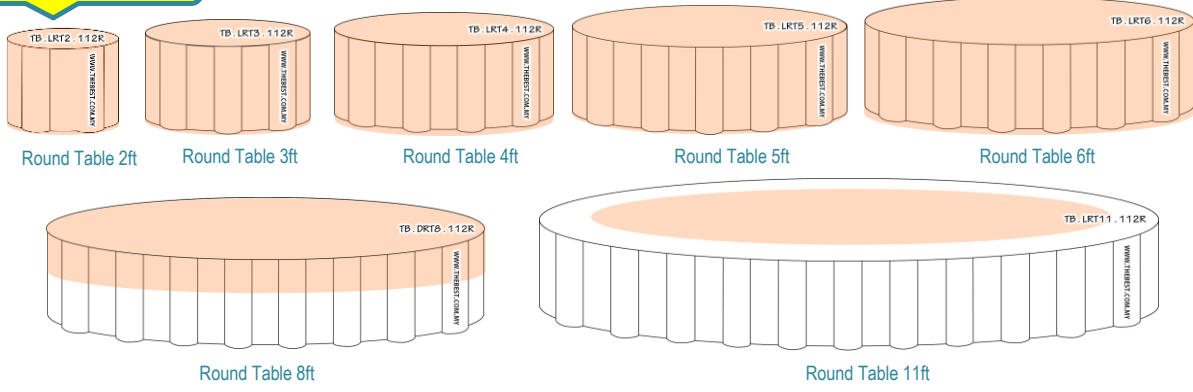

TABLE CLOTH ROUND 112" FOR ROUND TABLE - CHECK LIST

Low Table 18" H