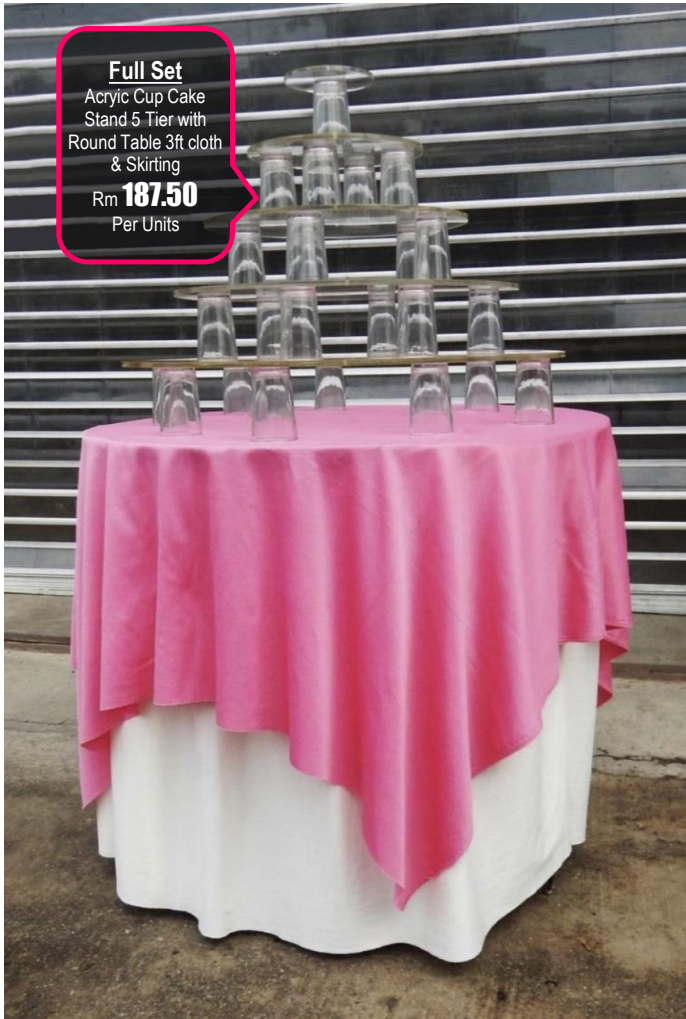

ACRYLIC CUP CAKE STAND 5 TIER + ROUND TABLE 3FT CLOTH & SKIRTING

[Index](#)

Acrylic Cup Cake Stand 5 Tier + Round Table 3ft Cloth & Skirting

Full Set
Acrylic Cup Cake Stand 5 Tier with Round Table 3ft cloth & Skirting
Rm **187.50**
Per Units

Name: Acrylic Cup Cake Stand 5 Tier Table 3ft + Round Table 3ft Cloth & Skirting

Stock: 2 units

Material: Acrylic + Wooden + Cloth

Dimensions : Table 36" Diameter

Acrylic Level 1 : 30" Diameter

Acrylic Level 2 : 24" Diameter

Acrylic Level 3 : 18" Diameter

Acrylic Level 4 : 12" Diameter

Acrylic Level 5 : 6" Diameter

Color: Table Cloth & Skirting - Various Colors Available

STD : TB2-02*20220923#S01

Code:

Extend Rental : Top Up RM 10% for next day event