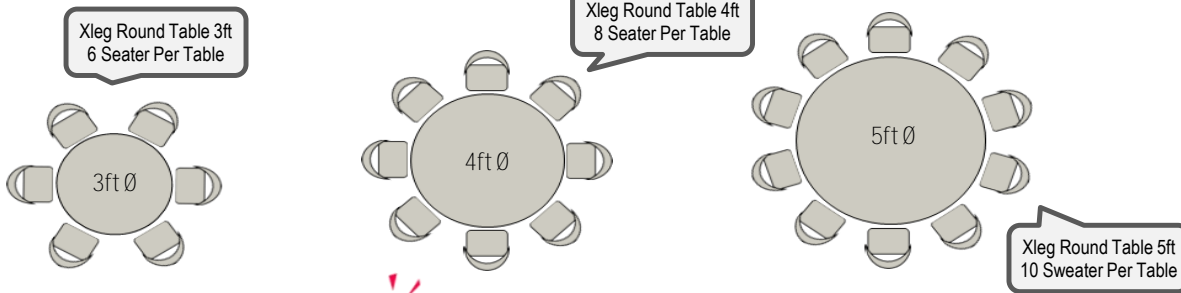

Table Only
Xleg Dining Round Table 3'
Rm **12.50**
Per Units

Table Only
Xleg Dining Round Table 4'
Rm **16.30**
Per Units

Table Only
Xleg Dining Round Table 5'
Rm **20.00**
Per Units

Name: Xleg Round Table 3ft	Stock : 80 Units	Code : WTTR-3FT-CH-T1	STD : TB1#80*170530C01	Color: Brown + Silver Leg
Name: Xleg Round Table 4ft	Stock : 100 Units	Code : WTTR-4FT-CH-T1	STD : TB1#300*170530C01	Material : Wooden Top + Metal Leg
Name: Xleg Round Table 5ft	Stock : 100 Units	Code : WTTR-5FT-CH-T1	STD : TB1#172*170530C01	Dimensions Top : Ø 3' / Ø 4' / Ø 5'
				Dimensions of High: H 18"
				Suitable : In / Outdoor

Extend Rental : Top Up RM 10% for next day event

Xleg Low Round Table 3' Rm 25.00 Per Units	Xleg Low Round Table 3' Rm 50.00 Per Units	Xleg Low Round Table 3' Rm 84.40 Per Units	Xleg Low Round Table 3' Rm 55.00 Per Units
Xleg Low Round Table 4' Rm 28.80 Per Units	Xleg Low Round Table 4' Rm 56.30 Per Units	Xleg Low Round Table 4' Rm 88.20 Per Units	Xleg Low Round Table 4' Rm 58.80 Per Units
Xleg Low Round Table 5' Rm 32.50 Per Units	Xleg Low Round Table 5' Rm 62.50 Per Units	Xleg Low Round Table 5' Rm 110.70 Per Units	Xleg Low Round Table 5' Rm 62.50 Per Units