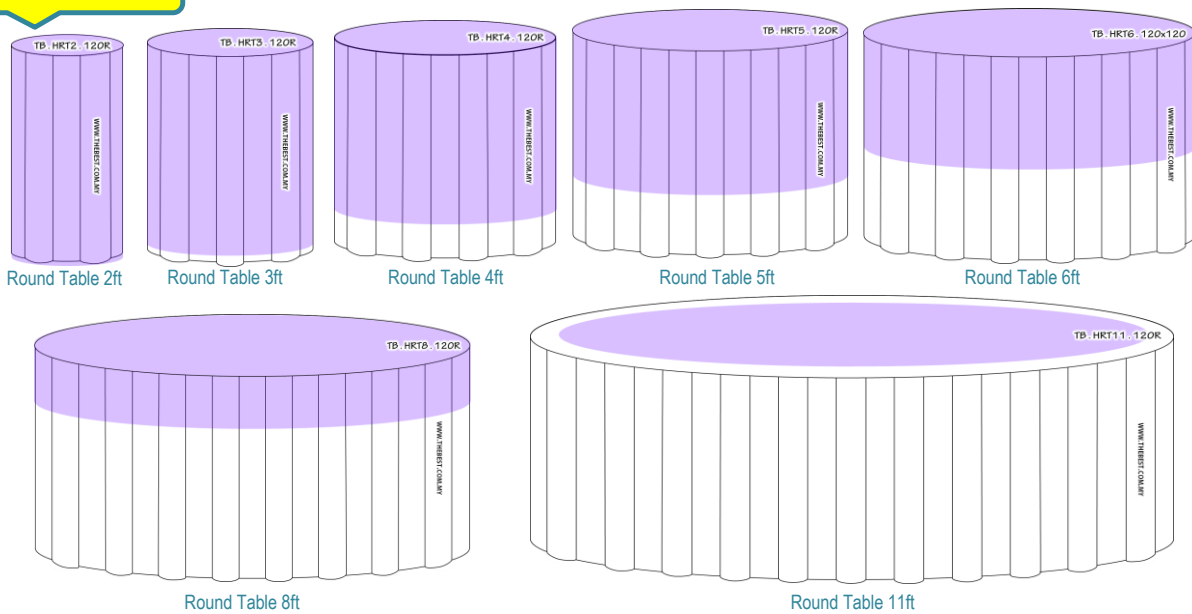

High Table 44" H

THE BEST STRUCTURE INDUSTRIAL SDN BHD (802457-K)

No.1, Jalan Suria Park 1, Suria Park Kawasan Perindustrian Kg. Baru Balakong, 43300 Seri Kembangan, Selangor Darul Ehsan, Malaysia
www.thebest.com.my | sales@thebest.com.my | H/P: 017-737 4088 / 017-707 4088 / 017-377 4088 | Tel: 03-3216 1331

WhatsApp

Copyright © 2021 By THE BEST STRUCTURE INDUSTRIAL SDN BHD & THE BEST RENTAL SERVICE All right reserved.
No part of this book may be reproduced or used in any manner without written permission of the copyright owner except for the use of quotations in a book review.
All photo in this catalogues is for illustration purpose only. All items or Prices shall be change without prior notice.