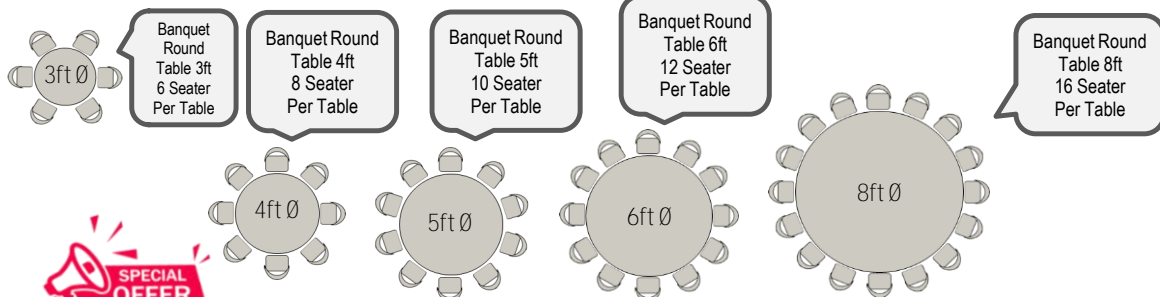

SPECIAL OFFER

Banquet Dining Round Table 3'
Rm **93.80** Per Units

Banquet Dining Round Table 4'
Rm **93.80** Per Units

Banquet Dining Round Table 5'
Rm **106.30** Per Units

Banquet Dining Round Table 3'
Rm **134.40** Per Units

Banquet Dining Round Table 4'
Rm **134.40** Per Units

Banquet Dining Round Table 5'
Rm **165.70** Per Units

Banquet Dining Round Table 5'
Rm **117.50** Per Units

Banquet Dining Round Table 6'
Rm **202.00** Per Units

Banquet Dining Round Table 8'
Rm **378.80** Per Units