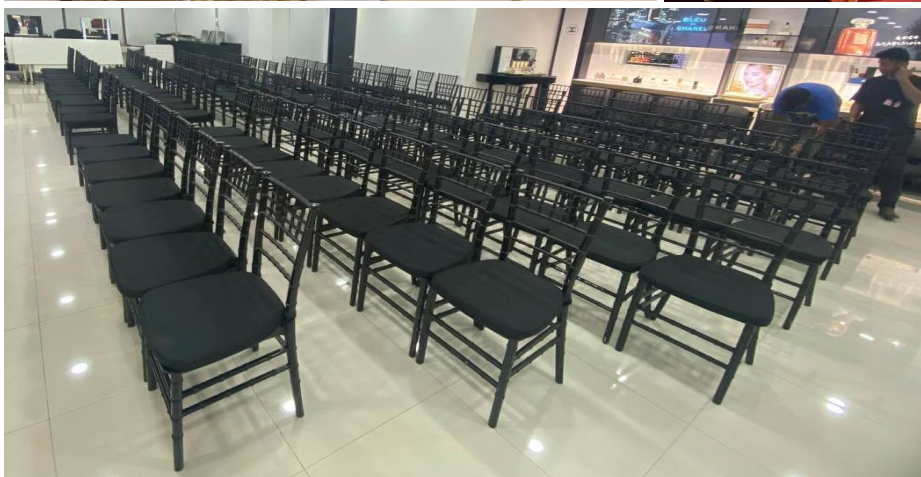

THE BEST STRUCTURE INDUSTRIAL SDN BHD (802457-K)
No.1, Jalan Suria Park 1, Suria Park Kawasan Perindustrian Kg. Baru Balakong, 43300 Seri Kembangan, Selangor Darul Ehsan, Malaysia
www.thebest.com.my | sales@thebest.com.my | H/P: 017 737 4088 / 017-707 4088 / 017-377 4088 | Tel: 03-3216 1331

WhatsApp

Copyright © 2021 By THE BEST STRUCTURE INDUSTRIAL SDN BHD & THE BEST RENTAL SERVICE All right reserved.
No part of this book may be reproduced or used in any manner without written permission of the copyright owner except for the use of quotations in a book review.
All photo in this catalogues is for illustration purpose only. All items or Prices shall be change without prior notice.