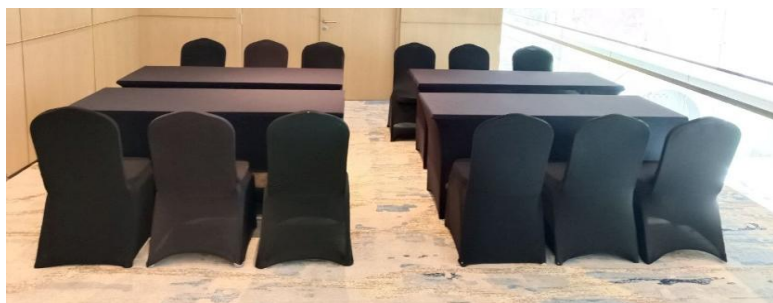

THE BEST STRUCTURE INDUSTRIAL SDN BHD (802457-K)
No.1, Jalan Suria Park 1, Suria Park Kawasan Perindustrian Kg. Baru Balakong, 43300 Seri Kembangan, Selangor Darul Ehsan, Malaysia
www.thebest.com.my | sales@thebest.com.my | H/P: 017 737 4088 / 017-707 4088 / 017-377 4088 | Tel: 03-3216 1331

Copyright © 2021 By THE BEST STRUCTURE INDUSTRIAL SDN BHD & THE BEST RENTAL SERVICE All right reserved.
No part of this book may be reproduced or used in any manner without written permission of the copyright owner except for the use of quotations in a book review.
All photo in this catalogues is for illustration purpose only. All items or Prices shall be change without prior notice.