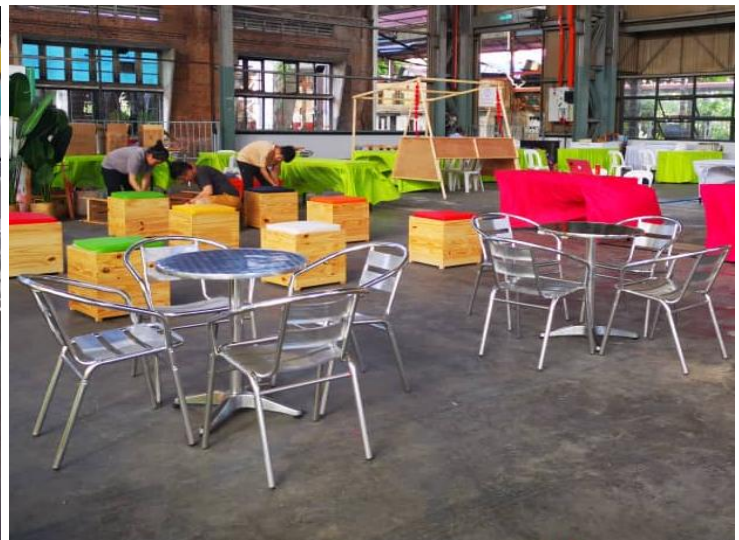

THE BEST STRUCTURE INDUSTRIAL SDN BHD (802457-K)
No.1, Jalan Suria Park 1, Suria Park Kawasan Perindustrian Kg. Baru Balakong, 43300 Seri Kembangan, Selangor Darul Ehsan, Malaysia
www.thebest.com.my | sales@thebest.com.my | H/P: 017 737 4088 / 017-707 4088 / 017-377 4088 | Tel: 03-3216 1331

WhatsApp

Copyright © 2021 By THE BEST STRUCTURE INDUSTRIAL SDN BHD & THE BEST RENTAL SERVICE All right reserved.
No part of this book may be reproduced or used in any manner without written permission of the copyright owner except for the use of quotations in a book review.
All photo in this catalogues is for illustration purpose only. All items or Prices shall be change without prior notice.