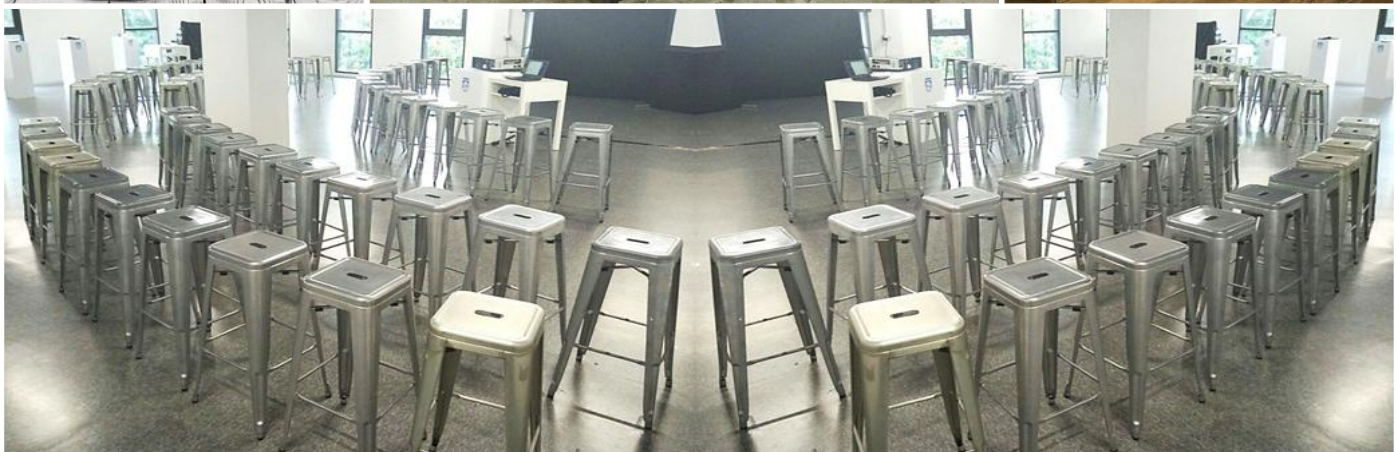

THE BEST STRUCTURE INDUSTRIAL SDN BHD (802457-K)
No.1, Jalan Suria Park 1, Suria Park Kawasan Perindustrian Kg. Baru Balakong, 43300 Seri Kembangan, Selangor Darul Ehsan, Mal aysia
www.thebest.com.my | sales@thebest.com.my | H/P: 017 737 4088 / 017-707 4088 / 017-377 4088 | Tel: 03-3216 1331

Copyright © 2021 By THE BEST STRUCTURE INDUSTRIAL SDN BHD & THE BEST RENTAL SERVICE All right reserved.
No part of this book may be reproduced or used in any manner without written permission of the copyright owner except for the use of quotations in a book review.
All photo in this catalogues is for illustration purpose only. All items or Prices shall be change without prior notice.