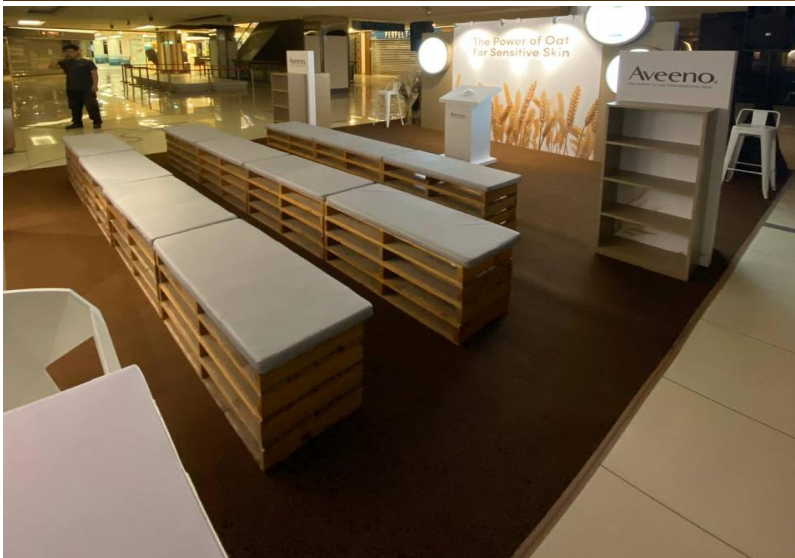

THE BEST STRUCTURE INDUSTRIAL SDN BHD (802457-K)

No.1, Jalan Suria Park 1, Suria Park Kawasan Perindustrian Kg. Baru Balakong, 43300 Seri Kembangan, Selangor Darul Ehsan, Malaysia
www.thebest.com.my | sales@thebest.com.my | H/P: 017 737 4088 / 017-707 4088 / 017-377 4088 | Tel: 03-3216 1331

Copyright © 2021 By THE BEST STRUCTURE INDUSTRIAL SDN BHD & THE BEST RENTAL SERVICE All right reserved.

No part of this book may be reproduced or used in any manner without written permission of the copyright owner except for the use of quotations in a book review.

All photo in this catalogues is for illustration purpose only. All items or Prices shall be change without prior notice.