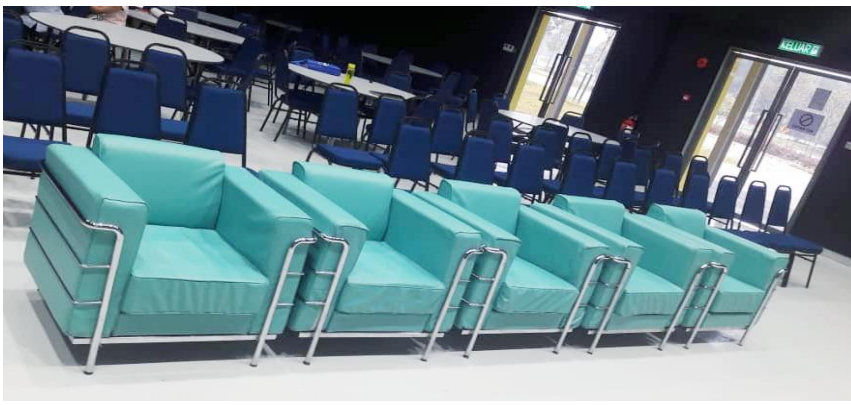

THE BEST STRUCTURE INDUSTRIAL SDN BHD (802457-K)
No.1, Jalan Suria Park 1, Suria Park Kawasan Perindustrian Kg. Baru Balakong, 43300 Seri Kembangan, Selangor Darul Ehsan, Malaysia
www.thebest.com.my | sales@thebest.com.my | H/P: 017 737 4088 / 017-707 4088 / 017-377 4088 | Tel: 03-3216 1331

WhatsApp

Copyright © 2021 By THE BEST STRUCTURE INDUSTRIAL SDN BHD & THE BEST RENTAL SERVICE All right reserved.
No part of this book may be reproduced or used in any manner without written permission of the copyright owner except for the use of quotations in a book review.
All photo in this catalogues is for illustration purpose only. All items or Prices shall be change without prior notice.