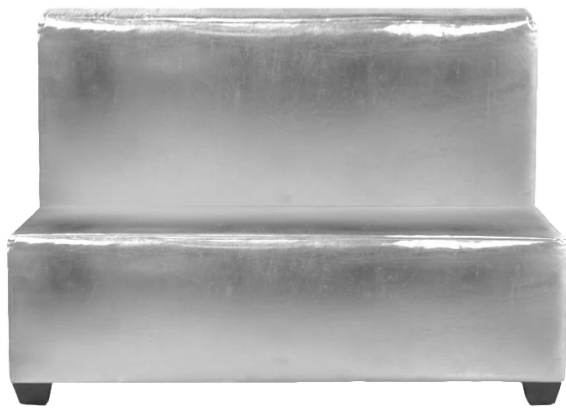

SILVER BACKING SOFA STOOL 2' X 4'

[INDEX](#)

Rm **287.50**
Per Units

Silver Backing sofa Stool 2' x 4'

Name : Silver Backing Sofa Stool 2' x 4"

Material : Japan Fabric

Suitable : Indoor

Colour : Silver

Dimensions : L625mm x W1240mm

Code : BSSC-24-FM / BSSC-FC24-SV

Stock : 500 Units

H925mm x SH440mm

STD : TB0-FM#120 / TB7-SV#0 *200930S01

(Extend Rental : Top Up RM 10% for next day event)