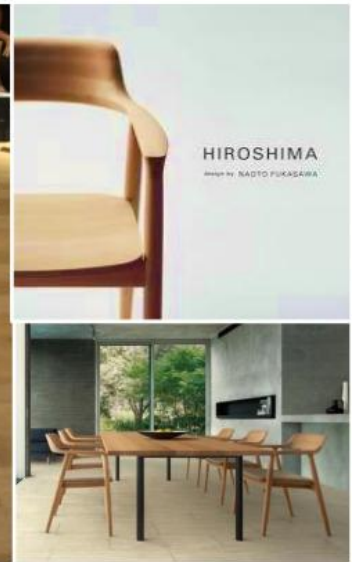

THE BEST STRUCTURE INDUSTRIAL SDN BHD (802457-K)

No.1, Jalan Suria Park 1, Suria Park Kawasan Perindustrian Kg. Baru Balakong, 43300 Seri Kembangan, Selangor Darul Ehsan, Mal aysia
www.thebest.com.my | sales@thebest.com.my | H/P: 017 737 4088 / 017-707 4088 / 017-377 4088 | Tel: 03-3216 1331

WhatsApp

Copyright © 2021 By THE BEST STRUCTURE INDUSTRIAL SDN BHD & THE BEST RENTAL SERVICE All right reserved.
No part of this book may be reproduced or used in any manner without written permission of the copyright owner except for the use of quotations in a book review.
All photo in this catalogues is for illustration purpose only. All items or Prices shall be change without prior notice.