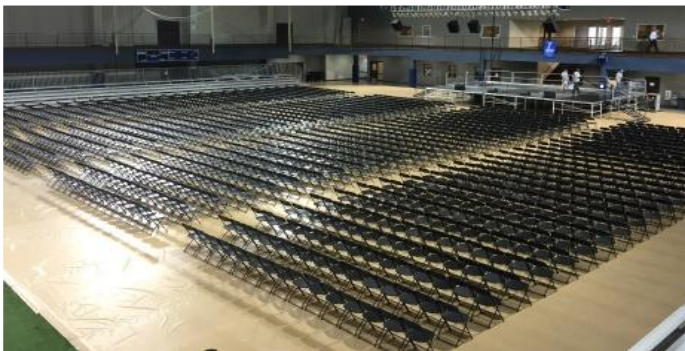

Name : Folding Chair

Color : White   Store :200 Units
Black   Store :244 Units

Material : Plastic & Metal Leg

Suitable : In / Outdoor

Dimensions : L380mm x W419mm
x H780mm x SH455mm

Code : FC-FM-WH / FC-FM-BK

STD : TB-WH#105 / TB-BK#233 *200913S01

Extend Rental : Top Up RM 10% for next day event