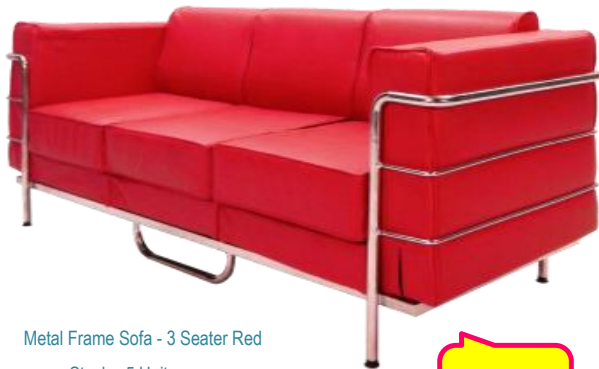

Metal Frame Sofa - 3 Seater Red
Stock : 5 Units
Code : MFS-3S-RD @ SET
STD : TB2#12 *190812S01

(Extend Rental : Top Up RM 10% for next day event)

Rm **537.50**
Per Units