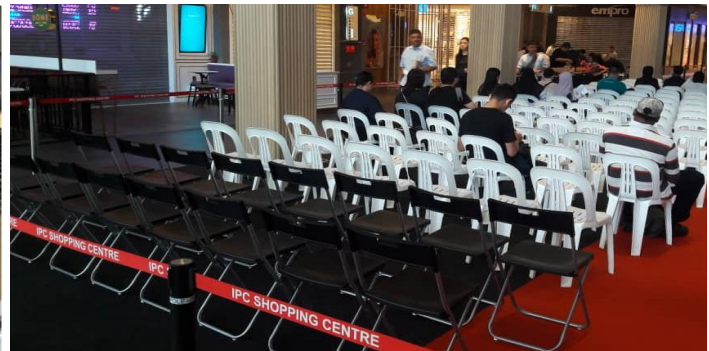

Name : Folding Chair

Color : White   Store :200 Units
Black   Store :244 Units

Material : Plastic & Metal Leg

Suitable : In / Outdoor

Dimensions : L380mm x W419mm
x H780mm x SH455mm

Code : FC-FM-WH / FC-FM-BK

STD : TB-WH#105 / TB-BK#233 *200913S01

Extend Rental : Top Up RM 10% for next day event