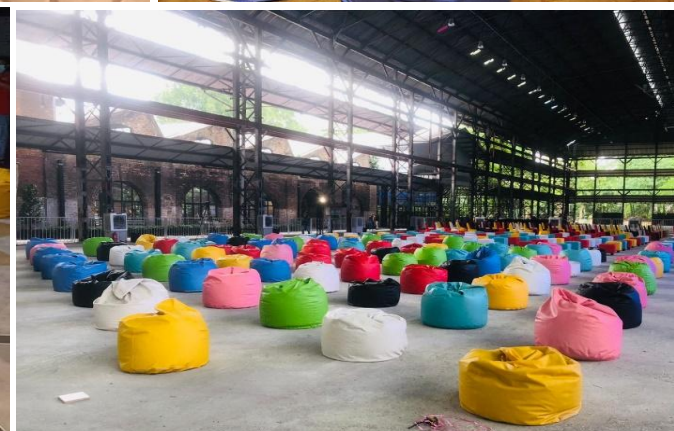

THE BEST STRUCTURE INDUSTRIAL SDN BHD (802457-K)

No.1, Jalan Suria Park 1, Suria Park Kawasan Perindustrian Kg. Baru Balakong, 43300 Seri Kembangan, Selangor Darul Ehsan, Malaysia
www.thebest.com.my | sales@thebest.com.my | H/P: 017 737 4088 / 017-707 4088 / 017-377 4088 | Tel: 03-3216 1331

WhatsApp

Copyright © 2021 By THE BEST STRUCTURE INDUSTRIAL SDN BHD & THE BEST RENTAL SERVICE All right reserved.
No part of this book may be reproduced or used in any manner without written permission of the copyright owner except for the use of quotations in a book review.
All photo in this catalogues is for illustration purpose only. All items or Prices shall be change without prior notice.