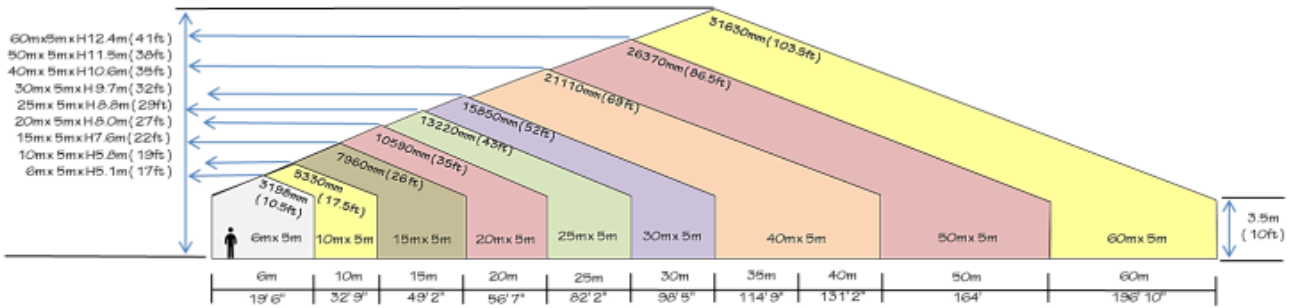

THE BEST STRUCTURE INDUSTRIAL SDN BHD (802457-K)
No.1, Jalan Suria Park 1, Suria Park Kawasan Perindustrian Kg. Baru Balakong, 43300 Seri Kembangan, Selangor Darul Ehsan, Malaysia
www.thebest.com.my | sales@thebest.com.my | H/P: 017 377 4088 / 017-7374088 / 017-3732088 | Tel: 03-3216 1331

WhatsApp

Copyright © 2021 BY THE BEST STRUCTURE INDUSTRIAL SDN BHD & THE BEST RENTAL SERVICE All right reserved.

No part of this book may be reproduced or used in any manner without written permission of the copyright owner except for the use of quotations in a book review.

All photo in this catalogues is for illustration purpose only. All items or Prices shall be change without prior notice.