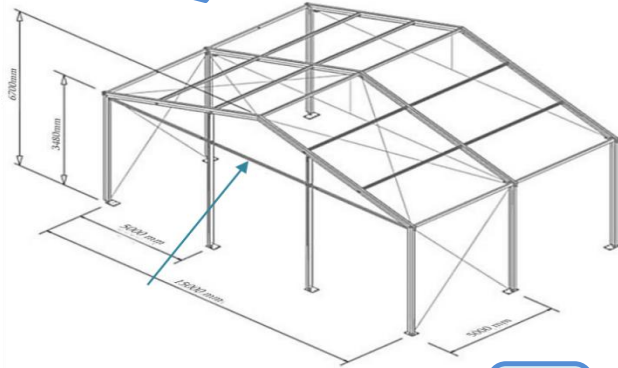

Marquee Tent
10m x 5m
(2 block)

Gable
Frame
10m

Marquee
Safety
Cross
Rope

Marquee Tent
10m x 5m
(2 block)

Gable
Frame
15m

THE BEST STRUCTURE INDUSTRIAL SDN BHD (802457-K)
 No.1, Jalan Suria Park 1, Suria Park Kawasan Perindustrian Kg. Baru Balakong, 43300 Seri Kembangan, Selangor Darul Ehsan, Malaysia
www.thebest.com.my | sales@thebest.com.my | H/P: 017 377 4088 / 017-7374088 / 017-3732088 | Tel: 03-3216 1331