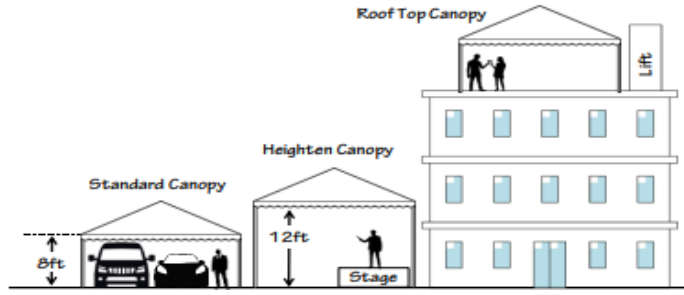

Name: Arabian Canopy Transparent

Size: 20'x30' / 20'x20' / 20'x10' / 10'x10'

Standard Canopy: Entrance Standard High 7ft - Max 8ft

Heighten Canopy: Entrance Max 12ft

Power Supply: AC240V 4A for 4 Light 1 Fan

Suitable: Indoor / Outdoor

Extend Rental : Add On 30% for next day event

Arabian Canopy Transparent

Standard Canopy

Rm	1750.00	Arabian Canopy 20' x 30' with 1 Fan & 8 Light
Rm	875.00	Arabian Canopy 20' x 20' with 1 Fan & 4 Light
Rm	750.00	Arabian Canopy 20' x 10' with 1 Fan & 4 Light
Rm	688.00	Arabian Canopy 10' x 10' with 1 Fan & 2 Light

Roof Top Canopy

Rm	2250.00	Roof Top Arabian Canopy 20' x 20' with 1 Fan & 8 Light
Rm	1063.00	Roof Top Arabian Canopy 20' x 20' with 1 Fan & 4 Light
Rm	1000.00	Roof Top Arabian Canopy 20' x 10' with 1 Fan & 4 Light
Rm	938.00	Roof Top Arabian Canopy 10' x 10' with 1 Fan & 2 Light

Heighten Canopy

Rm	2250.00	Heighten Arabian Canopy 20' x 30' with 1 Fan & 4 Light
Rm	1063.00	Heighten Arabian Canopy 20' x 20' with 1 Fan & 4 Light
Rm	1000.00	Heighten Arabian Canopy 20' x 10' with 1 Fan & 4 Light
Rm	938.00	Heighten Arabian Canopy 10' x 10' with 1 Fan & 2 Light

Roof Top

Standard	Heighten	Add On
Rm 250.00	Rm 375.00	Legging 2 Layer Only 20'x30'
Rm 188.00	Rm 313.00	Legging 2 Layer Only 20'x20' / 20'x10' / 10'x10'
Rm 500.00	Rm 750.00	Legging 5 Layer Only 20'x30'
Rm 376.00	Rm 626.00	Legging 5 Layer Only 20'x20' / 20'x10' / 10'x10'
Rm 500.00	Rm 750.00	Curtain Legging Cream 20'x30'
Rm 376.00	Rm 626.00	Curtain Legging Cream 20'x20' / 20'x10' / 10'x10'
Rm 500.00	Rm 625.00	Scalloped & Legging 20'x30'
Rm 375.00	Rm 625.00	Scalloped & Legging 20'x20'
Rm 313.00	Rm 563.00	Scalloped & Legging 20'x10' / 10'x10'
Rm 750.00	Rm 875.00	Full Underlayer White 20'x30'
Rm 375.00	Rm 475.00	Full Underlayer White 20'x20'
Rm 313.00	Rm 438.00	Full Underlayer White 20'x10'
Rm 250.00	Rm 375.00	Full Underlayer White 10'x10'
Rm 500.00	Rm 688.00	Underlayer 6 pcs 20'x30'
Rm 250.00	Rm 375.00	Underlayer 4 pcs 20'x20' / 20'x10' / 10'x10'
Rm 650.00	Rm 838.00	Underlayer 12 pcs 20'x30'
Rm 325.00	Rm 450.00	Underlayer 8 pcs 20'x20' / 20'x10' / 10'x10'
Rm 25.00	Rm 50.00	Fluorescent Light
Rm 250.00	Rm 375.00	Antique Pendant
Rm 188.00	Rm 313.00	Crystal Pendant