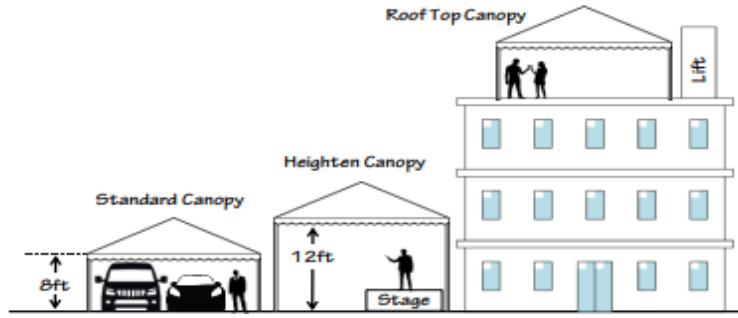

Name: Pyramid Canopy Maroon

Size: 20'x20' / 20'x17' / 20'x12' / 20'x10' / 10'x10'

Standard Canopy: Entrance Standard High 7ft - Max 8ft

Heighten Canopy: Entrance Max 12ft

Power Supply: AC240V 4A for 4 Light 1 Fan

Suitable: Indoor / Outdoor

Extend Rental : Add On 30% for next day event

Pyramid Canopy Maroon

Standard Canopy

Rm	625.00	Pyramid Canopy 20' x 20' with 1 Fan & 4 Light
Rm	625.00	Pyramid Canopy 20' x 17' with 1 Fan & 4 Light
Rm	500.00	Pyramid Canopy 20' x 12' with 1 Fan & 4 Light
Rm	500.00	Pyramid Canopy 20' x 10' with 1 Fan & 4 Light
Rm	438.00	Pyramid Canopy 10' x 10' with 1 Fan & 2 Light

Roof Top Canopy

Rm	1000.00	Roof Top Pyramid Canopy 20' x 20' with 1 Fan & 4 Light
Rm	1000.00	Roof Top Pyramid Canopy 20' x 17' with 1 Fan & 4 Light
Rm	900.00	Roof Top Pyramid Canopy 20' x 12' with 1 Fan & 4 Light
Rm	900.00	Roof Top Pyramid Canopy 20' x 10' with 1 Fan & 4 Light
Rm	838.00	Roof Top Pyramid Canopy 10' x 10' with 1 Fan & 2 Light

Heighten Canopy

Rm	1000.00	Heighten Pyramid Canopy 20' x 20' with 1 Fan & 4 Light
Rm	1000.00	Heighten Pyramid Canopy 20' x 17' with 1 Fan & 4 Light
Rm	900.00	Heighten Pyramid Canopy 20' x 12' with 1 Fan & 4 Light
Rm	900.00	Heighten Pyramid Canopy 20' x 10' with 1 Fan & 4 Light
Rm	838.00	Heighten Pyramid Canopy 10' x 10' with 1 Fan & 2 Light

Roof Top

Standard	Heighten	Add On
Rm 188.00	Rm 313.00	Legging 2 Layer Only
Rm 375.00	Rm 750.00	Legging 5 Layer Only
Rm 313.00	Rm 625.00	Curtain Legging Cream
Rm 375.00	Rm 625.00	Scalloped & Legging 20'x20' / 20'x17'
Rm 313.00	Rm 563.00	Scalloped & Legging 20'x12' / 20'x10' / 10'x10'
Rm 375.00	Rm 475.00	Full Underlayer White 20'x20' / 20'x17'
Rm 313.00	Rm 438.00	Full Underlayer White 20'x12' / 20'x10'
Rm 250.00	Rm 375.00	Full Underlayer White 10'x10'
Rm 250.00	Rm 375.00	Underlayer 4 pcs
Rm 325.00	Rm 450.00	Underlayer 8 pcs
Rm 25.00	Rm 50.00	Fluorescent Light
Rm 250.00	Rm 375.00	Antique Pendant
Rm 188.00	Rm 313.00	Crystal Pendant