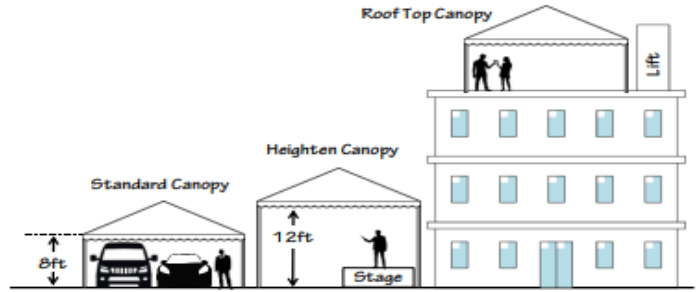

Name: Pyramid Canopy Black

Size: 20'x20' / 20'x17' / 20'x12' / 20'x10' / 10'x10'

Standard Canopy: Entrance Standard High 7ft - Max 8ft

Heighten Canopy: Entrance Max 12ft

Power Supply: AC240V 4A for 4 Light 1 Fan

Suitable: Indoor / Outdoor

Extend Rental : Add On 30% for next day event

Pyramid Canopy Black

Standard Canopy

Rm	688.00	Pyramid Canopy 20' x 20' with 1 Fan & 4 Light
Rm	688.00	Pyramid Canopy 20' x 17' with 1 Fan & 4 Light
Rm	563.00	Pyramid Canopy 20' x 12' with 1 Fan & 4 Light
Rm	563.00	Pyramid Canopy 20' x 10' with 1 Fan & 4 Light
Rm	500.00	Pyramid Canopy 10' x 10' with 1 Fan & 2 Light

Roof Top Canopy

Rm	1375.00	Roof Top Pyramid Canopy 20' x 20' with 1 Fan & 4 Light
Rm	1375.00	Roof Top Pyramid Canopy 20' x 17' with 1 Fan & 4 Light
Rm	1000.00	Roof Top Pyramid Canopy 20' x 12' with 1 Fan & 4 Light
Rm	1000.00	Roof Top Pyramid Canopy 20' x 10' with 1 Fan & 4 Light
Rm	938.00	Roof Top Pyramid Canopy 10' x 10' with 1 Fan & 2 Light

Heighten Canopy

Rm	1375.00	Heighten Pyramid Canopy 20' x 20' with 1 Fan & 4 Light
Rm	1375.00	Heighten Pyramid Canopy 20' x 17' with 1 Fan & 4 Light
Rm	1000.00	Heighten Pyramid Canopy 20' x 12' with 1 Fan & 4 Light
Rm	1000.00	Heighten Pyramid Canopy 20' x 10' with 1 Fan & 4 Light
Rm	938.00	Heighten Pyramid Canopy 10' x 10' with 1 Fan & 2 Light

Roof Top

Standard	Heighten	Add On
Rm 188.00	Rm 313.00	Legging 2 Layer Only
Rm 375.00	Rm 750.00	Legging 5 Layer Only
Rm 313.00	Rm 625.00	Curtain Legging Cream
Rm 375.00	Rm 625.00	Scalloped & Legging 20'x20' / 20'x17'
Rm 313.00	Rm 563.00	Scalloped & Legging 20'x12' / 20'x10' / 10'x10'
Rm 375.00	Rm 475.00	Full Underlayer White 20'x20' / 20'x17'
Rm 313.00	Rm 438.00	Full Underlayer White 20'x12' / 20'x10'
Rm 250.00	Rm 375.00	Full Underlayer White 10'x10'
Rm 250.00	Rm 375.00	Underlayer 4 pcs
Rm 325.00	Rm 450.00	Underlayer 8 pcs
Rm 25.00	Rm 50.00	Fluorescent Light
Rm 250.00	Rm 375.00	Antique Pendant
Rm 188.00	Rm 313.00	Crystal Pendant