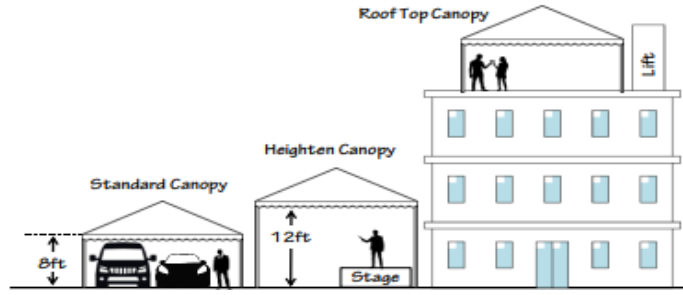

Name: Arabian Canopy Yellow

Size: 20'x30' / 20'x20' / 20'x10' / 10'x10'

Standard Canopy: Entrance Standard High 7ft - Max 8ft

Heighten Canopy: Entrance Max 12ft

Power Supply: AC240V 4A for 4 Light 1 Fan

Suitable: Indoor / Outdoor

Extend Rental : Add On 30% for next day event

Arabian Canopy Yellow

Standard Canopy

Rm	1500.00	Arabian Canopy 20' x 30' with 1 Fan & 8 Light
Rm	688.00	Arabian Canopy 20' x 20' with 1 Fan & 4 Light
Rm	563.00	Arabian Canopy 20' x 10' with 1 Fan & 4 Light
Rm	500.00	Arabian Canopy 10' x 10' with 1 Fan & 2 Light

Roof Top Canopy

Rm	2000.00	Roof Top Arabian Canopy 20' x 20' with 1 Fan & 8 Light
Rm	1375.00	Roof Top Arabian Canopy 20' x 20' with 1 Fan & 4 Light
Rm	1000.00	Roof Top Arabian Canopy 20' x 10' with 1 Fan & 4 Light
Rm	875.00	Roof Top Arabian Canopy 10' x 10' with 1 Fan & 2 Light

Heighten Canopy

Rm	2000.00	Heighten Arabian Canopy 20' x 30' with 1 Fan & 4 Light
Rm	1375.00	Heighten Arabian Canopy 20' x 20' with 1 Fan & 4 Light
Rm	1000.00	Heighten Arabian Canopy 20' x 10' with 1 Fan & 4 Light
Rm	875.00	Heighten Arabian Canopy 10' x 10' with 1 Fan & 2 Light

Roof Top

Standard	Heighten	Add On
Rm 250.00	Rm 375.00	Legging 2 Layer Only 20'x30'
Rm 188.00	Rm 313.00	Legging 2 Layer Only 20'x20' / 20'x10' / 10'x10'
Rm 500.00	Rm 750.00	Legging 5 Layer Only 20'x30'
Rm 376.00	Rm 626.00	Legging 5 Layer Only 20'x20' / 20'x10' / 10'x10'
Rm 500.00	Rm 750.00	Curtain Legging Cream 20'x30'
Rm 376.00	Rm 626.00	Curtain Legging Cream 20'x20' / 20'x10' / 10'x10'
Rm 500.00	Rm 625.00	Scalloped & Legging 20'x30'
Rm 375.00	Rm 625.00	Scalloped & Legging 20'x20'
Rm 313.00	Rm 563.00	Scalloped & Legging 20'x10' / 10'x10'
Rm 750.00	Rm 875.00	Full Underlayer White 20'x30'
Rm 375.00	Rm 475.00	Full Underlayer White 20'x20'
Rm 313.00	Rm 438.00	Full Underlayer White 20'x10'
Rm 250.00	Rm 375.00	Full Underlayer White 10'x10'
Rm 500.00	Rm 688.00	Underlayer 6 pcs 20'x30'
Rm 250.00	Rm 375.00	Underlayer 4 pcs 20'x20' / 20'x10' / 10'x10'
Rm 650.00	Rm 838.00	Underlayer 12 pcs 20'x30'
Rm 325.00	Rm 450.00	Underlayer 8 pcs 20'x20' / 20'x10' / 10'x10'
Rm 25.00	Rm 50.00	Fluorescent Light
Rm 250.00	Rm 375.00	Antique Pendant
Rm 188.00	Rm 313.00	Crystal Pendant