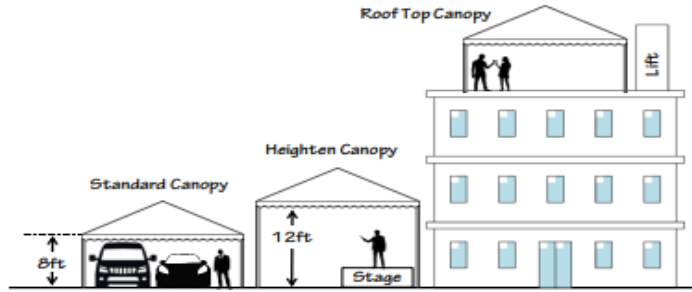

Name: Pyramid Canopy Transparent

Size: 20'x20' / 20'x17' / 20'x12' / 20'x10' / 10'x10'

Standard Canopy: Entrance Standard High 7ft - Max 8ft

Heighten Canopy: Entrance Max 12ft

Power Supply: AC240V 4A for 4 Light 1 Fan

Suitable: Indoor / Outdoor

Extend Rental : Add On 30% for next day event

Pyramid Canopy Transparent

Standard Canopy

Rm	813.00	Pyramid Canopy 20' x 20' with 1 Fan & 4 Light
Rm	813.00	Pyramid Canopy 20' x 17' with 1 Fan & 4 Light
Rm	688.00	Pyramid Canopy 20' x 12' with 1 Fan & 4 Light
Rm	688.00	Pyramid Canopy 20' x 10' with 1 Fan & 4 Light
Rm	625.00	Pyramid Canopy 10' x 10' with 1 Fan & 2 Light

Roof Top Canopy

Rm	1188.00	Roof Top Pyramid Canopy 20' x 20' with 1 Fan & 4 Light
Rm	1188.00	Roof Top Pyramid Canopy 20' x 17' with 1 Fan & 4 Light
Rm	1125.00	Roof Top Pyramid Canopy 20' x 12' with 1 Fan & 4 Light
Rm	1125.00	Roof Top Pyramid Canopy 20' x 10' with 1 Fan & 4 Light
Rm	1063.00	Roof Top Pyramid Canopy 10' x 10' with 1 Fan & 2 Light

Heighten Canopy

Rm	1188.00	Heighten Pyramid Canopy 20' x 20' with 1 Fan & 4 Light
Rm	1188.00	Heighten Pyramid Canopy 20' x 17' with 1 Fan & 4 Light
Rm	1125.00	Heighten Pyramid Canopy 20' x 12' with 1 Fan & 4 Light
Rm	1125.00	Heighten Pyramid Canopy 20' x 10' with 1 Fan & 4 Light
Rm	1063.00	Heighten Pyramid Canopy 10' x 10' with 1 Fan & 2 Light

Roof Top

Standard	Heighten	Add On
Rm 188.00	Rm 313.00	Legging 2 Layer Only
Rm 375.00	Rm 750.00	Legging 5 Layer Only
Rm 313.00	Rm 625.00	Curtain Legging Cream
Rm 375.00	Rm 625.00	Scalloped & Legging 20'x20' / 20'x17'
Rm 313.00	Rm 563.00	Scalloped & Legging 20'x12' / 20'x10' / 10'x10'
Rm 375.00	Rm 475.00	Full Underlayer White 20'x20' / 20'x17'
Rm 313.00	Rm 438.00	Full Underlayer White 20'x12' / 20'x10'
Rm 250.00	Rm 375.00	Full Underlayer White 10'x10'
Rm 250.00	Rm 375.00	Underlayer 4 pcs
Rm 325.00	Rm 450.00	Underlayer 8 pcs
Rm 25.00	Rm 50.00	Fluorescent Light
Rm 250.00	Rm 375.00	Antique Pendant
Rm 188.00	Rm 313.00	Crystal Pendant