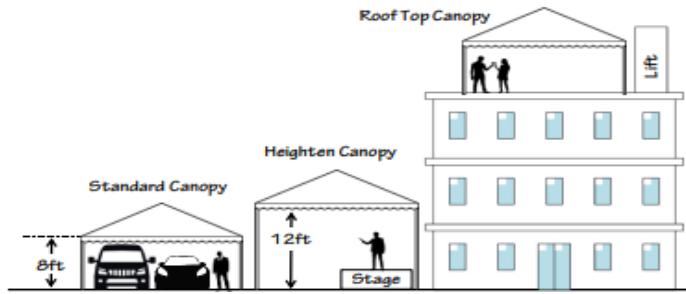

Name: Pyramid Canopy Yellow

Size: 20'x20' / 20'x17' / 20'x12' / 20'x10' / 10'x10'

Standard Canopy: Entrance Standard High 7ft - Max 8ft

Heighten Canopy: Entrance Max 12ft

Power Supply: AC240V 4A for 4 Light 1 Fan

Suitable: Indoor / Outdoor

Extend Rental : Add On 30% for next day event

Pyramid Canopy Yellow

Standard Canopy

Rm	688.00	Pyramid Canopy 20' x 20' with 1 Fan & 4 Light
Rm	688.00	Pyramid Canopy 20' x 17' with 1 Fan & 4 Light
Rm	563.00	Pyramid Canopy 20' x 12' with 1 Fan & 4 Light
Rm	563.00	Pyramid Canopy 20' x 10' with 1 Fan & 4 Light
Rm	500.00	Pyramid Canopy 10' x 10' with 1 Fan & 2 Light

Roof Top Canopy

Rm	1375.00	Roof Top Pyramid Canopy 20' x 20' with 1 Fan & 4 Light
Rm	1063.00	Roof Top Pyramid Canopy 20' x 17' with 1 Fan & 4 Light
Rm	1000.00	Roof Top Pyramid Canopy 20' x 12' with 1 Fan & 4 Light
Rm	1000.00	Roof Top Pyramid Canopy 20' x 10' with 1 Fan & 4 Light
Rm	938.00	Roof Top Pyramid Canopy 10' x 10' with 1 Fan & 2 Light

Heighten Canopy

Rm	1375.00	Heighten Pyramid Canopy 20' x 20' with 1 Fan & 4 Light
Rm	1063.00	Heighten Pyramid Canopy 20' x 17' with 1 Fan & 4 Light
Rm	1000.00	Heighten Pyramid Canopy 20' x 12' with 1 Fan & 4 Light
Rm	1000.00	Heighten Pyramid Canopy 20' x 10' with 1 Fan & 4 Light
Rm	938.00	Heighten Pyramid Canopy 10' x 10' with 1 Fan & 2 Light

Roof Top

Standard	Heighten	Add On
Rm 188.00	Rm 313.00	Legging 2 Layer Only
Rm 375.00	Rm 750.00	Legging 5 Layer Only
Rm 313.00	Rm 625.00	Curtain Legging Cream
Rm 375.00	Rm 625.00	Scalloped & Legging 20'x20' / 20'x17'
Rm 313.00	Rm 563.00	Scalloped & Legging 20'x12' / 20'x10' / 10'x10'
Rm 375.00	Rm 475.00	Full Underlayer White 20'x20' / 20'x17'
Rm 313.00	Rm 438.00	Full Underlayer White 20'x12' / 20'x10'
Rm 250.00	Rm 375.00	Full Underlayer White 10'x10'
Rm 250.00	Rm 375.00	Underlayer 4 pcs
Rm 325.00	Rm 450.00	Underlayer 8 pcs
Rm 25.00	Rm 50.00	Fluorescent Light
Rm 250.00	Rm 375.00	Antique Pendant
Rm 188.00	Rm 313.00	Crystal Pendant