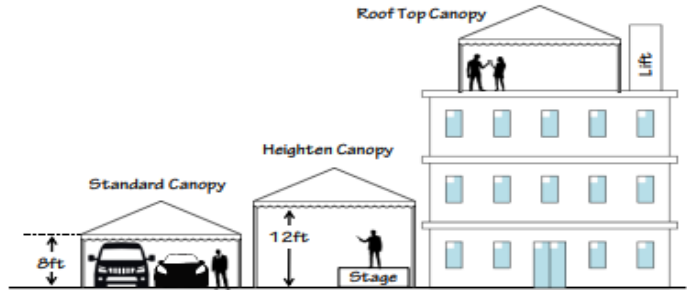

Name: Arabian Canopy White

Size: 20'x30' / 20'x20' / 20'x10' / 10'x10'

Standard Canopy: Entrance Standard High 7ft - Max 8ft

Heighten Canopy: Entrance Max 12ft

Power Supply: AC240V 4A for 4 Light 1 Fan

Suitable: Indoor / Outdoor

Extend Rental : Add On 30% for next day event

Arabian Canopy White

Standard Canopy

Rm	1375.00	Arabian Canopy 20' x 30' with 1 Fan & 8 Light
Rm	688.00	Arabian Canopy 20' x 20' with 1 Fan & 4 Light
Rm	563.00	Arabian Canopy 20' x 10' with 1 Fan & 4 Light
Rm	500.00	Arabian Canopy 10' x 10' with 1 Fan & 2 Light

Roof Top Canopy

Rm	1875.00	Roof Top Arabian Canopy 20' x 20' with 1 Fan & 8 Light
Rm	1063.00	Roof Top Arabian Canopy 20' x 20' with 1 Fan & 4 Light
Rm	1000.00	Roof Top Arabian Canopy 20' x 10' with 1 Fan & 4 Light
Rm	875.00	Roof Top Arabian Canopy 10' x 10' with 1 Fan & 2 Light

Heighten Canopy

Rm	1875.00	Heighten Arabian Canopy 20' x 30' with 1 Fan & 4 Light
Rm	1063.00	Heighten Arabian Canopy 20' x 20' with 1 Fan & 4 Light
Rm	1000.00	Heighten Arabian Canopy 20' x 10' with 1 Fan & 4 Light
Rm	875.00	Heighten Arabian Canopy 10' x 10' with 1 Fan & 2 Light

Roof Top

Standard	Heighten	Add On
Rm 250.00	Rm 375.00	Legging 2 Layer Only 20'x30'
Rm 188.00	Rm 313.00	Legging 2 Layer Only 20'x20' / 20'x10' / 10'x10'
Rm 500.00	Rm 750.00	Legging 5 Layer Only 20'x30'
Rm 376.00	Rm 626.00	Legging 5 Layer Only 20'x20' / 20'x10' / 10'x10'
Rm 500.00	Rm 750.00	Curtain Legging Cream 20'x30'
Rm 376.00	Rm 626.00	Curtain Legging Cream 20'x20' / 20'x10' / 10'x10'
Rm 500.00	Rm 625.00	Scalloped & Legging 20'x30'
Rm 375.00	Rm 625.00	Scalloped & Legging 20'x20'
Rm 313.00	Rm 563.00	Scalloped & Legging 20'x10' / 10'x10'
Rm 750.00	Rm 875.00	Full Underlayer White 20'x30'
Rm 375.00	Rm 475.00	Full Underlayer White 20'x20'
Rm 313.00	Rm 438.00	Full Underlayer White 20'x10'
Rm 250.00	Rm 375.00	Full Underlayer White 10'x10'
Rm 500.00	Rm 688.00	Underlayer 6 pcs 20'x30'
Rm 250.00	Rm 375.00	Underlayer 4 pcs 20'x20' / 20'x10' / 10'x10'
Rm 650.00	Rm 838.00	Underlayer 12 pcs 20'x30'
Rm 325.00	Rm 450.00	Underlayer 8 pcs 20'x20' / 20'x10' / 10'x10'
Rm 25.00	Rm 50.00	Fluorescent Light
Rm 250.00	Rm 375.00	Antique Pendant
Rm 188.00	Rm 313.00	Crystal Pendant