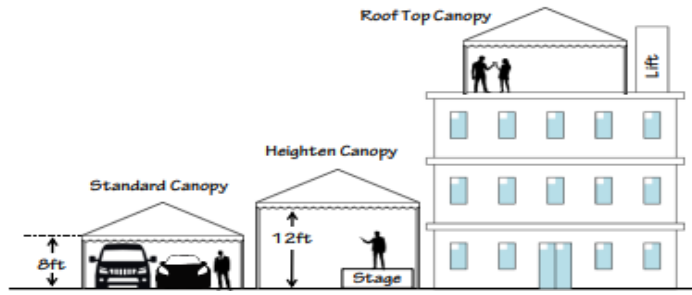

Name: Pyramid Canopy Red & White

Size: 20'x20' / 20'x17' / 20'x12' / 20'x10' / 10'x10'

Standard Canopy: Entrance Standard High 7ft - Max 8ft

Heighten Canopy: Entrance Max 12ft

: Entrance Max 12ft

Power Supply: AC240V 4A for 4 Light 1 Fan

Suitable: Indoor / Outdoor

Extend Rental : Add On 30% for next day event

Pyramid Canopy Red & White

Standard Canopy

Rm	625.00	Pyramid Canopy 20' x 20' with 1 Fan & 4 Light
Rm	625.00	Pyramid Canopy 20' x 17' with 1 Fan & 4 Light
Rm	500.00	Pyramid Canopy 20' x 12' with 1 Fan & 4 Light
Rm	500.00	Pyramid Canopy 20' x 10' with 1 Fan & 4 Light
Rm	438.00	Pyramid Canopy 10' x 10' with 1 Fan & 2 Light

Roof Top Canopy

Rm	1000.00	Roof Top Pyramid Canopy 20' x 20' with 1 Fan & 4 Light
Rm	1000.00	Roof Top Pyramid Canopy 20' x 17' with 1 Fan & 4 Light
Rm	900.00	Roof Top Pyramid Canopy 20' x 12' with 1 Fan & 4 Light
Rm	900.00	Roof Top Pyramid Canopy 20' x 10' with 1 Fan & 4 Light
Rm	838.00	Roof Top Pyramid Canopy 10' x 10' with 1 Fan & 2 Light

Heighten Canopy

Rm	1000.00	Heighten Pyramid Canopy 20' x 20' with 1 Fan & 4 Light
Rm	1000.00	Heighten Pyramid Canopy 20' x 17' with 1 Fan & 4 Light
Rm	900.00	Heighten Pyramid Canopy 20' x 12' with 1 Fan & 4 Light
Rm	900.00	Heighten Pyramid Canopy 20' x 10' with 1 Fan & 4 Light
Rm	838.00	Heighten Pyramid Canopy 10' x 10' with 1 Fan & 2 Light

Roof Top

Standard	Heighten	Add On
Rm 188.00	Rm 313.00	Legging 2 Layer Only
Rm 375.00	Rm 750.00	Legging 5 Layer Only
Rm 313.00	Rm 625.00	Curtain Legging Cream
Rm 375.00	Rm 625.00	Scalloped & Legging 20'x20' / 20'x17'
Rm 313.00	Rm 563.00	Scalloped & Legging 20'x12' / 20'x10' / 10'x10'
Rm 375.00	Rm 475.00	Full Underlayer White 20'x20' / 20'x17'
Rm 313.00	Rm 438.00	Full Underlayer White 20'x12' / 20'x10'
Rm 250.00	Rm 375.00	Full Underlayer White 10'x10'
Rm 250.00	Rm 375.00	Underlayer 4 pcs
Rm 325.00	Rm 450.00	Underlayer 8 pcs
Rm 25.00	Rm 50.00	Fluorescent Light
Rm 250.00	Rm 375.00	Antique Pendant
Rm 188.00	Rm 313.00	Crystal Pendant