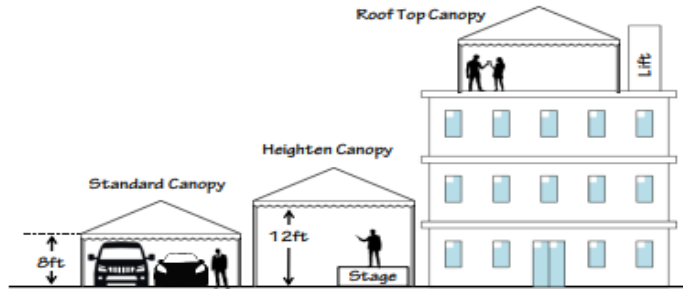

Name: Arabian Canopy Red & White

Size: 20'x30' / 20'x20' / 20'x10' / 10'x10'

Standard Canopy: Entrance Standard High 7ft - Max 8ft

Heighten Canopy: Entrance Max 12ft

Power Supply: AC240V 4A for 4 Light 1 Fan

Suitable: Indoor / Outdoor

Extend Rental : Add On 30% for next day event

Arabian Canopy Red & White

Standard Canopy

Rm	1375.00	Arabian Canopy 20' x 30' with 1 Fan & 8 Lights
Rm	688.00	Arabian Canopy 20' x 20' with 1 Fan & 4 Lights
Rm	563.00	Arabian Canopy 20' x 10' with 1 Fan & 4 Lights
Rm	500.00	Arabian Canopy 10' x 10' with 1 Fan & 2 Lights

Roof Top Canopy

Rm	1875.00	Roof Top Arabian Canopy 20' x 20' with 1 Fan & 8 Lights
Rm	1063.00	Roof Top Arabian Canopy 20' x 20' with 1 Fan & 4 Lights
Rm	1000.00	Roof Top Arabian Canopy 20' x 10' with 1 Fan & 4 Lights
Rm	875.00	Roof Top Arabian Canopy 10' x 10' with 1 Fan & 2 Lights

Heighten Canopy

Rm	1875.00	Heighten Arabian Canopy 20' x 30' with 1 Fan & 4 Lights
Rm	1063.00	Heighten Arabian Canopy 20' x 20' with 1 Fan & 4 Lights
Rm	1000.00	Heighten Arabian Canopy 20' x 10' with 1 Fan & 4 Lights
Rm	875.00	Heighten Arabian Canopy 10' x 10' with 1 Fan & 2 Lights

Roof Top

Standard	Heighten	Add On
Rm 250.00	Rm 375.00	Legging 2 Layer Only 20'x30'
Rm 188.00	Rm 313.00	Legging 2 Layer Only 20'x20' / 20'x10' / 10'x10'
Rm 500.00	Rm 750.00	Legging 5 Layer Only 20'x30'
Rm 376.00	Rm 626.00	Legging 5 Layer Only 20'x20' / 20'x10' / 10'x10'
Rm 500.00	Rm 750.00	Curtain Legging Cream 20'x30'
Rm 376.00	Rm 626.00	Curtain Legging Cream 20'x20' / 20'x10' / 10'x10'
Rm 500.00	Rm 625.00	Scalloped & Legging 20'x30'
Rm 375.00	Rm 625.00	Scalloped & Legging 20'x20'
Rm 313.00	Rm 563.00	Scalloped & Legging 20'x10' / 10'x10'
Rm 750.00	Rm 875.00	Full Underlayer White 20'x30'
Rm 375.00	Rm 475.00	Full Underlayer White 20'x20'
Rm 313.00	Rm 438.00	Full Underlayer White 20'x10'
Rm 250.00	Rm 375.00	Full Underlayer White 10'x10'
Rm 500.00	Rm 688.00	Underlayer 6 pcs 20'x30'
Rm 250.00	Rm 375.00	Underlayer 4 pcs 20'x20' / 20'x10' / 10'x10'
Rm 650.00	Rm 838.00	Underlayer 12 pcs 20'x30'
Rm 325.00	Rm 450.00	Underlayer 8 pcs 20'x20' / 20'x10' / 10'x10'
Rm 25.00	Rm 50.00	Fluorescent Light
Rm 250.00	Rm 375.00	Antique Pendant
Rm 188.00	Rm 313.00	Crystal Pendant