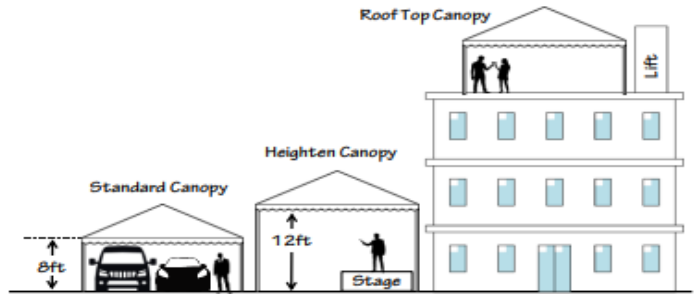

Name: Pyramid Canopy White

Size: 20'x20' / 20'x17' / 20'x12' / 20'x10' / 10'x10'

Standard Canopy: Entrance Standard High 7ft - Max 8ft

Heighten Canopy: Entrance Max 12ft

Power Supply: AC240V 4A for 4 Light 1 Fan

Suitable: Indoor / Outdoor

Extend Rental : Add On 30% for next day event

Pyramid Canopy White

Standard Canopy

Rm	625.00	Pyramid Canopy 20' x 20' with 1 Fan & 4 Light
Rm	625.00	Pyramid Canopy 20' x 17' with 1 Fan & 4 Light
Rm	500.00	Pyramid Canopy 20' x 12' with 1 Fan & 4 Light
Rm	500.00	Pyramid Canopy 20' x 10' with 1 Fan & 4 Light
Rm	438.00	Pyramid Canopy 10' x 10' with 1 Fan & 2 Light

Roof Top Canopy

Rm	1000.00	Roof Top Pyramid Canopy 20' x 20' with 1 Fan & 4 Light
Rm	1000.00	Roof Top Pyramid Canopy 20' x 17' with 1 Fan & 4 Light
Rm	900.00	Roof Top Pyramid Canopy 20' x 12' with 1 Fan & 4 Light
Rm	900.00	Roof Top Pyramid Canopy 20' x 10' with 1 Fan & 4 Light
Rm	838.00	Roof Top Pyramid Canopy 10' x 10' with 1 Fan & 2 Light

Heighten Canopy

Rm	1000.00	Heighten Pyramid Canopy 20' x 20' with 1 Fan & 4 Light
Rm	1000.00	Heighten Pyramid Canopy 20' x 17' with 1 Fan & 4 Light
Rm	900.00	Heighten Pyramid Canopy 20' x 12' with 1 Fan & 4 Light
Rm	900.00	Heighten Pyramid Canopy 20' x 10' with 1 Fan & 4 Light
Rm	838.00	Heighten Pyramid Canopy 10' x 10' with 1 Fan & 2 Light

Roof Top

Standard	Heighten	Add On
Rm 188.00	Rm 313.00	Legging 2 Layer Only
Rm 375.00	Rm 750.00	Legging 5 Layer Only
Rm 313.00	Rm 625.00	Curtain Legging Cream
Rm 375.00	Rm 625.00	Scallop & Legging 20'x20' / 20'x17'
Rm 313.00	Rm 563.00	Scallop & Legging 20'x12' / 20'x10' / 10'x10'
Rm 375.00	Rm 475.00	Full Underlayer White 20'x20' / 20'x17'
Rm 313.00	Rm 438.00	Full Underlayer White 20'x12' / 20'x10'
Rm 250.00	Rm 375.00	Full Underlayer White 10'x10'
Rm 250.00	Rm 375.00	Underlayer 4 pcs
Rm 325.00	Rm 450.00	Underlayer 8 pcs
Rm 25.00	Rm 50.00	Fluorescent Light
Rm 250.00	Rm 375.00	Antique Pendant
Rm 188.00	Rm 313.00	Crystal Pendant