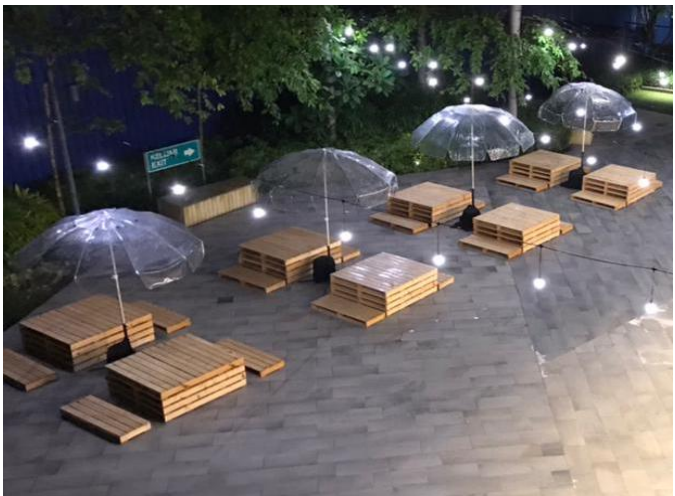

THE BEST STRUCTURE INDUSTRIAL SDN BHD (802457-K)
No.1, Jalan Suria Park 1, Suria Park Kawasan Perindustrian Kg. Baru Balakong, 43300 Seri Kembangan, Selangor Darul Ehsan, Malaysia
www.thebest.com.my | sales@thebest.com.my | H/P: 017 377 4088 / 017-7374088 / 017-3732088 | Tel: 03-3216 1331

Chat Me...

WhatsApp

Copyright © 2021 By THE BEST STRUCTURE INDUSTRIAL SDN BHD & THE BEST RENTAL SERVICE All right reserved.
No part of this book may be reproduced or used in any manner without written permission of the copyright owner except for the use of quotations in a book review.
All photo in this catalogues is for illustration purpose only. All items or Prices shall be change without prior notice.