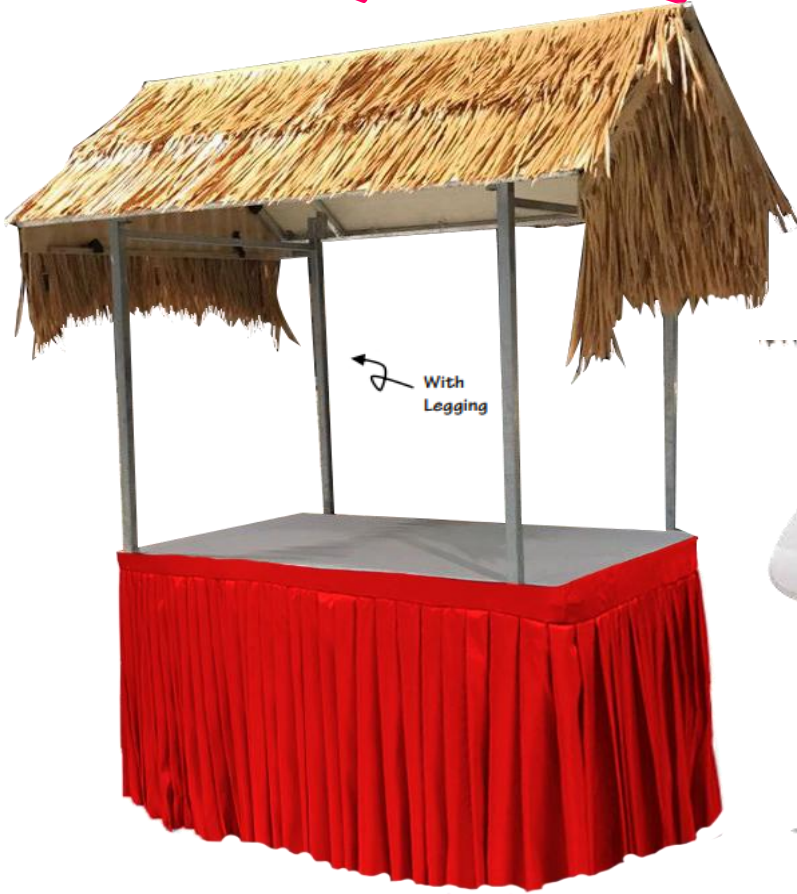

Hawker Stall Only
Rm **250.00**
Per Units

Hawker Stall with Legging
Rm **300.00**
Per Units

Add on Lighting
Rm **25.00**
Per Units

A Shape Attap Hawker Stall

Name : A Shape Attap Hawker Stall

Table Cloth Colour : White