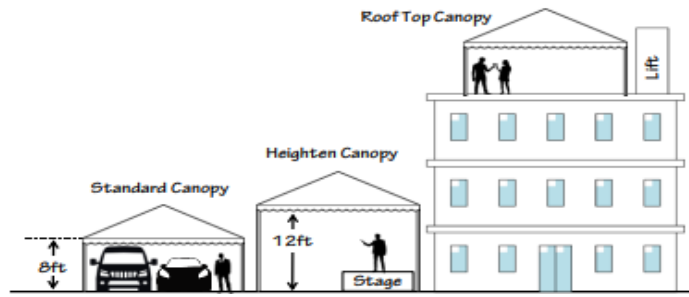

Name: Pyramid Canopy Blue & White

Size: 20'x20' / 20'x17' / 20'x12' / 20'x10' / 10'x10'

Standard Canopy: Entrance Standard High 7ft - Max 8ft

Heighten Canopy: Entrance Max 12ft

Power Supply: AC240V 4A for 4 Light 1 Fan

Suitable: Indoor / Outdoor

Extend Rental : Add On 30% for next day event

Pyramid Canopy Blue & White

Standard Canopy

Rm	625.00	Pyramid Canopy 20' x 20' with 1 Fan & 4 Light
Rm	625.00	Pyramid Canopy 20' x 17' with 1 Fan & 4 Light
Rm	500.00	Pyramid Canopy 20' x 12' with 1 Fan & 4 Light
Rm	500.00	Pyramid Canopy 20' x 10' with 1 Fan & 4 Light
Rm	438.00	Pyramid Canopy 10' x 10' with 1 Fan & 2 Light

Roof Top Canopy

Rm	1000.00	Roof Top Pyramid Canopy 20' x 20' with 1 Fan & 4 Light
Rm	1000.00	Roof Top Pyramid Canopy 20' x 17' with 1 Fan & 4 Light
Rm	900.00	Roof Top Pyramid Canopy 20' x 12' with 1 Fan & 4 Light
Rm	900.00	Roof Top Pyramid Canopy 20' x 10' with 1 Fan & 4 Light
Rm	838.00	Roof Top Pyramid Canopy 10' x 10' with 1 Fan & 2 Light

Heighten Canopy

Rm	1000.00	Heighten Pyramid Canopy 20' x 20' with 1 Fan & 4 Light
Rm	1000.00	Heighten Pyramid Canopy 20' x 17' with 1 Fan & 4 Light
Rm	900.00	Heighten Pyramid Canopy 20' x 12' with 1 Fan & 4 Light
Rm	900.00	Heighten Pyramid Canopy 20' x 10' with 1 Fan & 4 Light
Rm	838.00	Heighten Pyramid Canopy 10' x 10' with 1 Fan & 2 Light

Roof Top

Standard	Heighten	Add On
Rm 188.00	Rm 313.00	Legging 2 Layer Only
Rm 375.00	Rm 750.00	Legging 5 Layer Only
Rm 313.00	Rm 625.00	Curtain Legging Cream
Rm 375.00	Rm 625.00	Scallop & Legging 20'x20' / 20'x17'
Rm 313.00	Rm 563.00	Scallop & Legging 20'x12' / 20'x10' / 10'x10'
Rm 375.00	Rm 475.00	Full Underlayer White 20'x20' / 20'x17'
Rm 313.00	Rm 438.00	Full Underlayer White 20'x12' / 20'x10'
Rm 250.00	Rm 375.00	Full Underlayer White 10'x10'
Rm 250.00	Rm 375.00	Underlayer 4 pcs
Rm 325.00	Rm 450.00	Underlayer 8 pcs
Rm 25.00	Rm 50.00	Fluorescent Light
Rm 250.00	Rm 375.00	Antique Pendant
Rm 188.00	Rm 313.00	Crystal Pendant