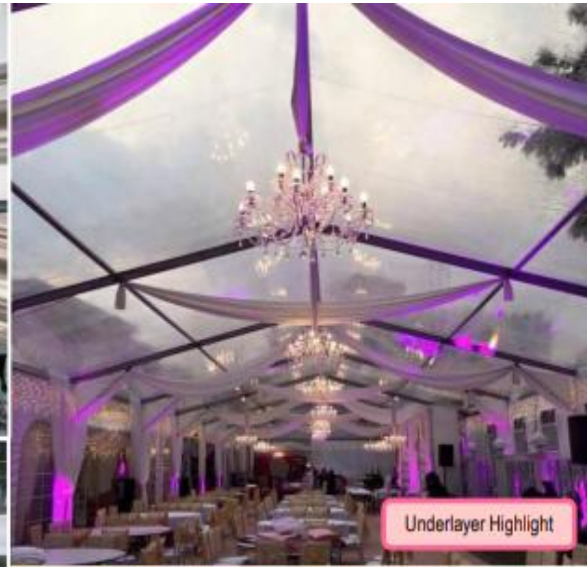

Contact us for Price

THE BEST STRUCTURE INDUSTRIAL SDN BHD (802457-K)
No.1, Jalan Suria Park 1, Suria Park Kawasan Perindustrian Kg. Baru Balakong, 43300 Seri Kembangan, Selangor Darul Ehsan, Malaysia
www.thebest.com.my | sales@thebest.com.my | H/P: 017 377 4088 / 017-7374088 / 017-3732088 | Tel: 03-3216 1331

WhatsApp

Copyright © 2021 By THE BEST STRUCTURE INDUSTRIAL SDN BHD & THE BEST RENTAL SERVICE All right reserved.
No part of this book may be reproduced or used in any manner without written permission of the copyright owner except for the use of quotations in a book review.
All photo in this catalogues is for illustration purpose only. All items or Prices shall be change without prior notice.