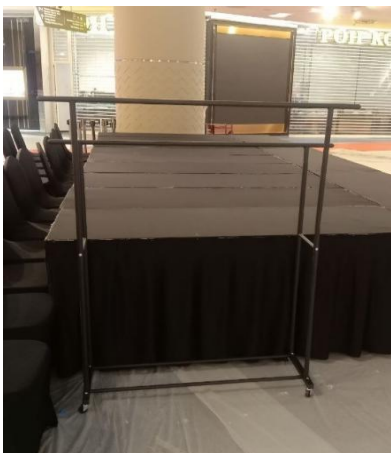

THE BEST STRUCTURE INDUSTRIAL SDN BHD (802457-K)
No.1, Jalan Suria Park 1, Suria Park Kawasan Perindustrian Kg. Baru Balakong, 43300 Seri Kembangan, Selangor Darul Ehsan, Mal aysia
www.thebest.com.my | sales@thebest.com.my | H/P: 017 377 4088 / 017-7374088 / 017-3732088 | Tel: 03-3216 1331

WhatsApp

Copyright © 2021 By THE BEST STRUCTURE INDUSTRIAL SDN BHD & THE BEST RENTAL SERVICE All right reserved.
No part of this book may be reproduced or used in any manner without written permission of the copyright owner except for the use of quotations in a book review.
All photo in this catalogues is for illustration purpose only. All items or Prices shall be change without prior notice.