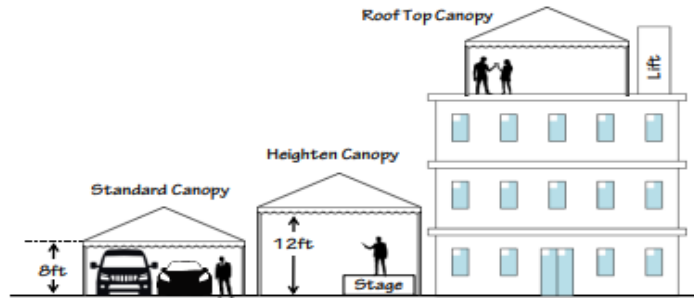

Name: Arabian Canopy Black

Size: 20'x30' / 20'x20' / 20'x10' / 10'x10'

Standard Canopy: Entrance Standard High 7ft - Max 8ft

Heighten Canopy: Entrance Max 12ft

Power Supply: AC240V 4A for 4 Light 1 Fan

Suitable: Indoor / Outdoor

Extend Rental : Add On 30% for next day event

Arabian Canopy Black

Standard Canopy

Rm	1500.00	Arabian Canopy 20' x 30' with 1 Fan & 8 Light
Rm	688.00	Arabian Canopy 20' x 20' with 1 Fan & 4 Light
Rm	563.00	Arabian Canopy 20' x 10' with 1 Fan & 4 Light
Rm	500.00	Arabian Canopy 10' x 10' with 1 Fan & 2 Light

Roof Top Canopy

Rm	2000.00	Roof Top Arabian Canopy 20' x 20' with 1 Fan & 8 Light
Rm	1063.00	Roof Top Arabian Canopy 20' x 20' with 1 Fan & 4 Light
Rm	1000.00	Roof Top Arabian Canopy 20' x 10' with 1 Fan & 4 Light
Rm	875.00	Roof Top Arabian Canopy 10' x 10' with 1 Fan & 2 Light

Heighten Canopy

Rm	2000.00	Heighten Arabian Canopy 20' x 30' with 1 Fan & 4 Light
Rm	1063.00	Heighten Arabian Canopy 20' x 20' with 1 Fan & 4 Light
Rm	1000.00	Heighten Arabian Canopy 20' x 10' with 1 Fan & 4 Light
Rm	875.00	Heighten Arabian Canopy 10' x 10' with 1 Fan & 2 Light

Roof Top

Standard	Heighten	Add On
Rm 250.00	Rm 375.00	Legging 2 Layer Only 20'x30'
Rm 188.00	Rm 313.00	Legging 2 Layer Only 20'x20' / 20'x10' / 10'x10'
Rm 500.00	Rm 750.00	Legging 5 Layer Only 20'x30'
Rm 376.00	Rm 626.00	Legging 5 Layer Only 20'x20' / 20'x10' / 10'x10'
Rm 500.00	Rm 750.00	Curtain Legging Cream 20'x30'
Rm 376.00	Rm 626.00	Curtain Legging Cream 20'x20' / 20'x10' / 10'x10'
Rm 500.00	Rm 625.00	Scalloped & Legging 20'x30'
Rm 375.00	Rm 625.00	Scalloped & Legging 20'x20'
Rm 313.00	Rm 563.00	Scalloped & Legging 20'x10' / 10'x10'
Rm 750.00	Rm 875.00	Full Underlayer White 20'x30'
Rm 375.00	Rm 475.00	Full Underlayer White 20'x20'
Rm 313.00	Rm 438.00	Full Underlayer White 20'x10'
Rm 250.00	Rm 375.00	Full Underlayer White 10'x10'
Rm 500.00	Rm 688.00	Underlayer 6 pcs 20'x30'
Rm 250.00	Rm 375.00	Underlayer 4 pcs 20'x20' / 20'x10' / 10'x10'
Rm 650.00	Rm 838.00	Underlayer 12 pcs 20'x30'
Rm 325.00	Rm 450.00	Underlayer 8 pcs 20'x20' / 20'x10' / 10'x10'
Rm 25.00	Rm 50.00	Fluorescent Light
Rm 250.00	Rm 375.00	Antique Pendant
Rm 188.00	Rm 313.00	Crystal Pendant