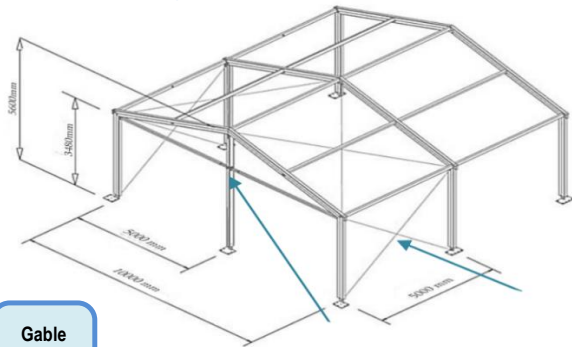

Marquee Tent
10m x 5m
(2 block)

Gable
Frame
10m

Marquee
Safety
Cross
Rope

Marquee Tent
10m x 5m
(2 block)

Gable
Frame
15m

THE BEST STRUCTURE INDUSTRIAL SDN BHD (802457-K)
 No.1, Jalan Suria Park 1, Suria Park Kawasan Perindustrian Kg. Baru Balakong, 43300 Seri Kembangan, Selangor Darul Ehsan, Malaysia
www.thebest.com.my | sales@thebest.com.my | H/P: 017 377 4088 / 017-7374088 / 017-3732088 | Tel: 03-3216 1331