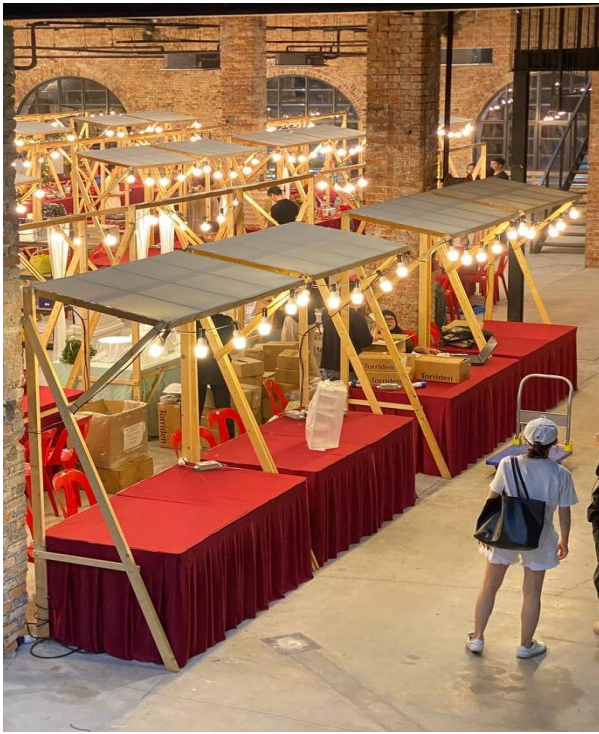

Scan Me

THE BEST STRUCTURE INDUSTRIAL SDN BHD (802457-K)

No.1, Jalan Suria Park 1, Suria Park Kawasan Perindustrian Kg. Baru Balakong, 43300 Seri Kembangan, Selangor Darul Ehsan, Malaysia
www.thebest.com.my | sales@thebest.com.my | H/P: 017 377 4088 / 017-7374088 / 017-3732088 | Tel: 03-3216 1331

www.thebest.com.my

Copyright © 2021 By THE BEST STRUCTURE INDUSTRIAL SDN BHD & THE BEST RENTAL SERVICE All right reserved.

No part of this book may be reproduced or used in any manner without written permission of the copyright owner except for the use of quotations in a book review.

All photo in this catalogues is for illustration purpose only. All items or Prices shall be change without prior notice.

Chat Me...

WhatsApp