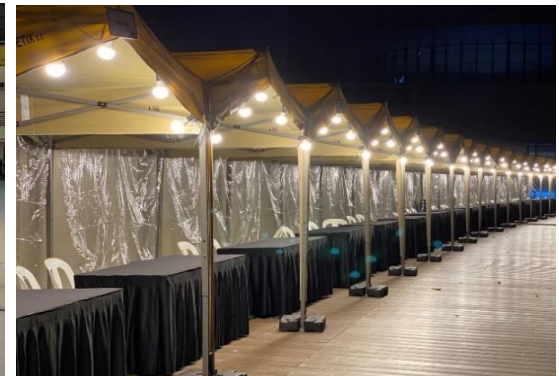

THE BEST STRUCTURE INDUSTRIAL SDN BHD (802457-K)
No.1, Jalan Suria Park 1, Suria Park Kawasan Perindustrian Kg. Baru Balakong, 43300 Seri Kembangan, Selangor Darul Ehsan, Malaysia
www.thebest.com.my | sales@thebest.com.my | H/P: 017 377 4088 / 017-7374088 / 017-3732088 | Tel: 03-3216 1331

WhatsApp

Copyright © 2021 By THE BEST STRUCTURE INDUSTRIAL SDN BHD & THE BEST RENTAL SERVICE All right reserved.
No part of this book may be reproduced or used in any manner without written permission of the copyright owner except for the use of quotations in a book review.
All photo in this catalogues is for illustration purpose only. All items or Prices shall be change without prior notice.