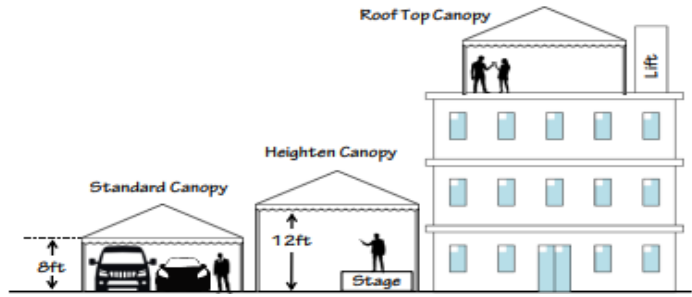

Name: Pyramid Canopy White

Size: 20'x20' / 20'x17' / 20'x12' / 20'x10' / 10'x10'

Standard Canopy: Entrance Standard High 7ft - Max 8ft

Heighten Canopy: Entrance Max 12ft

Power Supply: AC240V 4A for 4 Light 1 Fan

Suitable: Indoor / Outdoor

Extend Rental : Add On 30% for next day event

Pyramid Canopy White

Standard Canopy

Rm	625.00	Pyramid Canopy 20' x 20' with 1 Fan & 4 Light
Rm	625.00	Pyramid Canopy 20' x 17' with 1 Fan & 4 Light
Rm	500.00	Pyramid Canopy 20' x 12' with 1 Fan & 4 Light
Rm	500.00	Pyramid Canopy 20' x 10' with 1 Fan & 4 Light
Rm	438.00	Pyramid Canopy 10' x 10' with 1 Fan & 2 Light

Roof Top Canopy

Rm	1000.00	Roof Top Pyramid Canopy 20' x 20' with 1 Fan & 4 Light
Rm	1000.00	Roof Top Pyramid Canopy 20' x 17' with 1 Fan & 4 Light
Rm	900.00	Roof Top Pyramid Canopy 20' x 12' with 1 Fan & 4 Light
Rm	900.00	Roof Top Pyramid Canopy 20' x 10' with 1 Fan & 4 Light
Rm	838.00	Roof Top Pyramid Canopy 10' x 10' with 1 Fan & 2 Light

Heighten Canopy

Rm	1000.00	Heighten Pyramid Canopy 20' x 20' with 1 Fan & 4 Light
Rm	1000.00	Heighten Pyramid Canopy 20' x 17' with 1 Fan & 4 Light
Rm	900.00	Heighten Pyramid Canopy 20' x 12' with 1 Fan & 4 Light
Rm	900.00	Heighten Pyramid Canopy 20' x 10' with 1 Fan & 4 Light
Rm	838.00	Heighten Pyramid Canopy 10' x 10' with 1 Fan & 2 Light

Roof Top

Standard	Heighten	Add On
Rm 188.00	Rm 313.00	Legging 2 Layer Only
Rm 375.00	Rm 750.00	Legging 5 Layer Only
Rm 313.00	Rm 625.00	Curtain Legging Cream
Rm 375.00	Rm 625.00	Scalloped & Legging 20'x20' / 20'x17'
Rm 313.00	Rm 563.00	Scalloped & Legging 20'x12' / 20'x10' / 10'x10'
Rm 375.00	Rm 475.00	Full Underlayer White 20'x20' / 20'x17'
Rm 313.00	Rm 438.00	Full Underlayer White 20'x12' / 20'x10'
Rm 250.00	Rm 375.00	Full Underlayer White 10'x10'
Rm 250.00	Rm 375.00	Underlayer 4 pcs
Rm 325.00	Rm 450.00	Underlayer 8 pcs
Rm 25.00	Rm 50.00	Fluorescent Light
Rm 250.00	Rm 375.00	Antique Pendant
Rm 188.00	Rm 313.00	Crystal Pendant