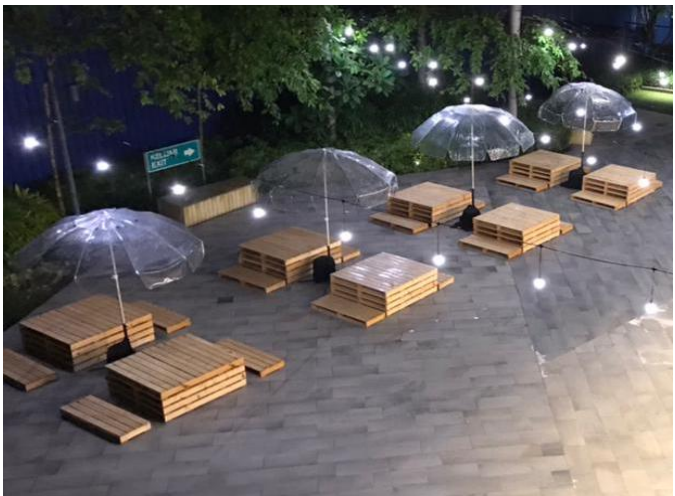

THE BEST STRUCTURE INDUSTRIAL SDN BHD (802457-K)
No.1, Jalan Suria Park 1, Suria Park Kawasan Perindustrian Kg. Baru Balakong, 43300 Seri Kembangan, Selangor Darul Ehsan, Malaysia
www.thebest.com.my | sales@thebest.com.my | H/P: 017 377 4088 / 017-7374088 / 017-3732088 | Tel: 03-3216 1331

WhatsApp

Copyright © 2021 By THE BEST STRUCTURE INDUSTRIAL SDN BHD & THE BEST RENTAL SERVICE All right reserved.
No part of this book may be reproduced or used in any manner without written permission of the copyright owner except for the use of quotations in a book review.
All photo in this catalogues is for illustration purpose only. All items or Prices shall be change without prior notice.