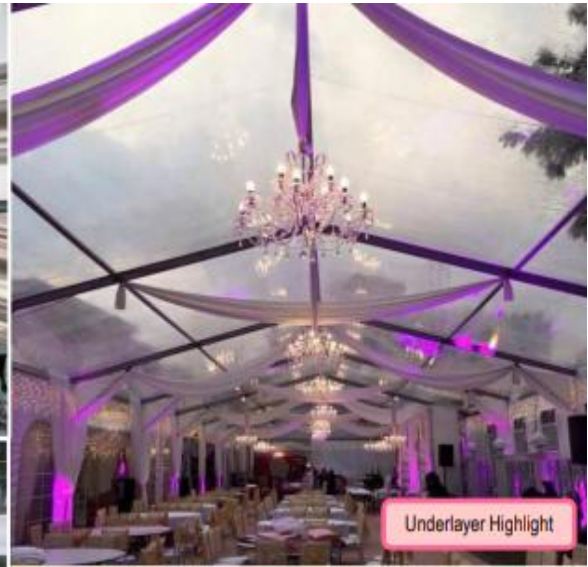

Contact us for Price

THE BEST STRUCTURE INDUSTRIAL SDN BHD (802457-K)
No.1, Jalan Suria Park 1, Suria Park Kawasan Perindustrian Kg. Baru Balakong, 43300 Seri Kembangan, Selangor Darul Ehsan, Malaysia
www.thebest.com.my | sales@thebest.com.my | H/P: 017 377 4088 / 017-7374088 / 017-3732088 | Tel: 03-3216 1331

WhatsApp

Copyright © 2021 By THE BEST STRUCTURE INDUSTRIAL SDN BHD & THE BEST RENTAL SERVICE All right reserved.
No part of this book may be reproduced or used in any manner without written permission of the copyright owner except for the use of quotations in a book review.
All photo in this catalogues is for illustration purpose only. All items or Prices shall be change without prior notice.