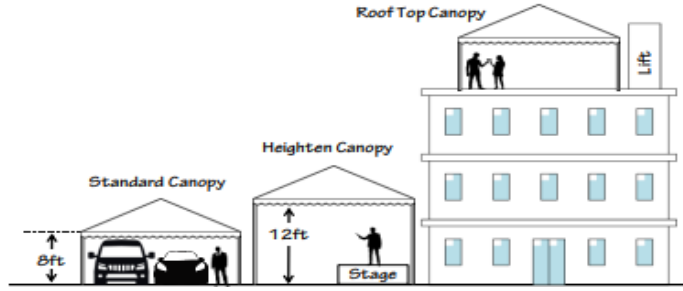

Name: Arabian Canopy Red & White

Size: 20'x30' / 20'x20' / 20'x10' / 10'x10'

Standard Canopy: Entrance Standard High 7ft - Max 8ft

Heighten Canopy: Entrance Max 12ft

Power Supply: AC240V 4A for 4 Light 1 Fan

Suitable: Indoor / Outdoor

Extend Rental : Add On 30% for next day event

Arabian Canopy Red & White

Standard Canopy

Rm	1375.00	Arabian Canopy 20' x 30' with 1 Fan & 8 Lights
Rm	688.00	Arabian Canopy 20' x 20' with 1 Fan & 4 Lights
Rm	563.00	Arabian Canopy 20' x 10' with 1 Fan & 4 Lights
Rm	500.00	Arabian Canopy 10' x 10' with 1 Fan & 2 Lights

Roof Top Canopy

Rm	1875.00	Roof Top Arabian Canopy 20' x 20' with 1 Fan & 8 Lights
Rm	1063.00	Roof Top Arabian Canopy 20' x 20' with 1 Fan & 4 Lights
Rm	1000.00	Roof Top Arabian Canopy 20' x 10' with 1 Fan & 4 Lights
Rm	875.00	Roof Top Arabian Canopy 10' x 10' with 1 Fan & 2 Lights

Heighten Canopy

Rm	1875.00	Heighten Arabian Canopy 20' x 30' with 1 Fan & 4 Lights
Rm	1063.00	Heighten Arabian Canopy 20' x 20' with 1 Fan & 4 Lights
Rm	1000.00	Heighten Arabian Canopy 20' x 10' with 1 Fan & 4 Lights
Rm	875.00	Heighten Arabian Canopy 10' x 10' with 1 Fan & 2 Lights

Roof Top

Standard	Heighten	Add On
Rm 250.00	Rm 375.00	Legging 2 Layer Only 20'x30'
Rm 188.00	Rm 313.00	Legging 2 Layer Only 20'x20' / 20'x10' / 10'x10'
Rm 500.00	Rm 750.00	Legging 5 Layer Only 20'x30'
Rm 376.00	Rm 626.00	Legging 5 Layer Only 20'x20' / 20'x10' / 10'x10'
Rm 500.00	Rm 750.00	Curtain Legging Cream 20'x30'
Rm 376.00	Rm 626.00	Curtain Legging Cream 20'x20' / 20'x10' / 10'x10'
Rm 500.00	Rm 625.00	Scalloped & Legging 20'x30'
Rm 375.00	Rm 625.00	Scalloped & Legging 20'x20'
Rm 313.00	Rm 563.00	Scalloped & Legging 20'x10' / 10'x10'
Rm 750.00	Rm 875.00	Full Underlayer White 20'x30'
Rm 375.00	Rm 475.00	Full Underlayer White 20'x20'
Rm 313.00	Rm 438.00	Full Underlayer White 20'x10'
Rm 250.00	Rm 375.00	Full Underlayer White 10'x10'
Rm 500.00	Rm 688.00	Underlayer 6 pcs 20'x30'
Rm 250.00	Rm 375.00	Underlayer 4 pcs 20'x20' / 20'x10' / 10'x10'
Rm 650.00	Rm 838.00	Underlayer 12 pcs 20'x30'
Rm 325.00	Rm 450.00	Underlayer 8 pcs 20'x20' / 20'x10' / 10'x10'
Rm 25.00	Rm 50.00	Fluorescent Light
Rm 250.00	Rm 375.00	Antique Pendant
Rm 188.00	Rm 313.00	Crystal Pendant