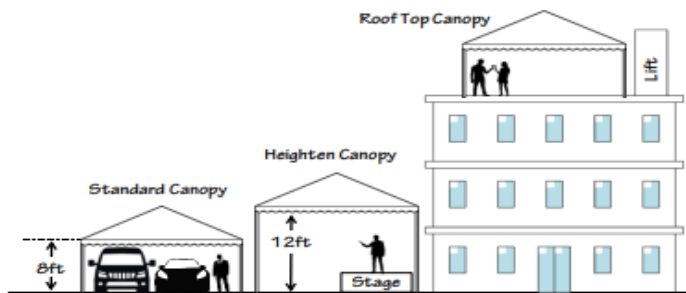

Name: Pyramid Canopy Yellow

Size: 20'x20' / 20'x17' / 20'x12' / 20'x10' / 10'x10'

Standard Canopy: Entrance Standard High 7ft - Max 8ft

Heighten Canopy: Entrance Max 12ft

Power Supply: AC240V 4A for 4 Light 1 Fan

Suitable: Indoor / Outdoor

Extend Rental : Add On 30% for next day event

Pyramid Canopy Yellow

Standard Canopy

Rm	688.00	Pyramid Canopy 20' x 20' with 1 Fan & 4 Light
Rm	688.00	Pyramid Canopy 20' x 17' with 1 Fan & 4 Light
Rm	563.00	Pyramid Canopy 20' x 12' with 1 Fan & 4 Light
Rm	563.00	Pyramid Canopy 20' x 10' with 1 Fan & 4 Light
Rm	500.00	Pyramid Canopy 10' x 10' with 1 Fan & 2 Light

Roof Top Canopy

Rm	1375.00	Roof Top Pyramid Canopy 20' x 20' with 1 Fan & 4 Light
Rm	1063.00	Roof Top Pyramid Canopy 20' x 17' with 1 Fan & 4 Light
Rm	1000.00	Roof Top Pyramid Canopy 20' x 12' with 1 Fan & 4 Light
Rm	1000.00	Roof Top Pyramid Canopy 20' x 10' with 1 Fan & 4 Light
Rm	938.00	Roof Top Pyramid Canopy 10' x 10' with 1 Fan & 2 Light

Heighten Canopy

Rm	1375.00	Heighten Pyramid Canopy 20' x 20' with 1 Fan & 4 Light
Rm	1063.00	Heighten Pyramid Canopy 20' x 17' with 1 Fan & 4 Light
Rm	1000.00	Heighten Pyramid Canopy 20' x 12' with 1 Fan & 4 Light
Rm	1000.00	Heighten Pyramid Canopy 20' x 10' with 1 Fan & 4 Light
Rm	938.00	Heighten Pyramid Canopy 10' x 10' with 1 Fan & 2 Light

Roof Top

Standard	Heighten	Add On
Rm 188.00	Rm 313.00	Legging 2 Layer Only
Rm 375.00	Rm 750.00	Legging 5 Layer Only
Rm 313.00	Rm 625.00	Curtain Legging Cream
Rm 375.00	Rm 625.00	Scallop & Legging 20'x20' / 20'x17'
Rm 313.00	Rm 563.00	Scallop & Legging 20'x12' / 20'x10' / 10'x10'
Rm 375.00	Rm 475.00	Full Underlayer White 20'x20' / 20'x17'
Rm 313.00	Rm 438.00	Full Underlayer White 20'x12' / 20'x10'
Rm 250.00	Rm 375.00	Full Underlayer White 10'x10'
Rm 250.00	Rm 375.00	Underlayer 4 pcs
Rm 325.00	Rm 450.00	Underlayer 8 pcs
Rm 25.00	Rm 50.00	Fluorescent Light
Rm 250.00	Rm 375.00	Antique Pendant
Rm 188.00	Rm 313.00	Crystal Pendant