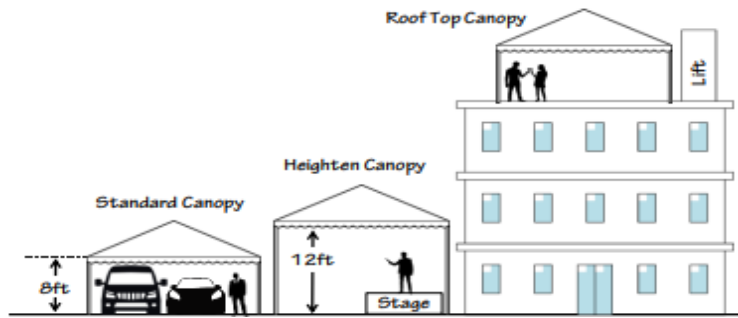

Name: Pyramid Canopy Maroon

Size: 20'x20' / 20'x17' / 20'x12' / 20'x10' / 10'x10'

Standard Canopy: Entrance Standard High 7ft - Max 8ft

Heighten Canopy: Entrance Max 12ft

Power Supply: AC240V 4A for 4 Light 1 Fan

Suitable: Indoor / Outdoor

Extend Rental : Add On 30% for next day event

Pyramid Canopy Maroon

Standard Canopy

Rm	625.00	Pyramid Canopy 20' x 20' with 1 Fan & 4 Light
Rm	625.00	Pyramid Canopy 20' x 17' with 1 Fan & 4 Light
Rm	500.00	Pyramid Canopy 20' x 12' with 1 Fan & 4 Light
Rm	500.00	Pyramid Canopy 20' x 10' with 1 Fan & 4 Light
Rm	438.00	Pyramid Canopy 10' x 10' with 1 Fan & 2 Light

Roof Top Canopy

Rm	1000.00	Roof Top Pyramid Canopy 20' x 20' with 1 Fan & 4 Light
Rm	1000.00	Roof Top Pyramid Canopy 20' x 17' with 1 Fan & 4 Light
Rm	900.00	Roof Top Pyramid Canopy 20' x 12' with 1 Fan & 4 Light
Rm	900.00	Roof Top Pyramid Canopy 20' x 10' with 1 Fan & 4 Light
Rm	838.00	Roof Top Pyramid Canopy 10' x 10' with 1 Fan & 2 Light

Heighten Canopy

Rm	1000.00	Heighten Pyramid Canopy 20' x 20' with 1 Fan & 4 Light
Rm	1000.00	Heighten Pyramid Canopy 20' x 17' with 1 Fan & 4 Light
Rm	900.00	Heighten Pyramid Canopy 20' x 12' with 1 Fan & 4 Light
Rm	900.00	Heighten Pyramid Canopy 20' x 10' with 1 Fan & 4 Light
Rm	838.00	Heighten Pyramid Canopy 10' x 10' with 1 Fan & 2 Light

Roof Top

Standard	Heighten	Add On
Rm 188.00	Rm 313.00	Legging 2 Layer Only
Rm 375.00	Rm 750.00	Legging 5 Layer Only
Rm 313.00	Rm 625.00	Curtain Legging Cream
Rm 375.00	Rm 625.00	Scalloped & Legging 20'x20' / 20'x17'
Rm 313.00	Rm 563.00	Scalloped & Legging 20'x12' / 20'x10' / 10'x10'
Rm 375.00	Rm 475.00	Full Underlayer White 20'x20' / 20'x17'
Rm 313.00	Rm 438.00	Full Underlayer White 20'x12' / 20'x10'
Rm 250.00	Rm 375.00	Full Underlayer White 10'x10'
Rm 250.00	Rm 375.00	Underlayer 4 pcs
Rm 325.00	Rm 450.00	Underlayer 8 pcs
Rm 25.00	Rm 50.00	Fluorescent Light
Rm 250.00	Rm 375.00	Antique Pendant
Rm 188.00	Rm 313.00	Crystal Pendant