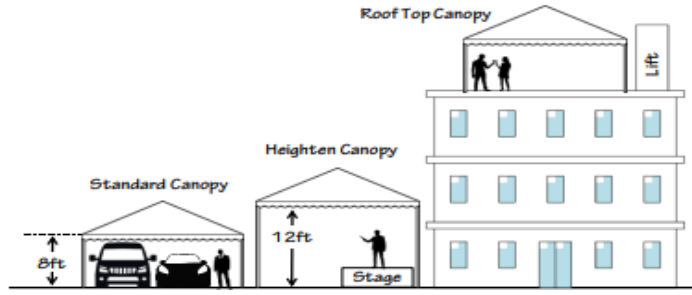

Name: Pyramid Canopy Transparent

Size: 20'x20' / 20'x17' / 20'x12' / 20'x10' / 10'x10'

Standard Canopy: Entrance Standard High 7ft - Max 8ft

Heighten Canopy: Entrance Max 12ft

Power Supply: AC240V 4A for 4 Light 1 Fan

Suitable: Indoor / Outdoor

Extend Rental : Add On 30% for next day event

Pyramid Canopy Transparent

Standard Canopy

Rm	813.00	Pyramid Canopy 20' x 20' with 1 Fan & 4 Light
Rm	813.00	Pyramid Canopy 20' x 17' with 1 Fan & 4 Light
Rm	688.00	Pyramid Canopy 20' x 12' with 1 Fan & 4 Light
Rm	688.00	Pyramid Canopy 20' x 10' with 1 Fan & 4 Light
Rm	625.00	Pyramid Canopy 10' x 10' with 1 Fan & 2 Light

Roof Top Canopy

Rm	1188.00	Roof Top Pyramid Canopy 20' x 20' with 1 Fan & 4 Light
Rm	1188.00	Roof Top Pyramid Canopy 20' x 17' with 1 Fan & 4 Light
Rm	1125.00	Roof Top Pyramid Canopy 20' x 12' with 1 Fan & 4 Light
Rm	1125.00	Roof Top Pyramid Canopy 20' x 10' with 1 Fan & 4 Light
Rm	1063.00	Roof Top Pyramid Canopy 10' x 10' with 1 Fan & 2 Light

Heighten Canopy

Rm	1188.00	Heighten Pyramid Canopy 20' x 20' with 1 Fan & 4 Light
Rm	1188.00	Heighten Pyramid Canopy 20' x 17' with 1 Fan & 4 Light
Rm	1125.00	Heighten Pyramid Canopy 20' x 12' with 1 Fan & 4 Light
Rm	1125.00	Heighten Pyramid Canopy 20' x 10' with 1 Fan & 4 Light
Rm	1063.00	Heighten Pyramid Canopy 10' x 10' with 1 Fan & 2 Light

Roof Top

Standard	Heighten	Add On
Rm 188.00	Rm 313.00	Legging 2 Layer Only
Rm 375.00	Rm 750.00	Legging 5 Layer Only
Rm 313.00	Rm 625.00	Curtain Legging Cream
Rm 375.00	Rm 625.00	Scalloped & Legging 20'x20' / 20'x17'
Rm 313.00	Rm 563.00	Scalloped & Legging 20'x12' / 20'x10' / 10'x10'
Rm 375.00	Rm 475.00	Full Underlayer White 20'x20' / 20'x17'
Rm 313.00	Rm 438.00	Full Underlayer White 20'x12' / 20'x10'
Rm 250.00	Rm 375.00	Full Underlayer White 10'x10'
Rm 250.00	Rm 375.00	Underlayer 4 pcs
Rm 325.00	Rm 450.00	Underlayer 8 pcs
Rm 25.00	Rm 50.00	Fluorescent Light
Rm 250.00	Rm 375.00	Antique Pendant
Rm 188.00	Rm 313.00	Crystal Pendant