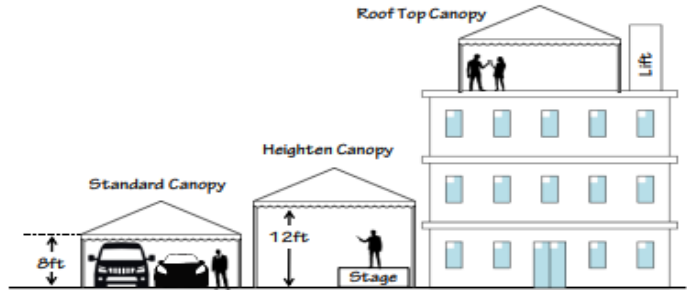

Name: Arabian Canopy White

Size: 20'x30' / 20'x20' / 20'x10' / 10'x10'

Standard Canopy: Entrance Standard High 7ft - Max 8ft

Heighten Canopy: Entrance Max 12ft

Power Supply: AC240V 4A for 4 Light 1 Fan

Suitable: Indoor / Outdoor

Extend Rental : Add On 30% for next day event

Arabian Canopy White

Standard Canopy

Rm	1375.00	Arabian Canopy 20' x 30' with 1 Fan & 8 Light
Rm	688.00	Arabian Canopy 20' x 20' with 1 Fan & 4 Light
Rm	563.00	Arabian Canopy 20' x 10' with 1 Fan & 4 Light
Rm	500.00	Arabian Canopy 10' x 10' with 1 Fan & 2 Light

Roof Top Canopy

Rm	1875.00	Roof Top Arabian Canopy 20' x 20' with 1 Fan & 8 Light
Rm	1063.00	Roof Top Arabian Canopy 20' x 20' with 1 Fan & 4 Light
Rm	1000.00	Roof Top Arabian Canopy 20' x 10' with 1 Fan & 4 Light
Rm	875.00	Roof Top Arabian Canopy 10' x 10' with 1 Fan & 2 Light

Heighten Canopy

Rm	1875.00	Heighten Arabian Canopy 20' x 30' with 1 Fan & 4 Light
Rm	1063.00	Heighten Arabian Canopy 20' x 20' with 1 Fan & 4 Light
Rm	1000.00	Heighten Arabian Canopy 20' x 10' with 1 Fan & 4 Light
Rm	875.00	Heighten Arabian Canopy 10' x 10' with 1 Fan & 2 Light

Roof Top

Standard	Heighten	Add On
Rm 250.00	Rm 375.00	Legging 2 Layer Only 20'x30'
Rm 188.00	Rm 313.00	Legging 2 Layer Only 20'x20' / 20'x10' / 10'x10'
Rm 500.00	Rm 750.00	Legging 5 Layer Only 20'x30'
Rm 376.00	Rm 626.00	Legging 5 Layer Only 20'x20' / 20'x10' / 10'x10'
Rm 500.00	Rm 750.00	Curtain Legging Cream 20'x30'
Rm 376.00	Rm 626.00	Curtain Legging Cream 20'x20' / 20'x10' / 10'x10'
Rm 500.00	Rm 625.00	Scallop & Legging 20'x30'
Rm 375.00	Rm 625.00	Scallop & Legging 20'x20'
Rm 313.00	Rm 563.00	Scallop & Legging 20'x10' / 10'x10'
Rm 750.00	Rm 875.00	Full Underlayer White 20'x30'
Rm 375.00	Rm 475.00	Full Underlayer White 20'x20'
Rm 313.00	Rm 438.00	Full Underlayer White 20'x10'
Rm 250.00	Rm 375.00	Full Underlayer White 10'x10'
Rm 500.00	Rm 688.00	Underlayer 6 pcs 20'x30'
Rm 250.00	Rm 375.00	Underlayer 4 pcs 20'x20' / 20'x10' / 10'x10'
Rm 650.00	Rm 838.00	Underlayer 12 pcs 20'x30'
Rm 325.00	Rm 450.00	Underlayer 8 pcs 20'x20' / 20'x10' / 10'x10'
Rm 25.00	Rm 50.00	Fluorescent Light
Rm 250.00	Rm 375.00	Antique Pendant
Rm 188.00	Rm 313.00	Crystal Pendant