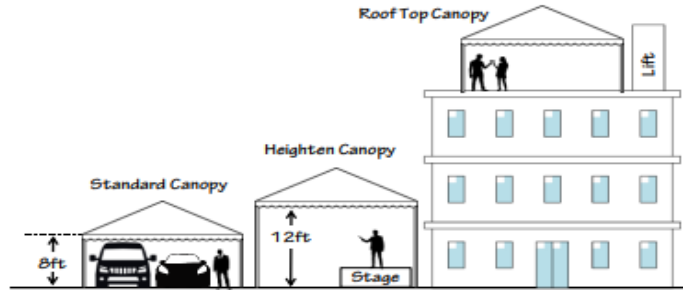

Name: Arabian Canopy Yellow

Size: 20'x30' / 20'x20' / 20'x10' / 10'x10'

Standard Canopy: Entrance Standard High 7ft - Max 8ft

Heighten Canopy: Entrance Max 12ft

Power Supply: AC240V 4A for 4 Light 1 Fan

Suitable: Indoor / Outdoor

Extend Rental : Add On 30% for next day event

Arabian Canopy Yellow

Standard Canopy

Rm	1500.00	Arabian Canopy 20' x 30' with 1 Fan & 8 Light
Rm	688.00	Arabian Canopy 20' x 20' with 1 Fan & 4 Light
Rm	563.00	Arabian Canopy 20' x 10' with 1 Fan & 4 Light
Rm	500.00	Arabian Canopy 10' x 10' with 1 Fan & 2 Light

Roof Top Canopy

Rm	2000.00	Roof Top Arabian Canopy 20' x 20' with 1 Fan & 8 Light
Rm	1375.00	Roof Top Arabian Canopy 20' x 20' with 1 Fan & 4 Light
Rm	1000.00	Roof Top Arabian Canopy 20' x 10' with 1 Fan & 4 Light
Rm	875.00	Roof Top Arabian Canopy 10' x 10' with 1 Fan & 2 Light

Heighten Canopy

Rm	2000.00	Heighten Arabian Canopy 20' x 30' with 1 Fan & 4 Light
Rm	1375.00	Heighten Arabian Canopy 20' x 20' with 1 Fan & 4 Light
Rm	1000.00	Heighten Arabian Canopy 20' x 10' with 1 Fan & 4 Light
Rm	875.00	Heighten Arabian Canopy 10' x 10' with 1 Fan & 2 Light

Roof Top

Standard	Heighten	Add On
Rm 250.00	Rm 375.00	Legging 2 Layer Only 20'x30'
Rm 188.00	Rm 313.00	Legging 2 Layer Only 20'x20' / 20'x10' / 10'x10'
Rm 500.00	Rm 750.00	Legging 5 Layer Only 20'x30'
Rm 376.00	Rm 626.00	Legging 5 Layer Only 20'x20' / 20'x10' / 10'x10'
Rm 500.00	Rm 750.00	Curtain Legging Cream 20'x30'
Rm 376.00	Rm 626.00	Curtain Legging Cream 20'x20' / 20'x10' / 10'x10'
Rm 500.00	Rm 625.00	Scalloped & Legging 20'x30'
Rm 375.00	Rm 625.00	Scalloped & Legging 20'x20'
Rm 313.00	Rm 563.00	Scalloped & Legging 20'x10' / 10'x10'
Rm 750.00	Rm 875.00	Full Underlayer White 20'x30'
Rm 375.00	Rm 475.00	Full Underlayer White 20'x20'
Rm 313.00	Rm 438.00	Full Underlayer White 20'x10'
Rm 250.00	Rm 375.00	Full Underlayer White 10'x10'
Rm 500.00	Rm 688.00	Underlayer 6 pcs 20'x30'
Rm 250.00	Rm 375.00	Underlayer 4 pcs 20'x20' / 20'x10' / 10'x10'
Rm 650.00	Rm 838.00	Underlayer 12 pcs 20'x30'
Rm 325.00	Rm 450.00	Underlayer 8 pcs 20'x20' / 20'x10' / 10'x10'
Rm 25.00	Rm 50.00	Fluorescent Light
Rm 250.00	Rm 375.00	Antique Pendant
Rm 188.00	Rm 313.00	Crystal Pendant