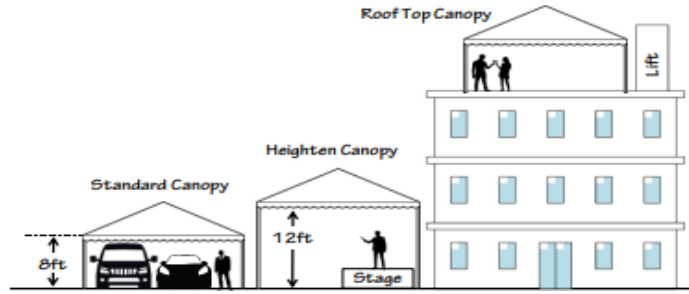

Name: Pyramid Canopy Blue & White

Size: 20'x20' / 20'x17' / 20'x12' / 20'x10' / 10'x10'

Standard Canopy: Entrance Standard High 7ft - Max 8ft

Heighten Canopy: Entrance Max 12ft

Power Supply: AC240V 4A for 4 Light 1 Fan

Suitable: Indoor / Outdoor

Extend Rental : Add On 30% for next day event

Pyramid Canopy Blue & White

Standard Canopy

Rm	625.00	Pyramid Canopy 20' x 20' with 1 Fan & 4 Light
Rm	625.00	Pyramid Canopy 20' x 17' with 1 Fan & 4 Light
Rm	500.00	Pyramid Canopy 20' x 12' with 1 Fan & 4 Light
Rm	500.00	Pyramid Canopy 20' x 10' with 1 Fan & 4 Light
Rm	438.00	Pyramid Canopy 10' x 10' with 1 Fan & 2 Light

Roof Top Canopy

Rm	1000.00	Roof Top Pyramid Canopy 20' x 20' with 1 Fan & 4 Light
Rm	1000.00	Roof Top Pyramid Canopy 20' x 17' with 1 Fan & 4 Light
Rm	900.00	Roof Top Pyramid Canopy 20' x 12' with 1 Fan & 4 Light
Rm	900.00	Roof Top Pyramid Canopy 20' x 10' with 1 Fan & 4 Light
Rm	838.00	Roof Top Pyramid Canopy 10' x 10' with 1 Fan & 2 Light

Heighten Canopy

Rm	1000.00	Heighten Pyramid Canopy 20' x 20' with 1 Fan & 4 Light
Rm	1000.00	Heighten Pyramid Canopy 20' x 17' with 1 Fan & 4 Light
Rm	900.00	Heighten Pyramid Canopy 20' x 12' with 1 Fan & 4 Light
Rm	900.00	Heighten Pyramid Canopy 20' x 10' with 1 Fan & 4 Light
Rm	838.00	Heighten Pyramid Canopy 10' x 10' with 1 Fan & 2 Light

Roof Top

Standard	Heighten	Add On
Rm 188.00	Rm 313.00	Legging 2 Layer Only
Rm 375.00	Rm 750.00	Legging 5 Layer Only
Rm 313.00	Rm 625.00	Curtain Legging Cream
Rm 375.00	Rm 625.00	Scallop & Legging 20'x20' / 20'x17'
Rm 313.00	Rm 563.00	Scallop & Legging 20'x12' / 20'x10' / 10'x10'
Rm 375.00	Rm 475.00	Full Underlayer White 20'x20' / 20'x17'
Rm 313.00	Rm 438.00	Full Underlayer White 20'x12' / 20'x10'
Rm 250.00	Rm 375.00	Full Underlayer White 10'x10'
Rm 250.00	Rm 375.00	Underlayer 4 pcs
Rm 325.00	Rm 450.00	Underlayer 8 pcs
Rm 25.00	Rm 50.00	Fluorescent Light
Rm 250.00	Rm 375.00	Antique Pendant
Rm 188.00	Rm 313.00	Crystal Pendant