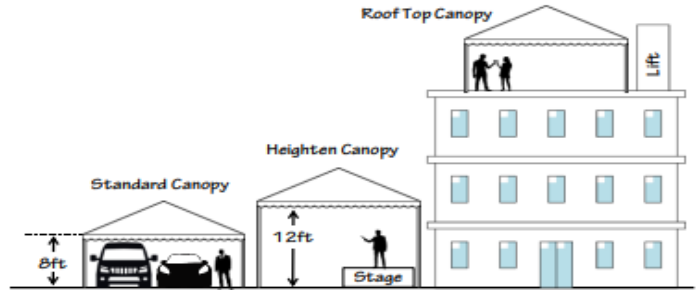

Name: Pyramid Canopy Black

Size: 20'x20' / 20'x17' / 20'x12' / 20'x10' / 10'x10'

Standard Canopy: Entrance Standard High 7ft - Max 8ft

Heighten Canopy: Entrance Max 12ft

Power Supply: AC240V 4A for 4 Light 1 Fan

Suitable: Indoor / Outdoor

Extend Rental : Add On 30% for next day event

Pyramid Canopy Black

Standard Canopy

Rm	688.00	Pyramid Canopy 20' x 20' with 1 Fan & 4 Light
Rm	688.00	Pyramid Canopy 20' x 17' with 1 Fan & 4 Light
Rm	563.00	Pyramid Canopy 20' x 12' with 1 Fan & 4 Light
Rm	563.00	Pyramid Canopy 20' x 10' with 1 Fan & 4 Light
Rm	500.00	Pyramid Canopy 10' x 10' with 1 Fan & 2 Light

Roof Top Canopy

Rm	1375.00	Roof Top Pyramid Canopy 20' x 20' with 1 Fan & 4 Light
Rm	1375.00	Roof Top Pyramid Canopy 20' x 17' with 1 Fan & 4 Light
Rm	1000.00	Roof Top Pyramid Canopy 20' x 12' with 1 Fan & 4 Light
Rm	1000.00	Roof Top Pyramid Canopy 20' x 10' with 1 Fan & 4 Light
Rm	938.00	Roof Top Pyramid Canopy 10' x 10' with 1 Fan & 2 Light

Heighten Canopy

Rm	1375.00	Heighten Pyramid Canopy 20' x 20' with 1 Fan & 4 Light
Rm	1375.00	Heighten Pyramid Canopy 20' x 17' with 1 Fan & 4 Light
Rm	1000.00	Heighten Pyramid Canopy 20' x 12' with 1 Fan & 4 Light
Rm	1000.00	Heighten Pyramid Canopy 20' x 10' with 1 Fan & 4 Light
Rm	938.00	Heighten Pyramid Canopy 10' x 10' with 1 Fan & 2 Light

Roof Top

Standard	Heighten	Add On
Rm 188.00	Rm 313.00	Legging 2 Layer Only
Rm 375.00	Rm 750.00	Legging 5 Layer Only
Rm 313.00	Rm 625.00	Curtain Legging Cream
Rm 375.00	Rm 625.00	Scalloped & Legging 20'x20' / 20'x17'
Rm 313.00	Rm 563.00	Scalloped & Legging 20'x12' / 20'x10' / 10'x10'
Rm 375.00	Rm 475.00	Full Underlayer White 20'x20' / 20'x17'
Rm 313.00	Rm 438.00	Full Underlayer White 20'x12' / 20'x10'
Rm 250.00	Rm 375.00	Full Underlayer White 10'x10'
Rm 250.00	Rm 375.00	Underlayer 4 pcs
Rm 325.00	Rm 450.00	Underlayer 8 pcs
Rm 25.00	Rm 50.00	Fluorescent Light
Rm 250.00	Rm 375.00	Antique Pendant
Rm 188.00	Rm 313.00	Crystal Pendant