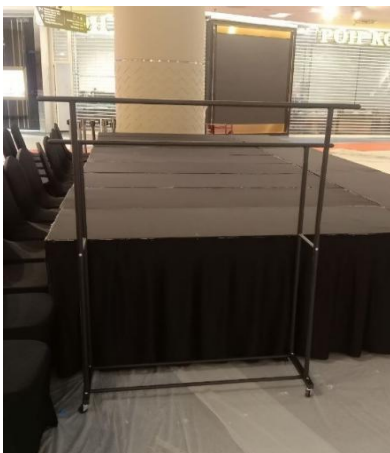

THE BEST STRUCTURE INDUSTRIAL SDN BHD (802457-K)
No.1, Jalan Suria Park 1, Suria Park Kawasan Perindustrian Kg. Baru Balakong, 43300 Seri Kembangan, Selangor Darul Ehsan, Mal aysia
www.thebest.com.my | sales@thebest.com.my | H/P: 017 377 4088 / 017-7374088 / 017-3732088 | Tel: 03-3216 1331

WhatsApp

Copyright © 2021 By THE BEST STRUCTURE INDUSTRIAL SDN BHD & THE BEST RENTAL SERVICE All right reserved.
No part of this book may be reproduced or used in any manner without written permission of the copyright owner except for the use of quotations in a book review.
All photo in this catalogues is for illustration purpose only. All items or Prices shall be change without prior notice.