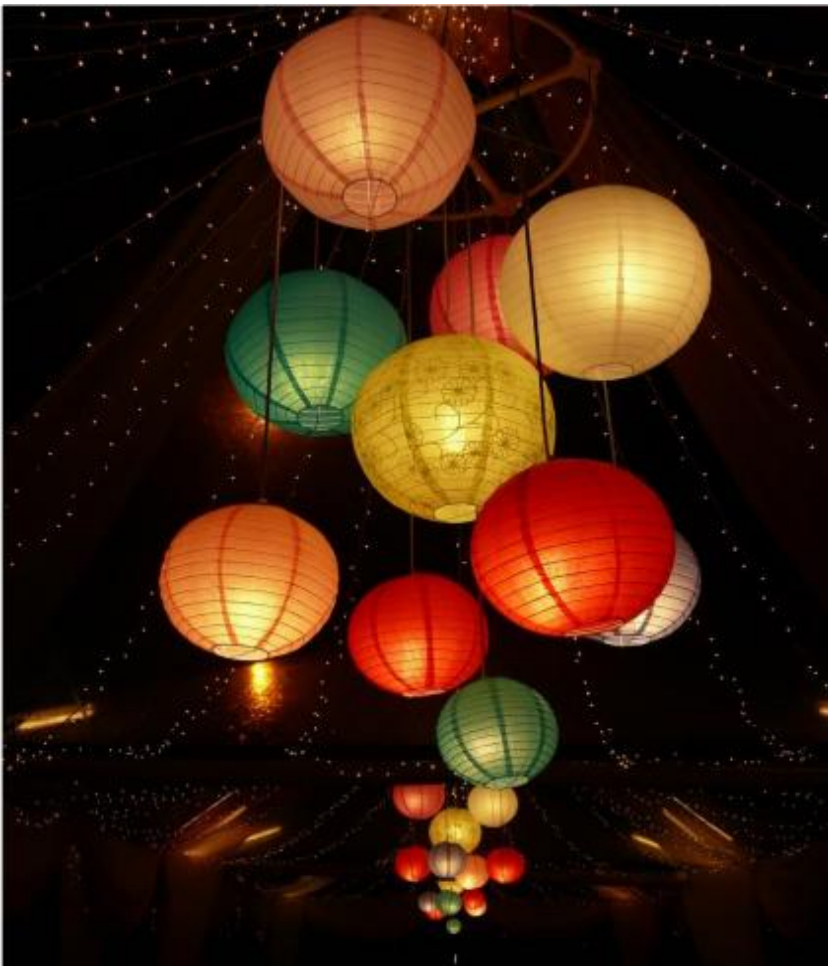

Chinese Lantern Pendant Light 5Pcs

	For Heighten Canopy Or Roof top Canopy	For Standard Canopy
For Marquee Tent		
Rm 438.00 Per Units	Rm 375.00 Per Units	Rm 250.00 Per Units

Chinese Lantern Pendant Light 10Pcs

	For Heighten Canopy Or Roof top Canopy	For Standard Canopy
For Marquee Tent		
Rm 563.00 Per Units	Rm 500.00 Per Units	Rm 375.00 Per Units

Colour Light : Warm White

Power Supply : 240V 6A

Suitable : Marquee Tent Or Canopy

Dimensions 5psc : Est W 4ft Diameter x H 5ft

Dimensions 9psc : Est W 4ft Diameter x H 6ft

Materia : Paper

Code : PDR-36

STD : TB5-30*20220729#S01

Extend Rental : Top Up RM 30% for next day event