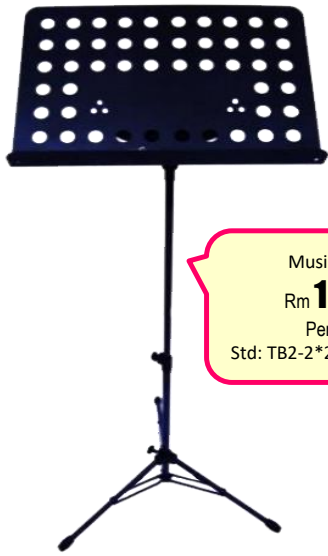

Music Stand
Rm **18.80**
Per Units
Std: TB2-2*20221010#S01