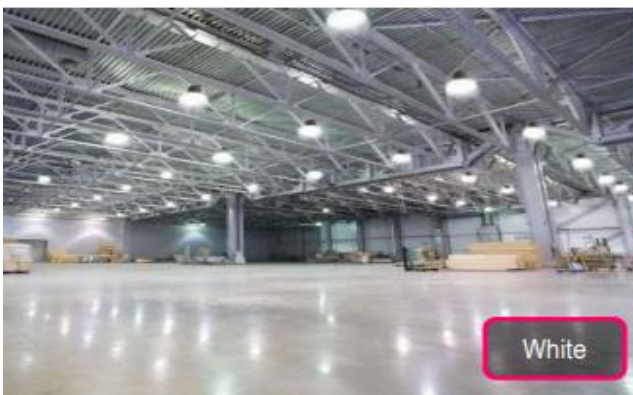

FLUORESCENT LIGHT

[Index](#)

Fluorescent Light

Name : Wedding Candle Light Stand x6

Colour Light : White / Warm White

Power Supply : 240V 1A

Suitable: Indoor Only

Setup on 10ft High

Rm **62.50** Per Units

Setup On 10ft - 20ft High

Rm **125.00** Per Units

Fluorescent On Stand

Rm **125.00** Per Units

HIGH BAY LIGHT

[Index](#)

Setup on 10ft High

Rm **125.00** Per Units

Setup On 10ft - 20ft High

Rm **187.50** Per Units

More Than 20ft High
Please Contact us
for Pricing

Name : High Bay Light 250W

Colour Light : White / Warm

Power Supply : 240V 6A

Suitable: Indoor Only

White

Warm

THE BEST STRUCTURE INDUSTRIAL SDN BHD (802457-K)

No.1, Jalan Suria Park 1, Suria Park Kawasan Perindustrian Kg. Baru Balakong, 43300 Seri Kembangan, Selangor Darul Ehsan, Malaysia
www.thebest.com.my | sales@thebest.com.my | H/P: 017 737 4088 / 017-707 4088 / 017-377 4088 | Tel: 03-8962 2822 | Fax: 03-8962 2832

WhatsApp

Copyright © 2021 By THE BEST STRUCTURE INDUSTRIAL SDN BHD & THE BEST RENTAL SERVICE All right reserved.

No part of this book may be reproduced or used in any manner without written permission of the copyright owner except for the use of quotations in a book review.

All photo in this catalogues is for illustration purpose only. All items or Prices shall be change without prior notice.