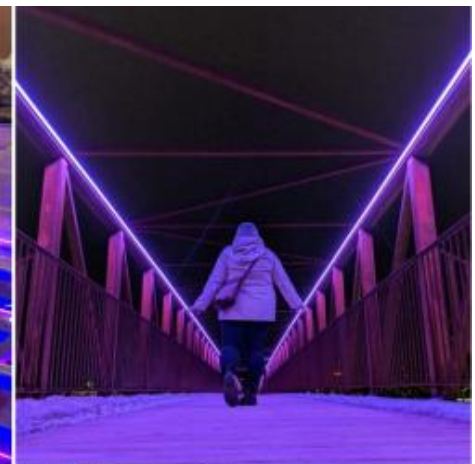

THE BEST STRUCTURE INDUSTRIAL SDN BHD (802457-K)
No.1, Jalan Suria Park 1, Suria Park Kawasan Perindustrian Kg. Baru Balakong, 43300 Seri Kembangan, Selangor Darul Ehsan, Malaysia
www.thebest.com.my | sales@thebest.com.my | H/P: 017 737 4088 / 017-707 4088 / 017-377 4088 | Tel: 03-8962 2822 | Fax: 03-8962 2832

WhatsApp

Copyright © 2021 By THE BEST STRUCTURE INDUSTRIAL SDN BHD & THE BEST RENTAL SERVICE All right reserved.
No part of this book may be reproduced or used in any manner without written permission of the copyright owner except for the use of quotations in a book review.
All photo in this catalogues is for illustration purpose only. All items or Prices shall be change without prior notice.