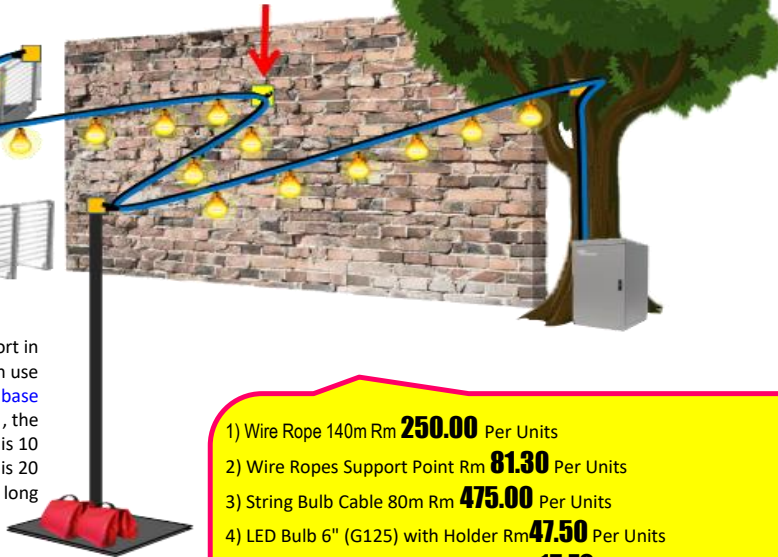

(String bulb wire rope support point)
Stringbulb wire rope

(Stringbulb wire rope support point) The wall support of the string bulbs must be drilling a hole and installed with eye bolts to support

The string bulbs cable must supported by steel wire rope , which is safer.

If there is no support in the venue, we can use string bulbs weight base stand to support , the maximum height is 10 feet, and the cable is 20 feet long