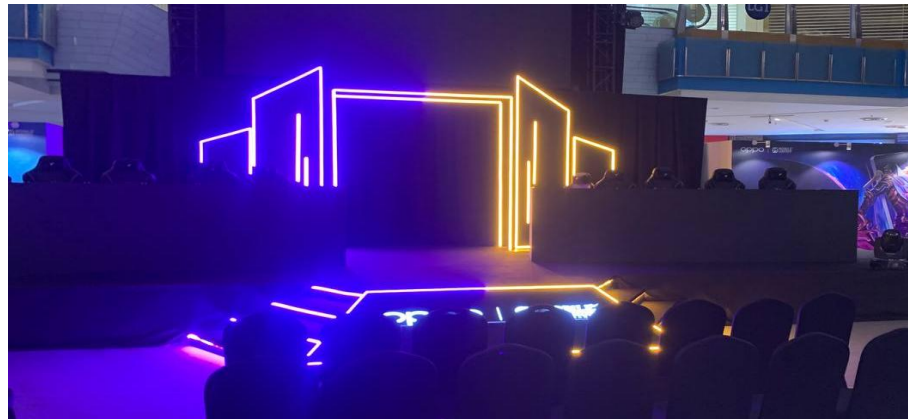

LIGHTING

CATALOGUE + **PRICE** (A7228032026)