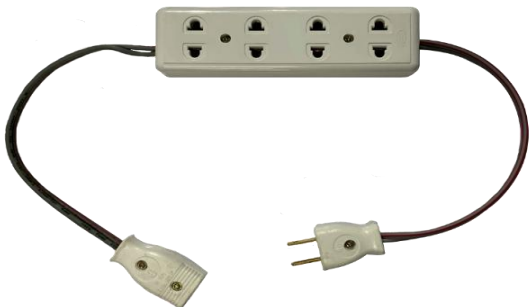

2 PIN EXTENSION / UNDER FAIRY LIGHT EXTENSION

Rm **31.50**
Per Units

Name: 2 pin extension / under fairy light extension
Colour Light : White
Power Supply : 10A / 250V
Dimensions: 680mm x 45mm
Stock: 22 units
Suitable : Indoor
Code :
STD : TB2-22*20250819#A7

Extend Rental : Add On 10% For Next Day Event

THE BEST STRUCTURE INDUSTRIAL SDN BHD (802457-K)
No.1, Jalan Suria Park 1, Suria Park Kawasan Perindustrian Kg. Baru Balakong, 43300 Seri Kembangan, Selangor Darul Ehsan, Malaysia
www.thebest.com.my | sales@thebest.com.my | H/P: 017 737 4088 / 017-707 4088 / 017-377 4088 | Tel: 03-8962 2822 | Fax: 03-8962 2832

WhatsApp

Copyright © 2021 By THE BEST STRUCTURE INDUSTRIAL SDN BHD & THE BEST RENTAL SERVICE All right reserved.
No part of this book may be reproduced or used in any manner without written permission of the copyright owner except for the use of quotations in a book review.
All photo in this catalogues is for illustration purpose only. All items or Prices shall be change without prior notice.