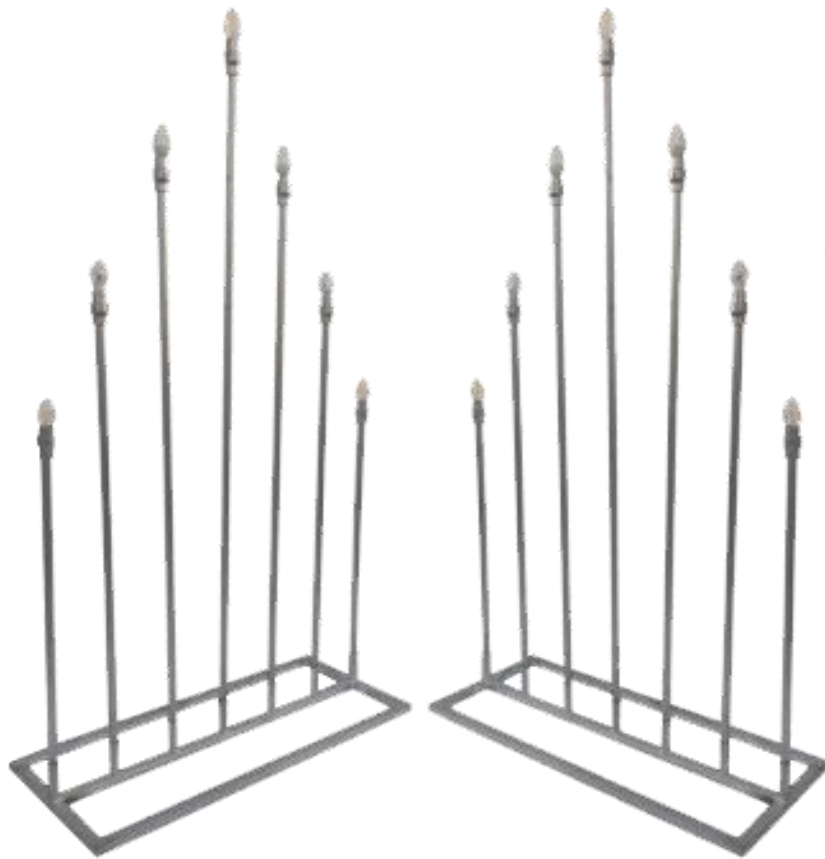

Rm **250.00**
Per Units

Name : Wedding Candle Light Stand x6
 Stock : H 1830mm x W 920mm x L 380mm
 Light : LED Candle Bulb AC240V 3A
 Color : Silver
 Material : PVC + Metal
 Suitable : Indoor Only
 Code : LS-WCX6-SV
 STD : B2-2*20220906#S01