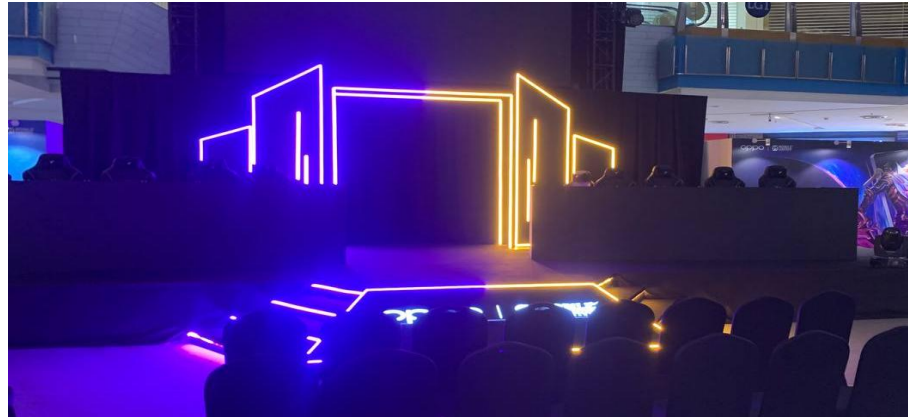

LIGHTNING

CATALOGUE + **PRICE** (A7224042026)