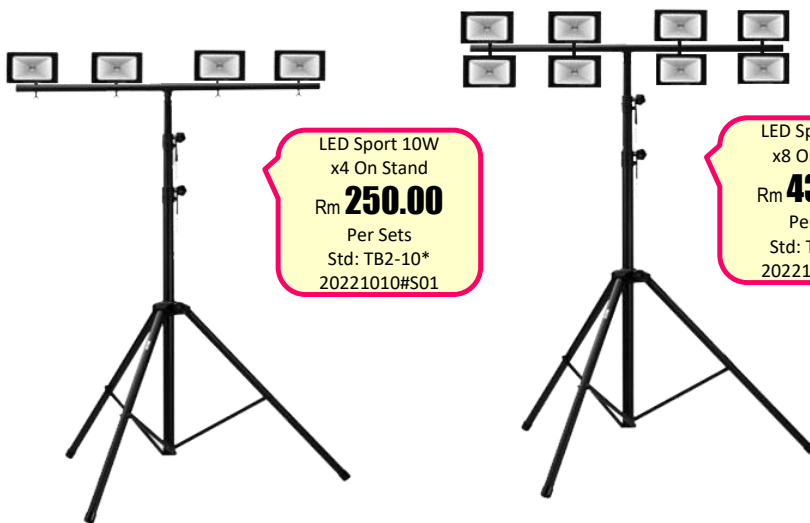

Parcan Par64 x4 On Crank Up Stand
Rm **688.00**
Per Sets
Std: TB2-4*
20221010#S01

Parcan Par64 x8 On Crank Up Stand
Rm **1250.00**
Per Sets
Std: TB228*
20221010#S01

ParCan Par64 On Crank Up Stand

Lighting Controller with Technician
Rm **650.00**
8Hr Duty

LED SPORT 10W ON STAND

[Index](#)

LED Sport 10W x4 On Stand
Rm **250.00**
Per Sets
Std: TB2-10*
20221010#S01

LED Sport 10W x8 On Stand
Rm **438.00**
Per Sets
Std: TB2-10*
20221010#S01

LED Sport 10W On Stand