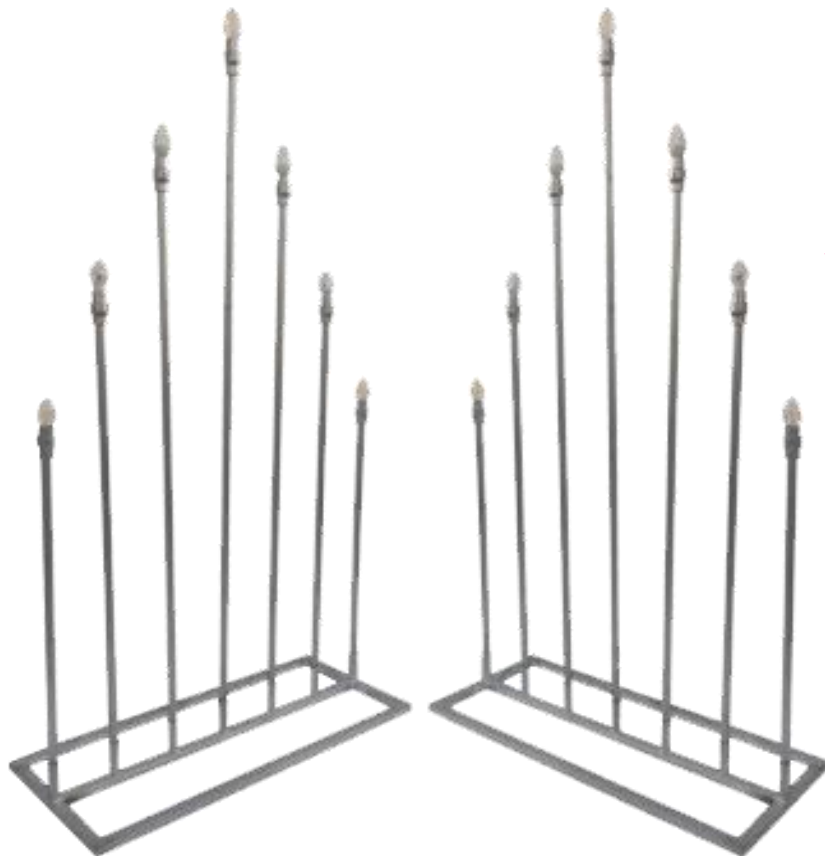

Rm **250.00**
Per Units

Name : Wedding Candle Light Stand x6
 Stock : H 1830mm x W 920mm x L 380mm
 Light : LED Candle Bulb AC240V 3A
 Color : Silver
 Material : PVC + Metal
 Suitable : Indoor Only
 Code : LS-WCX6-SV
 STD : B2-2*20220906#S01