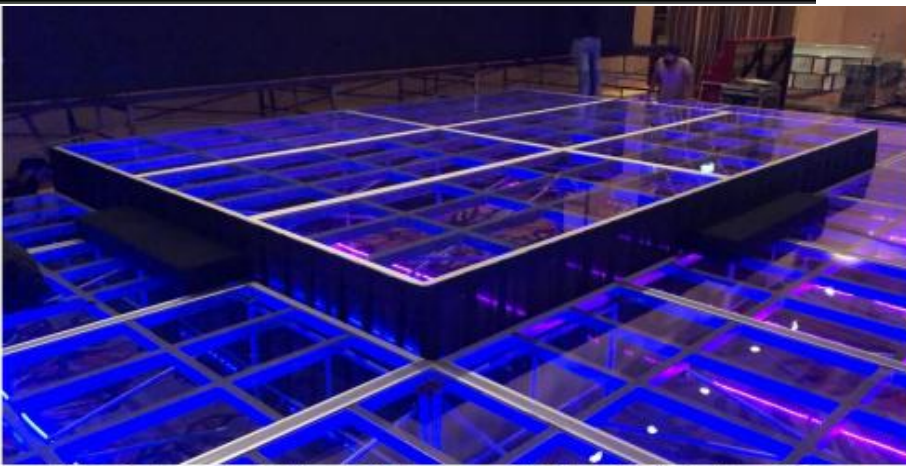

THE BEST STRUCTURE INDUSTRIAL SDN BHD (802457-K)
No.1, Jalan Suria Park 1, Suria Park Kawasan Perindustrian Kg. Baru Balakong, 43300 Seri Kembangan, Selangor Darul Ehsan, Malaysia
www.thebest.com.my | sales@thebest.com.my | H/P: 017 737 4088 / 017-707 4088 / 017-377 4088 | Tel: 03-3216 1331

WhatsApp

Copyright © 2021 By THE BEST STRUCTURE INDUSTRIAL SDN BHD & THE BEST RENTAL SERVICE All right reserved.
No part of this book may be reproduced or used in any manner without written permission of the copyright owner except for the use of quotations in a book review.
All photo in this catalogues is for illustration purpose only. All items or Prices shall be change without prior notice.