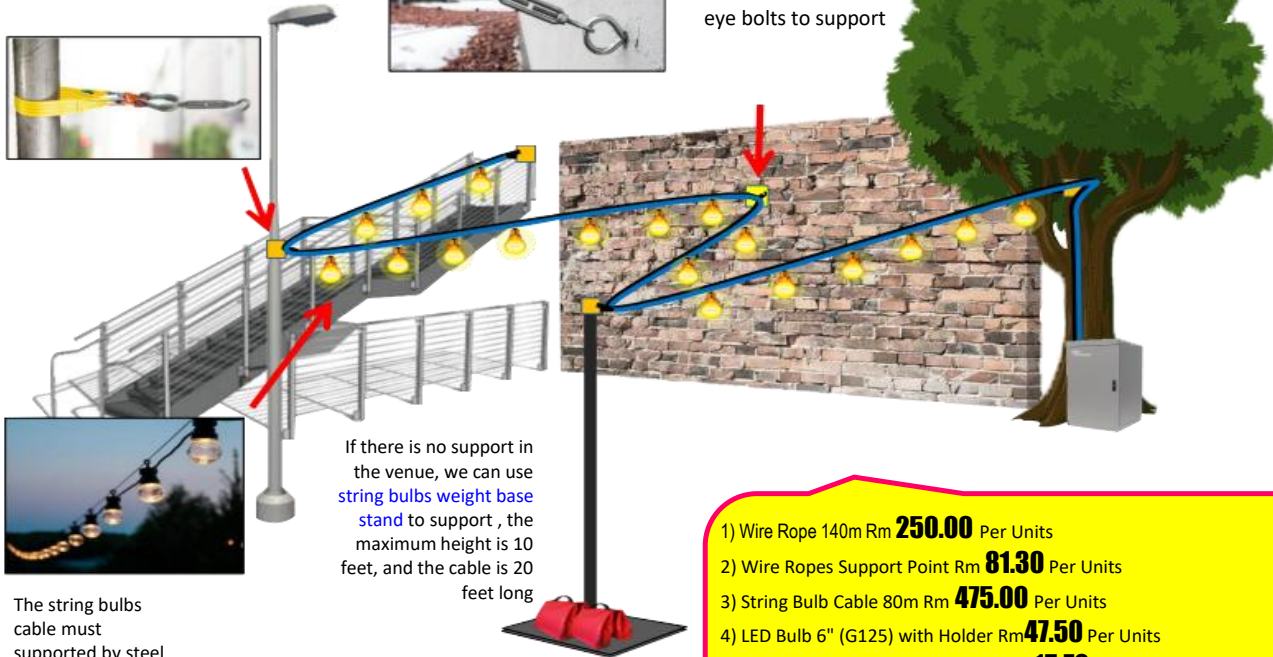

(String bulb wire rope support point)
Stringbulb wire rope

(Stringbulb wire rope support point) The wall support of the string bulbs must be drilling a hole and installed with eye bolts to support

The string bulbs cable must supported by steel wire rope , which is safer.

If there is no support in the venue, we can use string bulbs weight base stand to support , the maximum height is 10 feet, and the cable is 20 feet long

- 1) Wire Rope 140m Rm **250.00** Per Units
- 2) Wire Ropes Support Point Rm **81.30** Per Units
- 3) String Bulb Cable 80m Rm **475.00** Per Units
- 4) LED Bulb 6" (G125) with Holder Rm **47.50** Per Units
- 5) LED Bulb 2.5" (G45) with Holder Rm **15.70** Per Units
- 6) Weight Base Stand 15ft with Sand Bag Rm **150.00** Per Units
- 7) Power DB Board 32A 1P with Cable 100ft Rm **475.00** Per Units (DB Board Just For String Bulb Use)