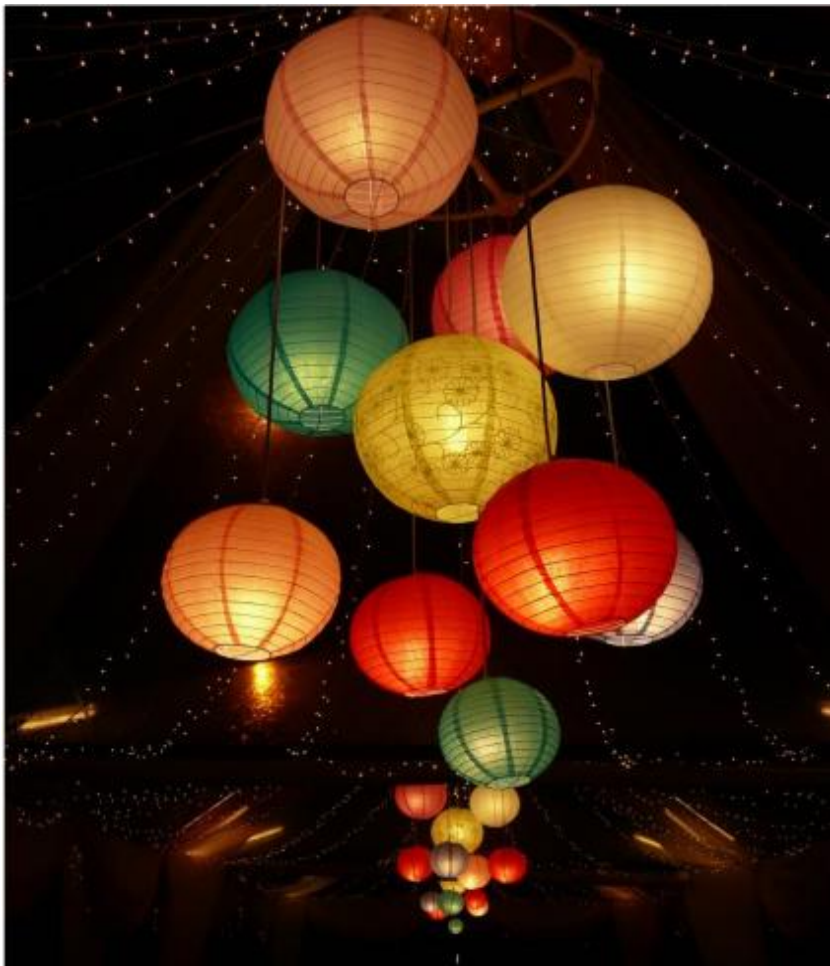

Chinese Lantern Pendant Light 5Pcs

For Marquee Tent	For Heighten Canopy Or Roof top Canopy	For Standard Canopy
Rm 438.00 Per Units	Rm 375.00 Per Units	Rm 250.00 Per Units

Chinese Lantern Pendant Light 10Pcs

For Marquee Tent	For Heighten Canopy Or Roof top Canopy	For Standard Canopy
Rm 563.00 Per Units	Rm 500.00 Per Units	Rm 375.00 Per Units

Colour Light : Warm White

Power Supply : 240V 6A

Suitable : Marquee Tent Or Canopy

Dimensions 5psc : Est W 4ft Diameter x H 5ft

Dimensions 9psc : Est W 4ft Diameter x H 6ft

Materia : Paper

Code : PDR-36

STD : TB5-30*20220729#S01

Extend Rental : Top Up RM 30% for next day event