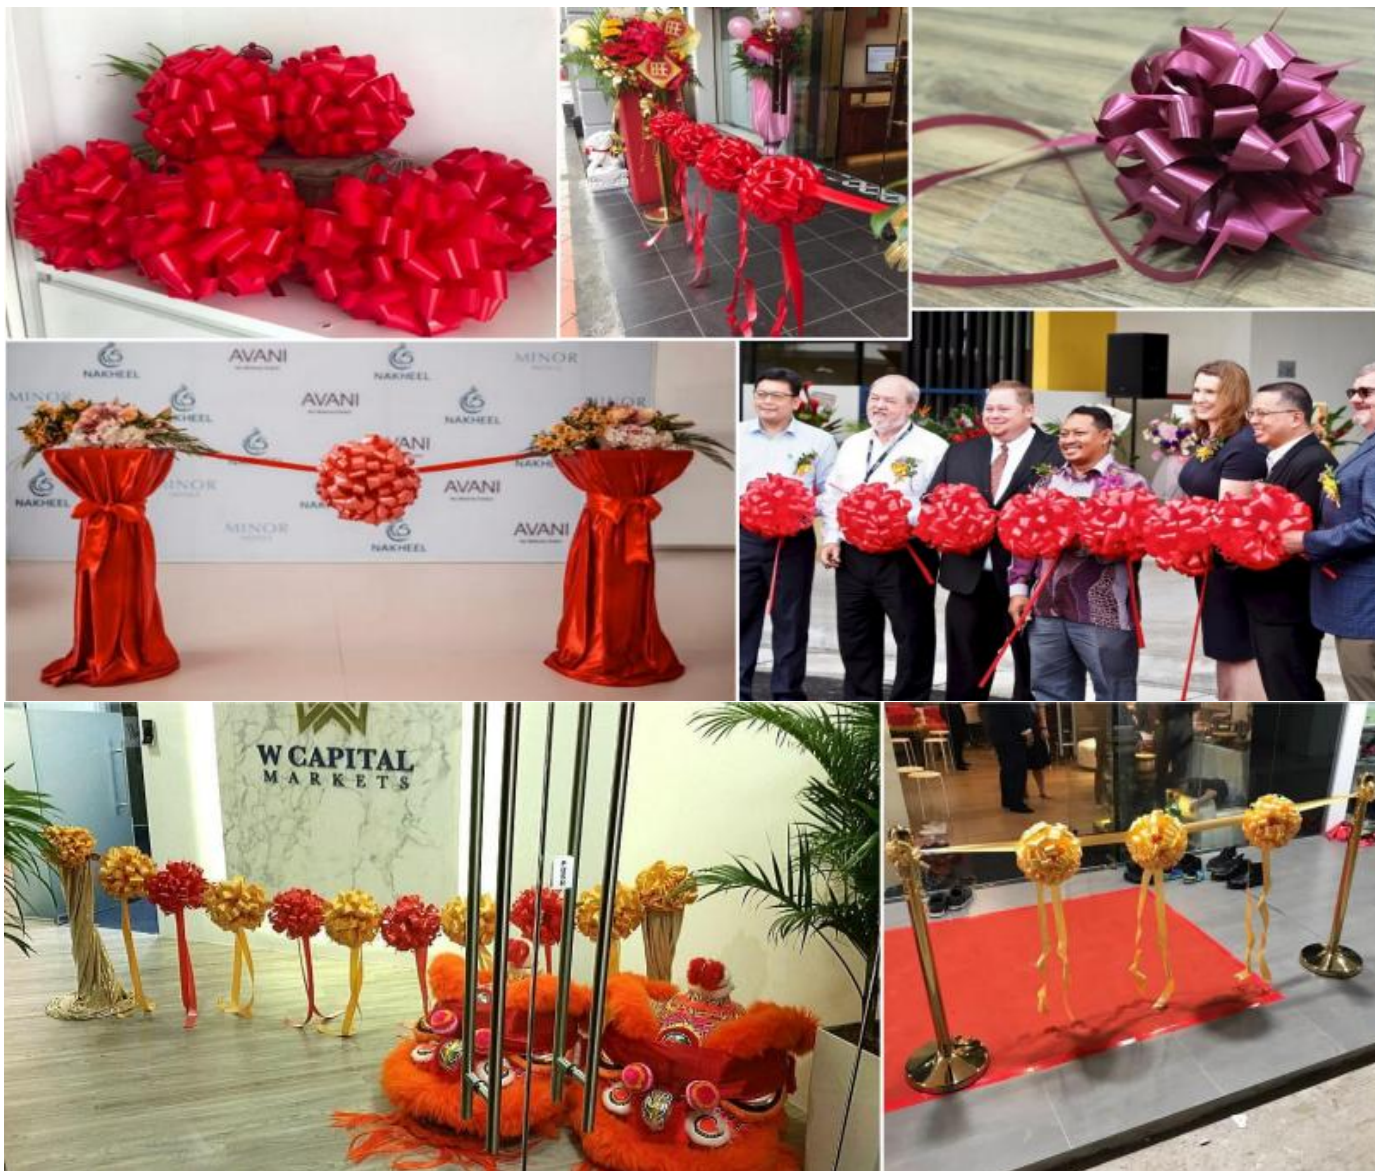

Name: Ribbon Ball Cutting

Suitable : Indoor / Outdoor

Colour Ribbon: A variety of colors are available

Ribbon Size : 6" , 8" , 10" ,12"

<p>PVC Ribbon Ball 6"</p> <p>Rm 62.50</p> <p>Per Units</p>	<p>PVC Ribbon Ball 8"</p> <p>Rm 110.00</p> <p>Per Units</p>	<p>PVC Ribbon Ball 10"</p> <p>Rm 160.00</p> <p>Per Units</p>	<p>PVC Ribbon Ball 12"</p> <p>Rm 210.00</p> <p>Per Units</p>
---	--	---	---