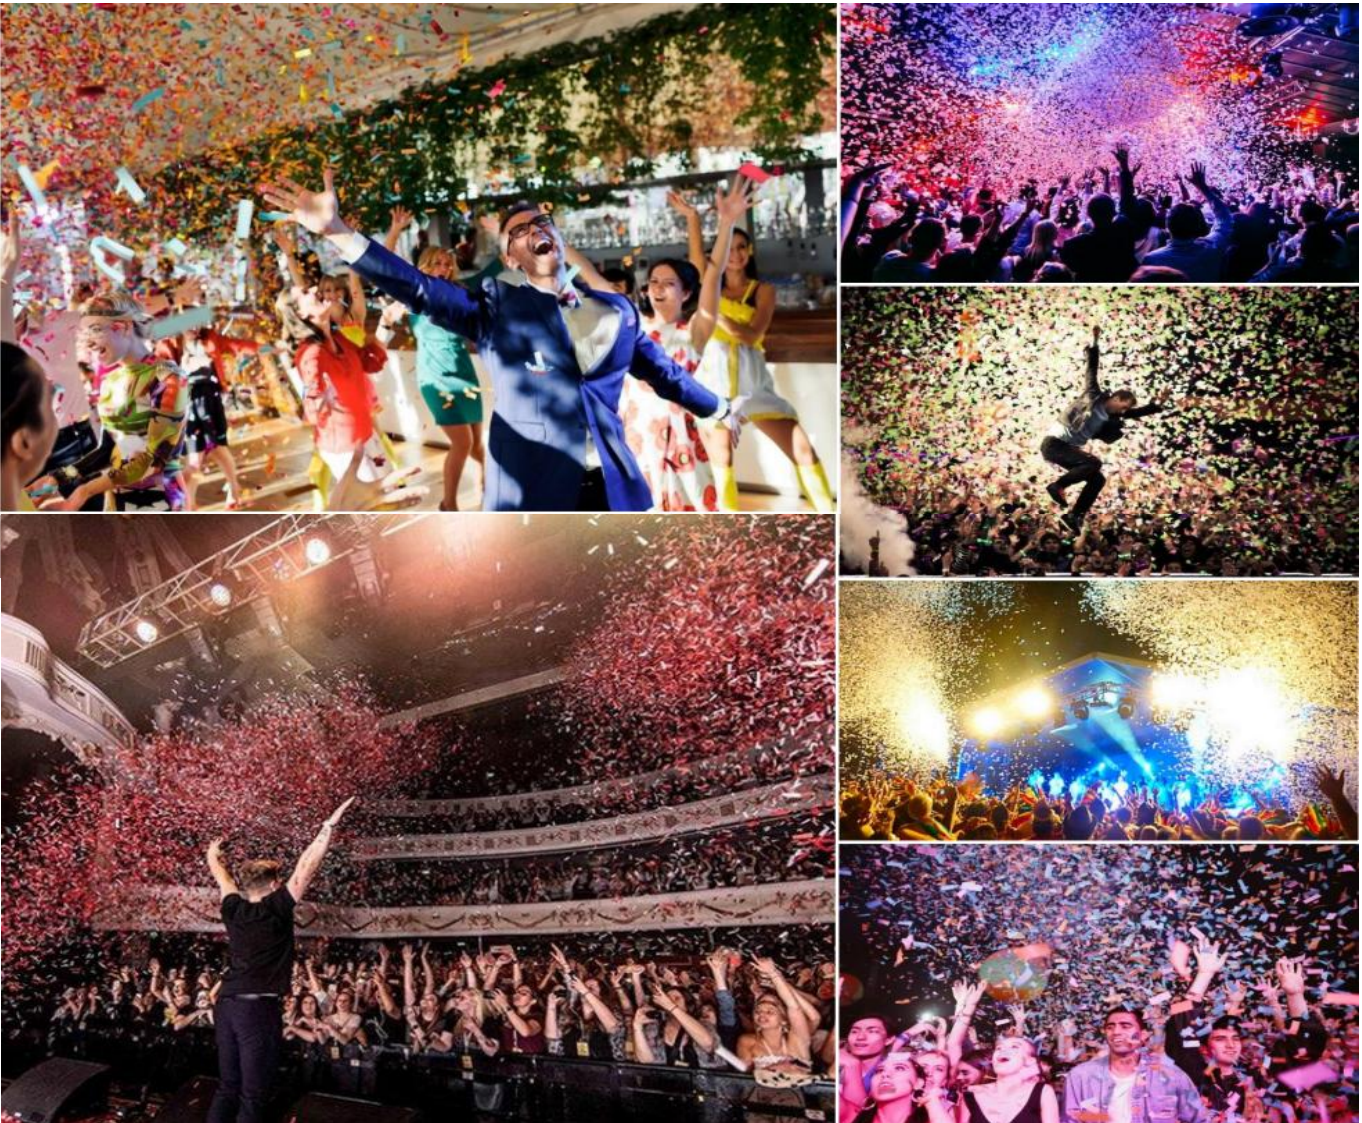

THE BEST STRUCTURE INDUSTRIAL SDN BHD (802457-K)
No.1, Jalan Suria Park 1, Suria Park Kawasan Perindustrian Kg. Baru Balakong, 43300 Seri Kembangan, Selangor Darul Ehsan, Malaysia

WhatsApp

Copyright © 2021 By THE BEST STRUCTURE INDUSTRIAL SDN BHD & THE BEST RENTAL SERVICE All right reserved.
No part of this book may be reproduced or used in any manner without written permission of the copyright owner except for the use of quotations in a book review.
All photo in this catalogues is for illustration purpose only. All items or Prices shall be change without prior notice.