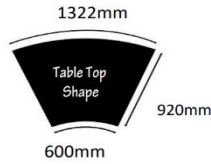

LED QUARTER ROUND TABLE 3FT SKIRTING

LED Banquet Table 3x3
Rm **287.50**
Per Units

LED Quarter Round
Banquet Table 3x3
Rm **312.50**
Per Units

Name : LED Quarter Round
Banquet Table 3x3 Skirting
Skin Color : White Stock : 16 units
Material : LED + Cloth Fabric + Steel Leg
Colour Light : Multi Colour (R2 Remote)
Power Supply : Light Battery Operated 8hr +-
Dimensions :
Square Table : L915 x W915 x H775 (mm)
Quarter Round : L970 x (MW 1280/IW 600 Ø) x H775
Suitable : Indoor
Code : Board - LED-BD-130R
Extend Rental STD : TB2-16*20210528#S01

LED QUARTER ROUND TABLE 3FT SKIRTING