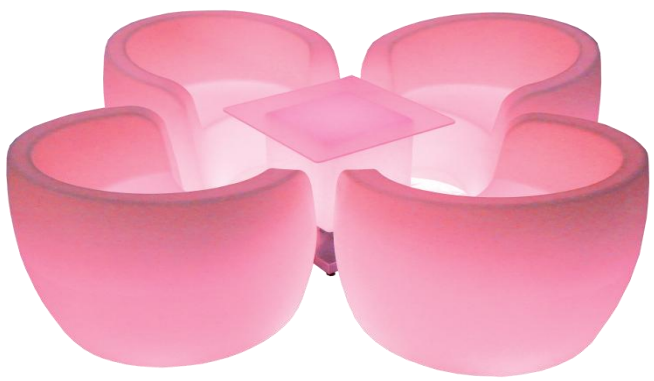

Rm **400.00**
Per Units

Name : LED Sofa	Colour Light : Multi Colour with R5 Remote Contro	Code : LED-SOFA
Color : White	Power Supply : Light Battery Operated 8hr +-	STD : TB2-63*20210528#S01
Stock : 63 units	Dimensions : W800mm x L900mm x H750mm	LOGO : Die Cut PVC Sticker or
Material : PE	Suitable : Indoor / Outdoor	Transparent Sticker
	Extend Rental : 50% Discount for next day event	(Sticker Price Refer Sticker Page)