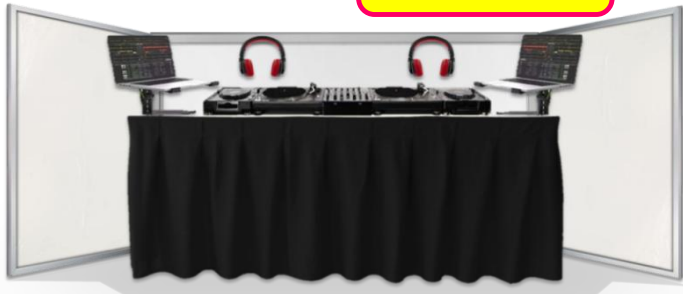

Front View

Back View

Extend Rental : Top Up RM 10% for next day event

- Name : LED DJ Console Z1
- Color : White
- Stock : 2 units
- LED Colour : Multi Colour (Remote R7)
- Special Function : LED Light Follow Music Dance
- Material : Aluminium + Wooden + LED Light
- Open Dimensions : L830 x W2970 x H1120
- Close Dimensions : L105 x W2970 x H1120
- LED Panal W715mm x H1120mm (Main)
- LED Panal W1530mm x H1120mm (Left & Right)
- Banquet Table Size 2' x 5'
- Power Supply : AC240V 13A
- Code : LED-CS-Z1
- STD : TB2-2*20210528#S01
- Suitable : Indoor Only
- LOGO : Die Cut PVC Sticker or Transparent Sticker
  (Sticker Price Refer Sticker Page)