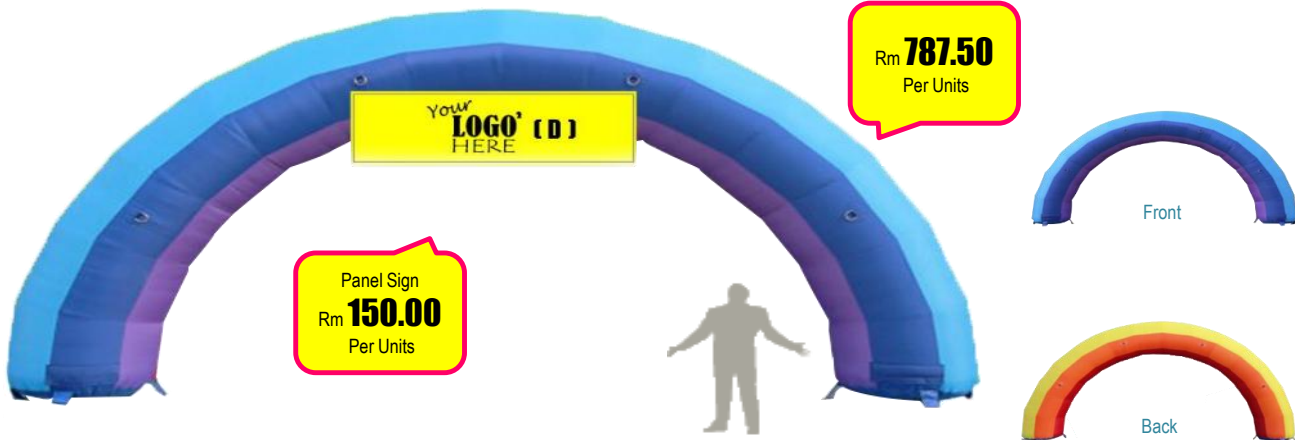

RAINBOW SEMI ROUND INFLATABLE ARCH W20

[Index](#)

RAINBOW SEMI ROUND INFLATABLE ARCH W20

Rm **787.50**
Per Units

Panel Sign
Rm **150.00**
Per Units

Name : Rainbow Semi Round Inflatable Arch W20
Color : Rainbow
Stock : 1 uits
Material : PVC Fabric

Dimensions : H 12ft x W 20ft
Suitable : Indoor & Outdoor
Power Supply : AC 240V 13A

Code Body : IFRH-SRW20-RBW
STD : OS7#2-20210522#S01
Canvas Logo : Inkjet Printing Banner 6ft x 3ft
Extend Rental : 20% Discount for next day event

THE BEST STRUCTURE INDUSTRIAL SDN BHD (802457-K)
No.1, Jalan Suria Park 1, Suria Park Kawasan Perindustrian Kg. Baru Balakong, 43300 Seri Kembangan, Selangor Darul Ehsan, Malaysia
www.thebest.com.my | sales@thebest.com.my | H/P: 017 737 4088 / 017-707 4088 / 017-377 4088 | Tel: 03-3216 1331

WhatsApp

Copyright © 2021 By THE BEST STRUCTURE INDUSTRIAL SDN BHD & THE BEST RENTAL SERVICE All right reserved.
No part of this book may be reproduced or used in any manner without written permission of the copyright owner except for the use of quotations in a book review.
All photo in this catalogues is for illustration purpose only. All items or Prices shall be change without prior notice.