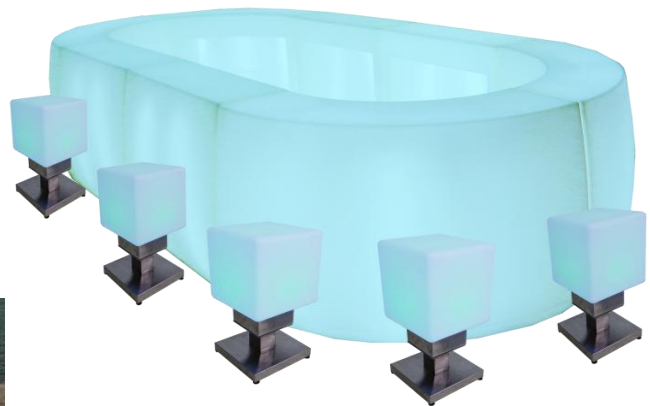

THE BEST STRUCTURE INDUSTRIAL SDN BHD (802457-K)
No.1, Jalan Suria Park 1, Suria Park Kawasan Perindustrian Kg. Baru Balakong, 43300 Seri Kembangan, Selangor Darul Ehsan, Malaysia
www.thebest.com.my | sales@thebest.com.my | H/P: 017 737 4088 / 017-707 4088 / 017-377 4088 | Tel: 03-3216 1331

Copyright © 2021 By THE BEST STRUCTURE INDUSTRIAL SDN BHD & THE BEST RENTAL SERVICE All right reserved.
No part of this book may be reproduced or used in any manner without written permission of the copyright owner except for the use of quotations in a book review.
All photo in this catalogues is for illustration purpose only. All items or Prices shall be change without prior notice.