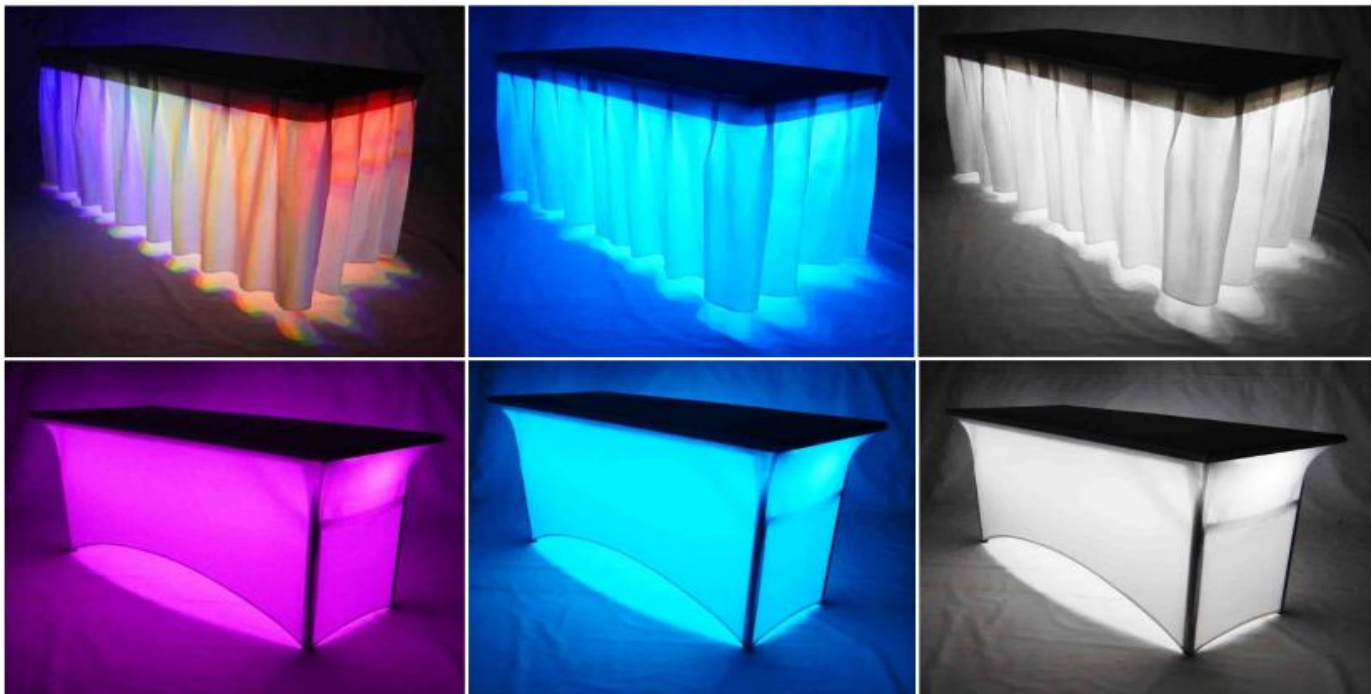

THE BEST STRUCTURE INDUSTRIAL SDN BHD (802457-K)
No.1, Jalan Suria Park 1, Suria Park Kawasan Perindustrian Kg. Baru Balakong, 43300 Seri Kembangan, Selangor Darul Ehsan, Malaysia
www.thebest.com.my | sales@thebest.com.my | H/P: 017 737 4088 / 017-707 4088 / 017-377 4088 | Tel: 03-3216 1331

WhatsApp

Copyright © 2021 By THE BEST STRUCTURE INDUSTRIAL SDN BHD & THE BEST RENTAL SERVICE All right reserved.
No part of this book may be reproduced or used in any manner without written permission of the copyright owner except for the use of quotations in a book review.
All photo in this catalogues is for illustration purpose only. All items or Prices shall be change without prior notice.