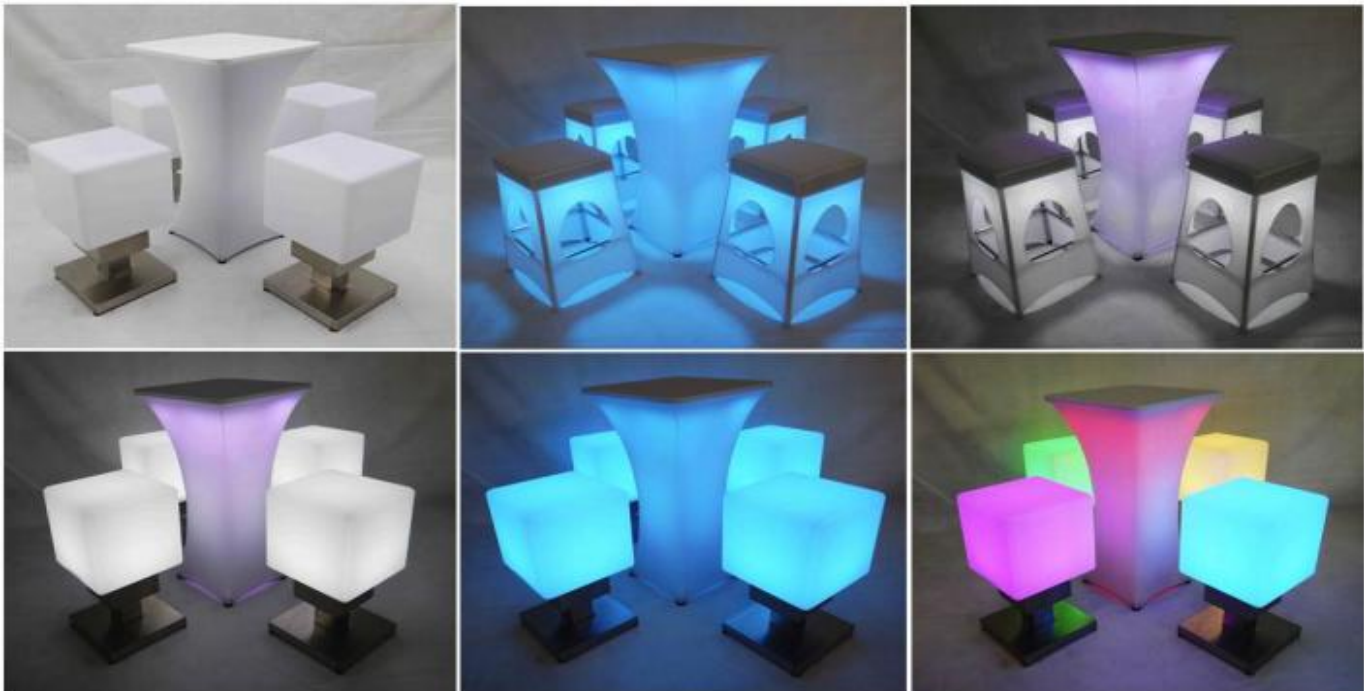

LED SQUARE COCKTAIL TABLE 2X2

Name : LED Square Cocktail Table 2x2
Skin Color : White
Stock : 110 units
Material : Aluminium , LED & Fitted Cover

Colour Light : Multi Colour (R2 Remote)
Power Supply : Light Battery Operated 8hr +-
Dimensions : L600 x W600 x H1095 (mm)
Suitable : Indoor

Code : Board - LED-BD-RT1
STD : TB2-110*20210528#S01
Logo : Die Cut PVC Sticker or
Transparent Sticker
(Sticker Price Refer Sticker Page)

Extend Rental : 50% Discount for next day event