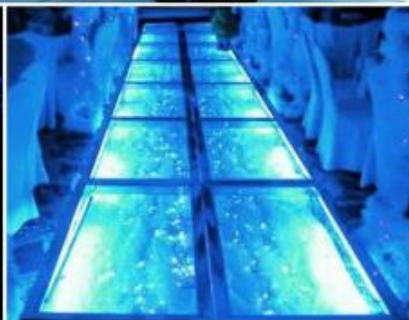

* Price Depends On Size, Please Contact Us for Price.

Name : Transparent Stage With LED
Dimensions : High - 4" / 2ft / 3ft / 4ft / 5ft / 5ft6"
Frame - 4ft x 8ft / 4ft x 4ft
Material : Gav Steel + Acrylic
LED Light : Multi Colour
Suitable : Indoor & Outdoor
Code : FD-410
STD : TB7-44#50 / 48#100 -20210522#S01

TRANSPARENT STAGE WITH LED

THE BEST STRUCTURE INDUSTRIAL SDN BHD (802457-K)
No.1, Jalan Suria Park 1, Suria Park Kawasan Perindustrian Kg. Baru Balakong, 43300 Seri Kembangan, Selangor Darul Ehsan, Malaysia
www.thebest.com.my | sales@thebest.com.my | H/P: 017 737 4088 / 017-707 4088 / 017-377 4088 | Tel: 03-3216 1331

WhatsApp

Copyright © 2021 By THE BEST STRUCTURE INDUSTRIAL SDN BHD & THE BEST RENTAL SERVICE All right reserved.
No part of this book may be reproduced or used in any manner without written permission of the copyright owner except for the use of quotations in a book review.
All photo in this catalogues is for illustration purpose only. All items or Prices shall be change without prior notice.