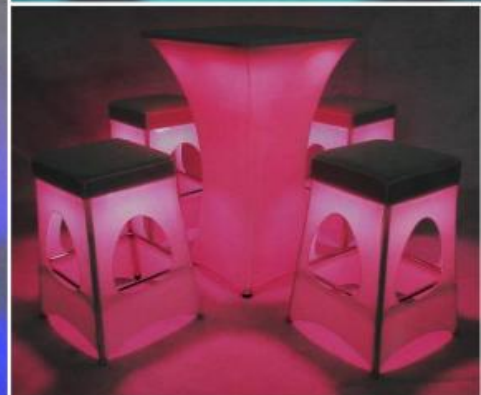

THE BEST STRUCTURE INDUSTRIAL SDN BHD (802457-K)
No.1, Jalan Suria Park 1, Suria Park Kawasan Perindustrian Kg. Baru Balakong, 43300 Seri Kembangan, Selangor Darul Ehsan, Mal aysia
www.thebest.com.my | sales@thebest.com.my | H/P: 017 737 4088 / 017-707 4088 / 017-377 4088 | Tel: 03-3216 1331

WhatsApp

Copyright © 2021 By THE BEST STRUCTURE INDUSTRIAL SDN BHD & THE BEST RENTAL SERVICE All right reserved.
No part of this book may be reproduced or used in any manner without written permission of the copyright owner except for the use of quotations in a book review.
All photo in this catalogues is for illustration purpose only. All items or Prices shall be change without prior notice.