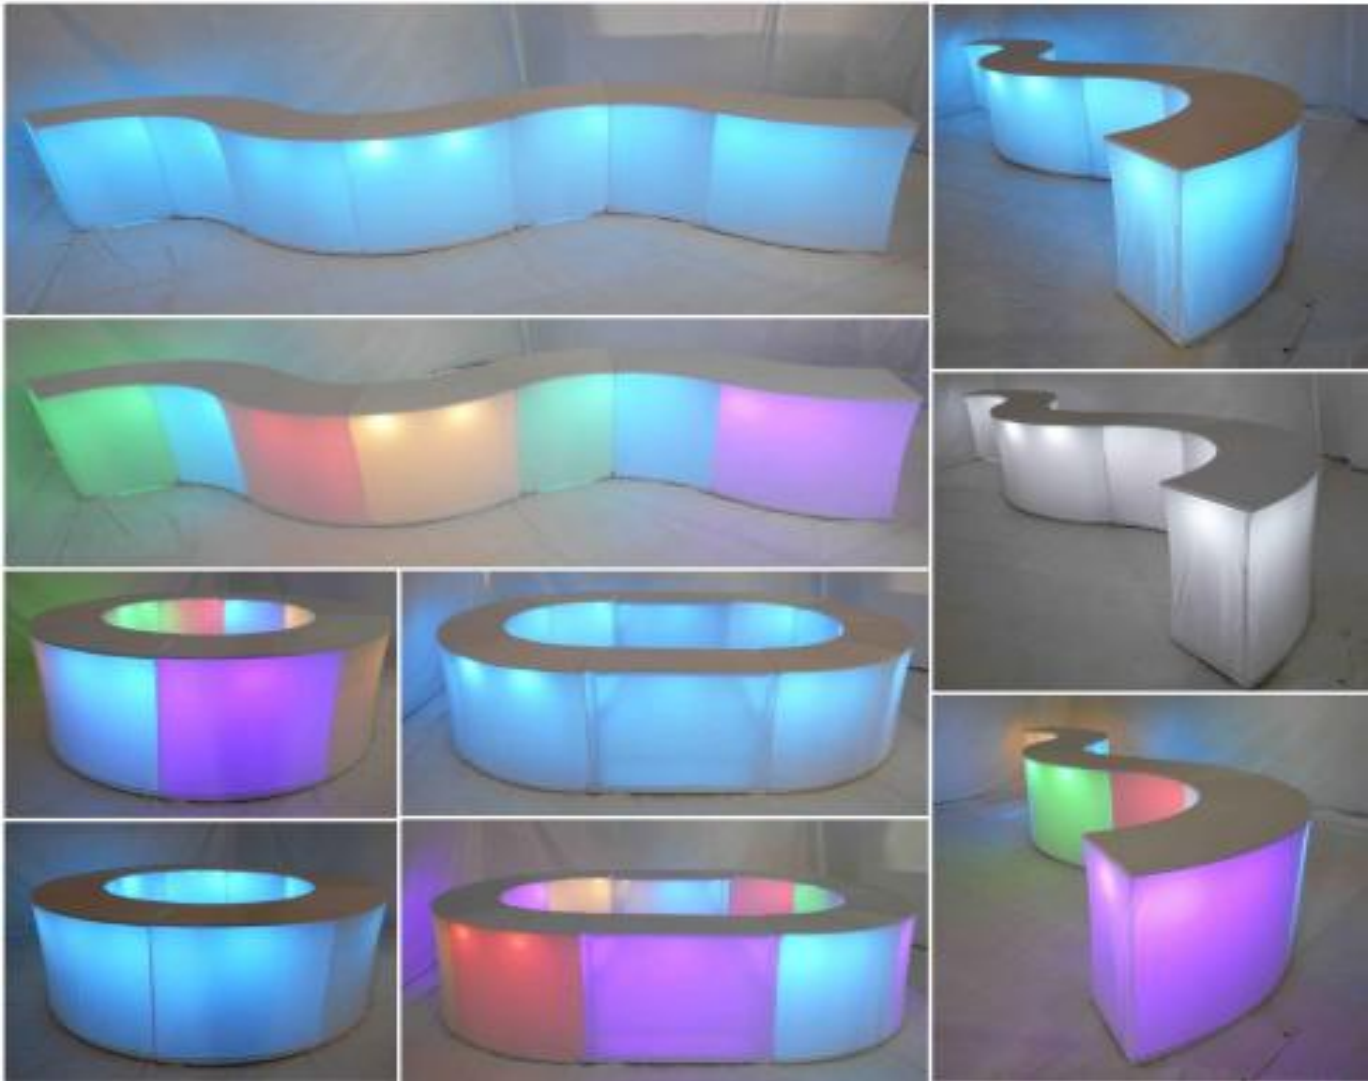

THE BEST STRUCTURE INDUSTRIAL SDN BHD (802457-K)
No.1, Jalan Suria Park 1, Suria Park Kawasan Perindustrian Kg. Baru Balakong, 43300 Seri Kembangan, Selangor Darul Ehsan, Malaysia
www.thebest.com.my | sales@thebest.com.my | H/P: 017 737 4088 / 017-707 4088 / 017-377 4088 | Tel: 03-3216 1331

WhatsApp

Copyright © 2021 By THE BEST STRUCTURE INDUSTRIAL SDN BHD & THE BEST RENTAL SERVICE All right reserved.
No part of this book may be reproduced or used in any manner without written permission of the copyright owner except for the use of quotations in a book review.
All photo in this catalogues is for illustration purpose only. All items or Prices shall be change without prior notice.