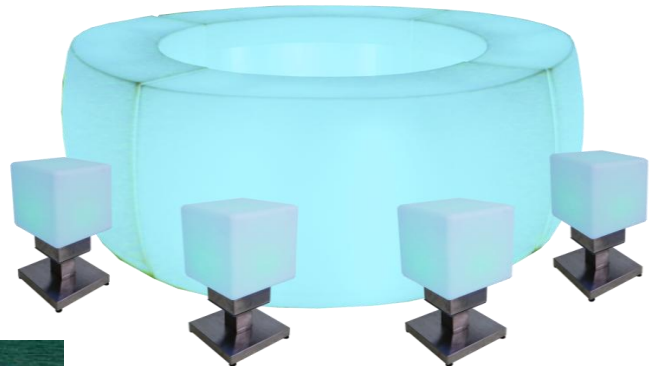

# LED BAR COUNTER - SAMPLE 2

Rm **2150.00**  
Per Units

LED BAR COUNTER - SAMPLE 2

Name : LED Bar Counter - Sample 2	Colour Select : Multi Colour with R5 Remote Control	Code : LED-BC-02
Skin Color : White	Power Supply : Light Battery Operated 8hr +-	STD : TB2-2.5*20210528#S01
Stock : 2 units	Outer Dimensions : Ø2200 x H1060 (mm)	LOGO : Die Cut PVC Sticker or
Material : PE ( Curve x 4 Units )	Inner Dimensions : Ø 1500 x H1060 (mm)	Transparent Sticker
Suitable : Indoor / Outdoor	<b>Extend Rental : 50% Discount for next day event</b>	( Sticker Price Refer Sticker Page )