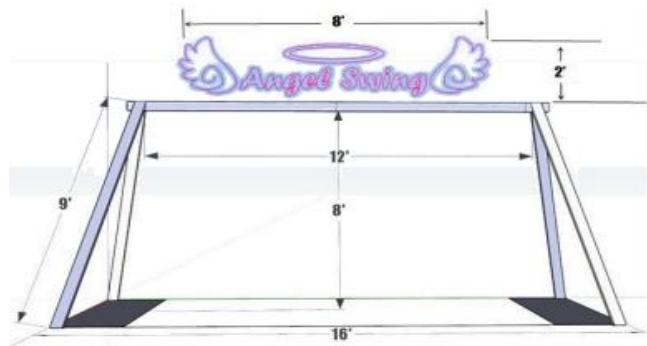

THE BEST STRUCTURE INDUSTRIAL SDN BHD (802457-K)
No.1, Jalan Suria Park 1, Suria Park Kawasan Perindustrian Kg. Baru Balakong, 43300 Seri Kembangan, Selangor Darul Ehsan, Mal aysia
www.thebest.com.my | sales@thebest.com.my | H/P: 017 737 4088 / 017-707 4088 / 017-377 4088 | Tel: 03-3216 1331

WhatsApp

Copyright © 2021 By THE BEST STRUCTURE INDUSTRIAL SDN BHD & THE BEST RENTAL SERVICE All right reserved.
No part of this book may be reproduced or used in any manner without written permission of the copyright owner except for the use of quotations in a book review.
All photo in this catalogues is for illustration purpose only. All items or Prices shall be change without prior notice.