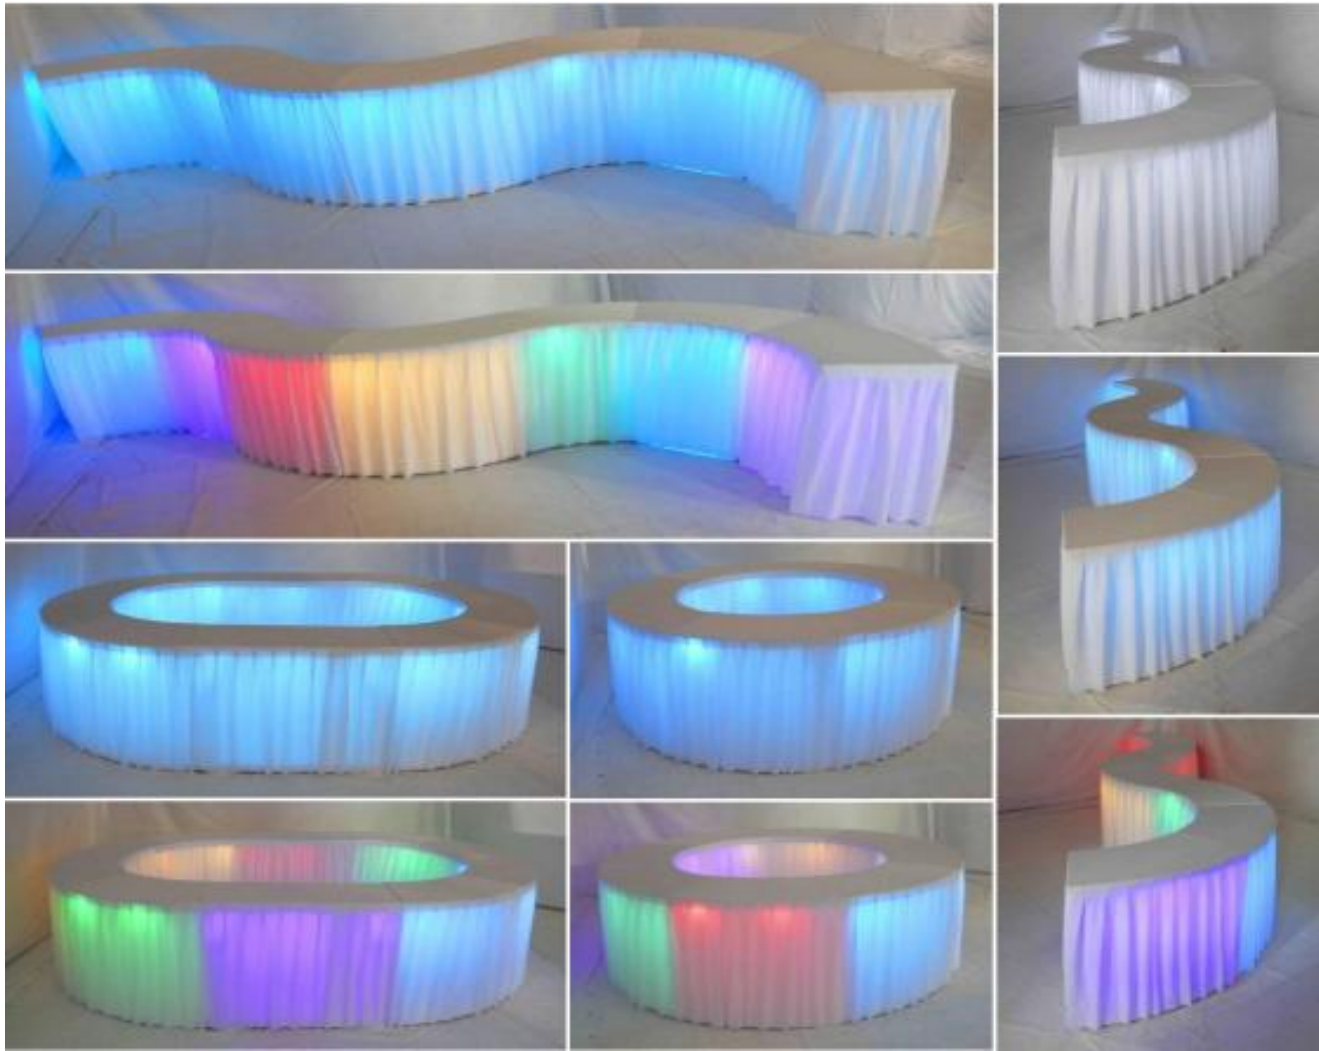

THE BEST STRUCTURE INDUSTRIAL SDN BHD (802457-K)
No.1, Jalan Suria Park 1, Suria Park Kawasan Perindustrian Kg. Baru Balakong, 43300 Seri Kembangan, Selangor Darul Ehsan, Malaysia
www.thebest.com.my | sales@thebest.com.my | H/P: 017 737 4088 / 017-707 4088 / 017-377 4088 | Tel: 03-3216 1331

WhatsApp

Copyright © 2021 By THE BEST STRUCTURE INDUSTRIAL SDN BHD & THE BEST RENTAL SERVICE All right reserved.
No part of this book may be reproduced or used in any manner without written permission of the copyright owner except for the use of quotations in a book review.
All photo in this catalogues is for illustration purpose only. All items or Prices shall be change without prior notice.