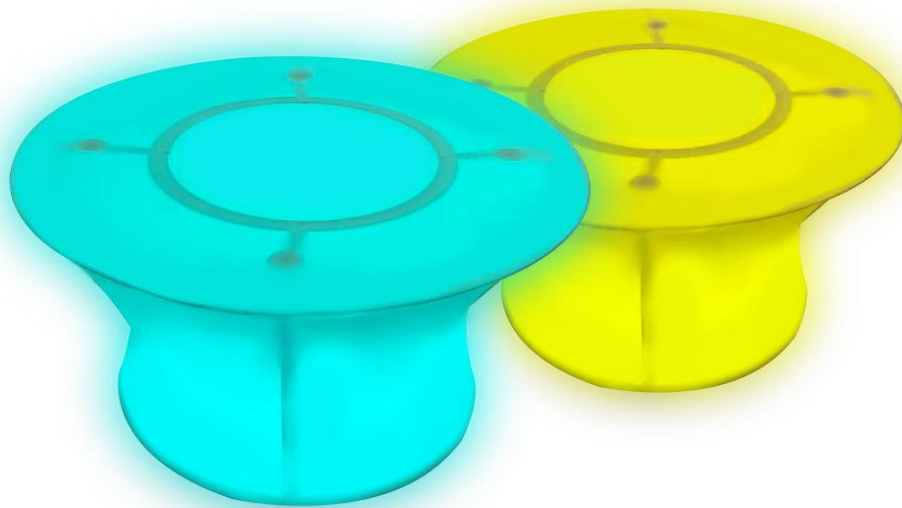

# LED STAINLESS STEEL 31" ROUND COFFEE TABLE

Index 

Rm **125.00**  
Per Units

LED STAINLESS STEEL 31" ROUND COI

Name : LED STAINLESS STEEL 31"  
 ROUND COFFEE TABLE      Colour Light : Multi Colour ( R5 Remote)      Code :  
 Stock : 100 units      Power Supply : Light Battery Operated 8hr +-      STD : TB2-30\*20250711#A72  
 Material : Stainless Steel & Glass      Dimensions : Ø780 x H485 (mm)      ( Extend Rental :Top Up RM 10% for next day event )  
 Colour Select : Indoor / Outdoor

# LED STAINLESS STEEL 31" ROUND COFFEE TABLE WITH FIITED COVER

[Index](#)

Rm **225.00**  
per units

LED STAINLESS STEEL 31" ROUND COFFEE TABLE WITH FIITED COVER

Name : LED STAINLESS STEEL 31" ROUND COFFEE TABLE with Fiited Cover