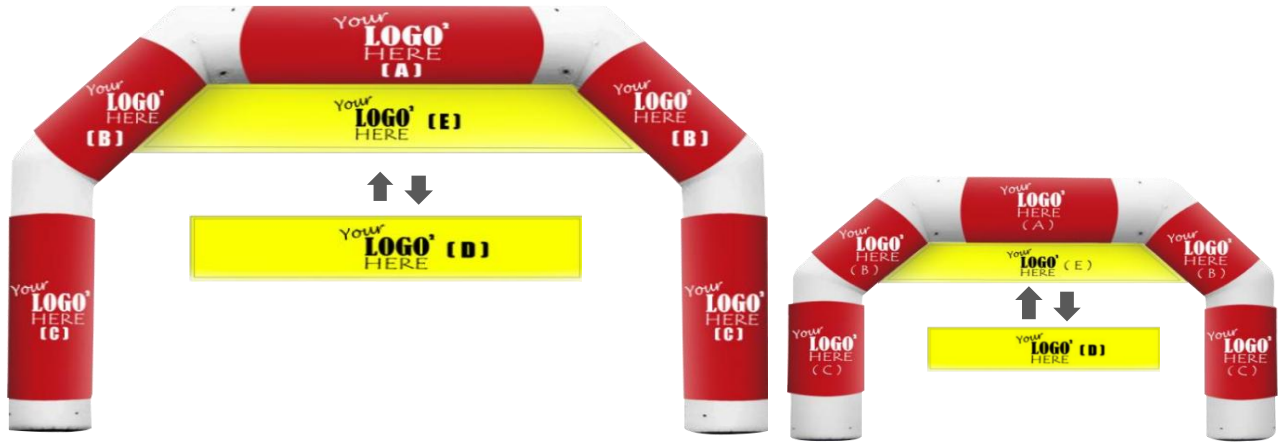

POLYGON INFLATABLE ARCH + PRINTING LOGO

Index

POLYGON INFLATABLE ARCH + PRINTING LOGO

Inkjet Printing Canvas Logo (1 side)

- (A) Sizes : Max W10' x 11' = RM687.50
- (B) Sizes : Max W8' x 11' = RM550.00
- (C) Sizes : Max W10' x 11' = RM687.50
- (D) Sizes : Max W16' x 3' = RM400.00
- (E) Sizes : Max W22' x 3' = RM550.00

Inkjet Printing Canvas Logo (1 side)

- (A) Sizes : Max W8' x 11' = RM550.00
- (B) Sizes : Max W4' x 11' = RM275.00
- (C) Sizes : Max W8' x 11' = RM550.00
- (D) Sizes : Max W8' x 3' = RM200.00
- (E) Sizes : Max W14' x 3' = RM350.00