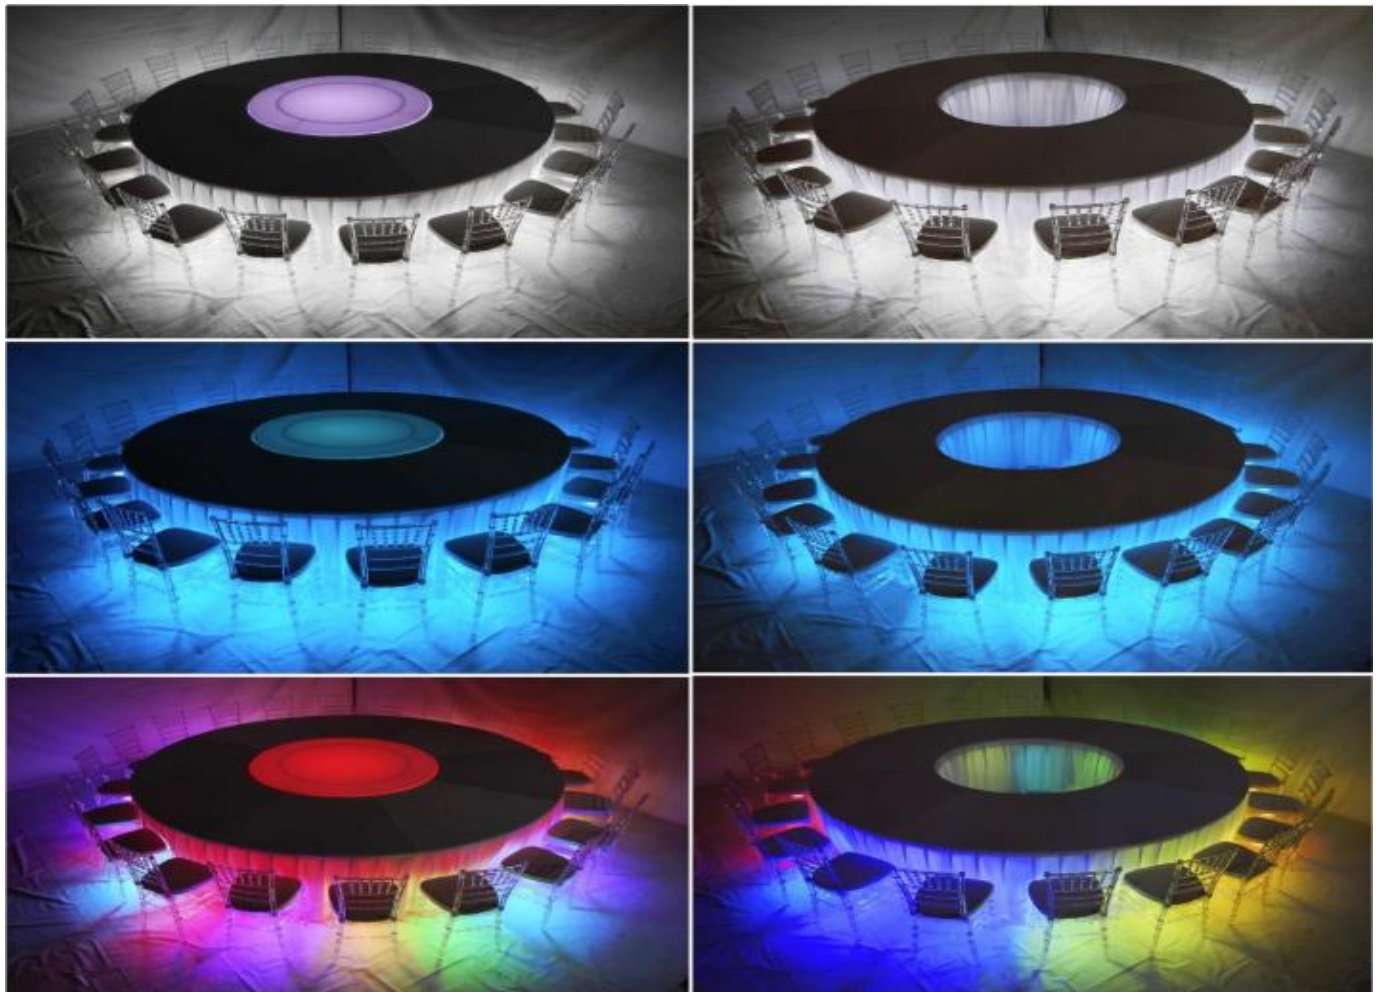

THE BEST STRUCTURE INDUSTRIAL SDN BHD (802457-K)
No.1, Jalan Suria Park 1, Suria Park Kawasan Perindustrian Kg. Baru Balakong, 43300 Seri Kembangan, Selangor Darul Ehsan, Malaysia
www.thebest.com.my | sales@thebest.com.my | H/P: 017 737 4088 / 017-707 4088 / 017-377 4088 | Tel: 03-3216 1331

WhatsApp

Copyright © 2021 By THE BEST STRUCTURE INDUSTRIAL SDN BHD & THE BEST RENTAL SERVICE All right reserved.
No part of this book may be reproduced or used in any manner without written permission of the copyright owner except for the use of quotations in a book review.
All photo in this catalogues is for illustration purpose only. All items or Prices shall be change without prior notice.