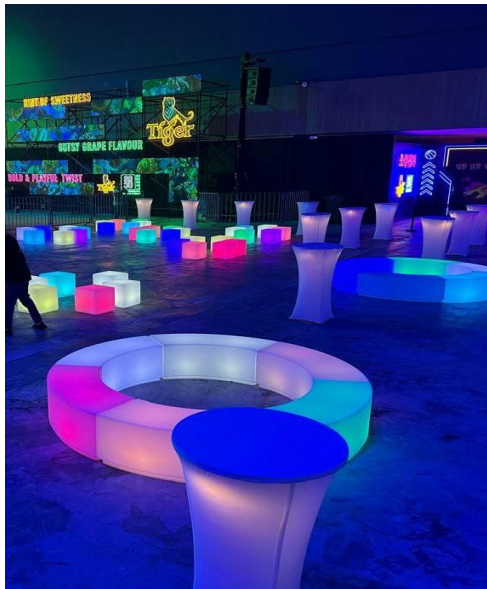

THE BEST STRUCTURE INDUSTRIAL SDN BHD (802457-K)
No.1, Jalan Suria Park 1, Suria Park Kawasan Perindustrian Kg. Baru Balakong, 43300 Seri Kembangan, Selangor Darul Ehsan, Mal aysia
www.thebest.com.my | sales@thebest.com.my | H/P: 017 737 4088 / 017-707 4088 / 017-377 4088 | Tel: 03-3216 1331

WhatsApp

Copyright © 2021 By THE BEST STRUCTURE INDUSTRIAL SDN BHD & THE BEST RENTAL SERVICE All right reserved.
No part of this book may be reproduced or used in any manner without written permission of the copyright owner except for the use of quotations in a book review.
All photo in this catalogues is for illustration purpose only. All items or Prices shall be change without prior notice.