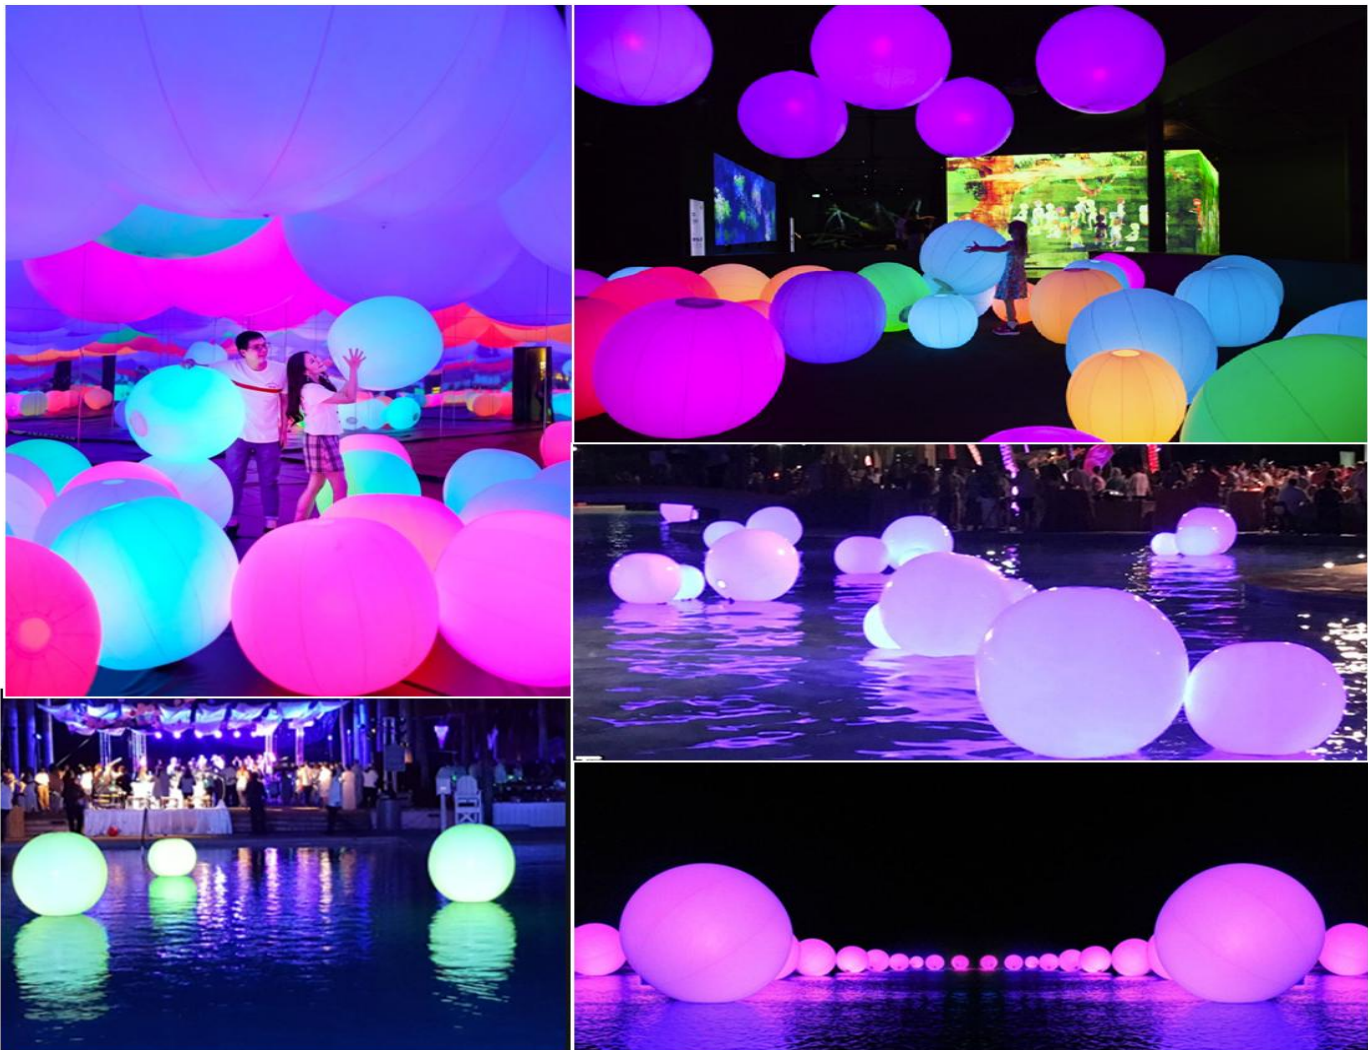

THE BEST STRUCTURE INDUSTRIAL SDN BHD (802457-K)

No.1, Jalan Suria Park 1, Suria Park Kawasan Perindustrian Kg. Baru Balakong, 43300 Seri Kembangan, Selangor Darul Ehsan, Malaysia
www.thebest.com.my | sales@thebest.com.my | H/P: 017 737 4088 / 017-707 4088 / 017-377 4088 | Tel: 03-3216 1331

WhatsApp

Copyright © 2021 By THE BEST STRUCTURE INDUSTRIAL SDN BHD & THE BEST RENTAL SERVICE All right reserved.

No part of this book may be reproduced or used in any manner without written permission of the copyright owner except for the use of quotations in a book review.

All photo in this catalogues is for illustration purpose only. All items or Prices shall be change without prior notice.