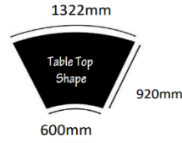

LED HIGH BAR QUARTER ROUND TABLE 3FT SKIRTING

LED High Bar
Banquet Table 3x3
Rm **337.50**
Per Units

LED Quater High
Bar Round Banquet
Table 3x3
Rm **362.50**
Per Units

Name : LED High Bar Quarter Round
Banquet Table 3x3 Skirting
Skin Color : White Stock : 16 units
Material : LED + Cloth Fabric + Steel Leg
Colour Light : Multi Colour (R2 Remote)
Power Supply : Light Battery Operated 8hr +-
Dimensions :
Square Table : L915 x W915 x H1150 (mm)
Quarter Round : L970 x (MW1280/IW600 Ø) x H1150
Suitable : Indoor
Code : Board - LED-BD-130R
STD : TB2-16*20210528#S01

Extend Rental : 50% Discount for next day event

LED HIGH BAR QUARTER ROUND TABLE 3FT SKIRTING