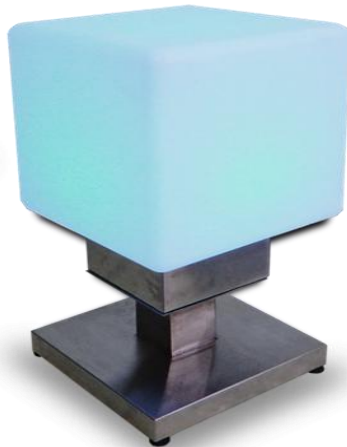

LED CUBE BAR STOOL