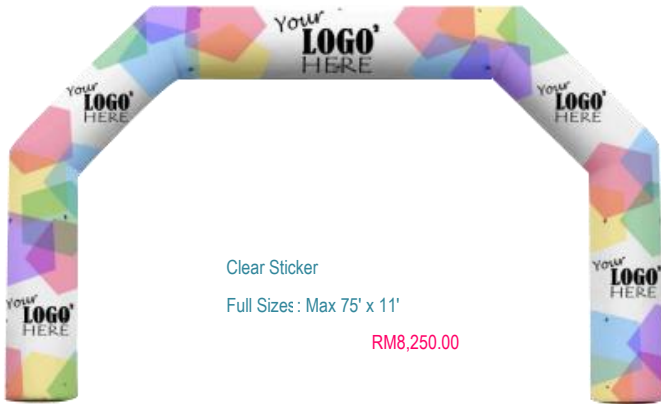

Clear Sticker
Full Sizes : Max 75' x 11'
RM8,250.00