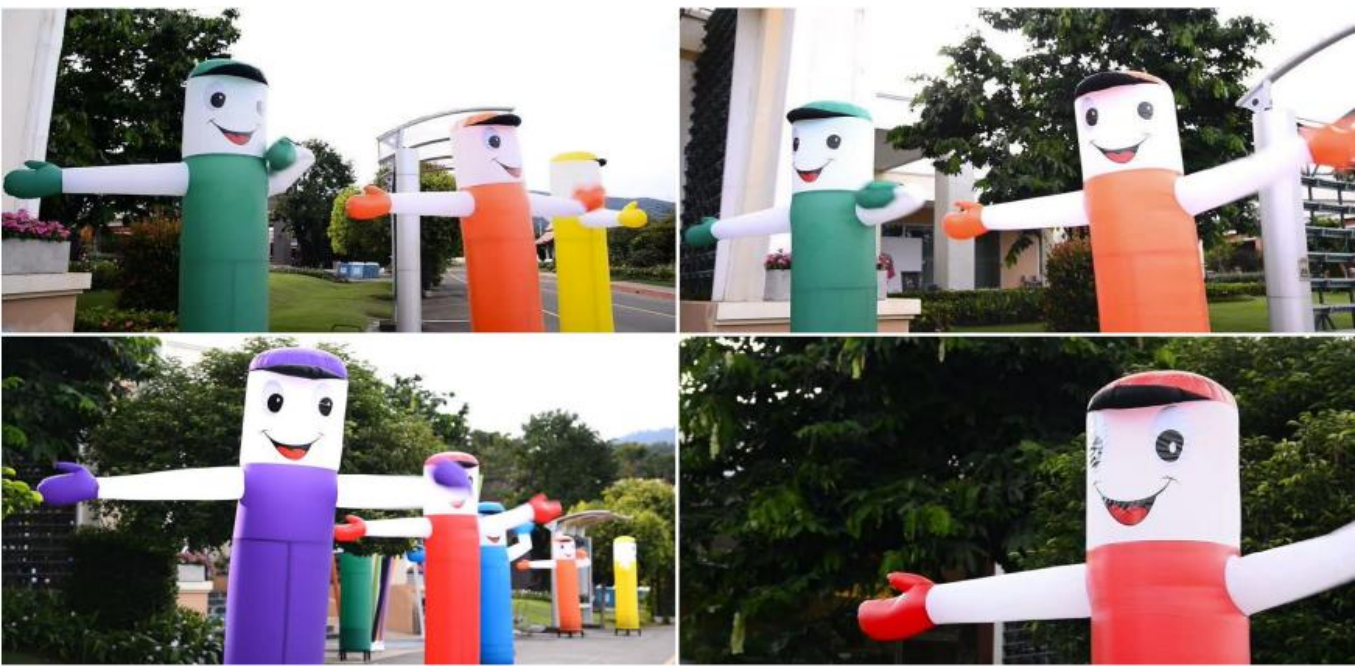

THE BEST STRUCTURE INDUSTRIAL SDN BHD (802457-K)
No.1, Jalan Suria Park 1, Suria Park Kawasan Perindustrian Kg. Baru Balakong, 43300 Seri Kembangan, Selangor Darul Ehsan, Malaysia
www.thebest.com.my | sales@thebest.com.my | H/P: 017 737 4088 / 017-707 4088 / 017-377 4088 | Tel: 03-8962 2822 | Fax: 03-8962 2832

WhatsApp

Copyright © 2021 By THE BEST STRUCTURE INDUSTRIAL SDN BHD & THE BEST RENTAL SERVICE All right reserved.
No part of this book may be reproduced or used in any manner without written permission of the copyright owner except for the use of quotations in a book review.
All photo in this catalogues is for illustration purpose only. All items or Prices shall be change without prior notice.