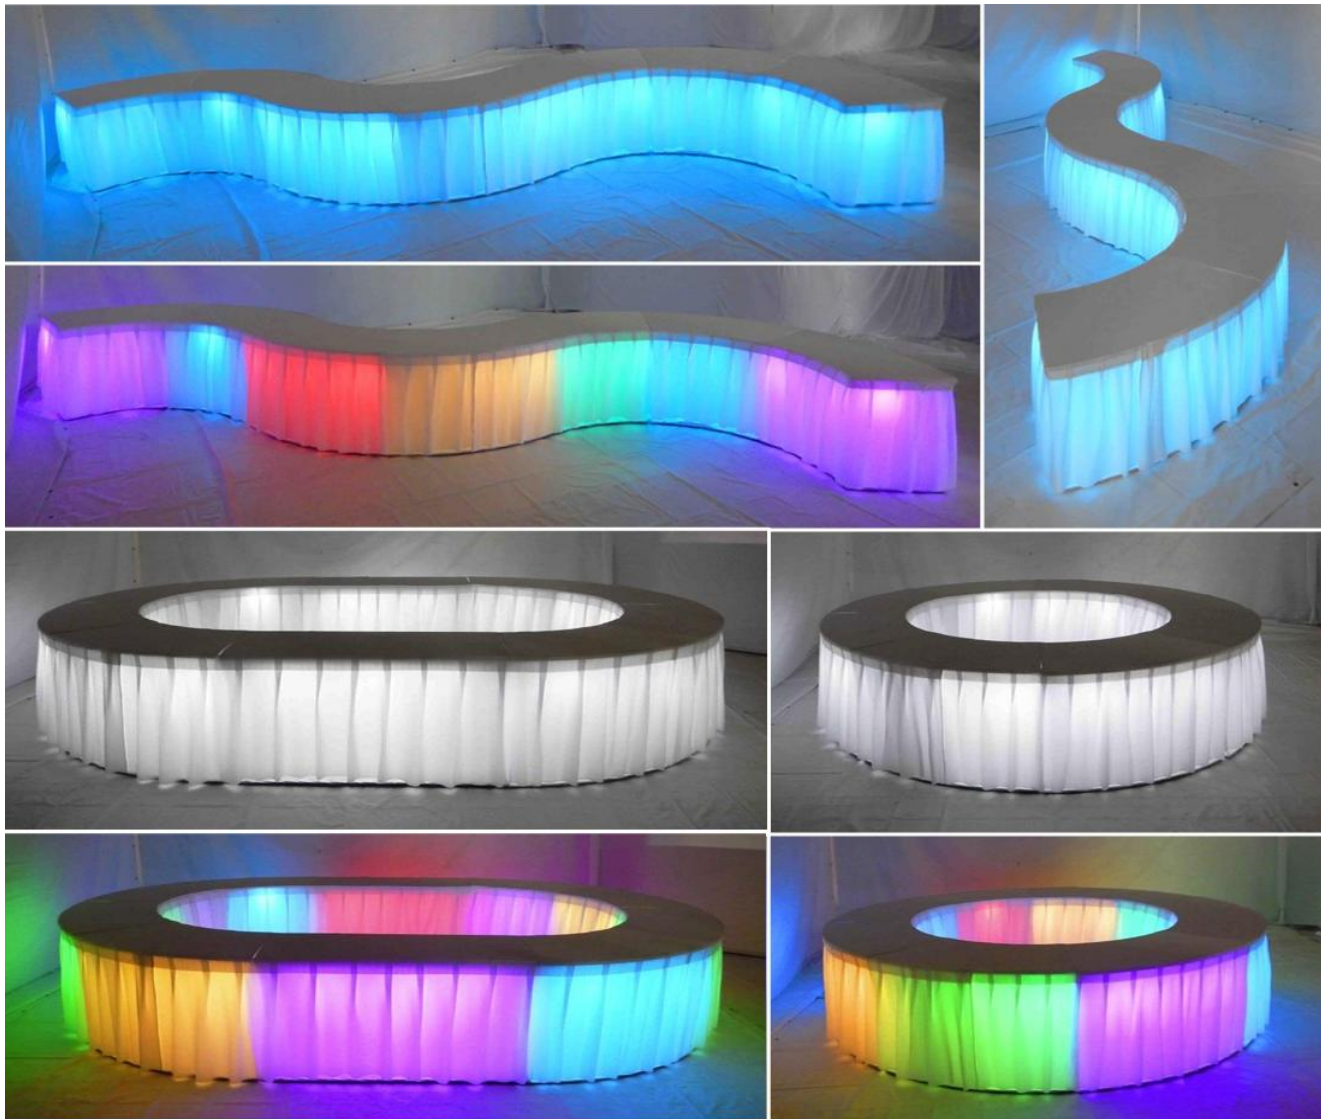

THE BEST STRUCTURE INDUSTRIAL SDN BHD (802457-K)
No.1, Jalan Suria Park 1, Suria Park Kawasan Perindustrian Kg. Baru Balakong, 43300 Seri Kembangan, Selangor Darul Ehsan, Malaysia
www.thebest.com.my | sales@thebest.com.my | H/P: 017 737 4088 / 017-707 4088 / 017-377 4088 | Tel: 03-8962 2822 | Fax: 03-8962 2832

WhatsApp

Copyright © 2021 By THE BEST STRUCTURE INDUSTRIAL SDN BHD & THE BEST RENTAL SERVICE All right reserved.
No part of this book may be reproduced or used in any manner without written permission of the copyright owner except for the use of quotations in a book review.
All photo in this catalogues is for illustration purpose only. All items or Prices shall be change without prior notice.