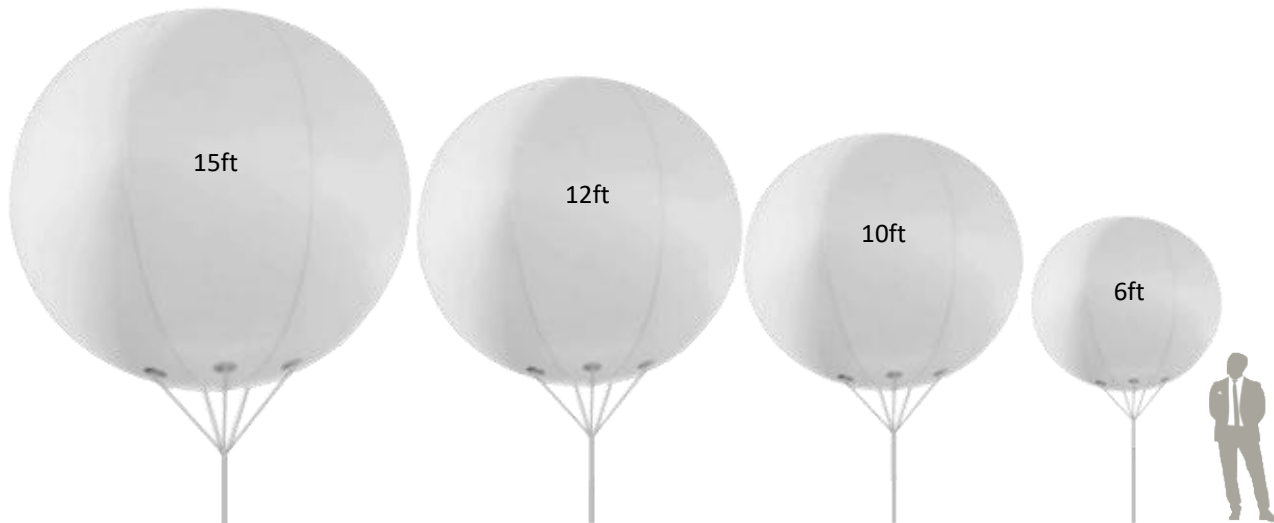

When considering in choosing the right size of Giant Advertising Balloon for your balloon advertising campaign you may need to consider 2 things:

1) Venue: (Indoor or Outdoor) 10 ft or 3m or below is recommended indoor; on the other hand, 12ft or 3.6m or above is recommended for outdoors.
2) Lifespan: Based on years experience, for optimal lifespan, we recommend advertisers to use 15ft or 4.5m size Giant Advertising Balloons for outdoors aerial balloon advertising. The basic rule of thumb for outdoors Giant Advertising Balloons is that the bigger volume of Helium Gas the balloon contains, the more resistance it has from being "pushed around" by windy weather conditions.

Giant Balloon Advertising Duration

When it comes to duration of Giant Helium Balloons, it comes to 3 things to be considered:

1) Budget: All Helium Advertising Balloons floating in the air must be maintained weekly; hence weekly maintenance must be imposed to ensure the longevity of the balloon
2) Location: Giant Advertising Balloons are susceptible to strong wind weather conditions; hence, to ensure longer lifespan for Giant Balloon try finding venue that has less obstructing objects such as taller buildings or trees.
3) Licensing Period: To install a Giant Advertising Balloon, advertiser must apply permit from various government agencies, usually the permit last only 1 month per application. Advertisers are advised to put in consideration of licensing cost in their budgeting and duration of the advertising balloon.

THE BEST STRUCTURE INDUSTRIAL SDN BHD (802457-K)

No.1, Jalan Suria Park 1, Suria Park Kawasan Perindustrian Kg. Baru Balakong, 43300 Seri Kembangan, Selangor Darul Ehsan, Mal aysia
www.thebest.com.my | sales@thebest.com.my | H/P: 017 737 4088 / 017-707 4088 / 017-377 4088 | Tel: 03-8962 2822 | Fax: 03-8962 2832

WhatsApp

Copyright © 2021 By THE BEST STRUCTURE INDUSTRIAL SDN BHD & THE BEST RENTAL SERVICE All right reserved.

No part of this book may be reproduced or used in any manner without written permission of the copyright owner except for the use of quotations in a book review.

All photo in this catalogues is for illustration purpose only. All items or Prices shall be change without prior notice.