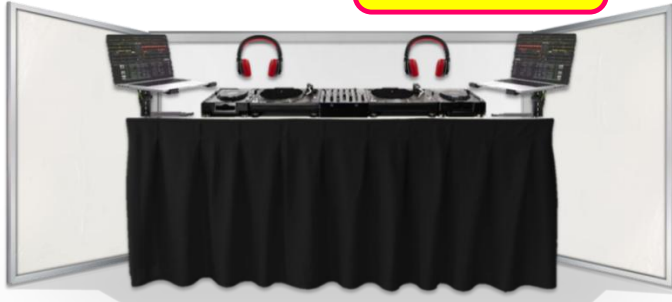

LED DJ CONSOLE Z1

Index

(Special Function)
Music Beat LED Controller,
LED Light Dance with Music .

Console Only
Rm 781.30
 Per Units

LED DJ CONSOLE Z1

Front View

PVC Clear Sticker
 Rm **12.50** Per Sqft

Back View