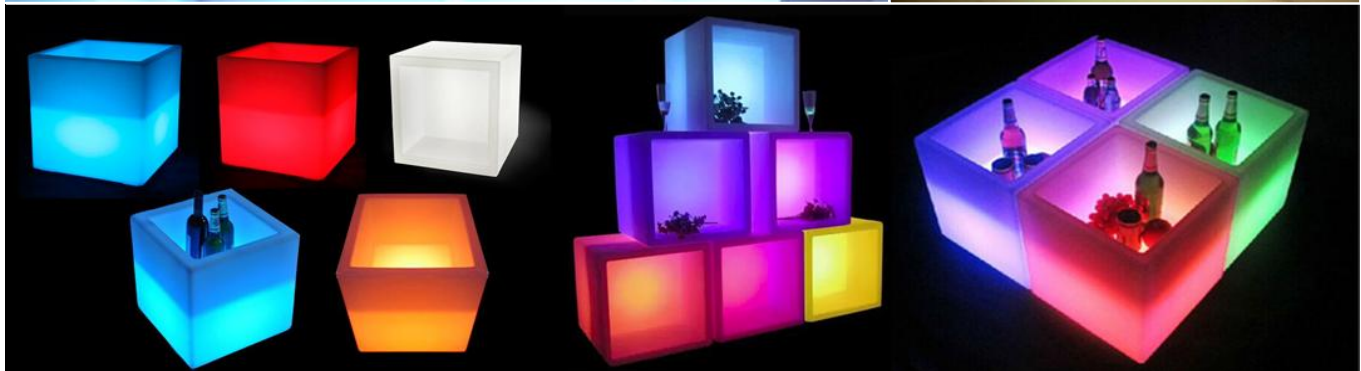

Rm **156.30**
Per Units

Name : LED Hollow Cube
Skin Color : White Stock: 16 Units
Colour Light : Multi Colour (R5 Remote)
Power Supply : Light Battery Operated 8hr +-
Material : PE
Dimensions : L400mm x W400mm x H400mm
Suitable : Indoor / Outdoor
Code : LED-HLW-CB
STD : TB2-16*20210528#S01

LED HOLLOW CUBE

LOGO : Die Cut PVC Sticker or
Transparent Sticker
(Sticker Price Refer Sticker Page)

Extend Rental : 50% Discount for next day event