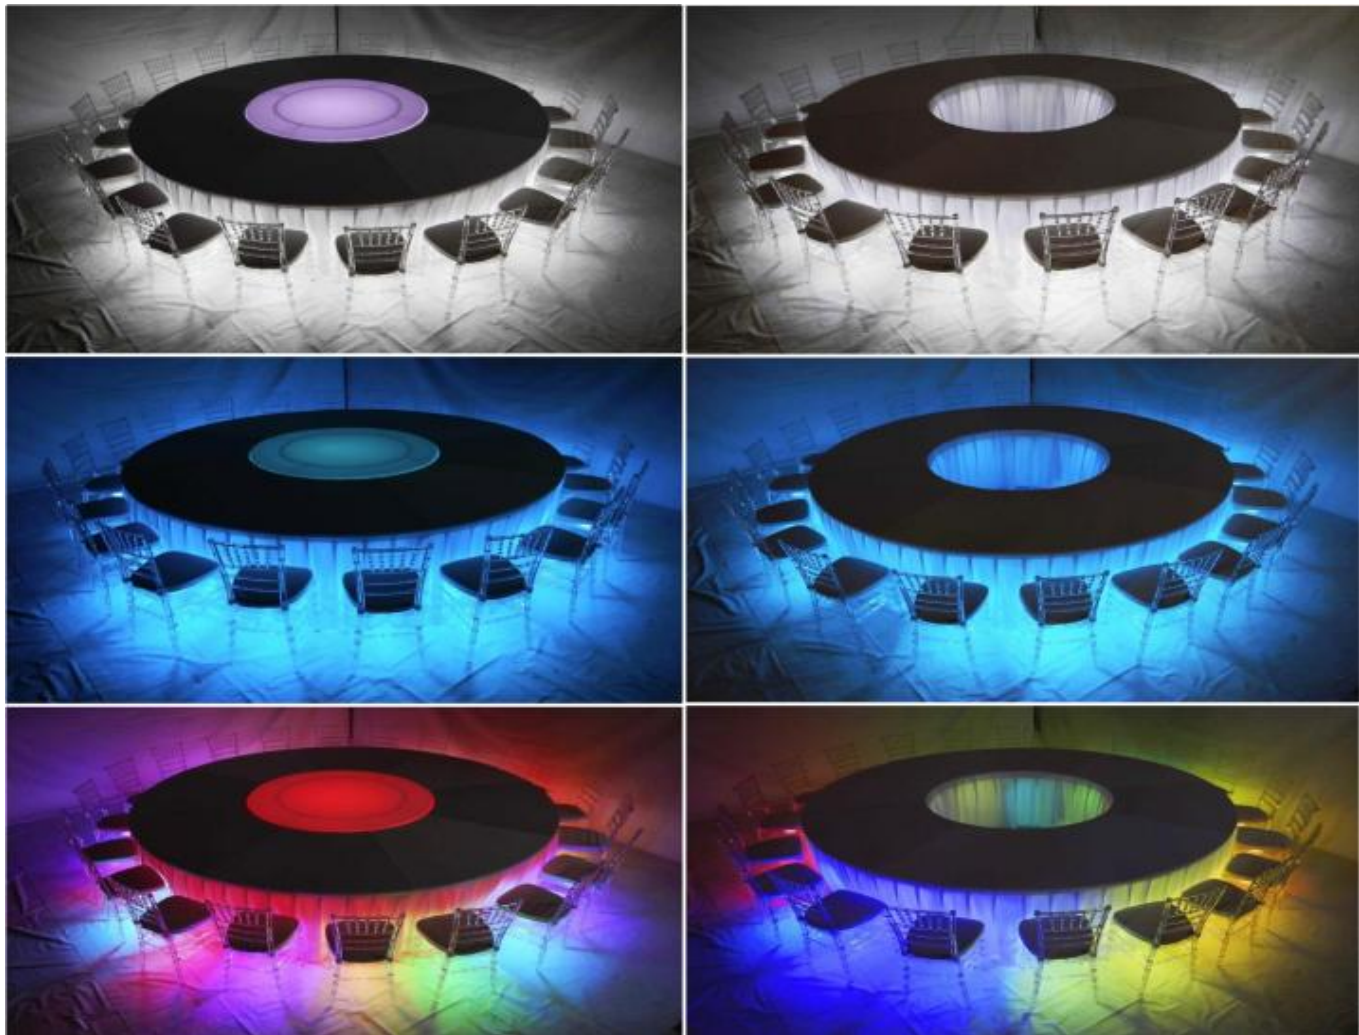

THE BEST STRUCTURE INDUSTRIAL SDN BHD (802457-K)
No.1, Jalan Suria Park 1, Suria Park Kawasan Perindustrian Kg. Baru Balakong, 43300 Seri Kembangan, Selangor Darul Ehsan, Malaysia
www.thebest.com.my | sales@thebest.com.my | H/P: 017 737 4088 / 017-707 4088 / 017-377 4088 | Tel: 03-8962 2822 | Fax: 03-8962 2832

WhatsApp

Copyright © 2021 By THE BEST STRUCTURE INDUSTRIAL SDN BHD & THE BEST RENTAL SERVICE All right reserved.
No part of this book may be reproduced or used in any manner without written permission of the copyright owner except for the use of quotations in a book review.
All photo in this catalogues is for illustration purpose only. All items or Prices shall be change without prior notice.