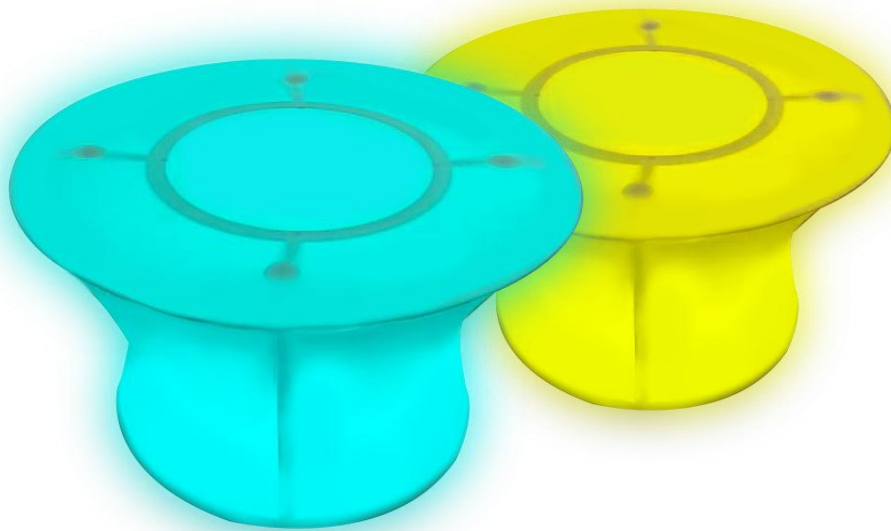

LED STAINLESS STEEL 31" ROUND COFFEE TABLE WITH FIITED COVER

[Index](#)

Rm **225.00**
per units

LED STAINLESS STEEL 31" ROUND COFFEE TABLE WITH FIITED COVER

Name : LED STAINLESS STEEL 31" ROUND COFFEE TABLE with Fiited Cover