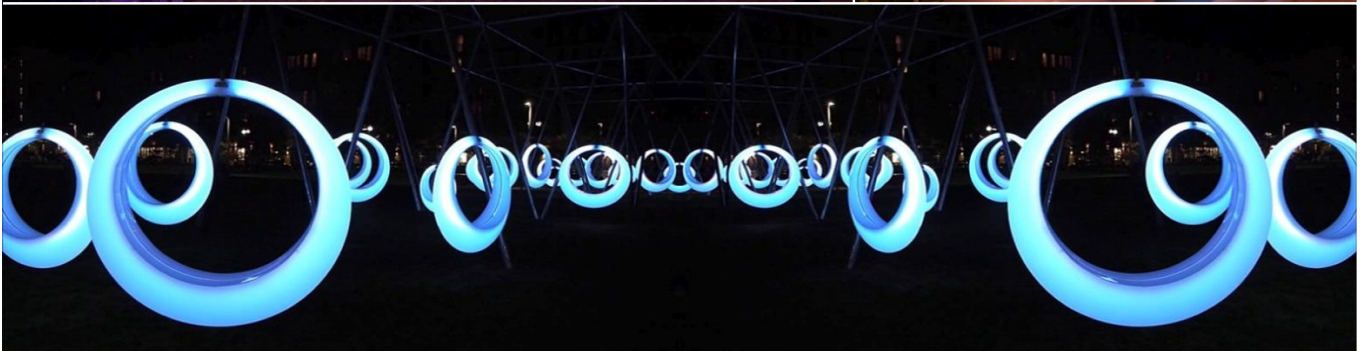

THE BEST STRUCTURE INDUSTRIAL SDN BHD (802457-K)
No.1, Jalan Suria Park 1, Suria Park Kawasan Perindustrian Kg. Baru Balakong, 43300 Seri Kembangan, Selangor Darul Ehsan, Malaysia
www.thebest.com.my | sales@thebest.com.my | H/P: 017 737 4088 / 017-707 4088 / 017-377 4088 | Tel: 03-8962 2822 | Fax: 03-8962 2832

WhatsApp

Copyright © 2021 By THE BEST STRUCTURE INDUSTRIAL SDN BHD & THE BEST RENTAL SERVICE All right reserved.
No part of this book may be reproduced or used in any manner without written permission of the copyright owner except for the use of quotations in a book review.
All photo in this catalogues is for illustration purpose only. All items or Prices shall be change without prior notice.