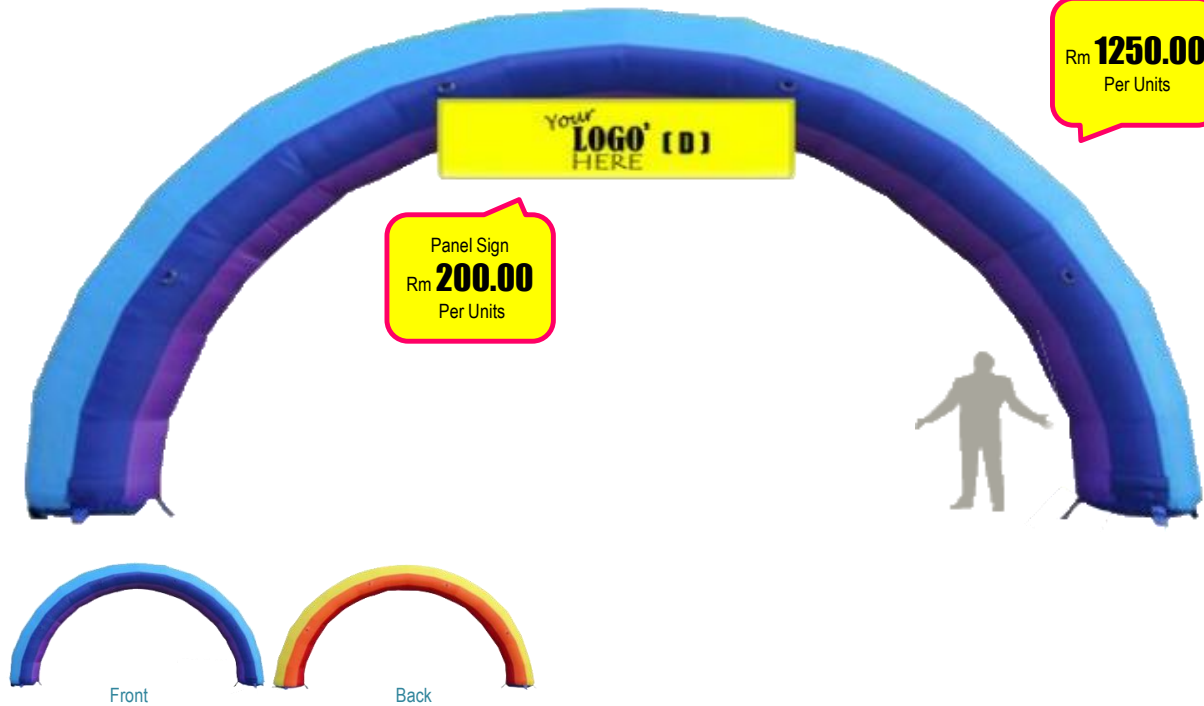

RAINBOW SEMI ROUND INFLATABLE ARCH W30

[Index](#)

RAINBOW SEMI ROUND INFLATABLE ARCH W30

Name : Rainbow Semi Round Inflatable Arch W30
Color : Rainbow
Stock : 1 uits
Material : PVC Fabric

Dimensions : H 15ft x W 30ft
Suitable : Indoor & Outdoor
Power Supply : AC 240V 13A

Code Body : IFRH-SRW30-RBW
STD : OS7#2-20210522#S01
Canvas Logo : Inkjet Printing Banner 8ft x 3ft
Extend Rental : 20% Discount for next day event