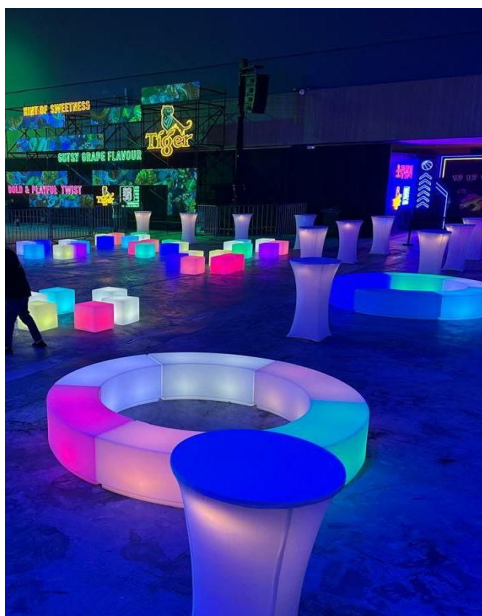

THE BEST STRUCTURE INDUSTRIAL SDN BHD (802457-K)

No.1, Jalan Suria Park 1, Suria Park Kawasan Perindustrian Kg. Baru Balakong, 43300 Seri Kembangan, Selangor Darul Ehsan, Mal aysia
www.thebest.com.my | sales@thebest.com.my | H/P: 017 737 4088 / 017-707 4088 / 017-377 4088 | Tel: 03-8962 2822 | Fax: 03-8962 2832

WhatsApp

Copyright © 2021 By THE BEST STRUCTURE INDUSTRIAL SDN BHD & THE BEST RENTAL SERVICE All right reserved.
No part of this book may be reproduced or used in any manner without written permission of the copyright owner except for the use of quotations in a book review.
All photo in this catalogues is for illustration purpose only. All items or Prices shall be change without prior notice.