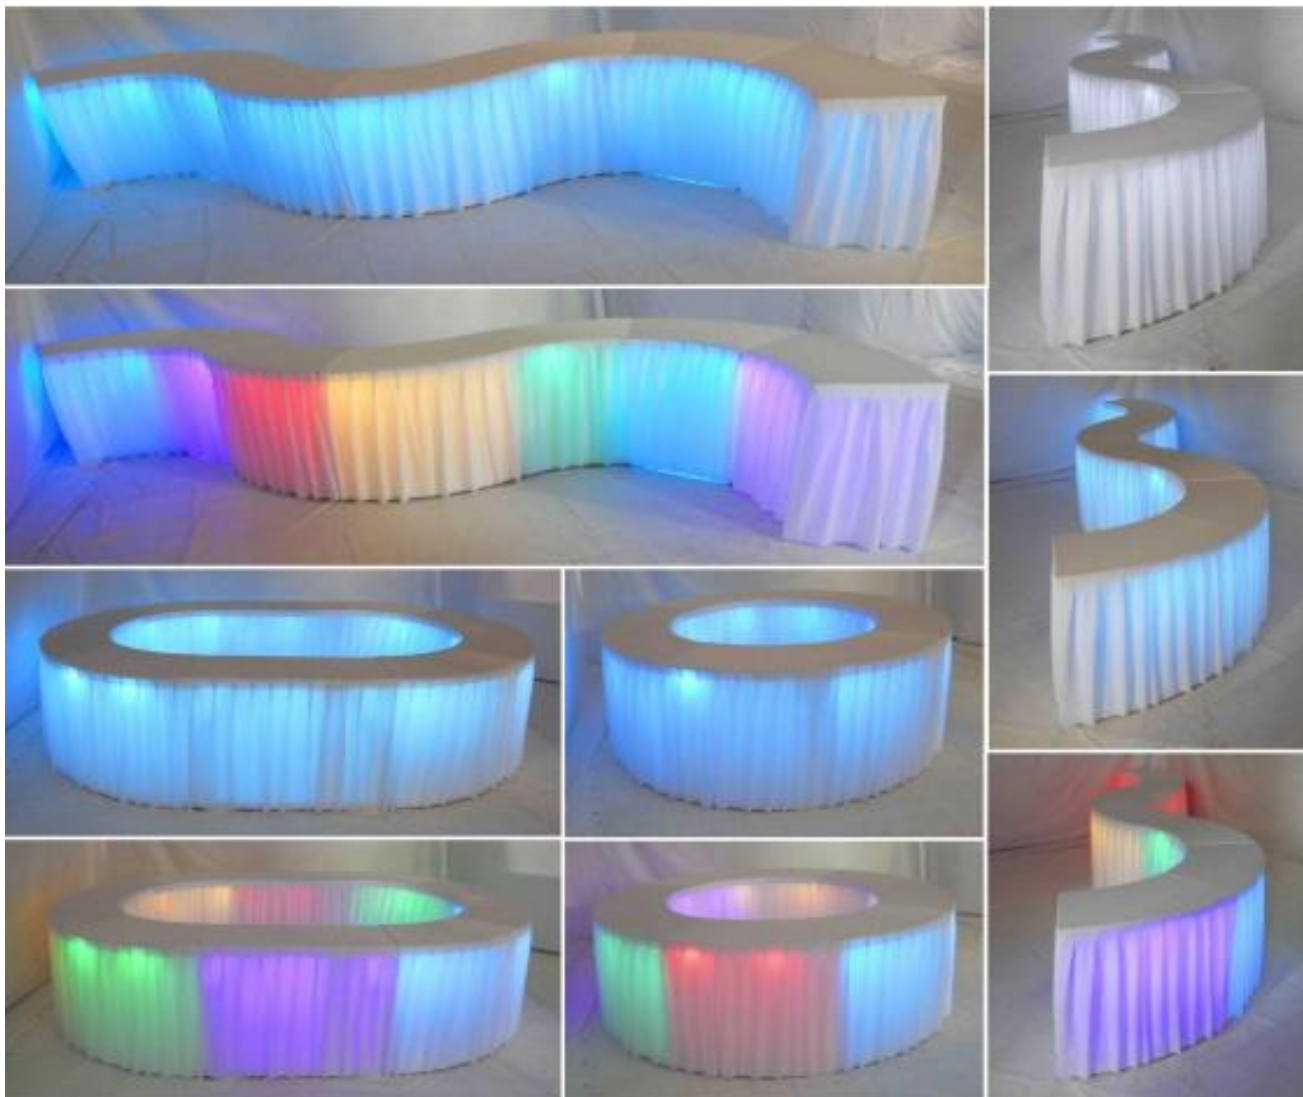

THE BEST STRUCTURE INDUSTRIAL SDN BHD (802457-K)
No.1, Jalan Suria Park 1, Suria Park Kawasan Perindustrian Kg. Baru Balakong, 43300 Seri Kembangan, Selangor Darul Ehsan, Malaysia
www.thebest.com.my | sales@thebest.com.my | H/P: 017 737 4088 / 017-707 4088 / 017-377 4088 | Tel: 03-8962 2822 | Fax: 03-8962 2832

WhatsApp

Copyright © 2021 By THE BEST STRUCTURE INDUSTRIAL SDN BHD & THE BEST RENTAL SERVICE All right reserved.
No part of this book may be reproduced or used in any manner without written permission of the copyright owner except for the use of quotations in a book review.
All photo in this catalogues is for illustration purpose only. All items or Prices shall be change without prior notice.