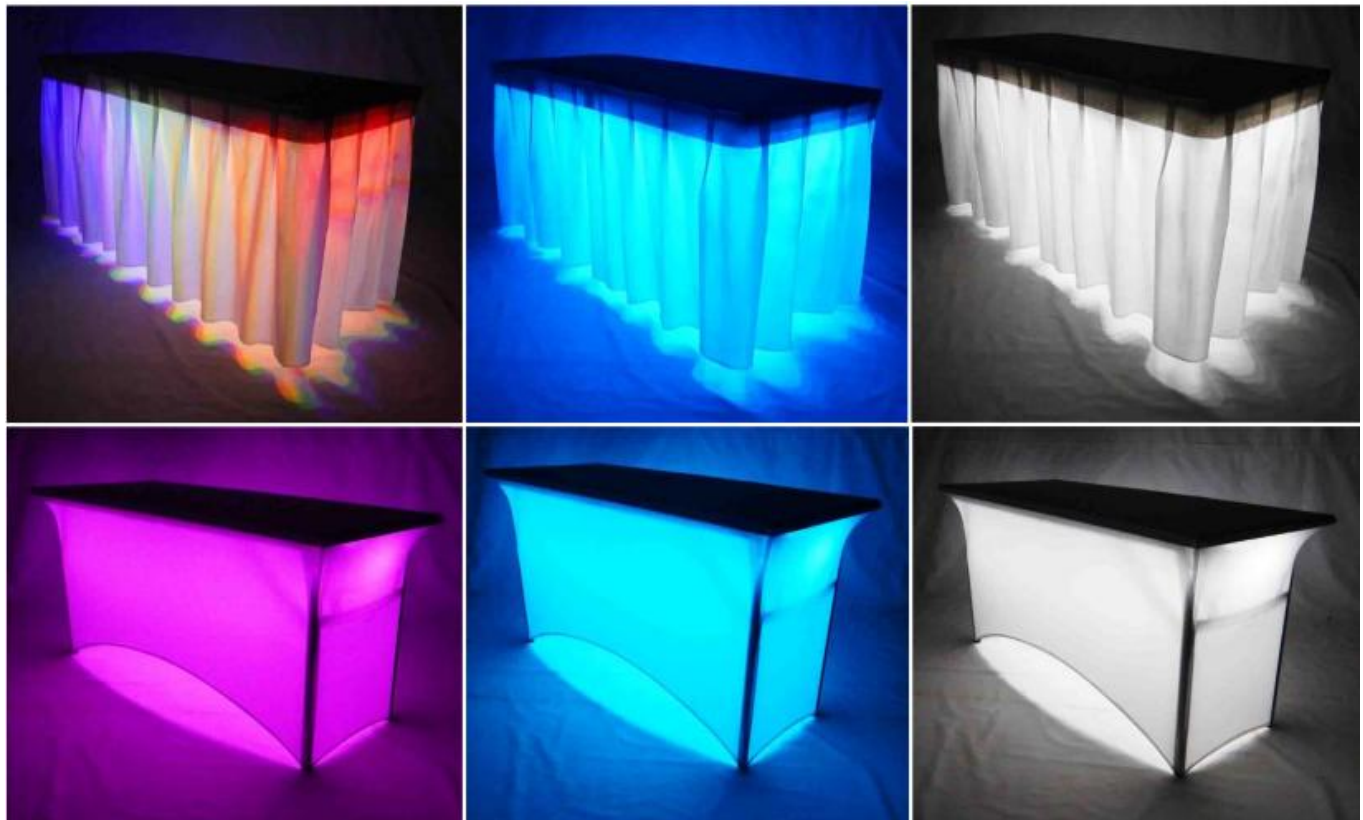

Name : LED High Bar Banquet Table 2x5 Fitted Cover

Skin Color : White Stock : 30 units

STD : TB1#250*201207S01

Logo : Die Cut PVC Sticker or Transparent Sticker

(Sticker Price Refer Sticker Page)

Extend Rental : 50% Discount for next day event