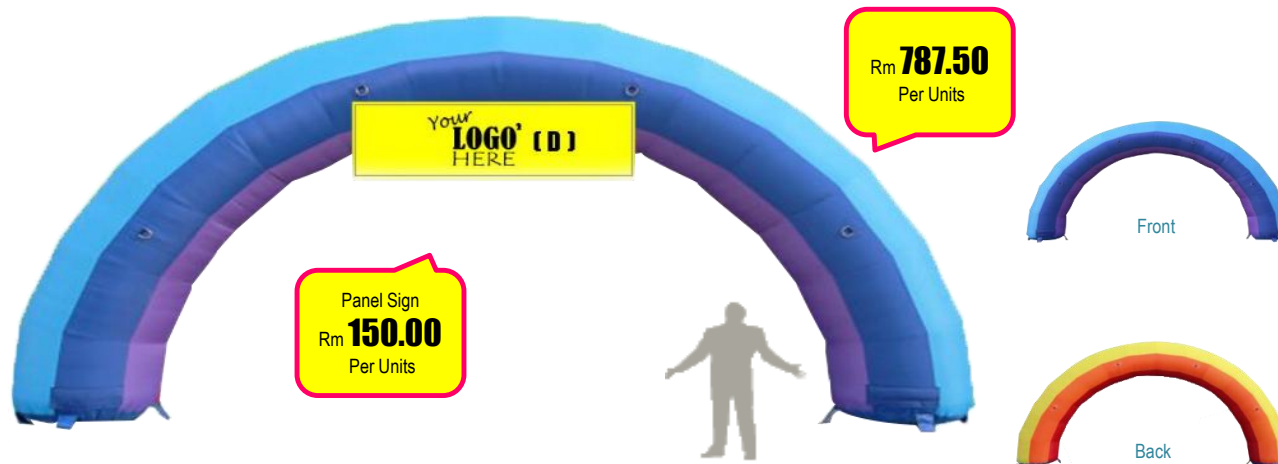

RAINBOW SEMI ROUND INFLATABLE ARCH W20

[Index](#)

RAINBOW SEMI ROUND INFLATABLE ARCH W20

Name : Rainbow Semi Round Inflatable Arch W20
Color : Rainbow
Stock : 1 uits
Material : PVC Fabric

Dimensions : H 12ft x W 20ft
Suitable : Indoor & Outdoor
Power Supply : AC 240V 13A

Code Body : IFRH-SRW20-RBW
STD : OS7#2-20210522#S01
Canvas Logo : Inkjet Printing Banner 6ft x 3ft
Extend Rental : 20% Discount for next day event

THE BEST STRUCTURE INDUSTRIAL SDN BHD (802457-K)
No.1, Jalan Suria Park 1, Suria Park Kawasan Perindustrian Kg. Baru Balakong, 43300 Seri Kembangan, Selangor Darul Ehsan, Mal aysia
www.thebest.com.my | sales@thebest.com.my | H/P: 017 737 4088 / 017-707 4088 / 017-377 4088 | Tel: 03-8962 2822 | Fax: 03-8962 2832

WhatsApp

Copyright © 2021 By THE BEST STRUCTURE INDUSTRIAL SDN BHD & THE BEST RENTAL SERVICE All right reserved.
No part of this book may be reproduced or used in any manner without written permission of the copyright owner except for the use of quotations in a book review.
All photo in this catalogues is for illustration purpose only. All items or Prices shall be change without prior notice.