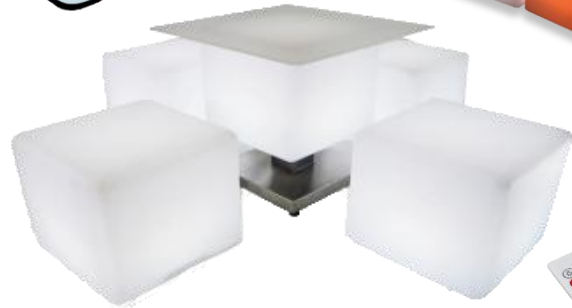

LED CUBE

Index

LED CUBE

Rm ~~125.00~~
Per Units

Promotion
(Now)
Rm **93.80**
Per Units

PVC Clear Sticker
Rm **12.50** Per Sqft

Name : LED CUBE

Color : White