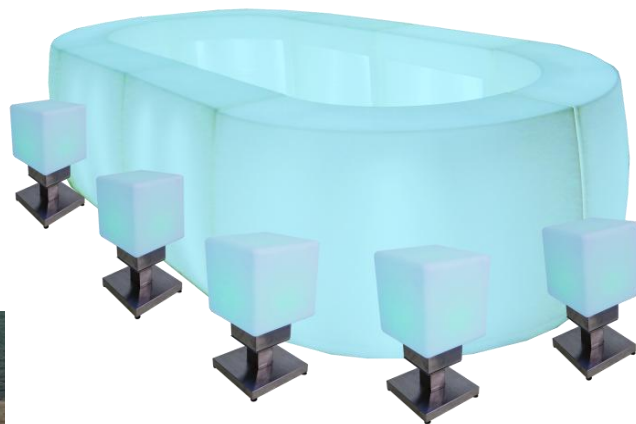

THE BEST STRUCTURE INDUSTRIAL SDN BHD (802457-K)

No.1, Jalan Suria Park 1, Suria Park Kawasan Perindustrian Kg. Baru Balakong, 43300 Seri Kembangan, Selangor Darul Ehsan, Malaysia
www.thebest.com.my | sales@thebest.com.my | H/P: 017 737 4088 / 017-707 4088 / 017-377 4088 | Tel: 03-8962 2822 | Fax: 03-8962 2832

WhatsApp

Copyright © 2021 By THE BEST STRUCTURE INDUSTRIAL SDN BHD & THE BEST RENTAL SERVICE All right reserved.

No part of this book may be reproduced or used in any manner without written permission of the copyright owner except for the use of quotations in a book review.

All photo in this catalogues is for illustration purpose only. All items or Prices shall be change without prior notice.