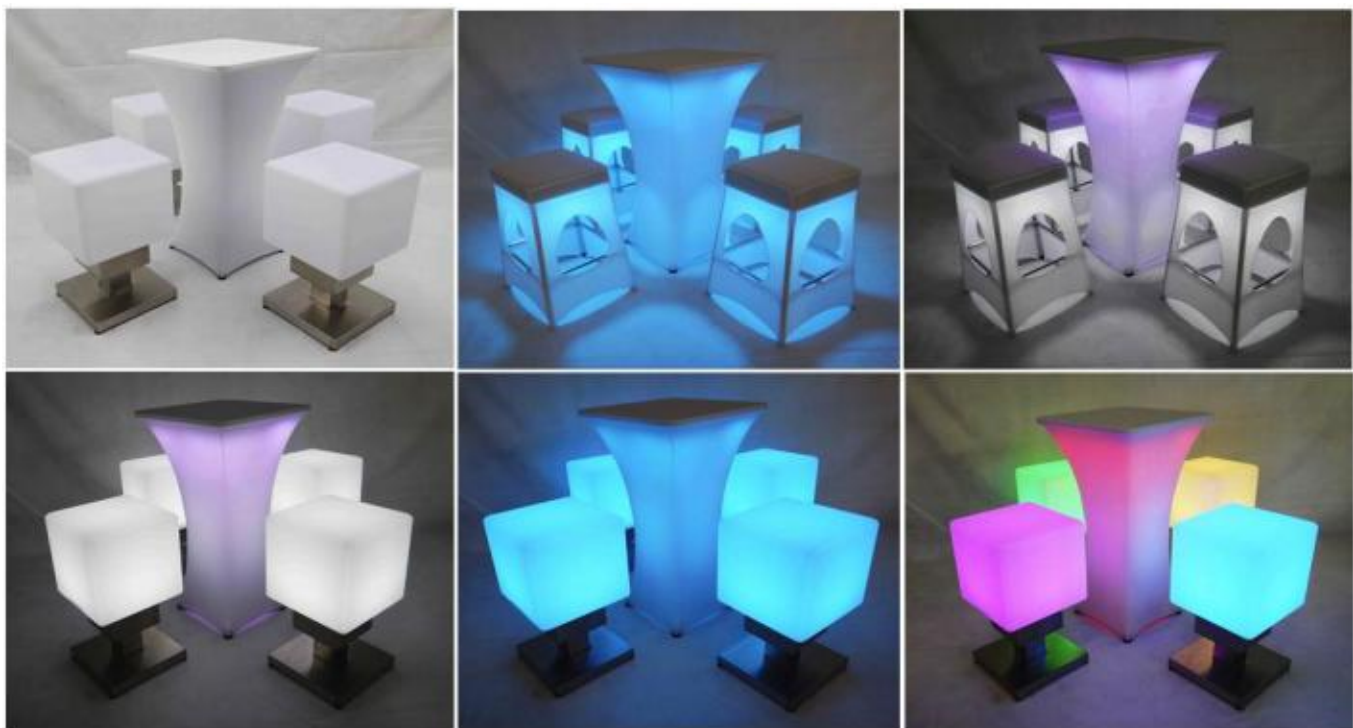

LED SQUARE COCKTAIL TABLE 2X2

Name : LED Square Cocktail Table 2x2
Skin Color : White
Stock : 110 units
Material : Aluminium , LED & Fitted Cover

Colour Light : Multi Colour (R2 Remote)
Power Supply : Light Battery Operated 8hr +-
Dimensions : L600 x W600 x H1095 (mm)
Suitable : Indoor

Code : Board - LED-BD-RT1
STD : TB2-110*20210528#S01
Logo : Die Cut PVC Sticker or
Transparent Sticker
(Sticker Price Refer Sticker Page)

Extend Rental : 50% Discount for next day event