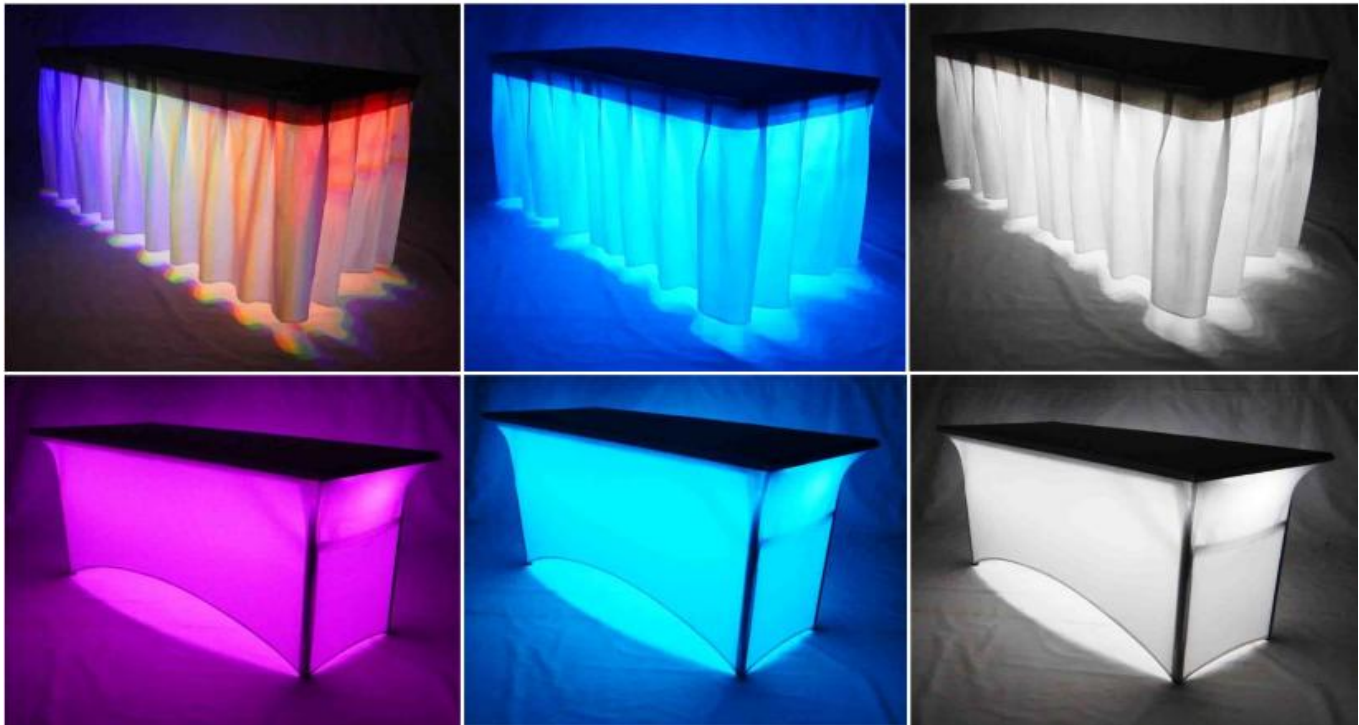

(Sticker Price Refer Sticker Page)

Dimensions : L630 x W1546 x H770 (mm)

Suitable : Indoor & Outdoor

Code : BT-25-T1 / LED-BD-130R

Extend Rental : 50% Discount for next day event

LED BANQUET TABLE 2X5

THE BEST STRUCTURE INDUSTRIAL SDN BHD (802457-K)