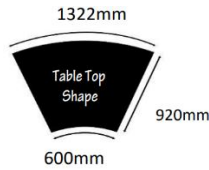

LED QUARTER ROUND BANQUET TABLE 3X3 SKIRTING

[Index](#)

LED Banquet Table
3x3
Rm **287.50**
Per Units

LED Quarter Round
Banquet Table 3x3
Rm **312.50**
Per Units

Name : LED Quarter Round
Banquet Table 3x3 Skirting
Skin Color : White Stock : 16 units
Material : LED + Cloth Fabric + Steel Leg
Colour Light : Multi Colour (R2 Remote)
Power Supply : Light Battery Operated 8hr +-
Dimensions :
Square Table : L915 x W915 x H775 (mm)
Quarter Round : L970 x (MW 1280/IW 600 Ø) x H775
Suitable : Indoor
Code : Board - LED-BD-130R
Extend Rental STD : TB2-16*20210528#S01