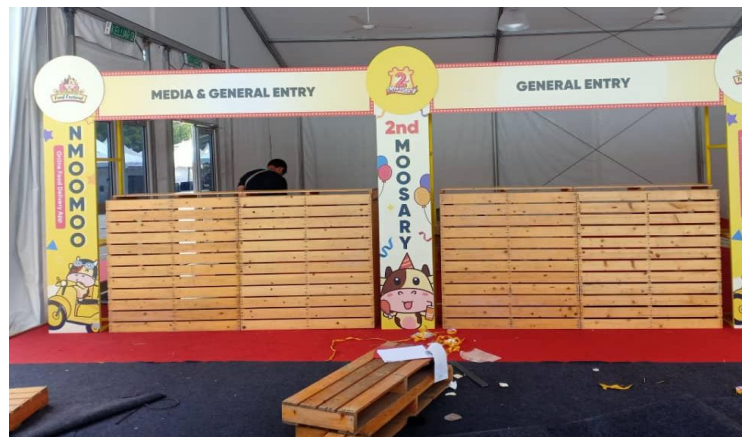

All photo in this catalogues is for illustration purpose only. All items or Prices shall be change without prior notice.

WOODEN PALLET BAR COUNTER

[Index](#)

WOODEN PALLET BAR COUNTER

Wooden Pallet Bar Counter
 Rm **375.00**
 Per Units

Name : Wooden pallet bar counter
 Dimensions : W2438mm x L508mm x H1270mm
 Table L408mm
 Material : Wooden
 Code :
 STD : TB2-15*20250908#A72
 Suitable : Indoor / Outdoor

THE BEST STRUCTURE INDUSTRIAL SDN BHD (802457-K)
 No.1, Jalan Suria Park 1, Suria Park Kawasan Perindustrian Kg. Baru Balakong, 43300 Seri Kembangan, Selangor Darul Ehsan, Malaysia
 www.thebest.com.my | sales@thebest.com.my | H/P: 017 737 4088 / 017-7074088 / 017-377 4088 | Tel: 03-3216 1331