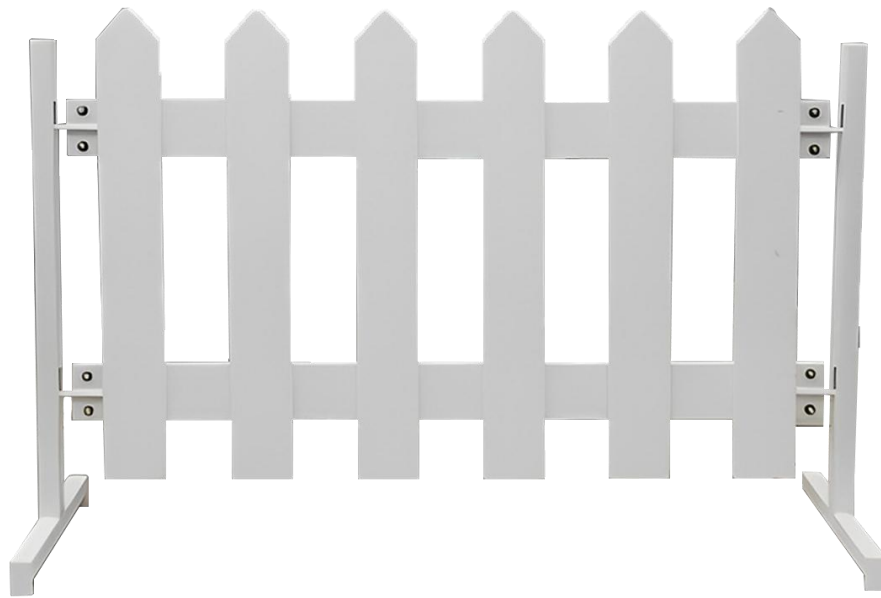

GARDEN WOODEN BARRICADE - WHITE

Rm **102.50**
Per Units

GARDEN WOODEN BARRICADE - WHITE

Name : Stainless Steel Q-Stand With Pane
Stock : 100 units (Panel)
Colour : White

Material : Wooden + Steel
Dimensions : L315 x W1335 x H930 (mm)
Suitable : Indoor & Outdoor

Code :
STD : TB14-8*2021231#S01

Extend Rental : Add on RM 10% for next day event