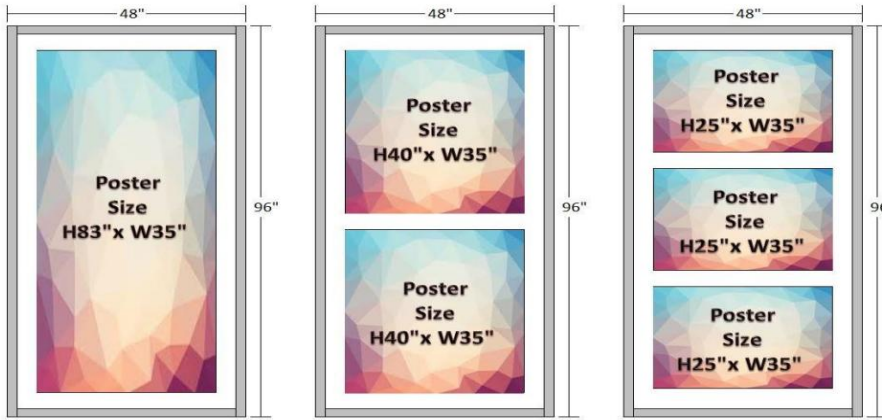

STAINLESS STEEL DISPLAY FRAME 4FT X 8FT

[Index](#)

Min Order 2 pcs
Display Panel 4' x 8'
Rm **250.00** Per Units

Foam Board Printing 1 side
Rm **15.00** Per Square Feet

Foam Board Printing 2 side
Rm **25.00** Per Square Feet

Name : Aluminium Display Panel
Material : Aluminium Frame (Silver)
Poster : Foam Board with Sticker
Dimensions : W4ft x H8ft Per Panel
STD : TB2-100*20221022#S01
Suitable : Indoor Only

STAINLESS STEEL DISPLAY FR.