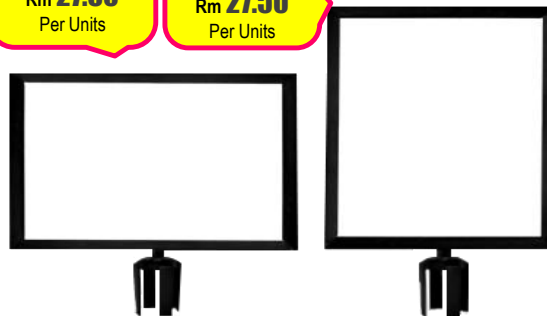

THE BEST STRUCTURE INDUSTRIAL SDN BHD (802457-K)

No.1, Jalan Suria Park 1, Suria Park Kawasan Perindustrian Kg. Baru Balakong, 43300 Seri Kembangan, Selangor Darul Ehsan, Malaysia
www.thebest.com.my | sales@thebest.com.my | H/P: 017 737 4088 / 017-7074088 / 017-377 4088 | Tel: 03-3216 1331

WhatsApp

Copyright © 2021 By THE BEST STRUCTURE INDUSTRIAL SDN BHD & THE BEST RENTAL SERVICE All right reserved.
No part of this book may be reproduced or used in any manner without written permission of the copyright owner except for the use of quotations in a book review.
All photo in this catalogues is for illustration purpose only. All items or Prices shall be change without prior notice.