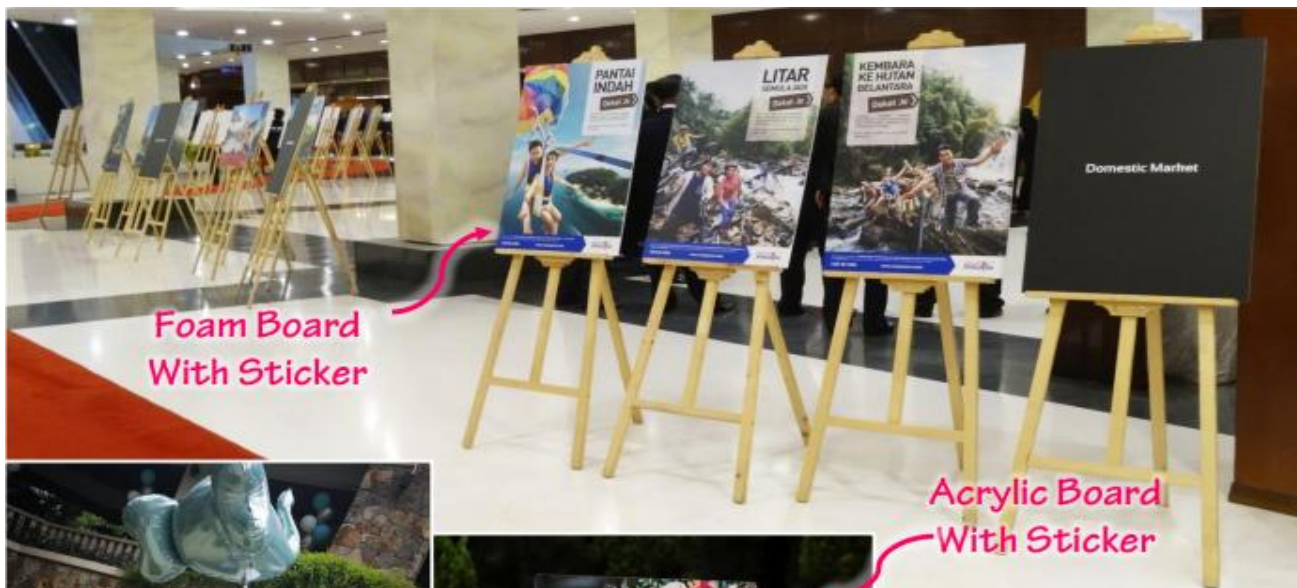

THE BEST STRUCTURE INDUSTRIAL SDN BHD (802457-K)
No.1, Jalan Suria Park 1, Suria Park Kawasan Perindustrian Kg. Baru Balakong, 43300 Seri Kembangan, Selangor Darul Ehsan, Mal aysia
www.thebest.com.my | sales@thebest.com.my | H/P: 017 737 4088 / 017-7074088 / 017-377 4088 | Tel: 03-3216 1331

WhatsApp

Copyright © 2021 By THE BEST STRUCTURE INDUSTRIAL SDN BHD & THE BEST RENTAL SERVICE All right reserved.
No part of this book may be reproduced or used in any manner without written permission of the copyright owner except for the use of quotations in a book review.
All photo in this catalogues is for illustration purpose only. All items or Prices shall be change without prior notice.