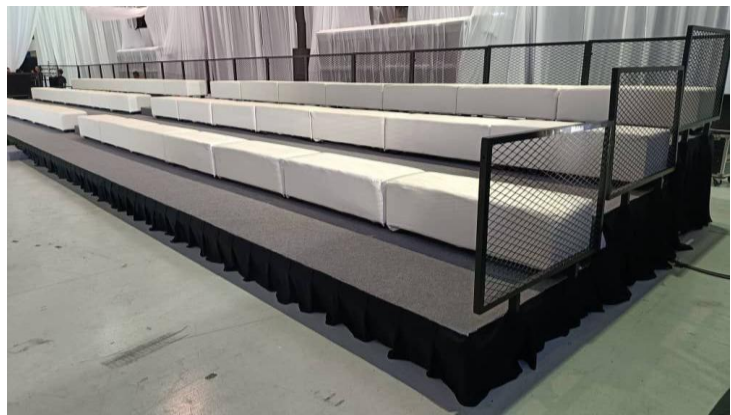

THE BEST STRUCTURE INDUSTRIAL SDN BHD (802457-K)
No.1, Jalan Suria Park 1, Suria Park Kawasan Perindustrian Kg. Baru Balakong, 43300 Seri Kembangan, Selangor Darul Ehsan, Mal aysia
www.thebest.com.my | sales@thebest.com.my | H/P: 017 737 4088 / 017-7074088 / 017-377 4088 | Tel: 03-3216 1331

WhatsApp

Copyright © 2021 By THE BEST STRUCTURE INDUSTRIAL SDN BHD & THE BEST RENTAL SERVICE All right reserved.
No part of this book may be reproduced or used in any manner without written permission of the copyright owner except for the use of quotations in a book review.
All photo in this catalogues is for illustration purpose only. All items or Prices shall be change without prior notice.