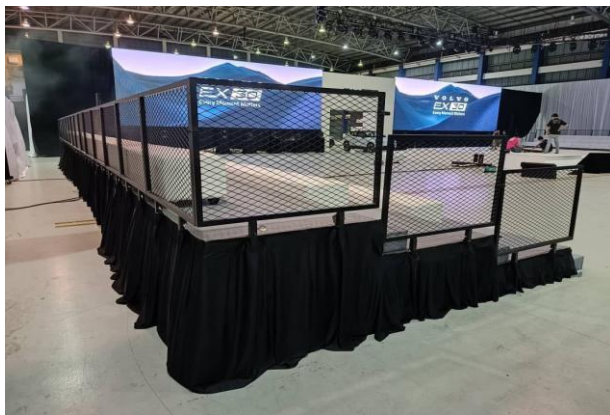

THE BEST STRUCTURE INDUSTRIAL SDN BHD (802457-K)
No.1, Jalan Suria Park 1, Suria Park Kawasan Perindustrian Kg. Baru Balakong, 43300 Seri Kembangan, Selangor Darul Ehsan, Mal aysia
www.thebest.com.my | sales@thebest.com.my | H/P: 017 737 4088 / 017-7074088 / 017-377 4088 | Tel: 03-3216 1331

WhatsApp

Copyright © 2021 By THE BEST STRUCTURE INDUSTRIAL SDN BHD & THE BEST RENTAL SERVICE All right reserved.
No part of this book may be reproduced or used in any manner without written permission of the copyright owner except for the use of quotations in a book review.
All photo in this catalogues is for illustration purpose only. All items or Prices shall be change without prior notice.