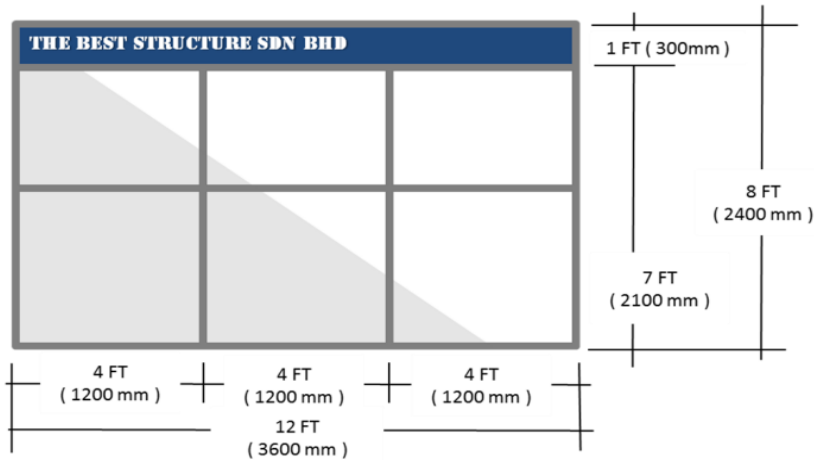

SHELL SCHEME BOOTH

SHELL SCHEME BOOTH

Name : Shell Scheme Booth Material : Aluminium Frame (Silver) STD : TB2-100*20221022#S01
 Dimensions : W4ft x H8ft Per Panel Laminate Wooden Panel (White) Suitable : Indoor Only