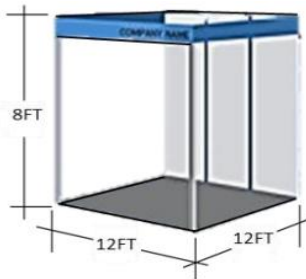

THE BEST STRUCTURE INDUSTRIAL SDN BHD (802457-K)
No.1, Jalan Suria Park 1, Suria Park Kawasan Perindustrian Kg. Baru Balakong, 43300 Seri Kembangan, Selangor Darul Ehsan, Malaysia
www.thebest.com.my | sales@thebest.com.my | H/P: 017 737 4088 / 017-7074088 / 017-377 4088 | Tel: 03-3216 1331

WhatsApp

Copyright © 2021 By THE BEST STRUCTURE INDUSTRIAL SDN BHD & THE BEST RENTAL SERVICE All right reserved.
No part of this book may be reproduced or used in any manner without written permission of the copyright owner except for the use of quotations in a book review.
All photo in this catalogues is for illustration purpose only. All items or Prices shall be change without prior notice.