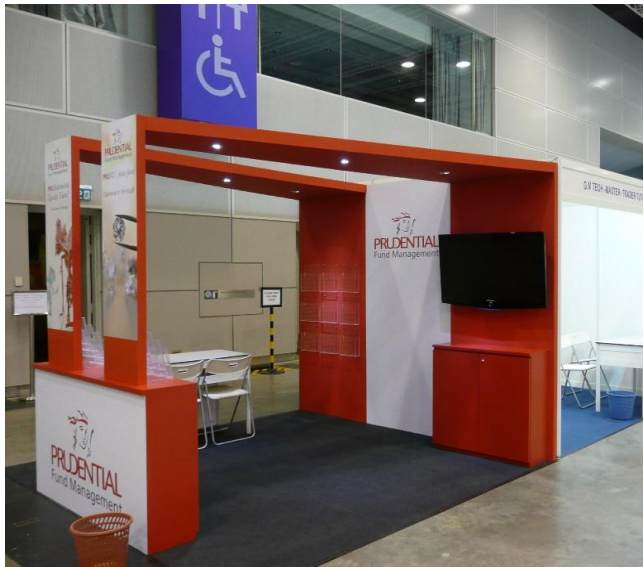

Exhibition Booth & Stand

CATALOGUE + PRICE (A7224042026)

INDEX

1

<u>No</u>	<u>Page</u>	<u>Descriptions</u>	<u>Category</u>
No. 1	Pg. 41 - 3	Acrylic Rostrum T2	Rostrum
No. 2	Pg. 41 - 4	Shell Scheme Booth	Queue Stand
No. 3	Pg. 41 - 5	Shell Scheme Booth Photo	Shell Scheme
No. 4	Pg. 41 - 6	Shell Scheme Booth 10ft x 10ft with Cloth Decorate / Shell Scheme Room	Shell Scheme
No. 5	Pg. 41 - 7	Stainless Steel Display Frame 4ft x 8ft	Shell Scheme
No. 6	Pg. 41 - 8	Shell Scheme Partition Wall	Shell Scheme
No. 7	Pg. 41 - 9	Promotion Counter C1	Shell Scheme
No. 8	Pg. 41 - 10	Wooden Pallet Bar Counter	Shell Scheme
No. 9	Pg. 41 - 11	Lockable Cabinet , Showcase Lockable & Display Cube	Shell Scheme
No. 10	Pg. 41 - 12	White Board 4' x 3' / Flip Chart Board 4' x 3'	Presentation Writing Board
No. 11	Pg. 41 - 13	Roll Up Bunting Stand / Tripod Bunting Stand	Bunting Stand
No. 12	Pg. 41 - 14	Feather Flag Stand	Flag Stand
No. 13	Pg. 41 - 15	Rectangle Flag Stand	Flag Stand
No. 14	Pg. 41 - 16	Stainless Steel Flag Stand	Flag Stand
No. 15	Pg. 41 - 17	Queue Stand (Q-Stand with Rope)	Queue Stand
No. 16	Pg. 41 - 18	Stainless Steel Hemp Q- Stand	Advertising Stand
No. 17	Pg. 41 - 19	Retractable Queue Stand Q2 - Silver	Queue Stand
No. 18	Pg. 41 - 20	Retractable Queue Stand Q3 - Silver	Queue Stand
No. 19	Pg. 41 - 21	Retractable Queue Stand Q3 - Black	Queue Stand
No. 20	Pg. 41 - 22	Stainless Steel Signage Stand A3	Signage Stand
No. 21	Pg. 41 - 23	Music Book Stand	Book Stand
No. 22	Pg. 41 - 24	Brochure Stand - BS1	Book Stand
No. 23	Pg. 41 - 25	Wooden Easel Stand	Easel Stand
No. 24	Pg. 41 - 26	Wooden Easel Stand Black	Easel Stand
No. 25	Pg. 41 - 27	A-Board 2ft x 5Ft	Advertising Stand
No. 26	Pg. 41 - 28	Metal Frame Signage Stand	Advertising Stand
No. 27	Pg. 41 - 29	Panel Sign Board 6FT x 4FT	Advertising Stand
No. 28	Pg. 41 - 30	Stainless Steel Q-Stand With Panel	Advertising Stand
No. 29	Pg. 41 - 31	Garden Wooden Barricade - White	Barricade
No. 30	Pg. 41 - 32	Stage Safety Railing	Barricade
No. 31	Pg. 41 - 33	Event Barricade 3Ft x 6Ft	Barricade
No. 32	Pg. 41 - 34	Net Barricade 5ft x 7ft	Barricade
No. 33	Pg. 41 - 35	Netting Frame with Wheel 3ft x 6ft x 3Pcs	Barricade
No. 34	Pg. 41 - 36	Offer Bin	Storage Rack
No. 35	Pg. 41 - 37	Stainless Steel Display Rack 4ft x 8ft	Signage Stand
No. 36	Pg. 41 - 38	Pallet Mesh	Storage Rack
No. 37	Pg. 41 - 39	Traffic Cone / Solar Barricade Light	Queue Stand
No. 38	Pg. 41 - 40	AV Stand	AV Stand
No. 39	Pg. 41 - 41	End	Thanks