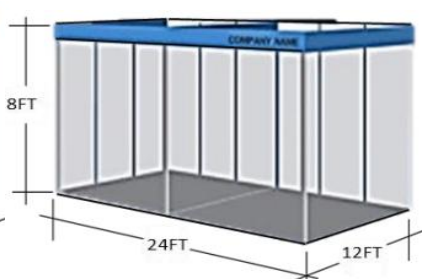

THE BEST STRUCTURE INDUSTRIAL SDN BHD (802457-K)
No.1, Jalan Suria Park 1, Suria Park Kawasan Perindustrian Kg. Baru Balakong, 43300 Seri Kembangan, Selangor Darul Ehsan, Malaysia
www.thebest.com.my | sales@thebest.com.my | H/P: 017 737 4088 / 017-7074088 / 017-377 4088 | Tel: 03-3216 1331

WhatsApp

Copyright © 2021 By THE BEST STRUCTURE INDUSTRIAL SDN BHD & THE BEST RENTAL SERVICE All right reserved.
No part of this book may be reproduced or used in any manner without written permission of the copyright owner except for the use of quotations in a book review.
All photo in this catalogues is for illustration purpose only. All items or Prices shall be change without prior notice.