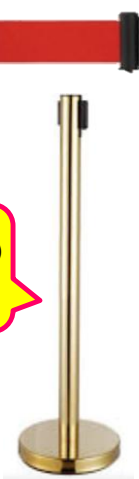

RETRACTABLE QUEUE STAND Q3 - SILVER

RETRACTABLE QUEUE STAND Q3 - SILVER

Retractable Q Stand Q3
Rm 47.50
Per Units

Name : Stainless Steel Retractable Queue Stand Q3 Silver
Stock : Red Belt 200 units (QS-RTB-RD)
Blue Belt 100 units (QS-RTB-BL)
Black Belt 269 units (QS-RTB-BK)
Material : Stainless Steel + Nylon
Dimensions : Rope W 1500mm
Stand Q3 H900mm
(Stand) Code : QS-Q3-SV
STD : TB2-200*2021231#S01
Suitable : Indoor / Outdoor
Extend Rental : Add On 10% for next day event

Retractable Q Stand Q3 (Gold)
Rm 50.00
Per Units

Name : Signage Frame Q3 Silver
Stock : Horizontal (landscape) 10units (QSF-Q3-SV-H)
Vertical (Portrait) 10 units (QSF-Q3-SV-V)
STD : TB2-0*2021231#S01
Dimensions : A4 W250 x H470mm

Retractable Q Stand Q3 with Signage A4
Rm 72.50
1 stand 1 signage

Signage Frame A4Q3 Silver Horizontal
Rm 25.00
Per Units

Signage Frame A4Q3 Silver Vertical
Rm 25.00
Per Units

THE BEST STRUCTURE INDUSTRIAL SDN BHD (802457-K)
No.1, Jalan Suria Park 1, Suria Park Kawasan Perindustrian Kg. Baru Balakong, 43300 Seri Kembangan, Selangor Darul Ehsan, Mal aysia
www.thebest.com.my | sales@thebest.com.my | H/P: 017 737 4088 / 017-7074088 / 017-377 4088 | Tel: 03-3216 1331

WhatsApp

Copyright © 2021 By THE BEST STRUCTURE INDUSTRIAL SDN BHD & THE BEST RENTAL SERVICE All right reserved.
No part of this book may be reproduced or used in any manner without written permission of the copyright owner except for the use of quotations in a book review.
All photo in this catalogues is for illustration purpose only. All items or Prices shall be change without prior notice.