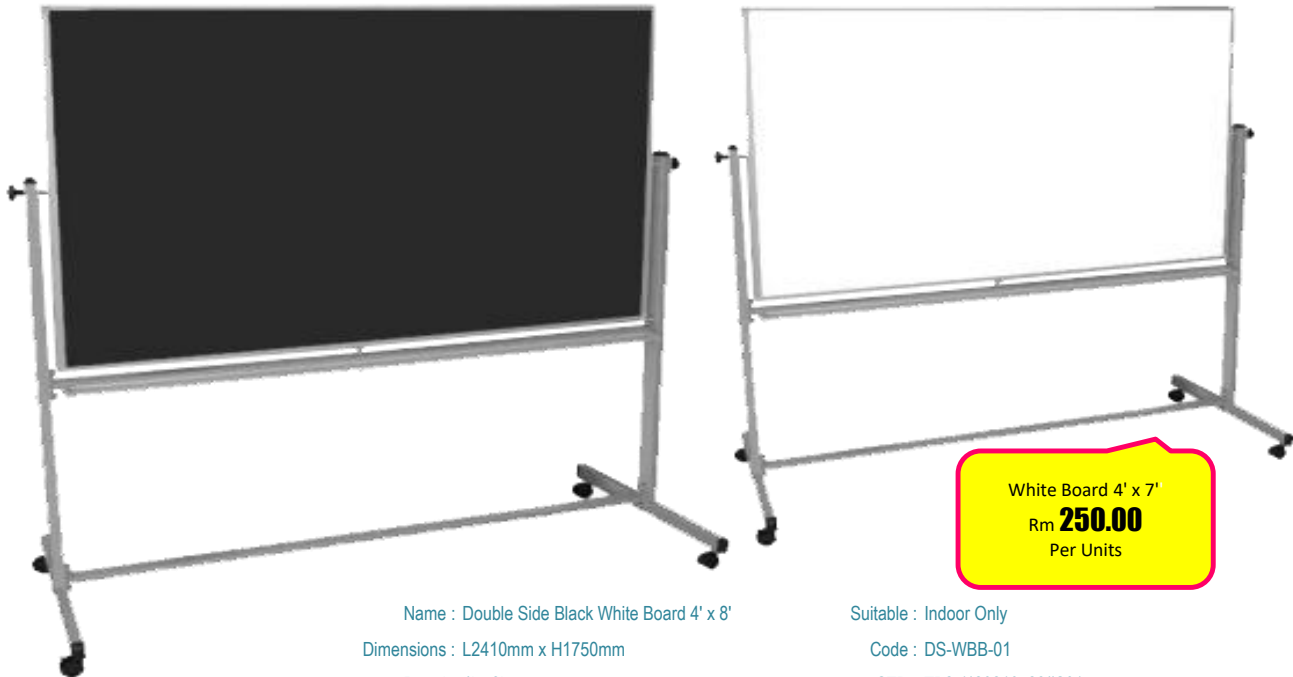

DOUBLE SIDE BLACK WHITE BOARD 4' X 8'

[Index](#)

DOUBLE SIDE BLACK WHITE BOARD 4' X 8'

White Board 4' x 7'
Rm **250.00**
Per Units

Name : Double Side Black White Board 4' x 8'
Dimensions : L2410mm x H1750mm
Board : 4' x 8'
Material : Steel

Suitable : Indoor Only
Code : DS-WBB-01
STD : TB2-1*20210528#S01

Extend Rental : Top Up RM 10% for next day event

THE BEST STRUCTURE INDUSTRIAL SDN BHD (802457-K)

No.1, Jalan Suria Park 1, Suria Park Kawasan Perindustrian Kg. Baru Balakong, 43300 Seri Kembangan, Selangor Darul Ehsan, Mal aysia
www.thebest.com.my | sales@thebest.com.my | H/P: 017 737 4088 / 017-7074088 / 017-377 4088 | Tel: 03-3216 1331

WhatsApp

Copyright © 2021 By THE BEST STRUCTURE INDUSTRIAL SDN BHD & THE BEST RENTAL SERVICE All right reserved.
No part of this book may be reproduced or used in any manner without written permission of the copyright owner except for the use of quotations in a book review.
All photo in this catalogues is for illustration purpose only. All items or Prices shall be change without prior notice.