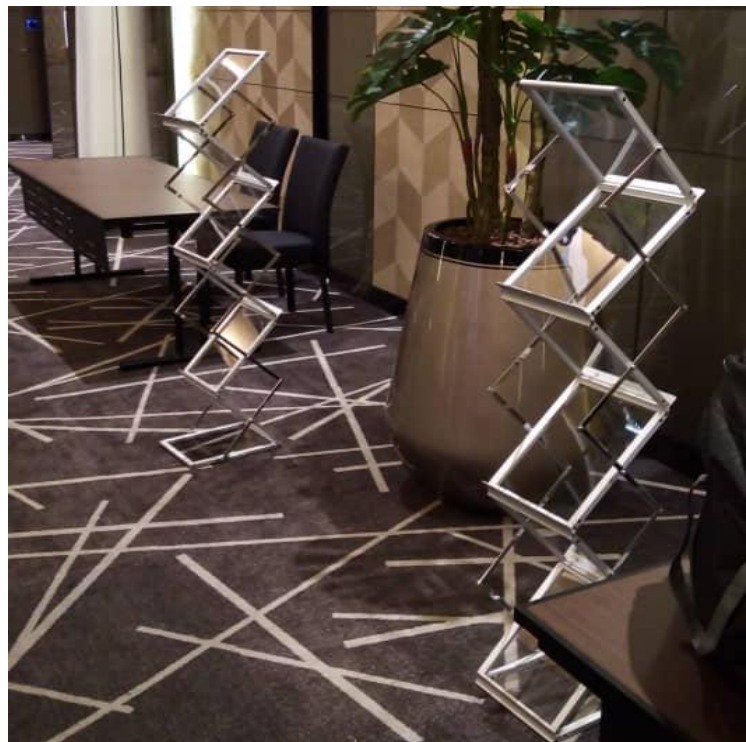

THE BEST STRUCTURE INDUSTRIAL SDN BHD (802457-K)

No.1, Jalan Suria Park 1, Suria Park Kawasan Perindustrian Kg. Baru Balakong, 43300 Seri Kembangan, Selangor Darul Ehsan, Malaysia
www.thebest.com.my | sales@thebest.com.my | H/P: 017 737 4088 / 017-7074088 / 017-377 4088 | Tel: 03-3216 1331

WhatsApp

Copyright © 2021 By THE BEST STRUCTURE INDUSTRIAL SDN BHD & THE BEST RENTAL SERVICE All right reserved.
No part of this book may be reproduced or used in any manner without written permission of the copyright owner except for the use of quotations in a book review.
All photo in this catalogues is for illustration purpose only. All items or Prices shall be change without prior notice.