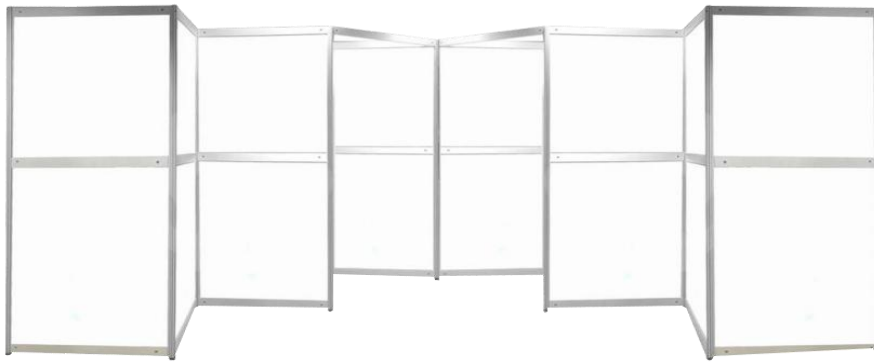

SHELL SCHEME PARTITION WALL

[Index](#)