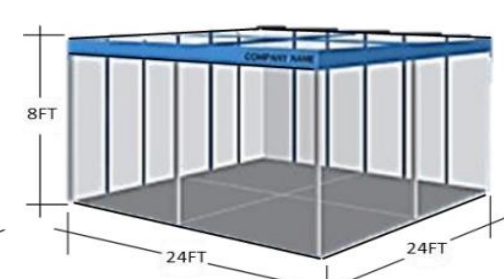

THE BEST STRUCTURE INDUSTRIAL SDN BHD (802457-K)
No.1, Jalan Suria Park 1, Suria Park Kawasan Perindustrian Kg. Baru Balakong, 43300 Seri Kembangan, Selangor Darul Ehsan, Malaysia
www.thebest.com.my | sales@thebest.com.my | H/P: 017 737 4088 / 017-7074088 / 017-377 4088 | Tel: 03-3216 1331

WhatsApp

Copyright © 2021 By THE BEST STRUCTURE INDUSTRIAL SDN BHD & THE BEST RENTAL SERVICE All right reserved.
No part of this book may be reproduced or used in any manner without written permission of the copyright owner except for the use of quotations in a book review.
All photo in this catalogues is for illustration purpose only. All items or Prices shall be change without prior notice.