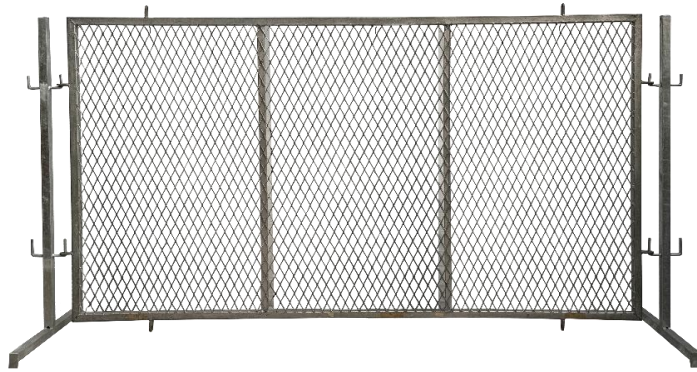

NET BARRICADE 5FT X 7FT

NET BARRICADE 5FT X 7FT