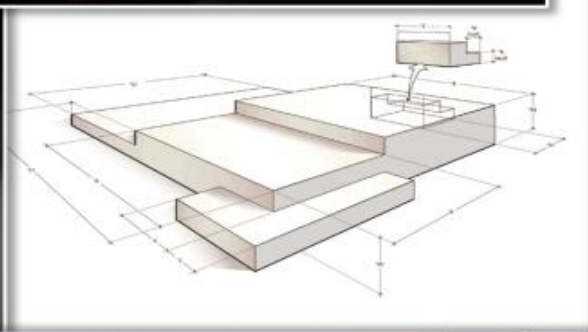

THE BEST STRUCTURE INDUSTRIAL SDN BHD (802457-K)
No.1, Jalan Suria Park 1, Suria Park Kawasan Perindustrian Kg. Baru Balakong, 43300 Seri Kembangan, Selangor Darul Ehsan, Malaysia
www.thebest.com.my | sales@thebest.com.my | H/P: 017 737 4088 / 017-707 4088 / 017-377 4088 | Tel: 03-3216 1331

WhatsApp

Copyright © 2021 By THE BEST STRUCTURE INDUSTRIAL SDN BHD & THE BEST RENTAL SERVICE All right reserved.
No part of this book may be reproduced or used in any manner without written permission of the copyright owner except for the use of quotations in a book review.
All photo in this catalogues is for illustration purpose only. All items or Prices shall be change without prior notice.