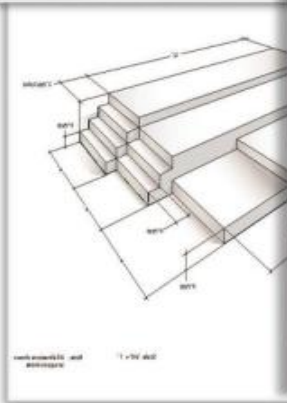

THE BEST STRUCTURE INDUSTRIAL SDN BHD (802457-K)
No.1, Jalan Suria Park 1, Suria Park Kawasan Perindustrian Kg. Baru Balakong, 43300 Seri Kembangan, Selangor Darul Ehsan, Malaysia
www.thebest.com.my | sales@thebest.com.my | H/P: 017 737 4088 / 017-707 4088 / 017-377 4088 | Tel: 03-3216 1331

WhatsApp

Copyright © 2021 By THE BEST STRUCTURE INDUSTRIAL SDN BHD & THE BEST RENTAL SERVICE All right reserved.
No part of this book may be reproduced or used in any manner without written permission of the copyright owner except for the use of quotations in a book review.
All photo in this catalogues is for illustration purpose only. All items or Prices shall be change without prior notice.