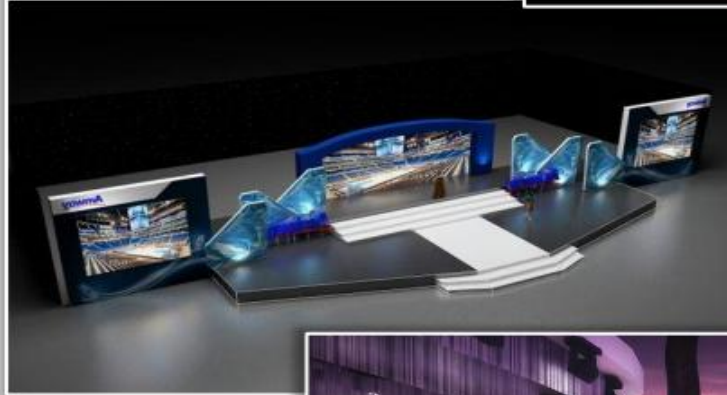

THE BEST STRUCTURE INDUSTRIAL SDN BHD (802457-K)
No.1, Jalan Suria Park 1, Suria Park Kawasan Perindustrian Kg. Baru Balakong, 43300 Seri Kembangan, Selangor Darul Ehsan, Malaysia
www.thebest.com.my | sales@thebest.com.my | H/P: 017 737 4088 / 017-707 4088 / 017-377 4088 | Tel: 03-3216 1331

WhatsApp

Copyright © 2021 By THE BEST STRUCTURE INDUSTRIAL SDN BHD & THE BEST RENTAL SERVICE All right reserved.
No part of this book may be reproduced or used in any manner without written permission of the copyright owner except for the use of quotations in a book review.
All photo in this catalogues is for illustration purpose only. All items or Prices shall be change without prior notice.