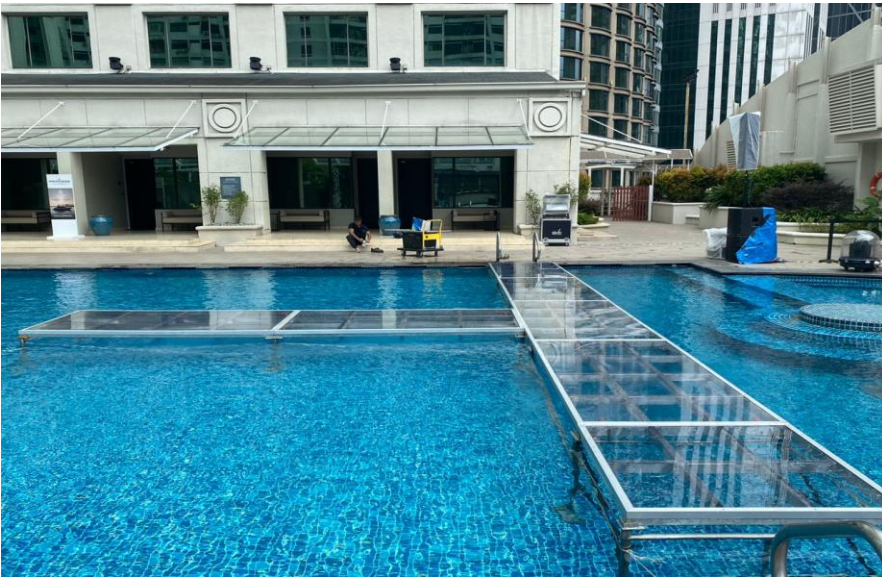

Name : Transparent Stage
Dimensions : High 2ft / 3ft / 4ft / 5ft / 6ft
Frame - 4ft x 8ft / 4ft x 4ft
Material : Gav Steel + Acrylic
Suitable : Indoor / Outdoor
Code : FD-410
STD : TB7-44#50 / 48#100 -20210522#S01

* Price Depends On Size & Venue.
Please Contact Us for Price.

THE BEST STRUCTURE INDUSTRIAL SDN BHD (802457-K)
No.1, Jalan Suria Park 1, Suria Park Kawasan Perindustrian Kg. Baru Balakong, 43300 Seri Kembangan, Selangor Darul Ehsan, Malaysia
www.thebest.com.my | sales@thebest.com.my | H/P: 017 737 4088 / 017-707 4088 / 017-377 4088 | Tel: 03-3216 1331

WhatsApp

Copyright © 2021 By THE BEST STRUCTURE INDUSTRIAL SDN BHD & THE BEST RENTAL SERVICE All right reserved.
No part of this book may be reproduced or used in any manner without written permission of the copyright owner except for the use of quotations in a book review.
All photo in this catalogues is for illustration purpose only. All items or Prices shall be change without prior notice.