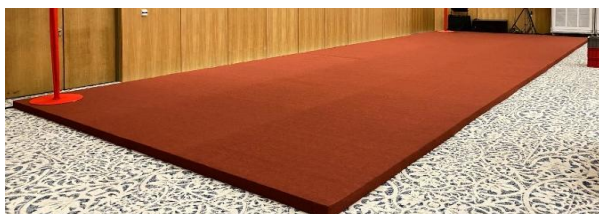

BACKDROP STAGE & PLATFORM CATALOGUE + PRICE (A7227042026)