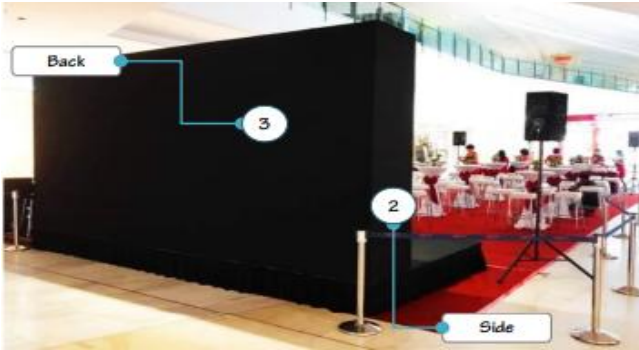

Images Detail :

- 1 - Back Drop with Inkjet Printing 16' W x 8' H
- 2 - Back Drop side with Black Cloth Cover 2' W x 8' H
- 3 - Back Drop Back with Black Cloth Cover 16' W x 8' H
- 4 - Stage 1'H x 8'x 16' with Black Carpet & Skirting
- 5 - Staircase 6'H x 1' x 4'
- 6 - 3D Icon protrude 4' x 4' (Foam Board printing)