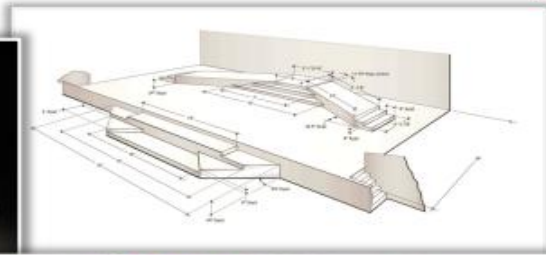

THE BEST STRUCTURE INDUSTRIAL SDN BHD (802457-K)
No.1, Jalan Suria Park 1, Suria Park Kawasan Perindustrian Kg. Baru Balakong, 43300 Seri Kembangan, Selangor Darul Ehsan, Malaysia
www.thebest.com.my | sales@thebest.com.my | H/P: 017 737 4088 / 017-707 4088 / 017-377 4088 | Tel: 03-3216 1331

WhatsApp

Copyright © 2021 By THE BEST STRUCTURE INDUSTRIAL SDN BHD & THE BEST RENTAL SERVICE All right reserved.
No part of this book may be reproduced or used in any manner without written permission of the copyright owner except for the use of quotations in a book review.
All photo in this catalogues is for illustration purpose only. All items or Prices shall be change without prior notice.