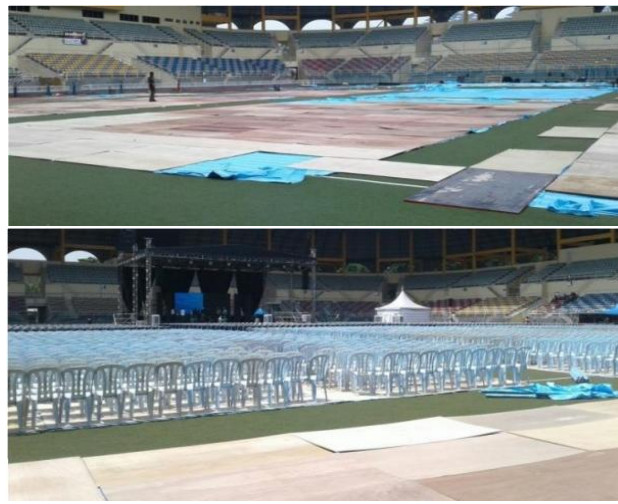

PLYWOOD FLOORING

[Index](#)

3mm
6mm
12mm
18mm
20mm
25mm

Name : Plywood Flooring Materia : Waterproof or Not Waterproof Plywood
Color : Brown Thinness : (mm) - 3 . 6 . 12 . 18 . 20 . 25
Material : Plywood Dimensions : (Feet) - 4' x 8'
STD : TB-1 @ Q Use on : Venue Protect Floor & Leveling
Suitable : Indoor / Outdoor