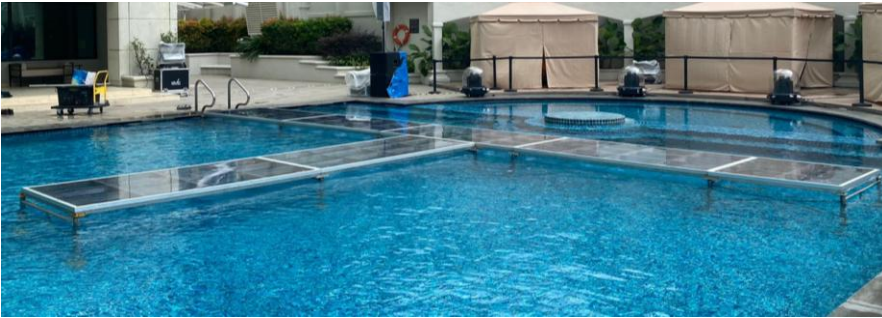

Name : Transparent Stage
Dimensions : High 2ft / 3ft / 4ft / 5ft / 6ft
Frame - 4ft x 8ft / 4ft x 4ft
Material : Gav Steel + Acrylic
Suitable : Indoor / Outdoor
Code : FD-410
STD : TB7-44#50 / 48#100 -20210522#S01

* Price Depends On Size & Venue.
Please Contact Us for Price.

THE BEST STRUCTURE INDUSTRIAL SDN BHD (802457-K)
No.1, Jalan Suria Park 1, Suria Park Kawasan Perindustrian Kg. Baru Balakong, 43300 Seri Kembangan, Selangor Darul Ehsan, Malaysia
www.thebest.com.my | sales@thebest.com.my | H/P: 017 737 4088 / 017-707 4088 / 017-377 4088 | Tel: 03-3216 1331

WhatsApp

Copyright © 2021 By THE BEST STRUCTURE INDUSTRIAL SDN BHD & THE BEST RENTAL SERVICE All right reserved.
No part of this book may be reproduced or used in any manner without written permission of the copyright owner except for the use of quotations in a book review.
All photo in this catalogues is for illustration purpose only. All items or Prices shall be change without prior notice.