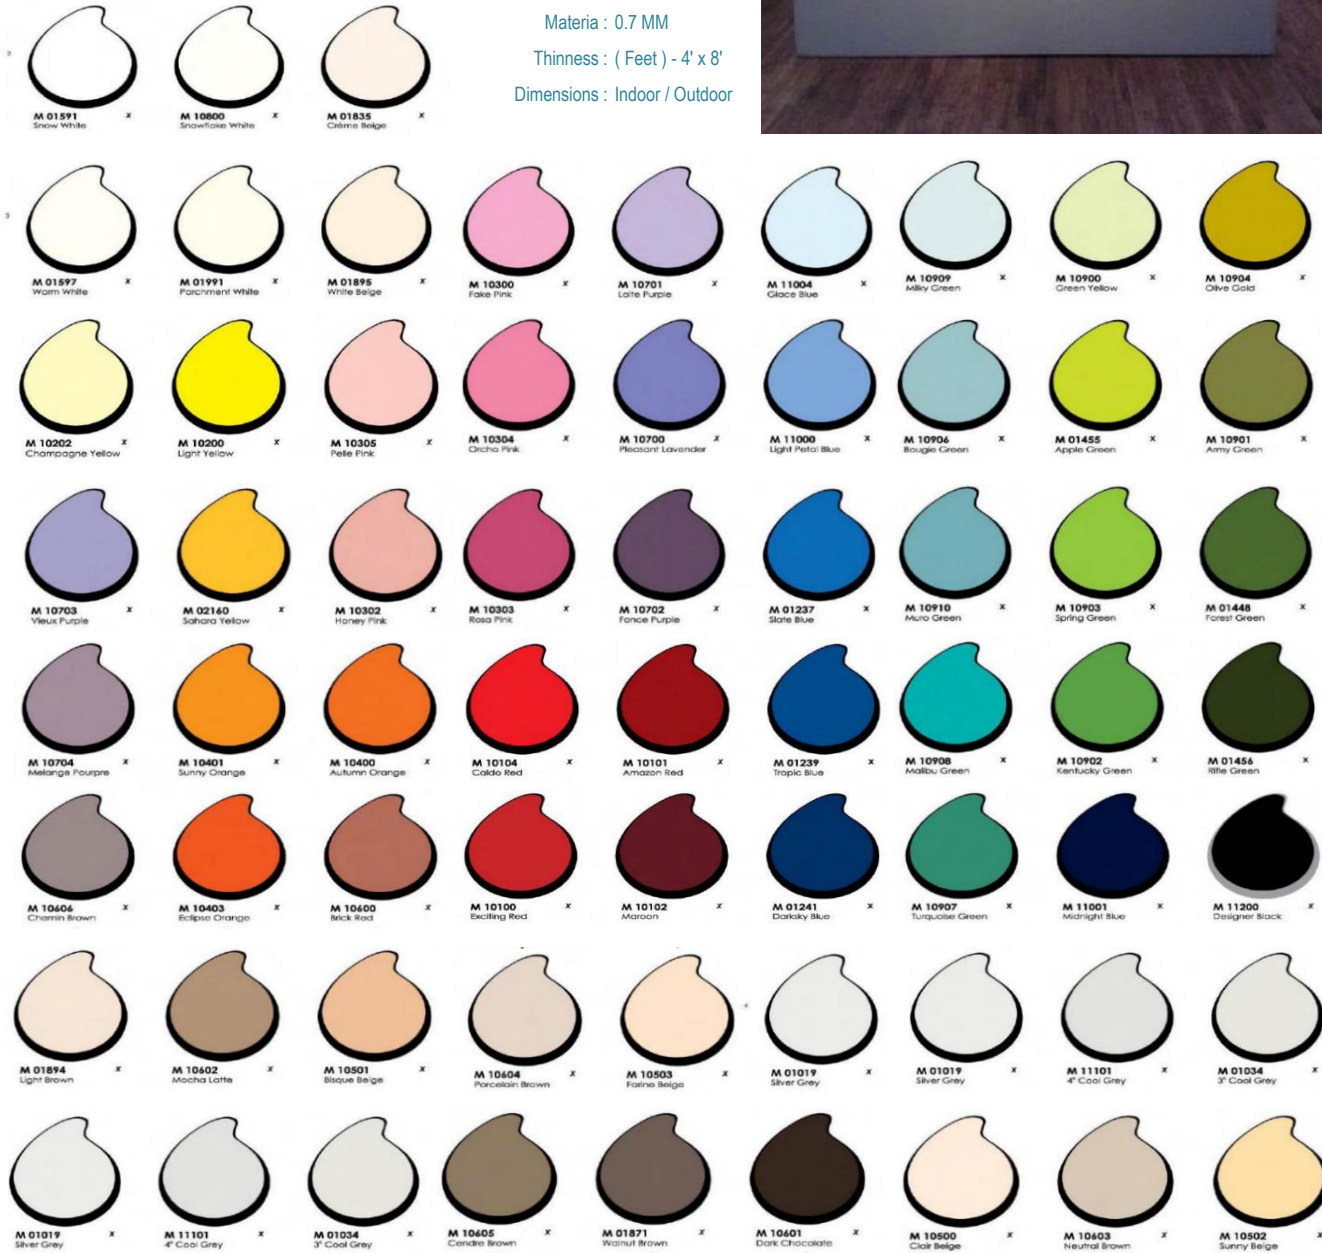

Name : Laminate Board
Materia : 0.7 MM
Thickness : (Feet) - 4' x 8'
Dimensions : Indoor / Outdoor