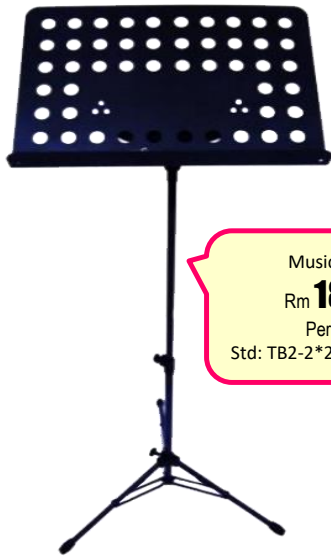

Music Stand
Rm **18.80**
Per Units
Std: TB2-2*20221010#S01