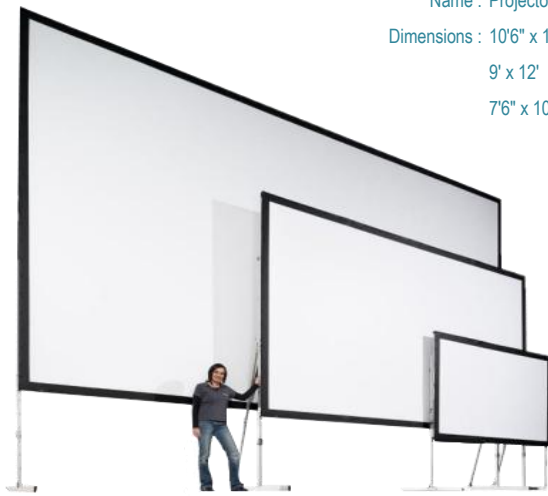

Name : Projector & Projector Screen

Dimensions : 10'6" x 14'

9' x 12'

7'6" x 10'

Suitable : Indoor / Outdoor

STD : OS7-UL\*20221010#S01

Fast Fold Projector Screen  
10'6" x 14"  
Rm **750.00**  
Per Units

9' x 12'  
Rm **688.00**  
Per Units